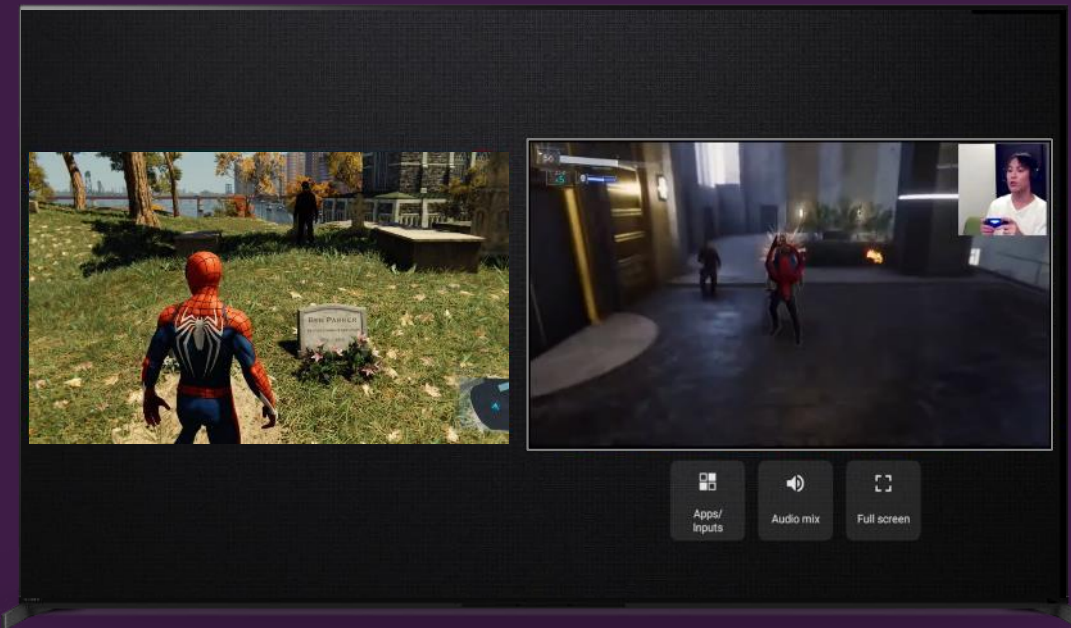

Game Menu: Multi View – A95L Only

With Multi View, you can display two different video sources on the screen at the same time. The audio can be exclusive to either video source or mixed, so you can hear both at the same time

You can play your favorite console games while watching top player's guide video

Watch Live TV & OTT apps simultaneously and you will never miss important moment

EG/ PlayStation

+

EG/ YouTube

EG/ Broadcast/STB

+

EG/ YouTube