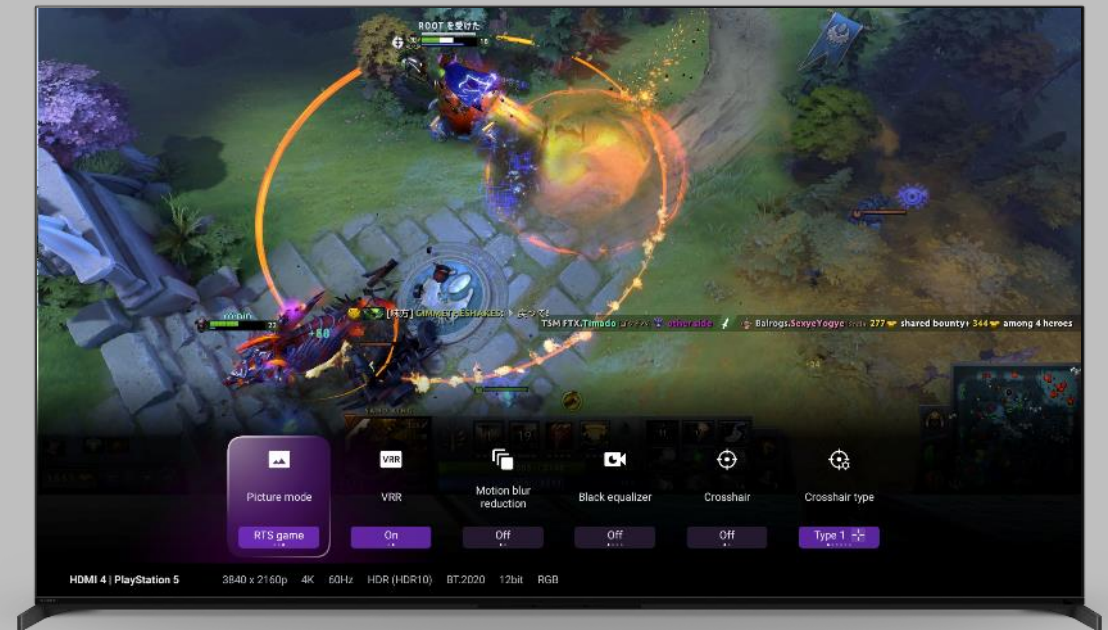

Watch Live TV & OTT apps simultaneously and you will never miss important moment

EG/ PlayStation

+

EG/ YouTube

EG/ Broadcast/STB

+

EG/ YouTube

Game Menu: Dolby Vision for Gaming – A95L Only

Game Mode in the A95L now supports Dolby Vision, allowing you to game with enhanced HDR visuals while enjoying low input lag.

About 100 Dolby
Vision Gaming titles are available.
(As of Nov. 2022)

Picture Modes: FPS & RTS Game

The A95L offers more for gamers with dedicated picture modes designed for 2 different types of popular gaming genres; First Person Shooter and Real Time Strategy

FPS Game.

FPS Game mode, or 'First Person Shooter' Game mode is a picture mode designed for FPS games which increases the gamma/brightness so you can easily see things lurking in the shadows!

RTS Game.

RTA Game mode, or 'Real Time Strategy' Game mode is a picture mode designed for RTS games which increase contrast and colour intensity around focus objects and points to improve their visibility.