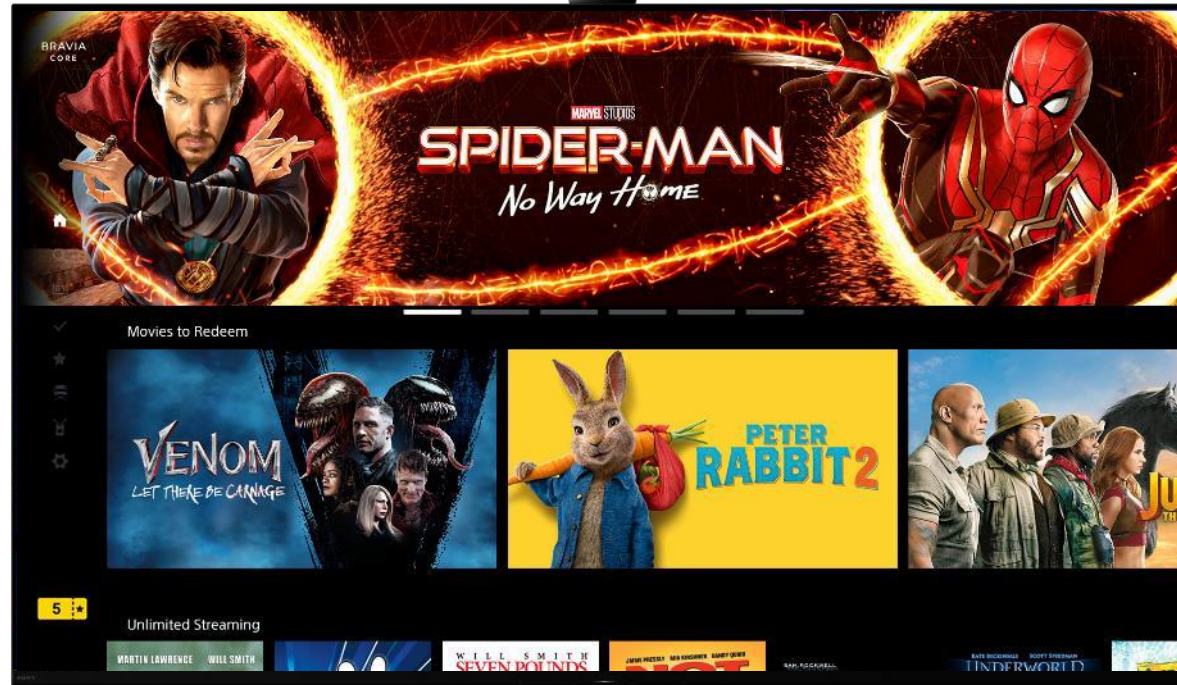

High Quality Content Included: BRAVIA CORE

Streaming Service **Exclusive to BRAVIA XR**
10 credits/24 months Unlimited Streaming

Technology
by