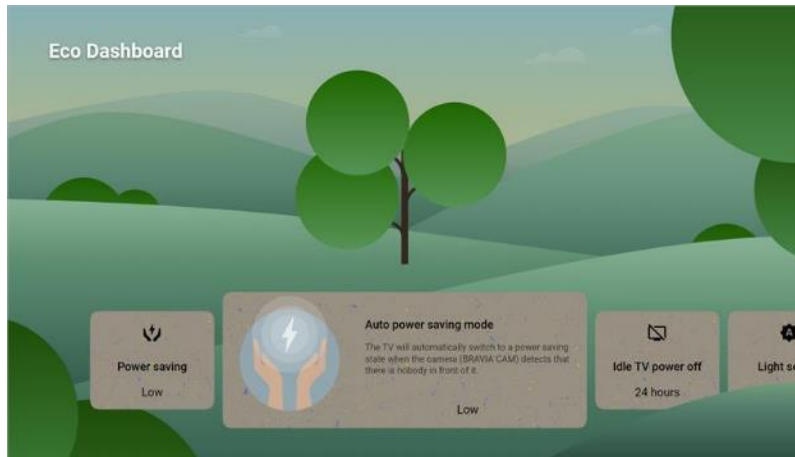

RMF-TX450E

Conventional remote is also included in the box for customers who prefer the more traditional remote.

Initiatives for the Environment

Reduce Energy Consumption

Eco dashboard

Easily manage eco-related settings in one simple to find place