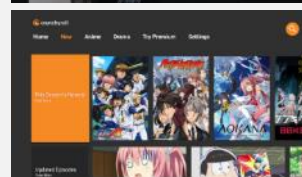

New Partner Keys

2 additional 'Partner Keys' have been introduced including Crunchyroll, the World's largest Anime library