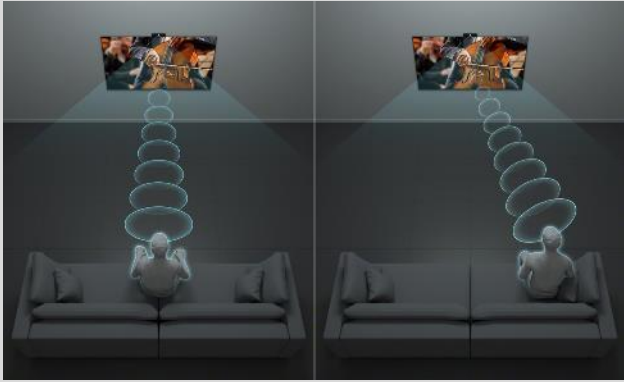

BRAVIA CAM: Discover New Ways To Enjoy TV

Ambient Optimization Pro