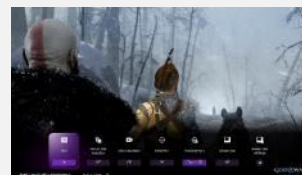

New Menu Key

Appearing menu differs by input
E.g. Game Console connected -> Gaming Menu pops up

Google Dashboard

Launch Google Dashboard UI to access Google Account Manager, Notifications and other settings.