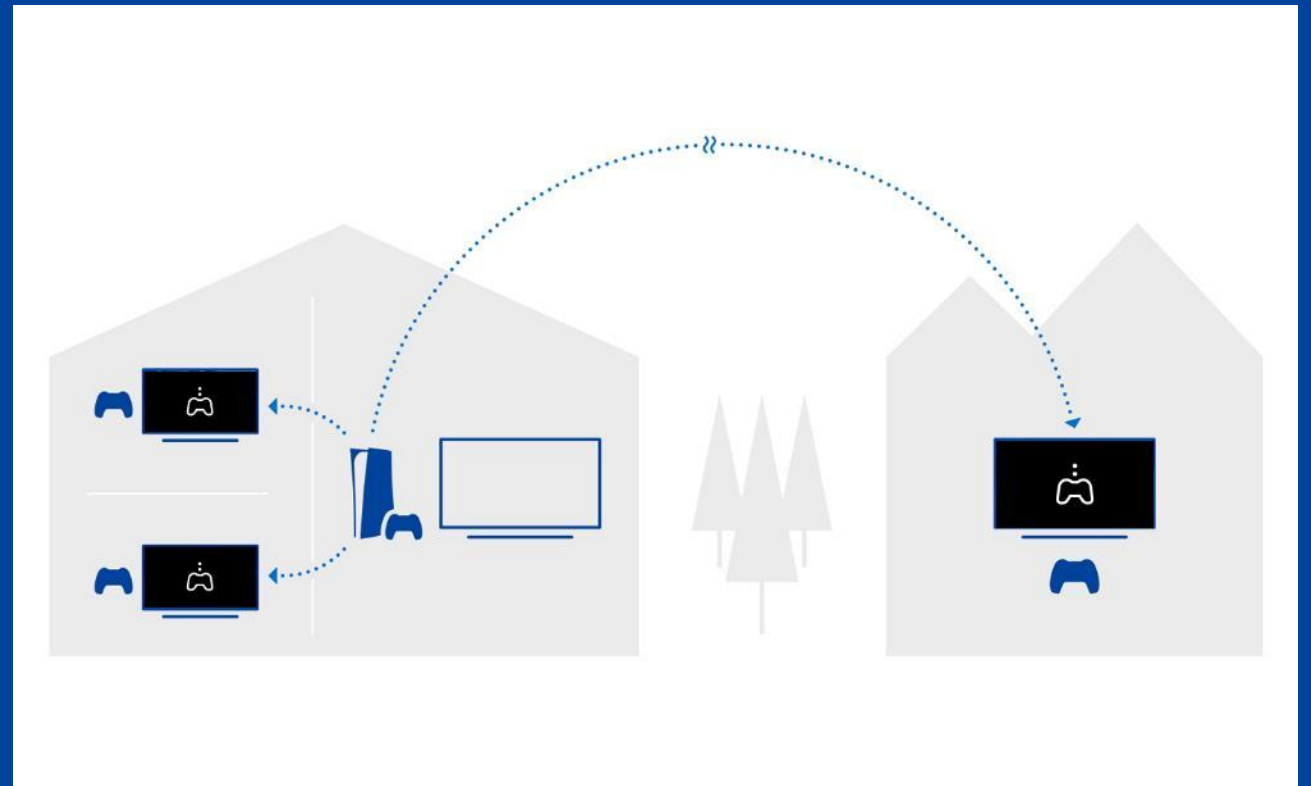

High-speed connection of at least 15mbps recommended
Minimum 5mbps required
2K60P maximum signal resolution