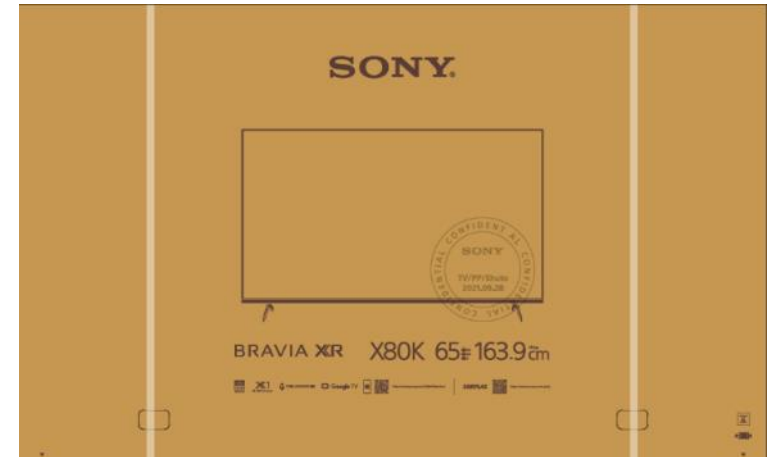

Packaging

Reduction of ink usage area by **90%**, plastic usage by **35%** and package size by **15%**

Ink usage vs. FY21, Plastic usage and Packing size vs. FY18.