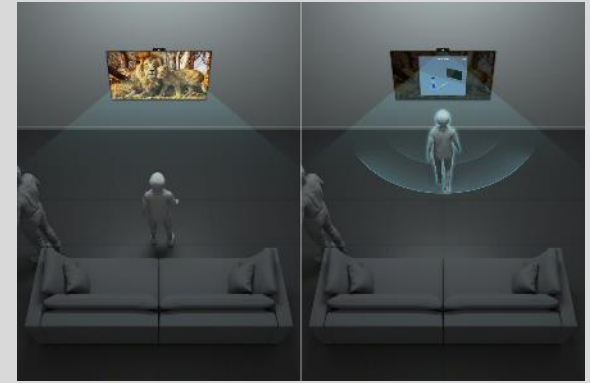

Proximity Alert