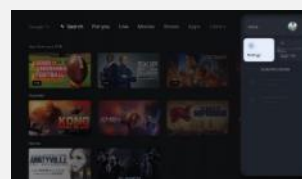

New Menu Key

Appearing menu differs by input
E.g. Game Console connected -> Gaming Menu pops up

Google Dashboard

Launch Google Dashboard UI to access Google Account Manager, Notifications and other settings.