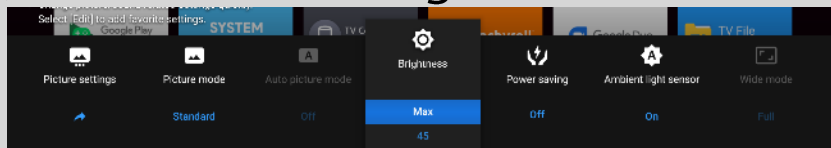

Icons

Control Menu

X95L(and below)

A95L

Quick Menu Settings

Input Menu

**Sample image. Actual design may be different*

BRAVIA XR: Bluetooth Headphone Connectivity