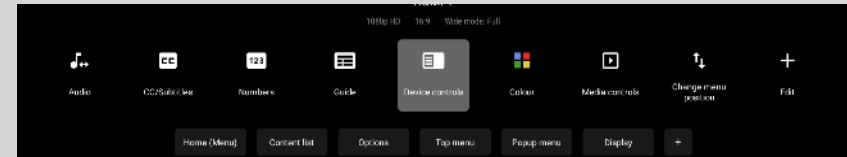

User Experience

Seamless Entertainment

Design

All Immersion – No Distraction

BRAVIA XR: New Fluid UI

New, more contemporary UI with fluid motion and improved legibility

X95L(and below)

A95L

Icons

Control Menu

X95L(and below)

A95L

Quick Menu Settings

Input Menu

**Sample image. Actual design may be different*

BRAVIA XR: Bluetooth Headphone Connectivity

Connect your Bluetooth Headphones to the TV and be able to listen through the Headphones and TV at the same time

TV Sound

Control the TV Volume independently

Bluetooth Headphones

Control the Headphone Volume independently