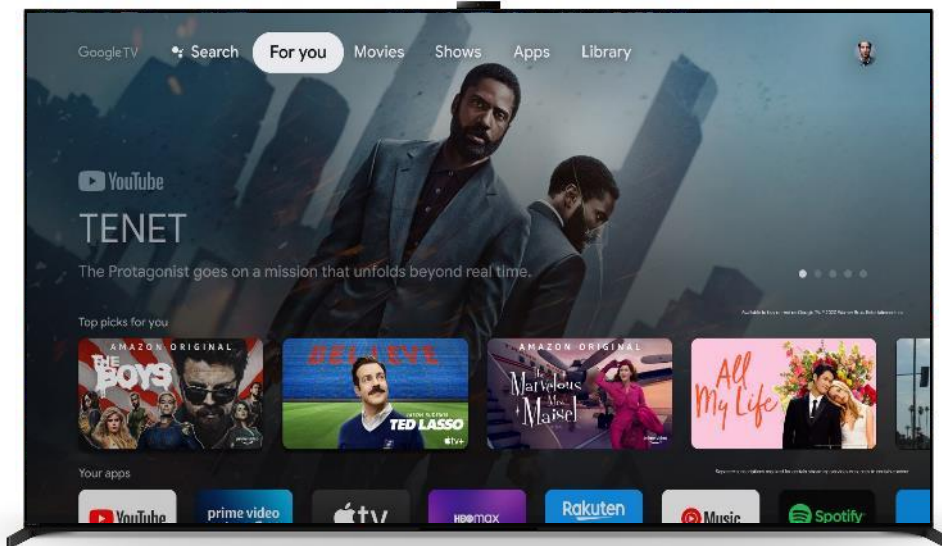

Connect your Bluetooth Headphones to the TV and be able to listen through the Headphones and TV at the same time

TV Sound

Control the TV Volume independently

Bluetooth Headphones

Control the Headphone Volume independently

BRAVIA XR: Entertainment With A Little Help From Google

Content First Concept

Content Based UI

Personalization from Google AI

Mobile Connectivity

Add content to “Watch list” from mobile
Google part Initial setup with mobile

With Multi View, you can display two different video sources on the screen at the same time. The audio can be exclusive to either video source or mixed, so you can hear both at the same time

You can play your favorite console games while watching top player's guide video