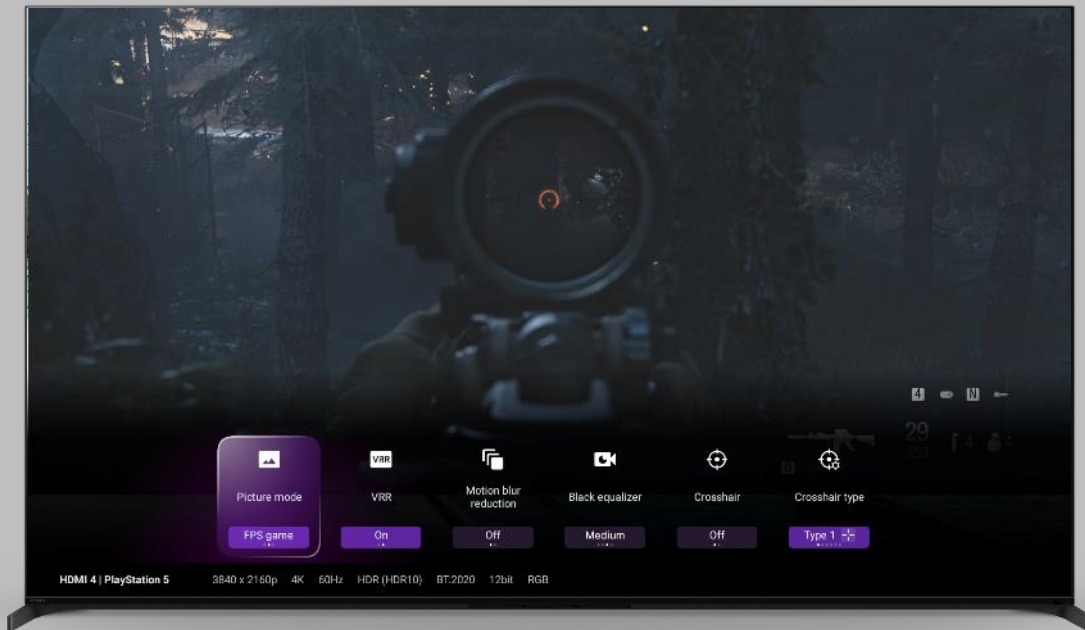

Watch Live TV & OTT apps simultaneously and you will never miss important moment

EG/ PlayStation

+

EG/ YouTube

EG/ Broadcast/STB

+

EG/ YouTube

Game Menu: Dolby Vision for Gaming – A95L Only

Game Mode in the A95L now supports Dolby Vision, allowing you to game with enhanced HDR visuals while enjoying low input lag.

About 100 Dolby
Vision Gaming titles are available.
(As of Nov. 2022)

Picture Modes: FPS & RTS Game

The A95L offers more for gamers with dedicated picture modes designed for 2 different types of popular gaming genres; First Person Shooter and Real Time Strategy

FPS Game.

FPS Game mode, or 'First Person Shooter' Game mode is a picture mode designed for FPS games which increases the gamma/brightness so you can easily see things lurking in the shadows!