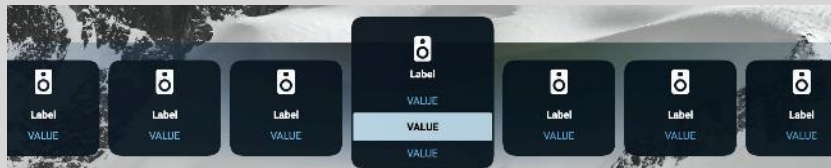

Icons

Control Menu

X95L(and below)

A95L

Quick Menu Settings

Input Menu

**Sample image. Actual design may be different*

BRAVIA XR: Bluetooth Headphone Connectivity

Connect your Bluetooth Headphones to the TV and be able to listen through the Headphones and TV at the same time

TV Sound

Control the TV Volume independently

Bluetooth Headphones

Control the Headphone Volume independently