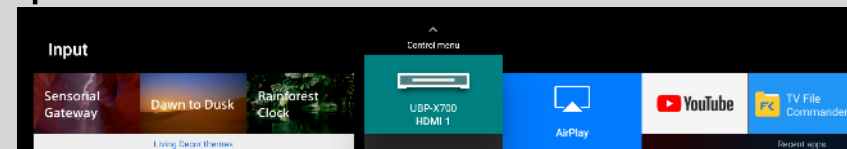

Icons

Control Menu

X95L(and below)

A95L

Quick Menu Settings

Input Menu

**Sample image. Actual design may be different*

BRAVIA XR: Bluetooth Headphone Connectivity

Connect your Bluetooth Headphones to the TV and be able to listen through the Headphones and TV at the same time

TV Sound

Control the TV Volume independently

Bluetooth Headphones

Control the Headphone Volume independently