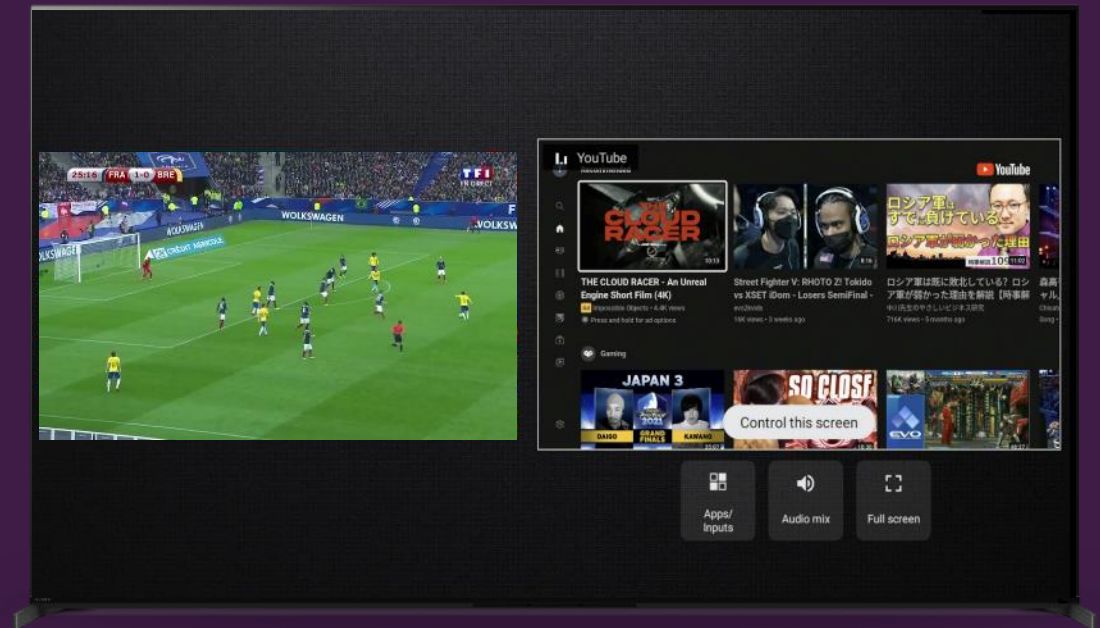

Game Menu: Multi View – A95L Only

With Multi View, you can display two different video sources on the screen at the same time. The audio can be exclusive to either video source or mixed, so you can hear both at the same time

You can play your favorite console games while watching top player's guide video

Watch Live TV & OTT apps simultaneously and you will never miss important moment

EG/ PlayStation

+

EG/ YouTube

EG/ Broadcast/STB

+

EG/ YouTube