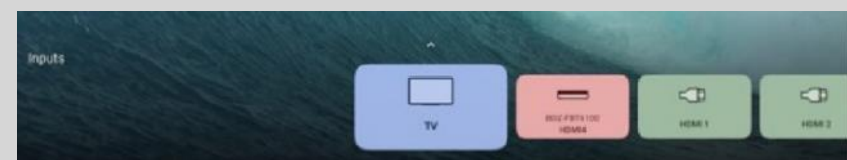

Icons

Control Menu

X95L(and below)

A95L

Quick Menu Settings

Input Menu

**Sample image. Actual design may be different*

BRAVIA XR: Bluetooth Headphone Connectivity

Connect your Bluetooth Headphones to the TV and be able to listen through the Headphones and TV at the same time

TV Sound

Control the TV Volume independently

Bluetooth Headphones

Control the Headphone Volume independently