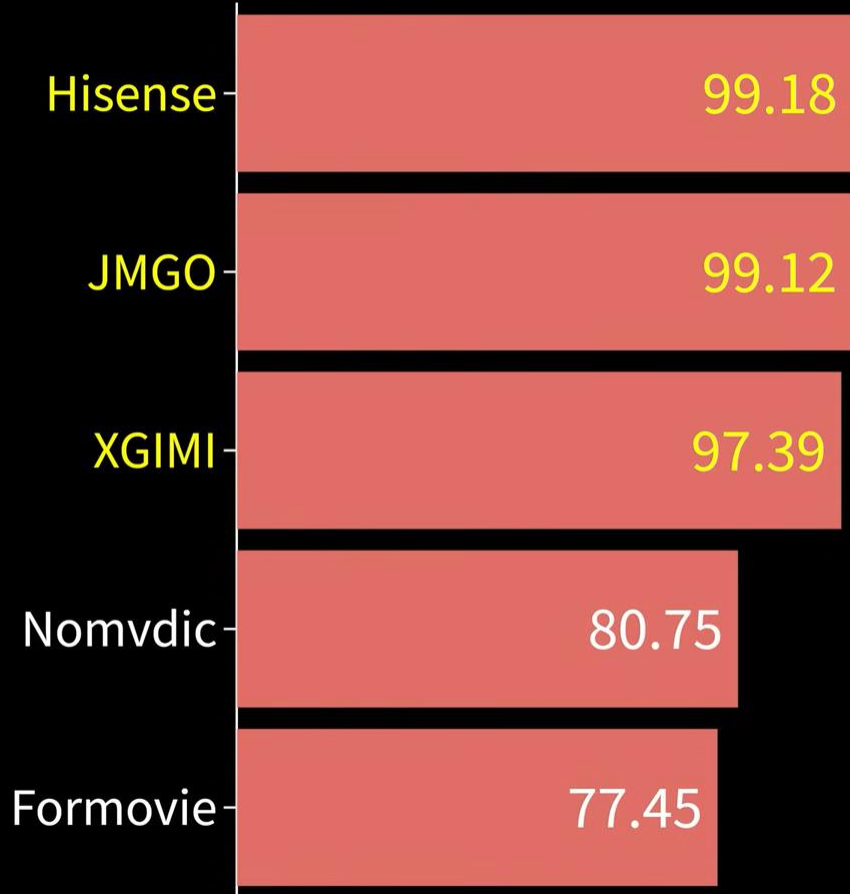

Modern Ports

C1 Smart Mini Laser Projector Summary

- 65-300" Projection Size
- Triple Laser Light Source
- 110% BT.2020 Super Wide Colour Gamut
- 4K UHD Picture Quality
- Dolby Vision, HDR10 & HLG
- 1600 ANSI Lumens Brightness
- 1600:1 Native Contrast
- Auto Focus
- Auto Keystone Correction
- Auto Screen Alignment
- Auto Obstacle Avoidance
- Dolby Atmos Audio Technology
- JBL Audio Solution
- VIDAA U6 Smart TV (Netflix/Disney+)
- Airplay2 & Apple Home
- MT9900, HDMI2.1*, USB3.0
- Eco-friendly Designed

*HDMI 2.1 (ALLM, eARC)

THE HOOK UP
HOME AUTOMATION

HOW WE COMPARE

DCI-P3

Colour Performance

Rec2020

Colour Performance

Hisense C1

JMGO N1 Ultra

Hisense C1

JMGO N1 Ultra

SDR

SDR

Hisense C1

XGIMI Horizon Ultra

Hisense C1