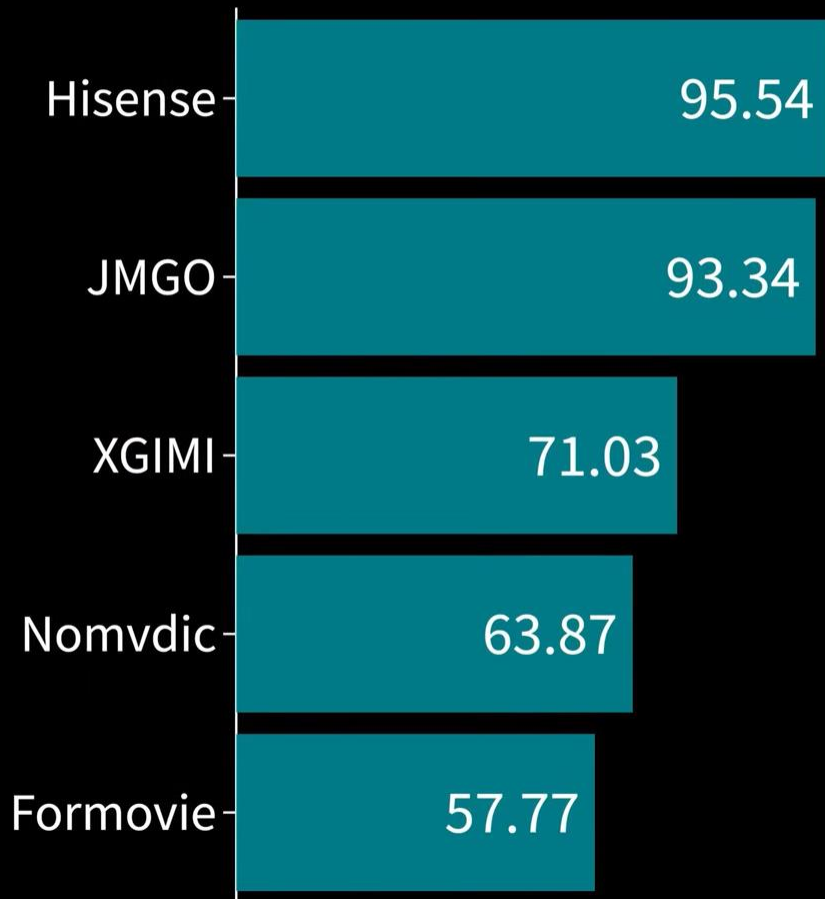

Modern Ports

C1 Smart Mini Laser Projector Summary

- 65-300" Projection Size
- Triple Laser Light Source
- 110% BT.2020 Super Wide Colour Gamut
- 4K UHD Picture Quality
- Dolby Vision, HDR10 & HLG
- 1600 ANSI Lumens Brightness
- 1600:1 Native Contrast
- Auto Focus
- Auto Keystone Correction
- Auto Screen Alignment
- Auto Obstacle Avoidance
- Dolby Atmos Audio Technology
- JBL Audio Solution
- VIDAA U6 Smart TV (Netflix/Disney+)
- Airplay2 & Apple Home
- MT9900, HDMI2.1*, USB3.0
- Eco-friendly Designed

*HDMI 2.1 (ALLM, eARC)

THE HOOK UP
HOME AUTOMATION

HOW WE COMPARE

DCI-P3

Colour Performance

Rec2020

Colour Performance

Hisense C1