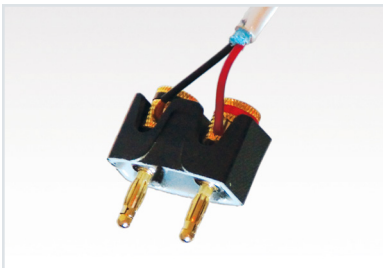

6.5" Two-Way Dual Voice Coil In-Ceiling Speaker

OVERVIEW

The SP-DV6 is perfect for locations that cannot support two separate speakers. It provides both stereo channels from one location. With our revolutionary clamping system and easy wire connectivity, the SP-DV6 is a true tool-less architectural speaker. Simply connect the speaker wire to the removable terminals, install the speaker into the cut-out and then push down the levers to engage the clamps to the drywall. The unique clamping system locks the speaker in place. That's it!

A speaker install that takes seconds. No more balancing act on top of a ladder with a screw gun in one hand and the speaker in the other.

HIGHLIGHTS

Removable speaker wire terminal.

Unique, patented clamp system allows for easy installation and removal.

SPECIFICATIONS

Speaker Type: In-ceiling, two-way round speaker

Woofers: 6.5" polypropylene woofer

Tweeters: Dual 3/4" silk dome swivel tweeters

Power Handling: 5-100 watts

Nominal Impedance: 8 ohms

Frequency Response: 50-20 kHz

Finished Dimensions: 9.45" Diameter (240mm), 3.98" Depth (101mm)

Warranty: Limited lifetime