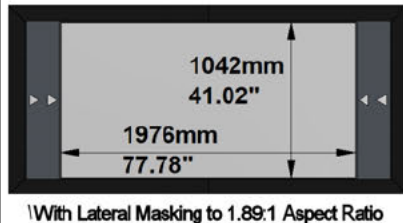

SCREEN CONFIGURATION SUMMARY

PROJECT: WP23-00674 - MovieMaskLR 2500 240 RGRY

SCREEN: PFMAMMLR-00024 - 2500-MMLR-2.40-RG2

AVAILABLE FORMATS: