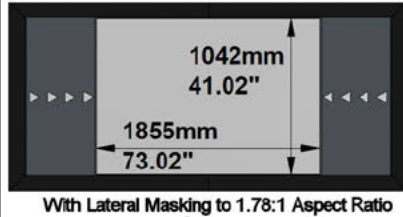

SCREEN CONFIGURATION SUMMARY

PROJECT: WP23-00674 - MovieMaskLR 2500 240 RGRY

SCREEN: PFMAMMLR-00024 - 2500-MMLR-2.40-RG2

AVAILABLE FORMATS: