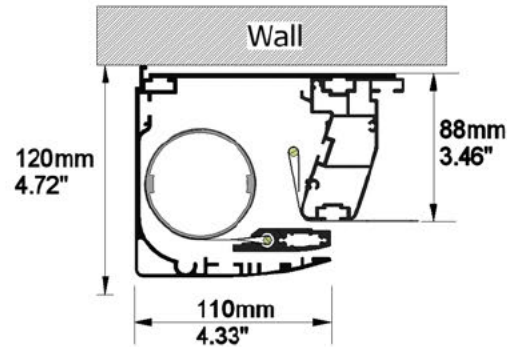

SCREEN CONFIGURATION SUMMARY

PROJECT: WP23-00674 - MovieMaskLR 2500 240 RGRY

SCREEN: PFMAMMLR-00024 - 2500-MMLR-2.40-RG2

SCREEN:

PFMAMMLR-00024

Description: 2500-MMLR-2.40-RG2
Description 2: Overall size 2.720x1.262 mm
Screen Model: MovieMask LR
Native Aspect Ratio: 2.40 Blu-Ray scope (12:5)
Fabric: Reference Grey 2
Dimension Range: 2500mm

PROJECT: WP23-00674 - MovieMaskLR 2500 240 RGRY

SCREEN: PFMAMMLR-00024 - 2500-MMLR-2.40-RG2

AVAILABLE FORMATS:

Cross Section A-A

Cross Section B-B

Side View

Front View

FRAME and NATIVE IMAGE TOLERANCE:

UP TO	MM	INCHES
2500mm/98"	+/- 3mm	+/- 0.12"
4000mm/157"	+/- 5mm	+/- 0.20"
8000mm/315"	+/- 10mm	+/- 0.39"

HOUSING TOLERANCE:		
UP TO	MM	INCHES
2500mm/98"	+/- 9mm	+/- 0.35"
4000mm/157"	+/- 15mm	+/- 0.59"
8000mm/315"	+/- 30mm	+/- 1.18"