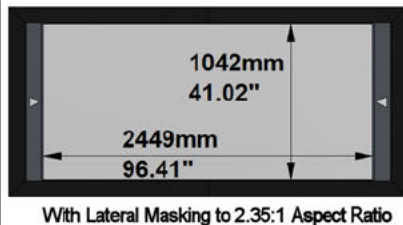

SCREEN CONFIGURATION SUMMARY

PROJECT: WP23-00674 - MovieMaskLR 2500 240 RGRY

SCREEN: PFMAMMLR-00024 - 2500-MMLR-2.40-RG2

AVAILABLE FORMATS: