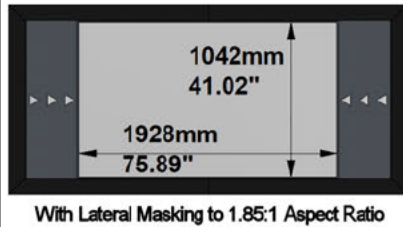

SCREEN CONFIGURATION SUMMARY

PROJECT: WP23-00674 - MovieMaskLR 2500 240 RGRY

SCREEN: PFMAMMLR-00024 - 2500-MMLR-2.40-RG2

AVAILABLE FORMATS: