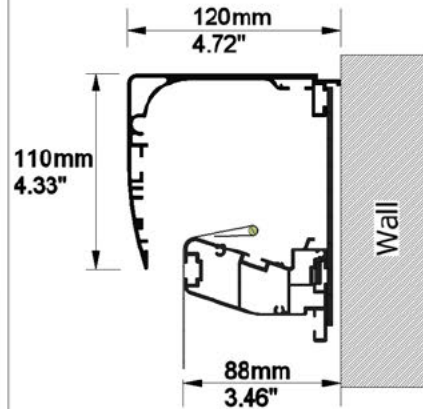

SCREEN CONFIGURATION SUMMARY

PROJECT: WP23-00674 - MovieMaskLR 2500 240 RGRY

SCREEN: PFMAMMLR-00024 - 2500-MMLR-2.40-RG2

SCREEN:

PFMAMMLR-00024

Description: 2500-MMLR-2.40-RG2
Description 2: Overall size 2.720x1.262 mm
Screen Model: MovieMask LR
Native Aspect Ratio: 2.40 Blu-Ray scope (12:5)
Fabric: Reference Grey 2
Dimension Range: 2500mm

PROJECT: WP23-00674 - MovieMaskLR 2500 240 RGRY

SCREEN: PFMAMMLR-00024 - 2500-MMLR-2.40-RG2

AVAILABLE FORMATS:

Cross Section A-A

Cross Section B-B

Side View

Front View

FRAME and NATIVE IMAGE TOLERANCE:

UP TO	MM	INCHES
2500mm/98"	+/- 3mm	+/- 0.12"
4000mm/157"	+/- 5mm	+/- 0.20"
8000mm/315"	+/- 10mm	+/- 0.39"

HOUSING TOLERANCE:		
UP TO	MM	INCHES
2500mm/98"	+/- 9mm	+/- 0.35"
4000mm/157"	+/- 15mm	+/- 0.59"
8000mm/315"	+/- 30mm	+/- 1.18"