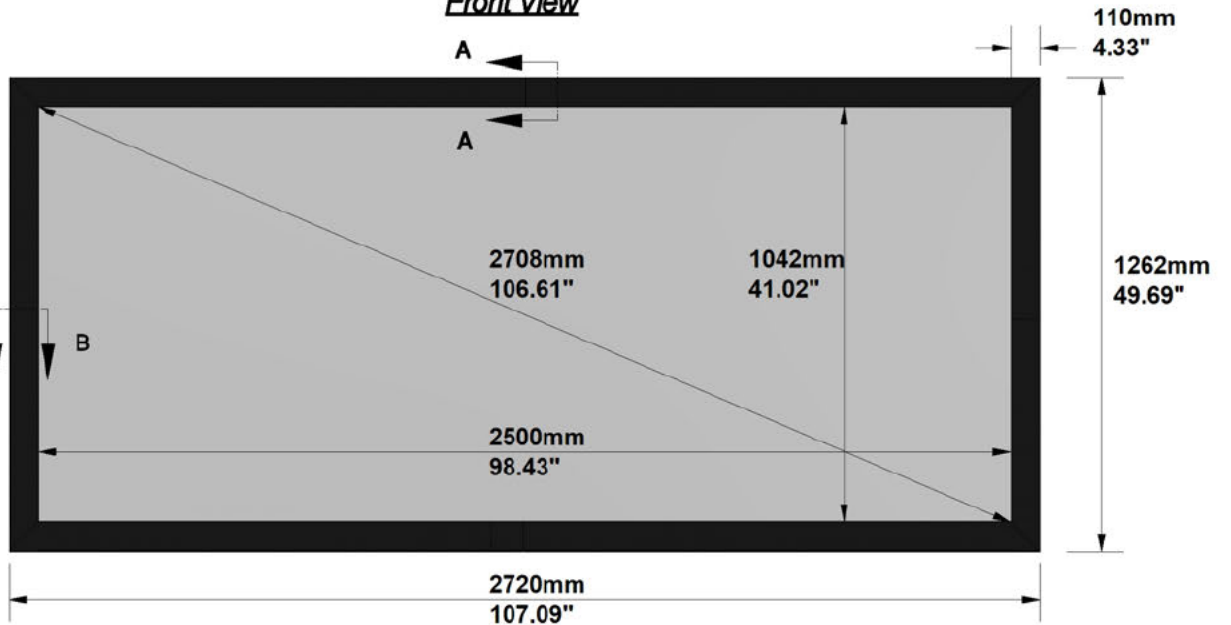

SCREEN CONFIGURATION SUMMARY

PROJECT: WP23-00674 - MovieMaskLR 2500 240 RGRY

SCREEN: PFMAMMLR-00024 - 2500-MMLR-2.40-RG2

SCREEN:

PFMAMMLR-00024

Description: 2500-MMLR-2.40-RG2
Description 2: Overall size 2.720x1.262 mm
Screen Model: MovieMask LR
Native Aspect Ratio: 2.40 Blu-Ray scope (12:5)
Fabric: Reference Grey 2
Dimension Range: 2500mm

PROJECT: WP23-00674 - MovieMaskLR 2500 240 RGRY

SCREEN: PFMAMMLR-00024 - 2500-MMLR-2.40-RG2

AVAILABLE FORMATS:

Cross Section A-A

Cross Section B-B

Side View

Front View

FRAME and NATIVE IMAGE TOLERANCE:

UP TO	MM	INCHES
2500mm/98"	+/- 3mm	+/- 0.12"
4000mm/157"	+/- 5mm	+/- 0.20"
8000mm/315"	+/- 10mm	+/- 0.39"

HOUSING TOLERANCE:		
UP TO	MM	INCHES
2500mm/98"	+/- 9mm	+/- 0.35"
4000mm/157"	+/- 15mm	+/- 0.59"
8000mm/315"	+/- 30mm	+/- 1.18"