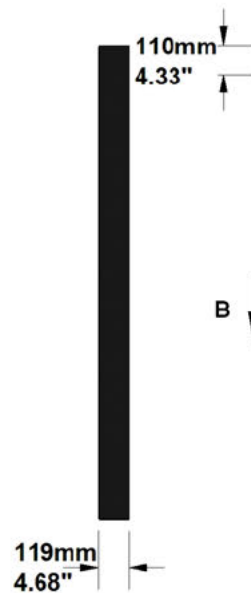

SCREEN CONFIGURATION SUMMARY

PROJECT: WP23-00674 - MovieMaskLR 2500 240 RGRY

SCREEN: PFMAMMLR-00024 - 2500-MMLR-2.40-RG2

SCREEN:

PFMAMMLR-00024

Description: 2500-MMLR-2.40-RG2
Description 2: Overall size 2.720x1.262 mm
Screen Model: MovieMask LR
Native Aspect Ratio: 2.40 Blu-Ray scope (12:5)
Fabric: Reference Grey 2
Dimension Range: 2500mm

PROJECT: WP23-00674 - MovieMaskLR 2500 240 RGRY

SCREEN: PFMAMMLR-00024 - 2500-MMLR-2.40-RG2

AVAILABLE FORMATS:

Cross Section A-A

Cross Section B-B

Side View

Front View

FRAME and NATIVE IMAGE TOLERANCE:

UP TO	MM	INCHES
2500mm/98"	+/- 3mm	+/- 0.12"
4000mm/157"	+/- 5mm	+/- 0.20"
8000mm/315"	+/- 10mm	+/- 0.39"

HOUSING TOLERANCE:		
UP TO	MM	INCHES
2500mm/98"	+/- 9mm	+/- 0.35"
4000mm/157"	+/- 15mm	+/- 0.59"
8000mm/315"	+/- 30mm	+/- 1.18"