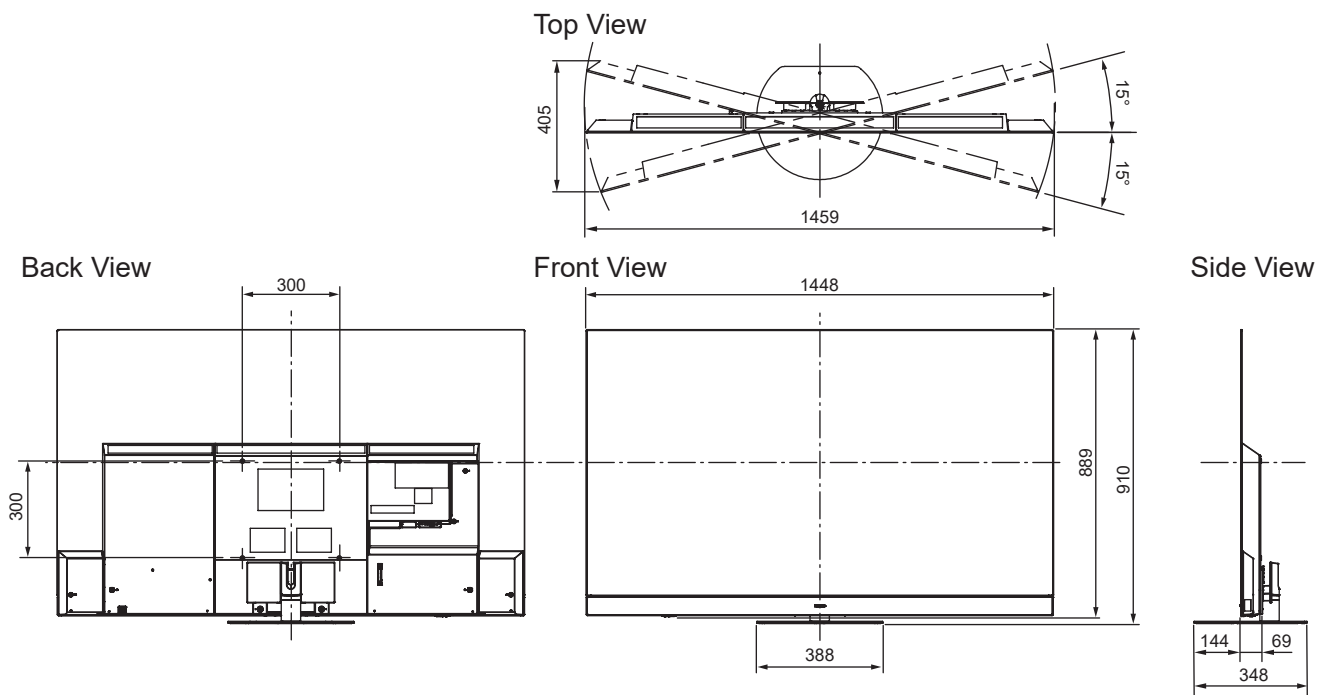

SPECIFICATIONS

Dimensions (W x H x D)	1 448 mm x 910 mm x 348 mm (With Pedestal)
	1 448 mm x 889 mm x 69 mm (TV only)
Mass	24.0 kg (With Pedestal) 19.0 kg (TV only)

DIMENSIONS

JACKS

Note:
To make sure that the OLED TV fits the cabinet properly when a high degree of precision is required, we recommend that you use the OLED TV itself to make the necessary cabinet measurements. Panasonic cannot be responsible for inaccuracies in cabinet design or manufacture.

Specifications are subject to change without notice.
Non-metric weights and measurements are approximate.