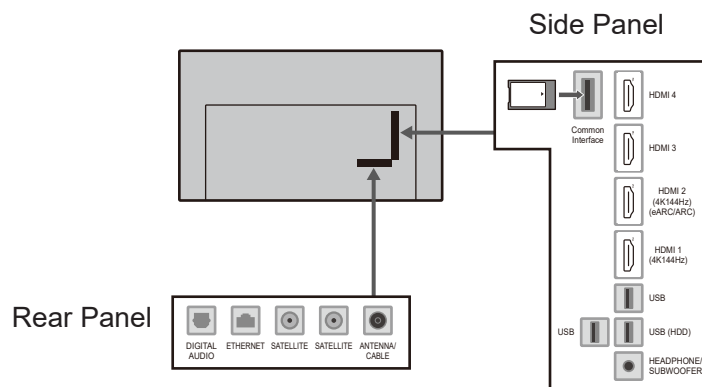

SPECIFICATIONS

Dimensions (W x H x D)	1 448 mm x 910 mm x 348 mm (With Pedestal)
	1 448 mm x 889 mm x 69 mm (TV only)
Mass	24.0 kg (With Pedestal) 19.0 kg (TV only)

DIMENSIONS

JACKS

Note:
To make sure that the OLED TV fits the cabinet properly when a high degree of precision is required, we recommend that you use the OLED TV itself to make the necessary cabinet measurements. Panasonic cannot be responsible for inaccuracies in cabinet design or manufacture.