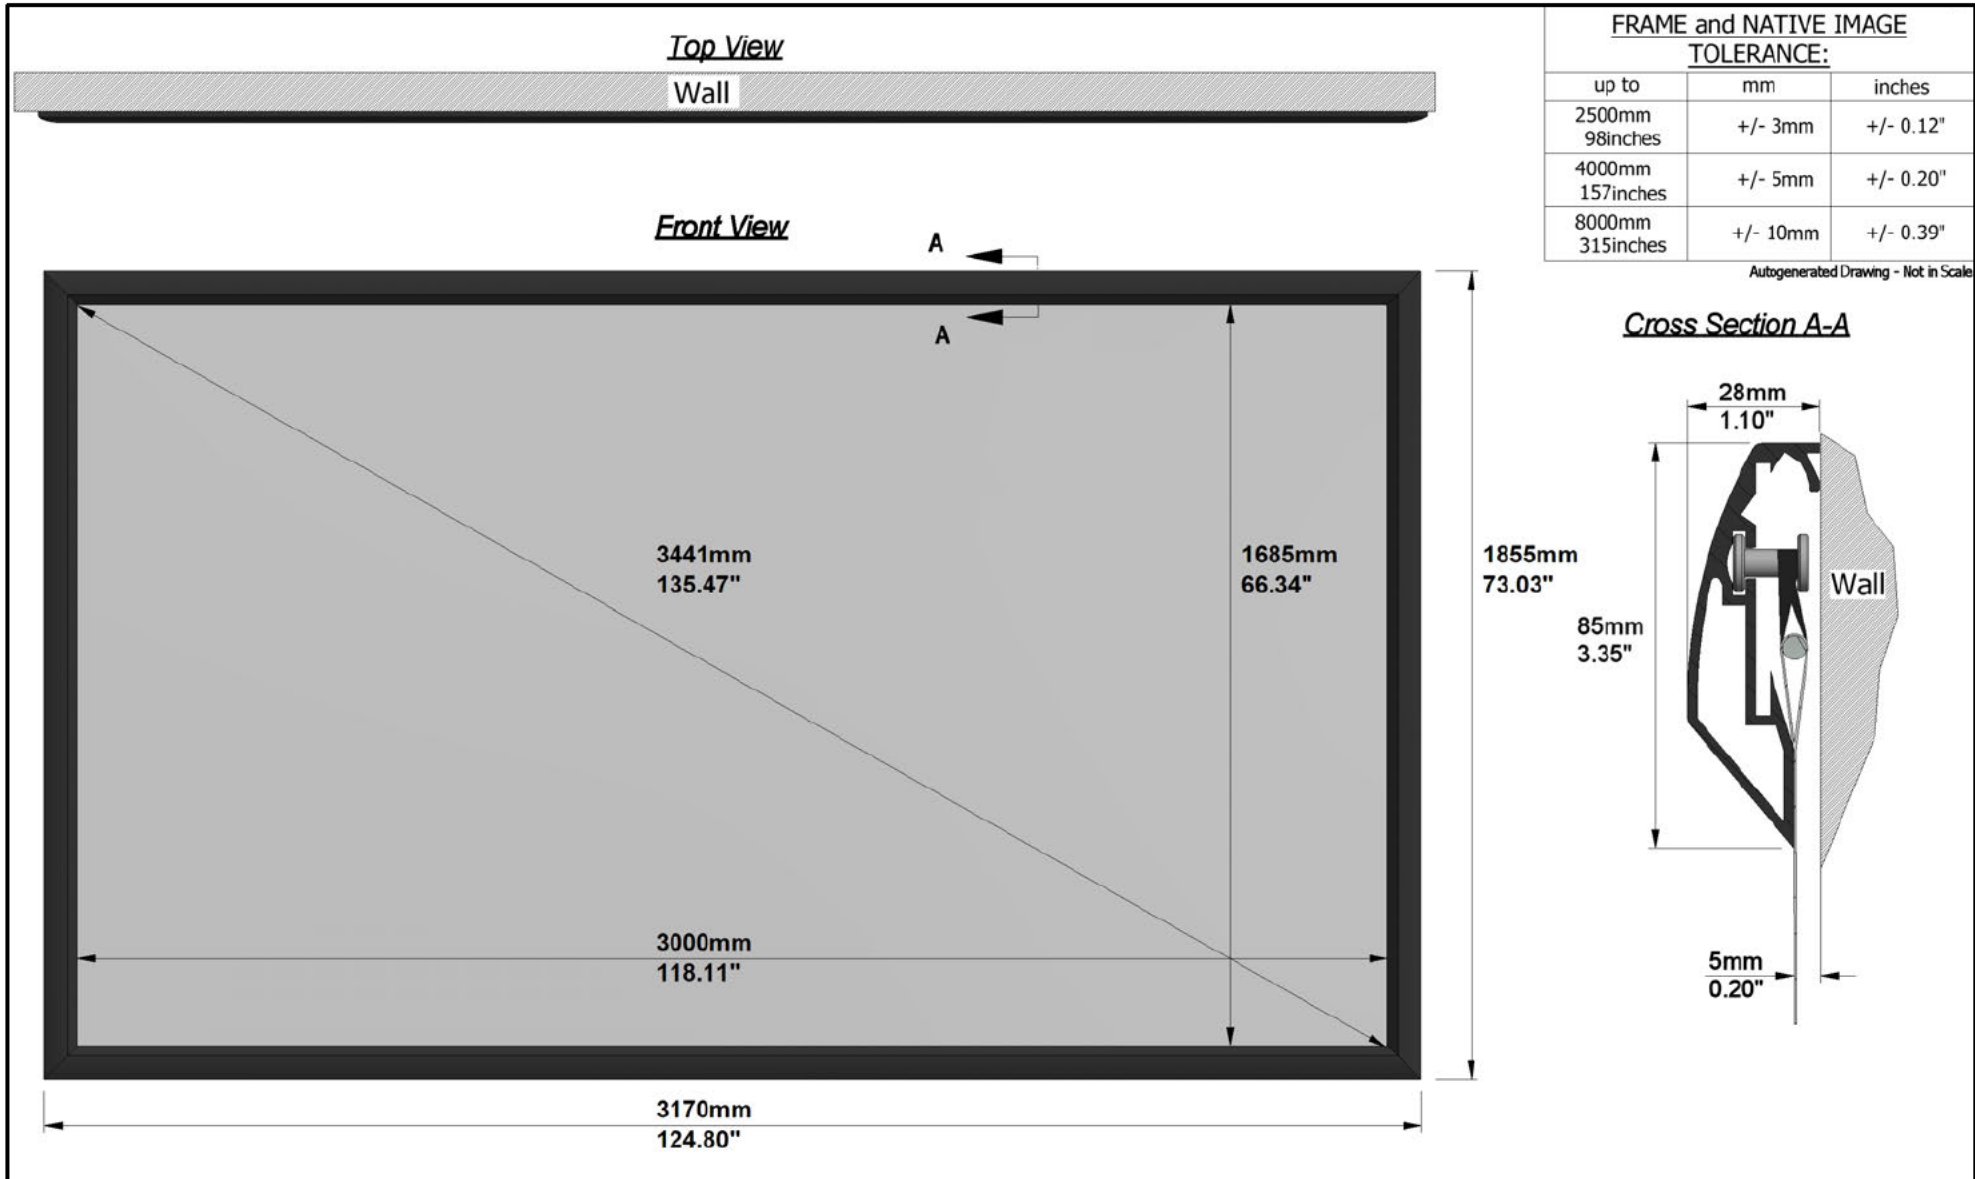

SCREEN CONFIGURATION SUMMARY

PROJECT: WP22-07545 - 3000 PLANO RG2

SCREEN: PFIXPLANO-00895 - 3000-PLANO-1.78-RG2

SCREEN:

PFIXPLANO-00895

Description: 3000-PLANO-1.78-RG2
Description 2: Overall size 3.170x1.855 mm
Screen Model: Plano
Native Aspect Ratio: 1.78 Widescreen TV (16:9)
Fabric: Reference Grey 2
Dimension Range: 3000 mm Viewing Area

Email: [REDACTED]

Website: www.awe-europe.com

Comments:

SCREEN CONFIGURATION SUMMARY

PROJECT: WP22-07545 - 3000 PLANO RG2

SCREEN: PFIXPLANO-00895 - 3000-PLANO-1.78-RG2

FRAME and NATIVE IMAGE TOLERANCE:		
up to	mm	inches
2500mm 98inches	+/- 3mm	+/- 0.12"
4000mm 157inches	+/- 5mm	+/- 0.20"
8000mm 315inches	+/- 10mm	+/- 0.39"

ESTIMATED SCREEN NET WEIGHT:

	SHIPPING DIMENSIONS				NUMBER OF BOXES	TOTAL SHIPPING WEIGHT	
	LENGTH	DEPTH	HEIGHT	PALLET HEIGHT		kg	lbs
mm	3350mm	150mm	180mm	290mm	1	kg	26.60
inches	131.89"	5.91"	7.09"	11.42"		lbs	58.52

Autogenerated Drawing - Not in Scale

Detail A