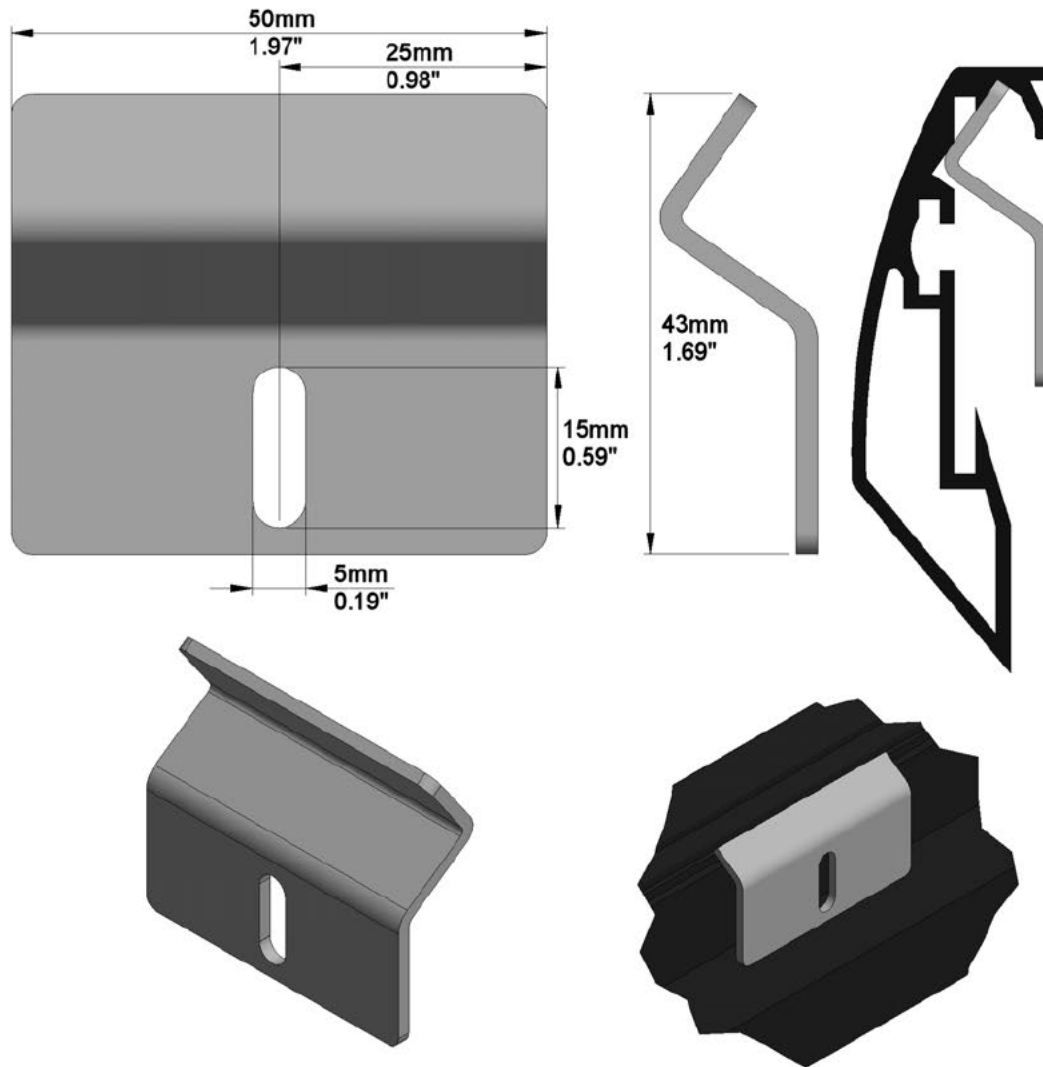

SCREEN CONFIGURATION SUMMARY

PROJECT: WP22-07545 - 3000 PLANO RG2

SCREEN: PFIXPLANO-00895 - 3000-PLANO-1.78-RG2

MOUNTING BRACKETS AND INSTALLATION VIEW: