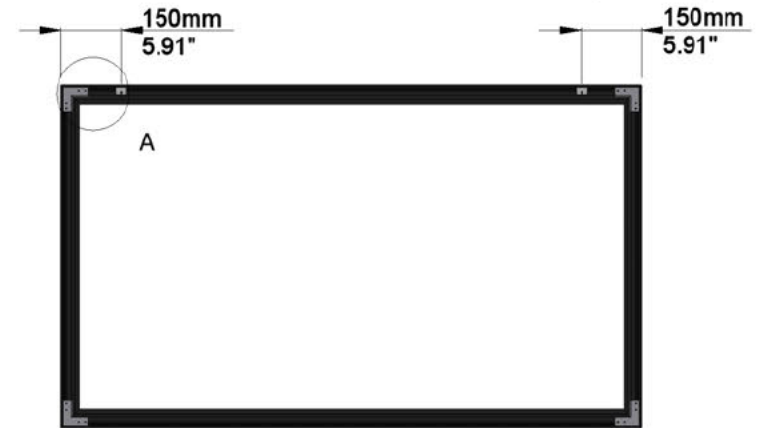

PACKAGING INFORMATION:

ESTIMATED SCREEN NET WEIGHT:

	SHIPPING DIMENSIONS				NUMBER OF BOXES	TOTAL SHIPPING WEIGHT	
	LENGTH	DEPTH	HEIGHT	PALLET HEIGHT		kg	lbs
mm	3350mm	150mm	180mm	290mm	1	kg	26.60
inches	131.89"	5.91"	7.09"	11.42"		lbs	58.52

Autogenerated Drawing - Not in Scale

Detail A