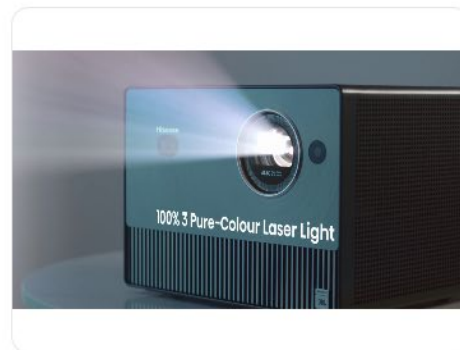

# Hisense C1 Mini Projector

Hisense

Introducing the Hisense C1 projector, with its impressive colour space of **110% BT.2020** it is a testament to its remarkable TriChroma laser engine that surpasses industry standards. With the Digital Lens Focus feature, the image is always crisp and clear, regardless of size, ranging from **65-inch to a massive 300-inch**. Thanks to its AI adjustment, setup is a breeze, leaving you with more time to fully immerse yourself in the viewing experience. To top it off, the C1 is certified by **Dolby Vision and Dolby Atmos**, it's built in speaker partnered with JBL to provide an immersive viewing experience that maximizes its potential for entertainment

## Features with Text

5.4K TriChroma Laser Projection

6.wide color space

7.1600 ANSI Lumens

8.AutoMagic Adjusting System

10.65-300 Adjustable Projection Size

11.4K UHD Resolution

12.Dolby Vision HDR10 HLG

8.AutoMagic Adjusting System

10.65-300 Adjustable Projection Size

11.4K UHD Resolution

C1 Automagic Video- Full  
version.mp4

[Download](#)

C1 Automagic Video-small  
size.mp4

[Download](#)

C1 Feature video-4K.mp4

## 4K TriChroma Laser Mini Projector

- 65-300 "Projection Size
- Triple Laser Light Source
- 110% BT.2020 Super Wide Colour Gamut
- 4K UHD Picture Quality
- Dolby Vision, HDR10 & HLG
- 1600 ANSI Lumens Brightness
- 1600:1 Native Contrast
- Auto-Focus
- Auto Keystone Correction
- Auto-Screen Alignment
- Auto-Obstacle Avoidance
- Dolby Atmos Audio Technology
- JBL Audio Solution
- VIDAA U6 Smart TV (Netflix/Disney+)
- Airplay2 & Apple Home
- MT9900, HDMI2.1\*, USB3.0
- Eco-friendly Designed