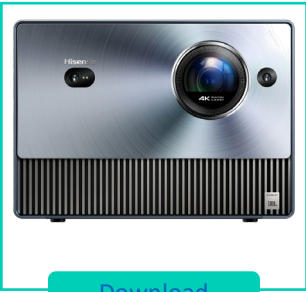

# Hisense C1 Mini Projector

Hisense

Introducing the Hisense C1 projector, with its impressive colour space of **110% BT.2020** it is a testament to its remarkable TriChroma laser engine that surpasses industry standards. With the Digital Lens Focus feature, the image is always crisp and clear, regardless of size, ranging from **65-inch to a massive 300-inch**. Thanks to its AI adjustment, setup is a breeze, leaving you with more time to fully immerse yourself in the viewing experience. To top it off, the C1 is certified by **Dolby Vision and Dolby Atmos**, it's built in speaker partnered with JBL to provide an immersive viewing experience that maximizes its potential for entertainment

## Features with Text

5.4K TriChroma Laser Projection

6.wide color space

7.1600 ANSI Lumens

8.AutoMagic Adjusting System

10.65-300 Adjustable Projection Size

11.4K UHD Resolution

12.Dolby Vision HDR10 HLG

## 4K TriChroma Laser Mini Projector

- 65-300 "Projection Size
- Triple Laser Light Source
- 110% BT.2020 Super Wide Colour Gamut
- 4K UHD Picture Quality
- Dolby Vision, HDR10 & HLG
- 1600 ANSI Lumens Brightness
- 1600:1 Native Contrast
- Auto-Focus
- Auto Keystone Correction
- Auto-Screen Alignment
- Auto-Obstacle Avoidance
- Dolby Atmos Audio Technology
- JBL Audio Solution
- VIDAA U6 Smart TV (Netflix/Disney+)
- Airplay2 & Apple Home
- MT9900, HDMI2.1\*, USB3.0
- Eco-friendly Designed