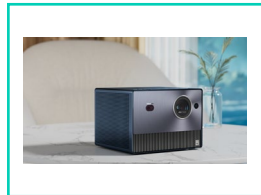

# Hisense C1 Mini Projector

Hisense

Introducing the Hisense C1 projector, with its impressive colour space of **110% BT.2020** it is a testament to its remarkable TriChroma laser engine that surpasses industry standards. With the Digital Lens Focus feature, the image is always crisp and clear, regardless of size, ranging from **65-inch to a massive 300-inch**. Thanks to its AI adjustment, setup is a breeze, leaving you with more time to fully immerse yourself in the viewing experience. To top it off, the C1 is certified by **Dolby Vision and Dolby Atmos**, it's built in speaker partnered with JBL to provide an immersive viewing experience that maximizes its potential for entertainment