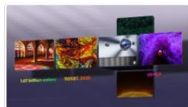

## Features without Text

1.XV

2.catalogue

3.Honers & Awards

4.Feature collections

5.4K TriChroma Laser Projection

6.wide color space

7.1600 ANSI Lumens

8.AutoMagic Adjusting System

10.65-300 Adjustable Projection Size

11.4K UHD Resolution

C1 Automagic Video- Full  
version.mp4

[Download](#)

C1 Automagic Video-small  
size.mp4

[Download](#)

C1 Feature video-4K.mp4