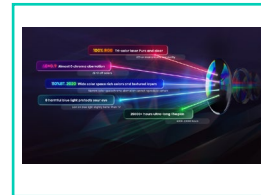

# Hisense C1 Mini Projector

Hisense

Introducing the Hisense C1 projector, with its impressive colour space of **110% BT.2020** it is a testament to its remarkable TriChroma laser engine that surpasses industry standards. With the Digital Lens Focus feature, the image is always crisp and clear, regardless of size, ranging from **65-inch to a massive 300-inch**. Thanks to its AI adjustment, setup is a breeze, leaving you with more time to fully immerse yourself in the viewing experience. To top it off, the C1 is certified by **Dolby Vision and Dolby Atmos**, it's built in speaker partnered with JBL to provide an immersive viewing experience that maximizes its potential for entertainment