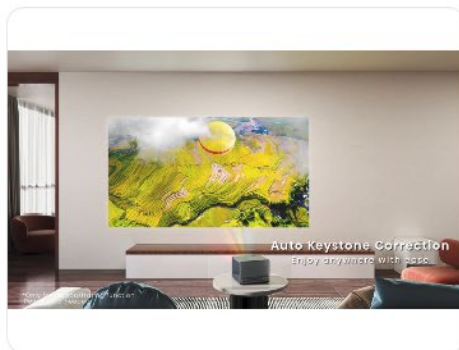

# Hisense C1 Mini Projector

Hisense

Introducing the Hisense C1 projector, with its impressive colour space of **110% BT.2020** it is a testament to its remarkable TriChroma laser engine that surpasses industry standards. With the Digital Lens Focus feature, the image is always crisp and clear, regardless of size, ranging from **65-inch to a massive 300-inch**. Thanks to its AI adjustment, setup is a breeze, leaving you with more time to fully immerse yourself in the viewing experience. To top it off, the C1 is certified by **Dolby Vision and Dolby Atmos**, it's built in speaker partnered with JBL to provide an immersive viewing experience that maximizes its potential for entertainment

8.AutoMagic Adjusting System

10.65-300 Adjustable Projection Size

11.4K UHD Resolution

C1 Automagic Video- Full  
version.mp4

[Download](#)

C1 Automagic Video-small  
size.mp4

[Download](#)

C1 Feature video-4K.mp4

[Download](#)

- Master Portal link:- <https://hisense.box.com/s/v9de1kaa92rcss4p6oa4erhfkti096vc>
- Product Images:- <https://hisense.box.com/s/vskvea6bjlgylg7scfkbsimx582ddw56>
- Feature Images:- <https://hisense.box.com/s/s68k8zbek7siao7w7eiwi7uq0dmlvcco>
- Feature videos:- <https://hisense.box.com/s/ke7ootfyn20sgzh5gmiy9jk7srizzqvr>
- Carousel Images:- <https://hisense.box.com/s/fmb5k77aa6km0gkpnwh7meikp5qqzdbf>
- Specification:- <https://hisense.box.com/s/hgr9d3a4zchh3gfaft3zpk533tn06wo2>
- Messaging:- <https://hisense.box.com/s/0fht3id110xj2l5hld7yctty3mbrwmy3>
- Awards:- <https://hisense.box.com/s/133v9w0eottvnk33un89d4anxbt7jebr>