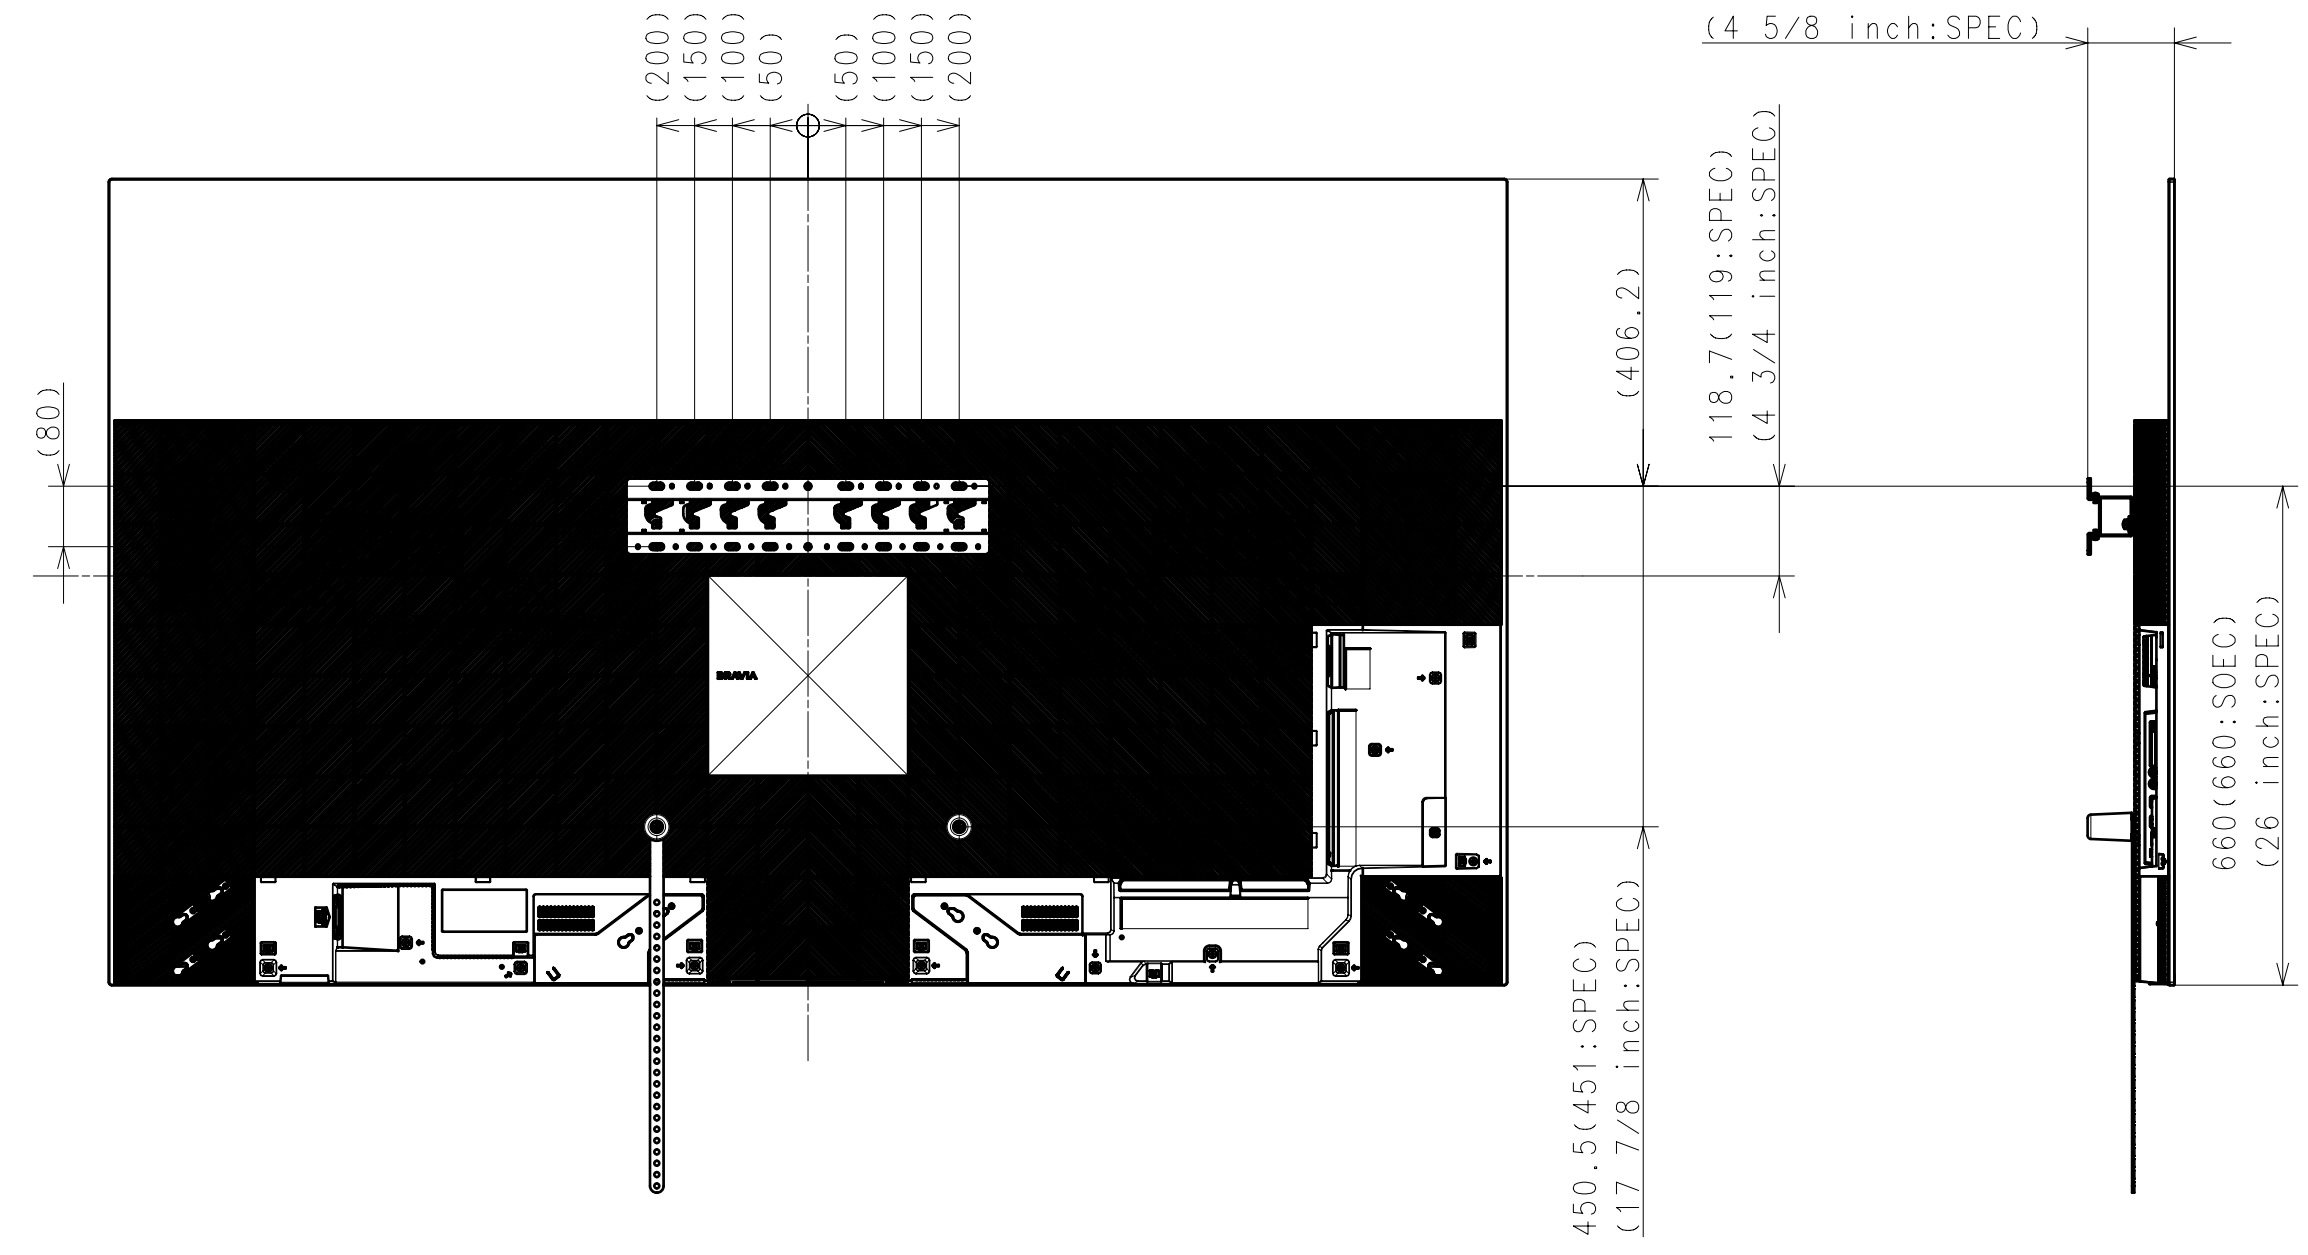

WITH STAND  
SOUND BAR POSITION

WITHOUT COVER

WITH COVER

DESCRIPTION	LEGAL OWNER	SCALE
83 (A90J) EXTERIOR VIEW	Sony Corporation	1:10
DESCRIPTION	PART NO.	SHEET/PAGES
83 (A90J) EXTERIOR VIEW		2 / 4

WITH STAND  
NARROW POSITION

WITHOUT COVER

WITH COVER

DESCRIPTION 1	LEGAL OWNER	SCALE
83 (A90J) EXTERIOR VIEW	Sony Corporation	1:10
DESCRIPTION 2	PART NO.	SHEET/PAGES
83 (A90J) EXTERIOR VIEW		3 / 4

WITHOUT STAND

52.9(53:SPEC)  
 (2 1/8 inch:SPEC)  
 7.3(7.3:SPEC)  
 (5/16 inch:SPEC)

SU-WL450 SLIM

72.9(73:SPEC)  
 (2 7/8 inch:SPEC)

SU-WL450 STANDARD

114.7(115:SPEC)  
 (4 5/8 inch:SPEC)

DESCRIPTION 83 (A90J) EXTERIOR VIEW	LEGAL OWNER Sony Corporation	SCALE 1:10
DESCRIPTION 83 (A90J) EXTERIOR VIEW	PART NO.	SHEET/PAGES 4 / 4