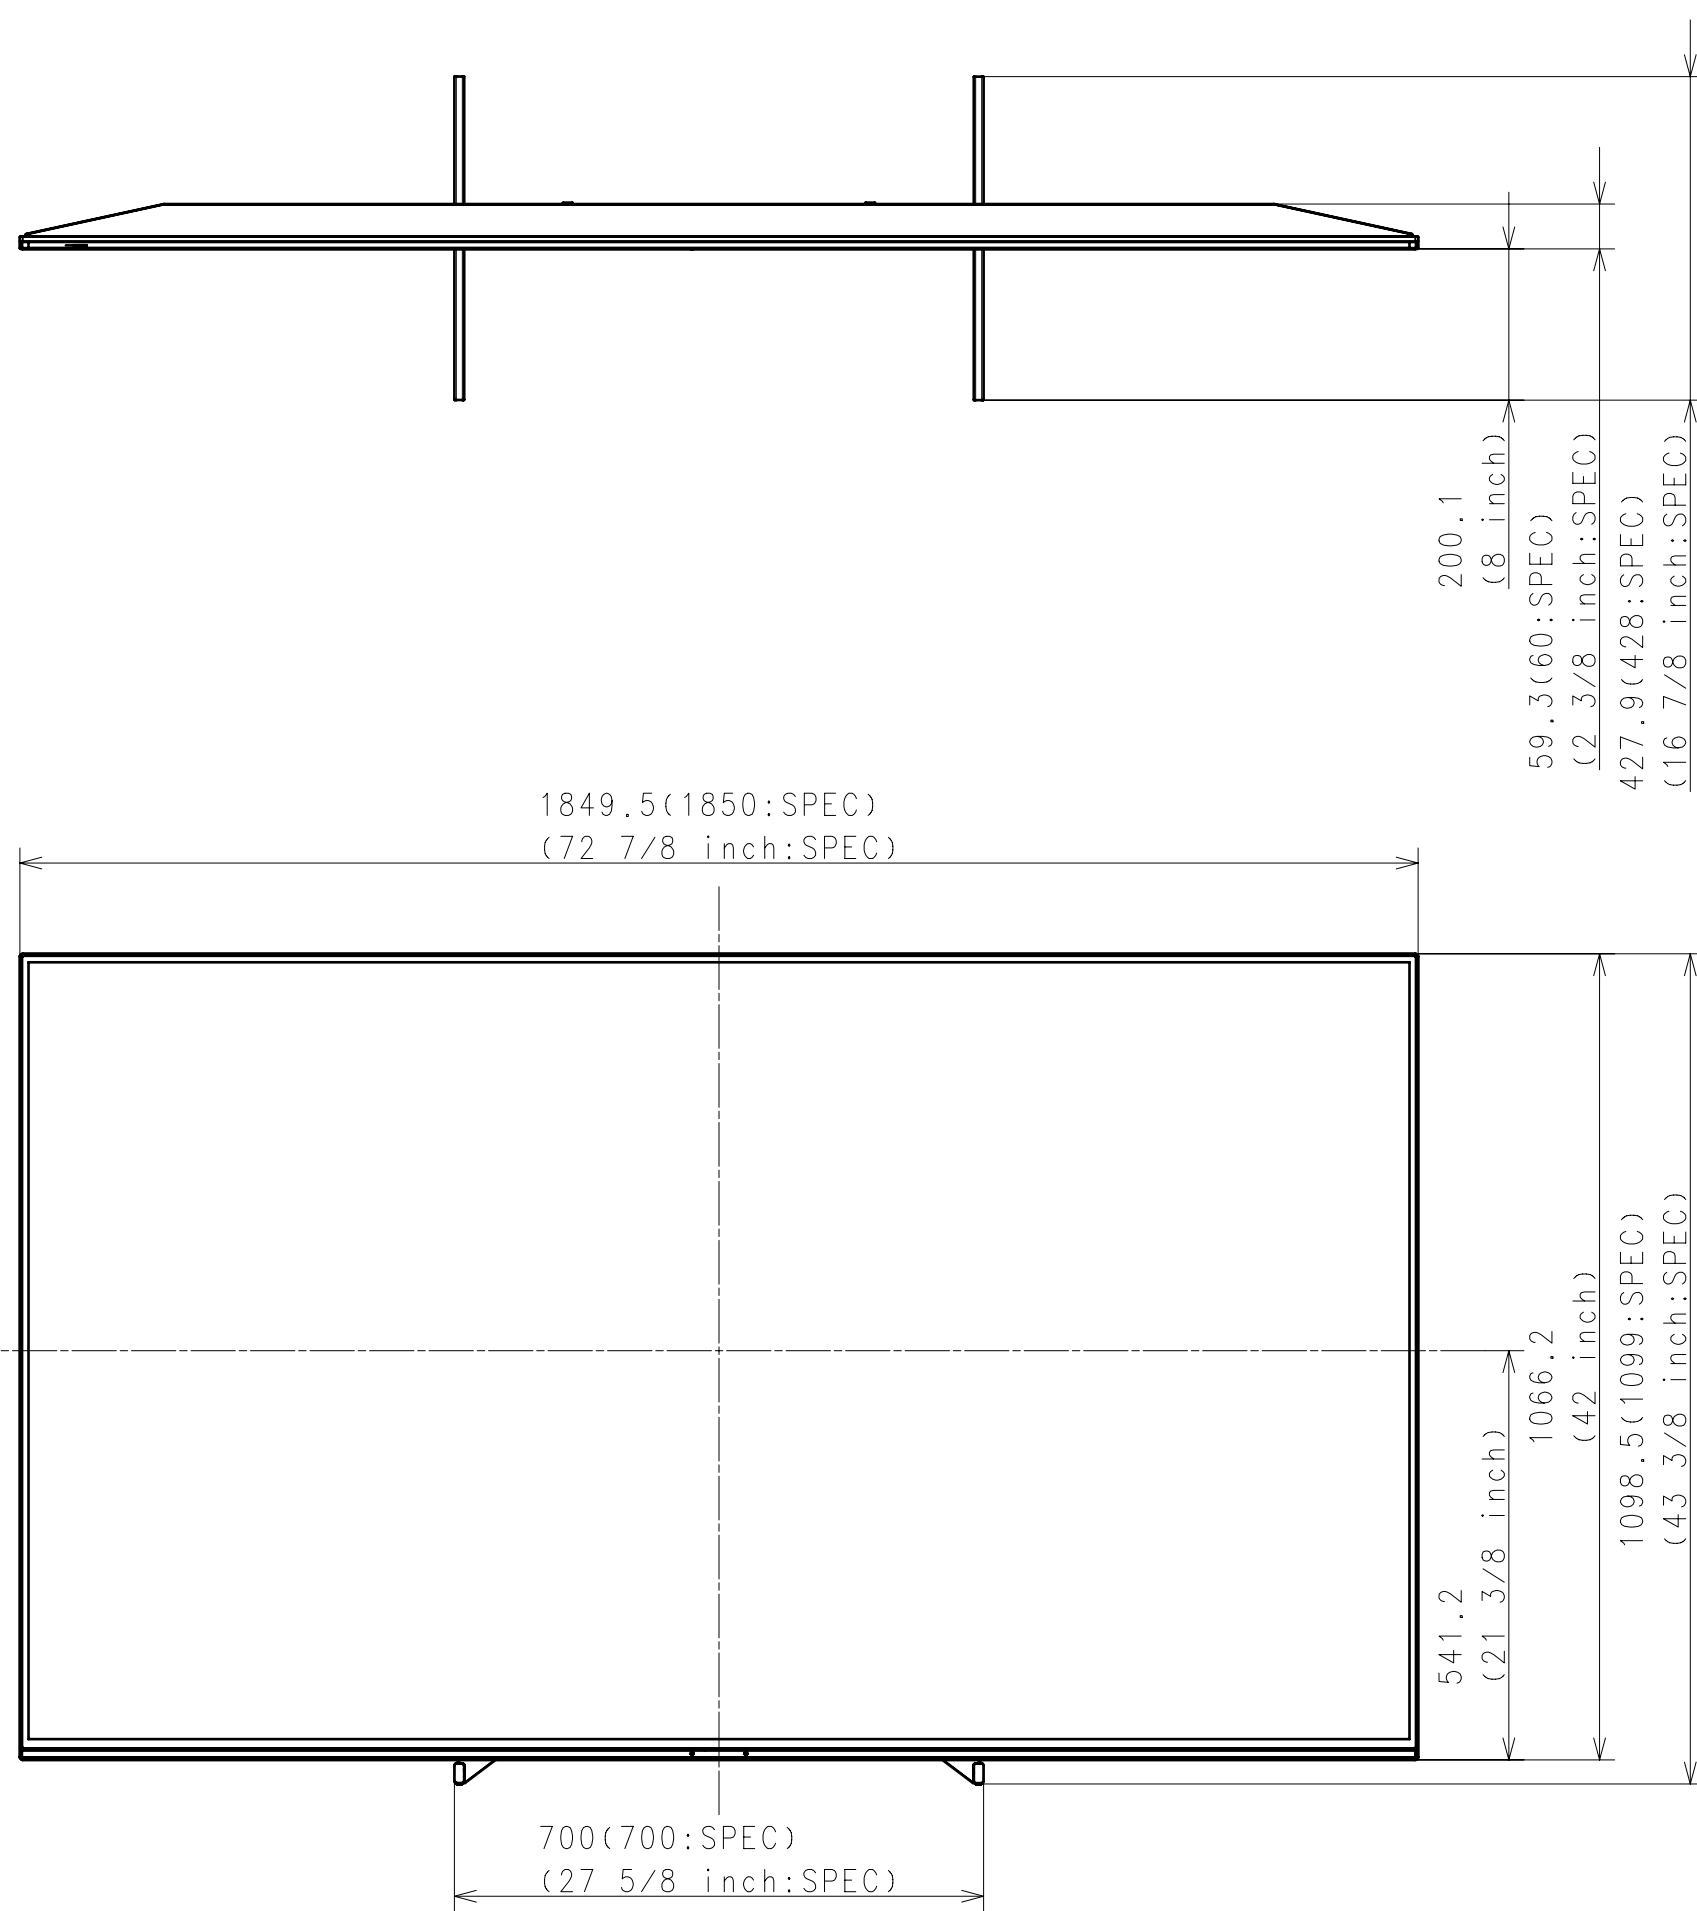

WITH STAND  
STANDARD POSITION

WITHOUT COVER

WITH COVER

RESPONSIBLE DEPARTMENT SHES TV B Div. PD Div. PD Dept.3		ORIGINAL MODEL 83 (A90J) EXTERIOR VIEW		DATE OF ISSUE 2021.02.16	
PLANNED BY U. KIUCHI		CHECKED BY U. KIUCHI		DOCUMENT TYPE OUTLINE	
DRAWN BY U. KIUCHI		APPROVED BY U. KIUCHI		TOOLERANCE DRAWING (JIS & ISO/JIS D015)	
SCALE 1:10		TENTATIVE MODEL 83 (A90J) EXTERIOR VIEW		MATERIAL COLOR FINISH COLOR	
SIZE A1		UNIT mm		SHEET/PAGES 1 / 4	

WITH STAND  
SOUND BAR POSITION

WITHOUT COVER

WITH COVER

DESCRIPTION	LEGAL OWNER	SCALE
83 (A90J) EXTERIOR VIEW	Sony Corporation	1:10
DESCRIPTION	PART NO.	SHEET/PAGES
83 (A90J) EXTERIOR VIEW		2 / 4

WITH STAND  
NARROW POSITION

WITHOUT COVER

WITH COVER

DESCRIPTION 1	LEGAL OWNER	SCALE
83 (A90J) EXTERIOR VIEW	Sony Corporation	1:10
DESCRIPTION 2	PART NO.	SHEET/PAGES
83 (A90J) EXTERIOR VIEW		3 / 4

WITHOUT STAND

52.9(53:SPEC)  
 (2 1/8 inch:SPEC)  
 7.3(7.3:SPEC)  
 (5/16 inch:SPEC)

SU-WL450 SLIM

72.9(73:SPEC)  
 (2 7/8 inch:SPEC)

SU-WL450 STANDARD

114.7(115:SPEC)  
 (4 5/8 inch:SPEC)

DESCRIPTION 83 (A90J) EXTERIOR VIEW	LEGAL OWNER Sony Corporation	SCALE 1:10
DESCRIPTION 83 (A90J) EXTERIOR VIEW	PART NO.	SHEET/PAGES 4 / 4