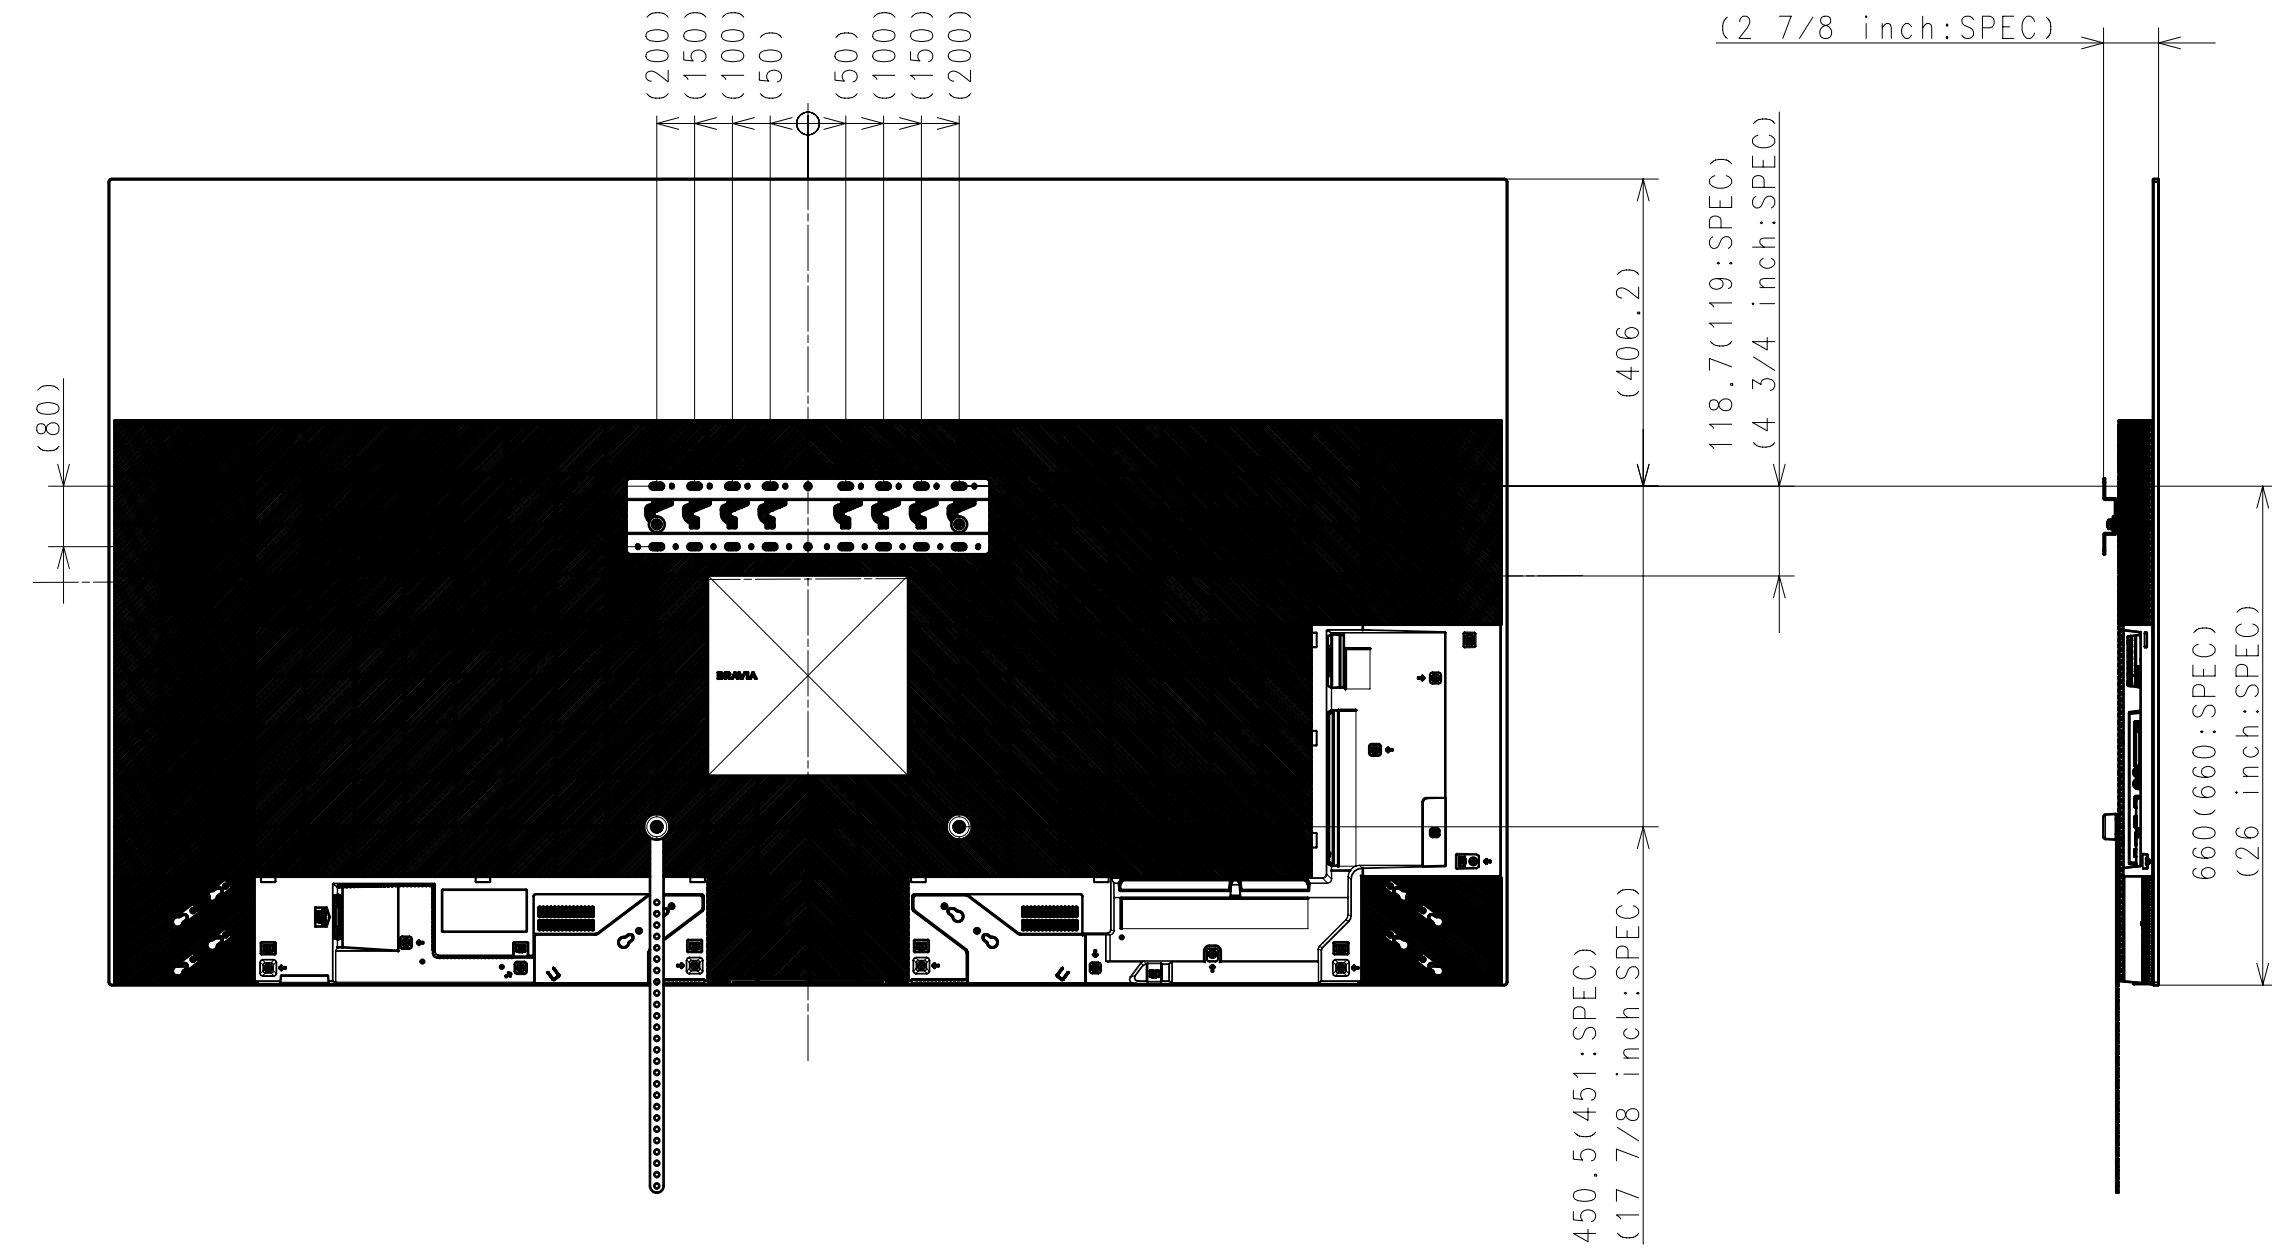

WITH STAND  
SOUND BAR POSITION

WITHOUT COVER

WITH COVER

DESCRIPTION	LEGAL OWNER	SCALE
83 (A90J) EXTERIOR VIEW	Sony Corporation	1:10
DESCRIPTION	PART NO.	SHEET/PAGES
83 (A90J) EXTERIOR VIEW		2 / 4

WITH STAND  
NARROW POSITION

WITHOUT COVER

WITH COVER

DESCRIPTION 1	LEGAL OWNER	SCALE
83 (A90J) EXTERIOR VIEW	Sony Corporation	1:10
DESCRIPTION 2	PART NO.	SHEET/PAGES
83 (A90J) EXTERIOR VIEW		3 / 4

WITHOUT STAND

52.9(53:SPEC)  
 (2 1/8 inch:SPEC)  
 7.3(7.3:SPEC)  
 (5/16 inch:SPEC)

SU-WL450 SLIM

72.9(73:SPEC)  
 (2 7/8 inch:SPEC)

SU-WL450 STANDARD

114.7(115:SPEC)  
 (4 5/8 inch:SPEC)

DESCRIPTION 83 (A90J) EXTERIOR VIEW	LEGAL OWNER Sony Corporation	SCALE 1:10
DESCRIPTION 83 (A90J) EXTERIOR VIEW	PART NO.	SHEET/PAGES 4 / 4