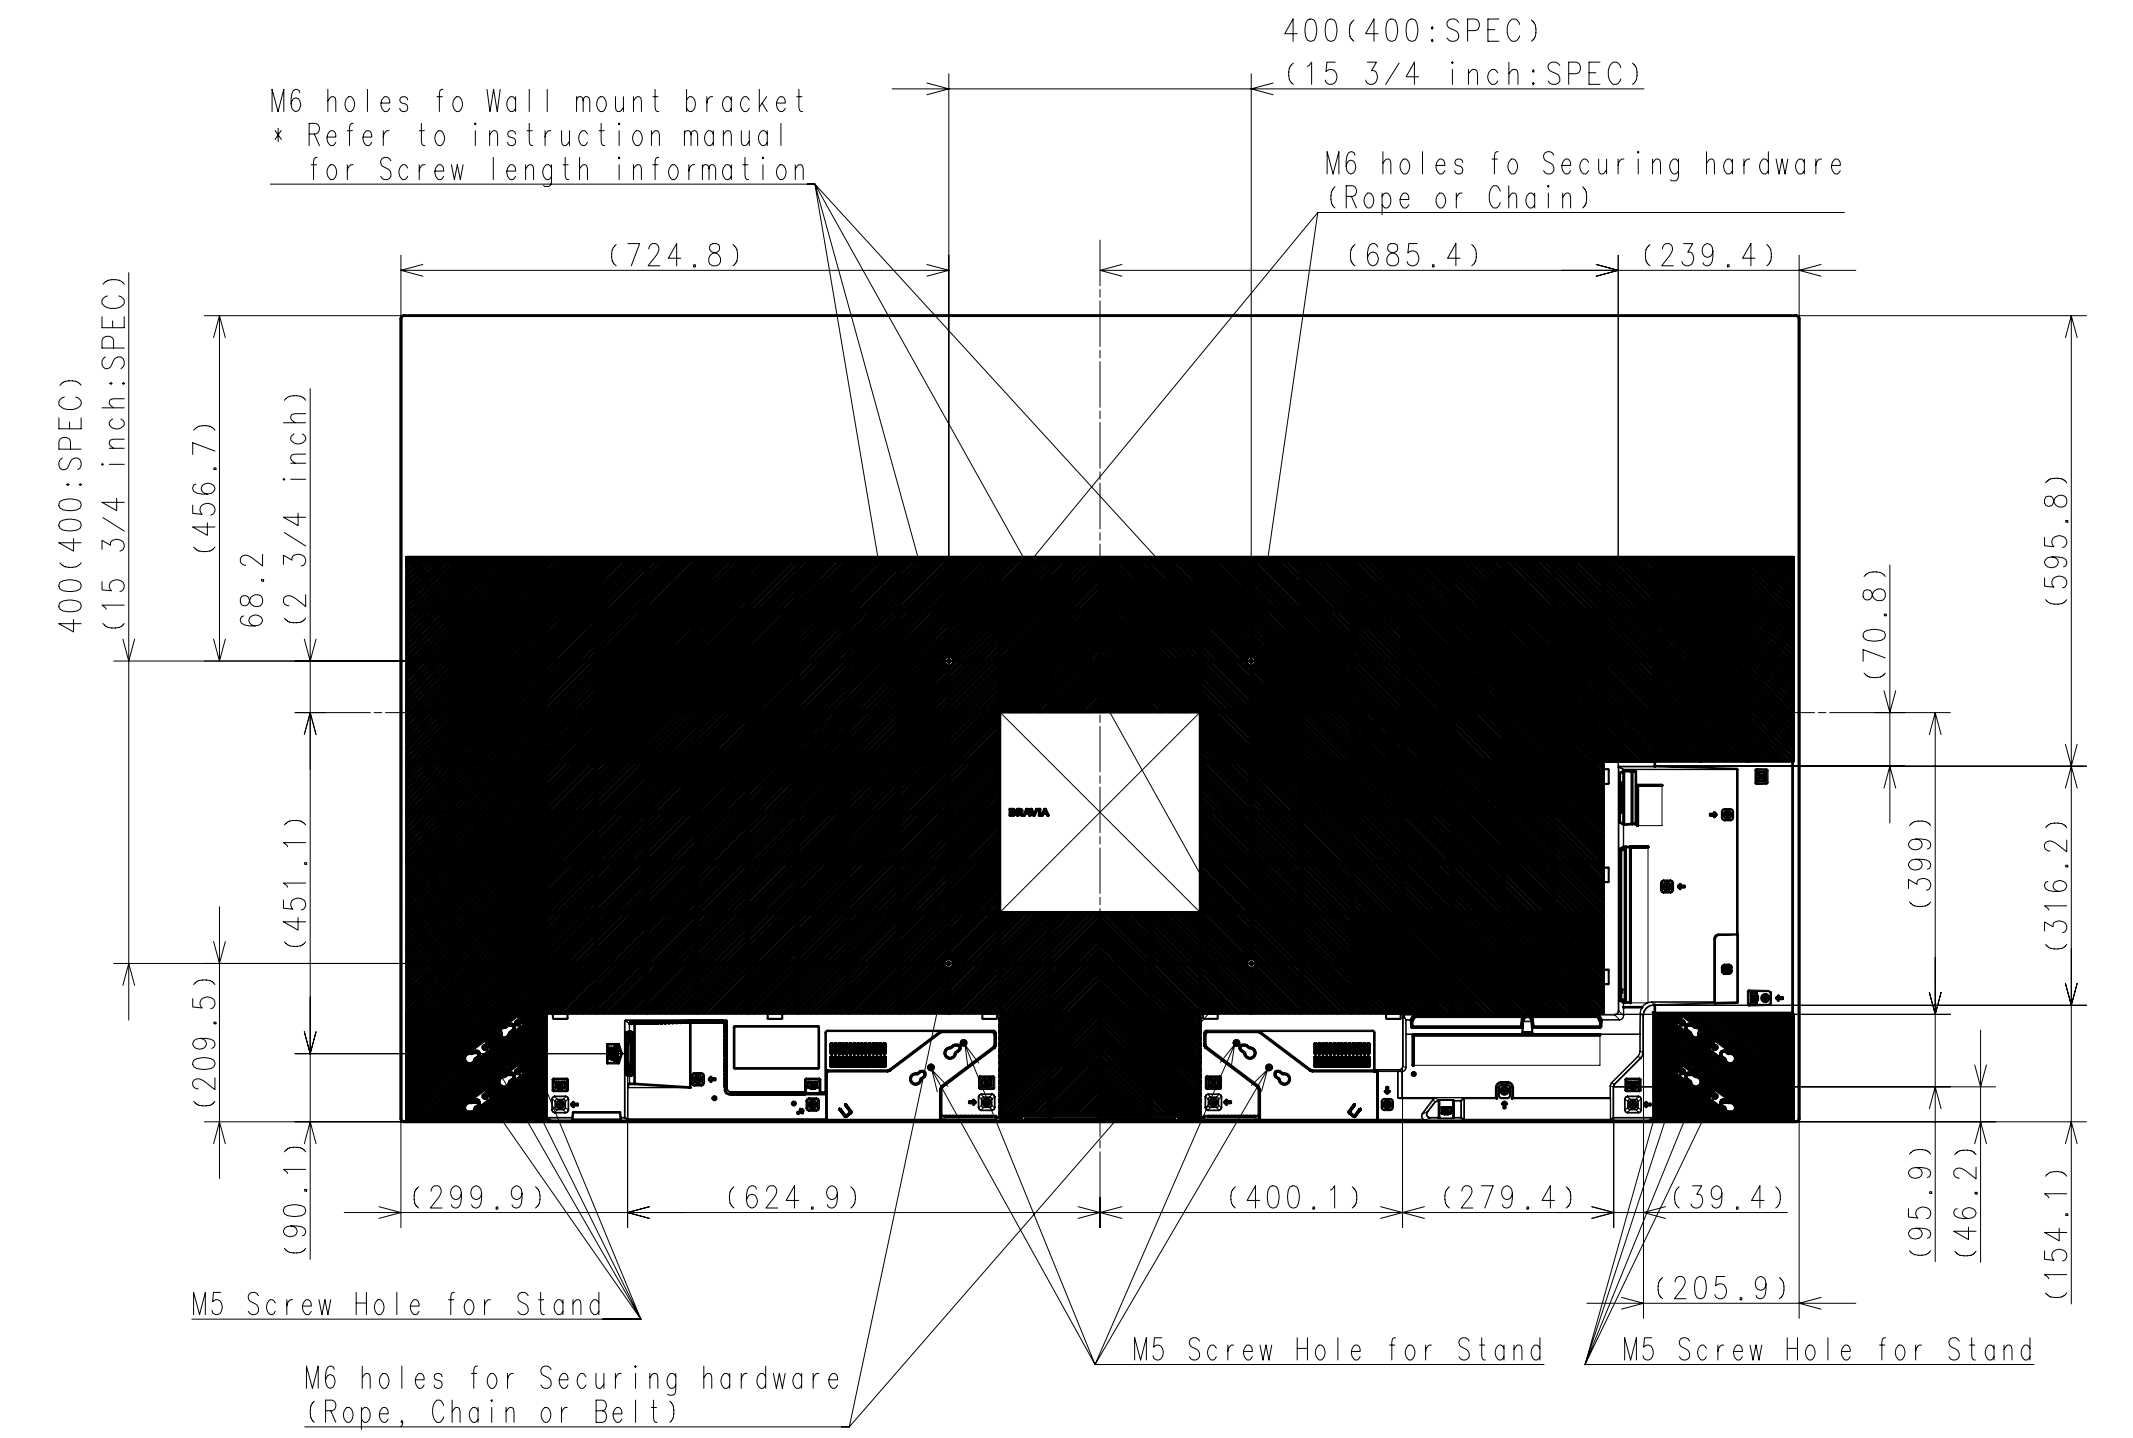

WITHOUT COVER

WITH COVER

DESCRIPTION 1	LEGAL OWNER	SCALE
83 (A90J) EXTERIOR VIEW	Sony Corporation	1:10
DESCRIPTION 2	PART NO.	SHEET/PAGES
83 (A90J) EXTERIOR VIEW		3 / 4

WITHOUT STAND

52.9(53:SPEC)  
 (2 1/8 inch:SPEC)  
 7.3(7.3:SPEC)  
 (5/16 inch:SPEC)

SU-WL450 SLIM

72.9(73:SPEC)  
 (2 7/8 inch:SPEC)

SU-WL450 STANDARD

114.7(115:SPEC)  
 (4 5/8 inch:SPEC)

DESCRIPTION 83 (A90J) EXTERIOR VIEW	LEGAL OWNER Sony Corporation	SCALE 1:10
DESCRIPTION 83 (A90J) EXTERIOR VIEW	PART NO.	SHEET/PAGES 4 / 4