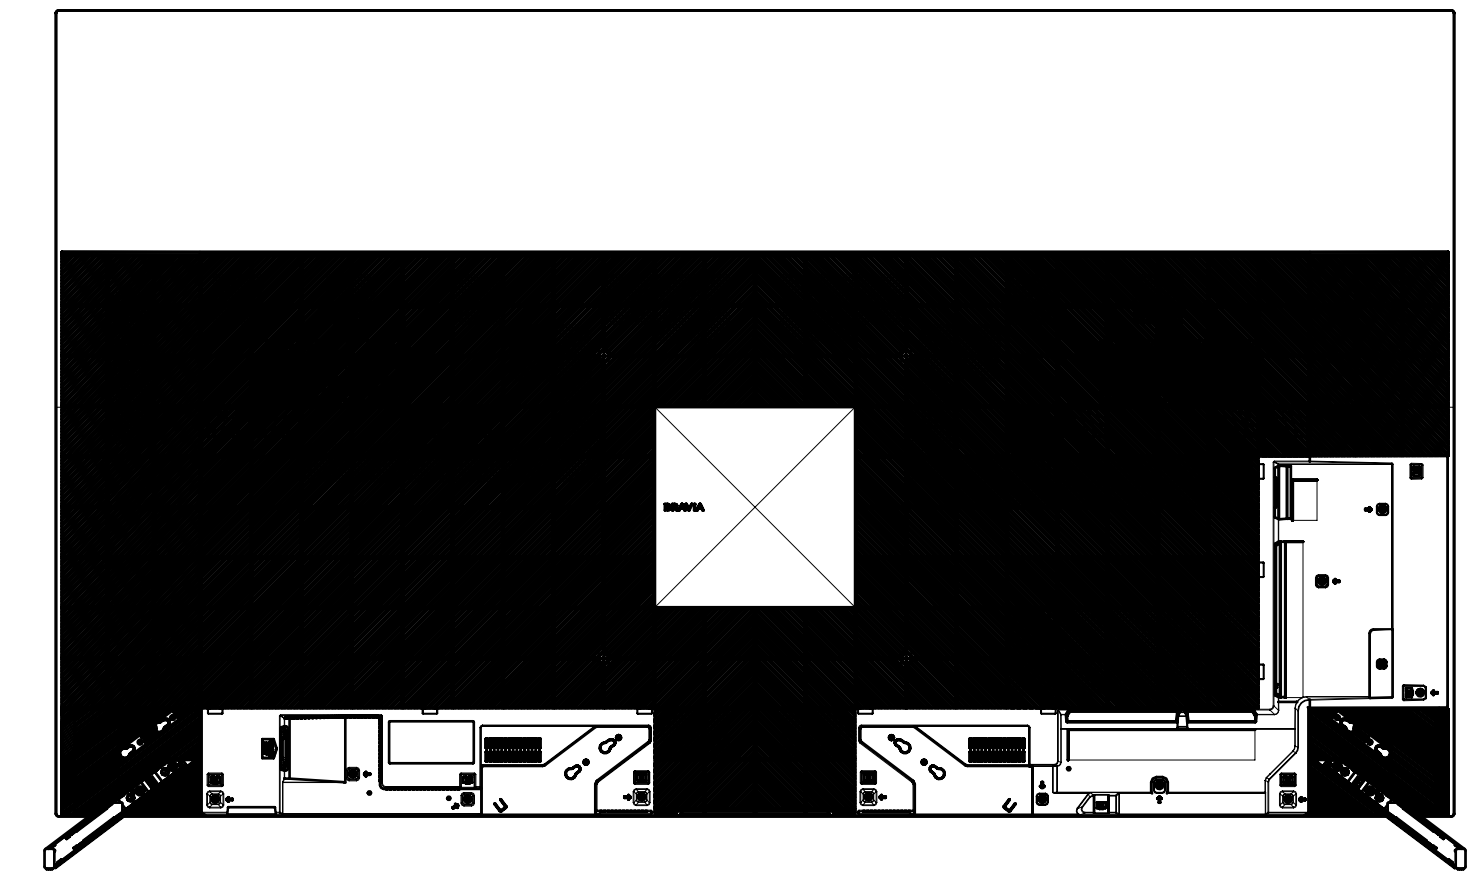

WITH STAND  
STANDARD POSITION

WITHOUT COVER

WITH COVER

RESPONSIBLE DEPARTMENT SHES TV B Div. PD Div. PD Dept.3		ORIGINAL MODEL 83 (A90J) EXTERIOR VIEW		DATE OF ISSUE 2021.02.16	
PLANNED BY U. KIUCHI		CHECKED BY U. KIUCHI		DOCUMENT TYPE OUTLINE	
DRAWN BY U. KIUCHI		APPROVED BY U. KIUCHI		TOOLERANCE DRAWING (JIS & ISO/JIS D015)	
SCALE 1:10		TENTATIVE MODEL 83 (A90J) EXTERIOR VIEW		MATERIAL COLOR FINISH COLOR	
SIZE A1		UNIT mm		SHEET/PAGES 1 / 4	

WITH STAND  
SOUND BAR POSITION

WITHOUT COVER

WITH COVER

DESCRIPTION	LEGAL OWNER	SCALE
83 (A90J) EXTERIOR VIEW	Sony Corporation	1:10
DESCRIPTION	PART NO.	SHEET/PAGES
83 (A90J) EXTERIOR VIEW		2 / 4

WITH STAND  
NARROW POSITION

WITHOUT COVER

WITH COVER

DESCRIPTION 1	LEGAL OWNER	SCALE
83 (A90J) EXTERIOR VIEW	Sony Corporation	1:10
DESCRIPTION 2	PART NO.	SHEET/PAGES
83 (A90J) EXTERIOR VIEW		3 / 4

WITHOUT STAND

52.9(53:SPEC)  
 (2 1/8 inch:SPEC)  
 7.3(7.3:SPEC)  
 (5/16 inch:SPEC)

SU-WL450 SLIM

72.9(73:SPEC)  
 (2 7/8 inch:SPEC)

SU-WL450 STANDARD

114.7(115:SPEC)  
 (4 5/8 inch:SPEC)

DESCRIPTION 83 (A90J) EXTERIOR VIEW	LEGAL OWNER Sony Corporation	SCALE 1:10
DESCRIPTION 83 (A90J) EXTERIOR VIEW	PART NO.	SHEET/PAGES 4 / 4