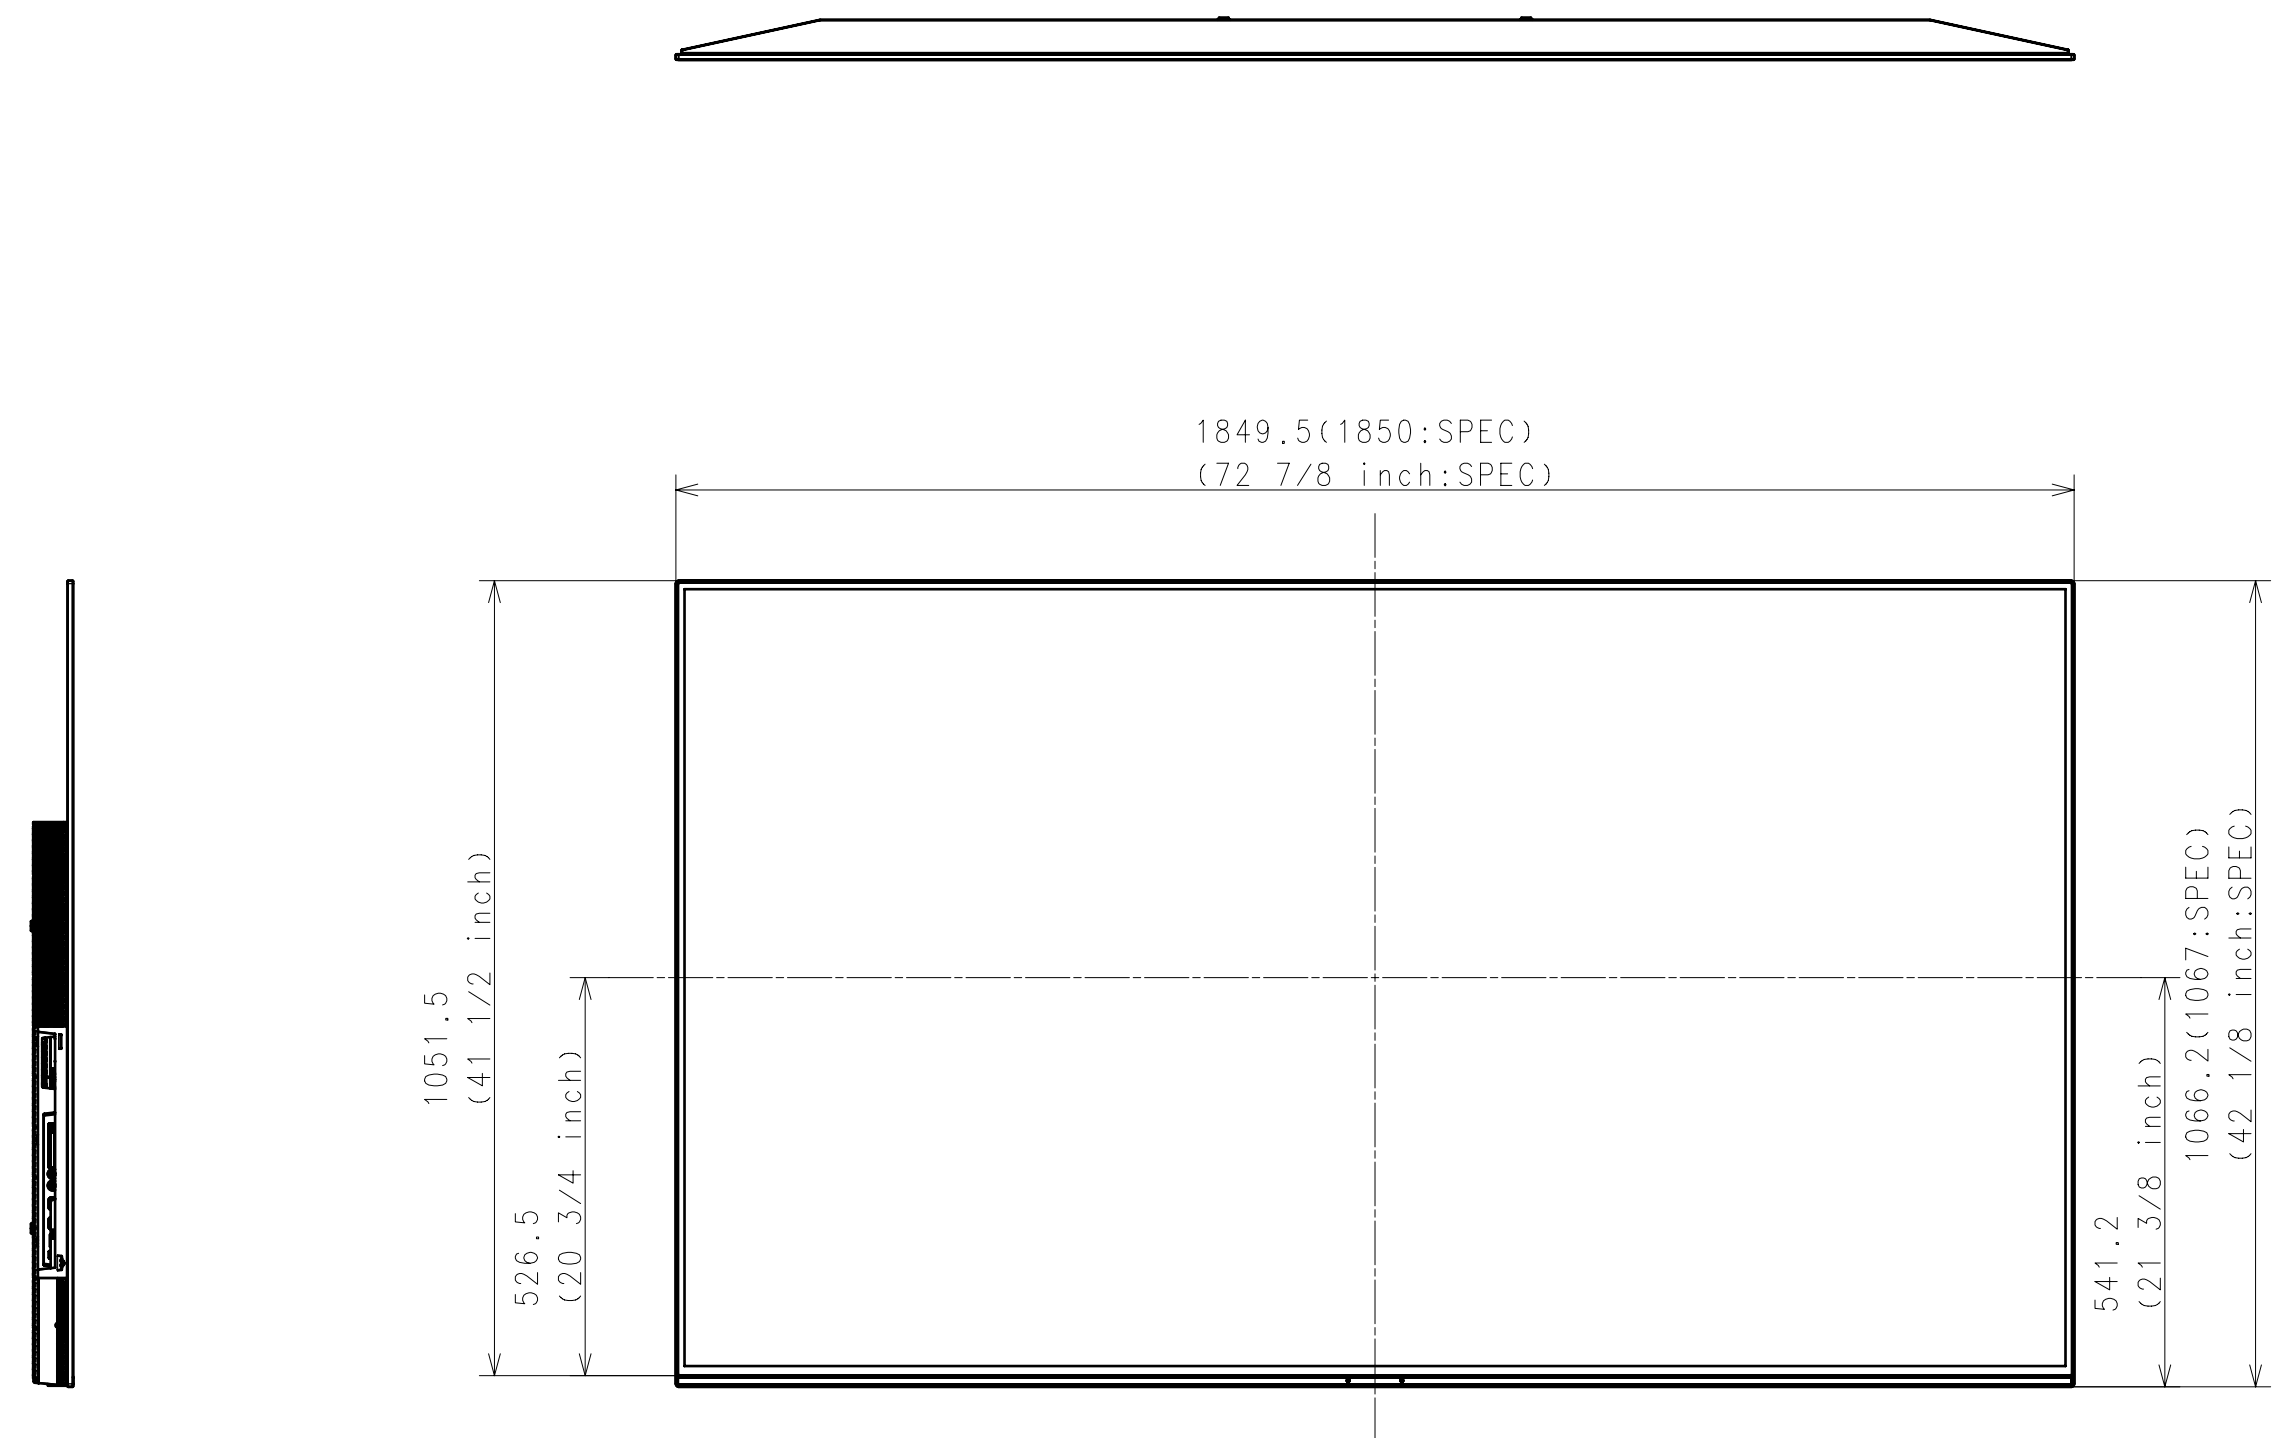

WITHOUT COVER

WITH COVER

DESCRIPTION 1	LEGAL OWNER	SCALE
83 (A90J) EXTERIOR VIEW	Sony Corporation	1:10
DESCRIPTION 2	PART NO.	SHEET/PAGES
83 (A90J) EXTERIOR VIEW		3 / 4

WITHOUT STAND

52.9(53:SPEC)  
 (2 1/8 inch:SPEC)  
 7.3(7.3:SPEC)  
 (5/16 inch:SPEC)

SU-WL450 SLIM

72.9(73:SPEC)  
 (2 7/8 inch:SPEC)

SU-WL450 STANDARD

114.7(115:SPEC)  
 (4 5/8 inch:SPEC)

DESCRIPTION 83 (A90J) EXTERIOR VIEW	LEGAL OWNER Sony Corporation	SCALE 1:10
DESCRIPTION 83 (A90J) EXTERIOR VIEW	PART NO.	SHEET/PAGES 4 / 4