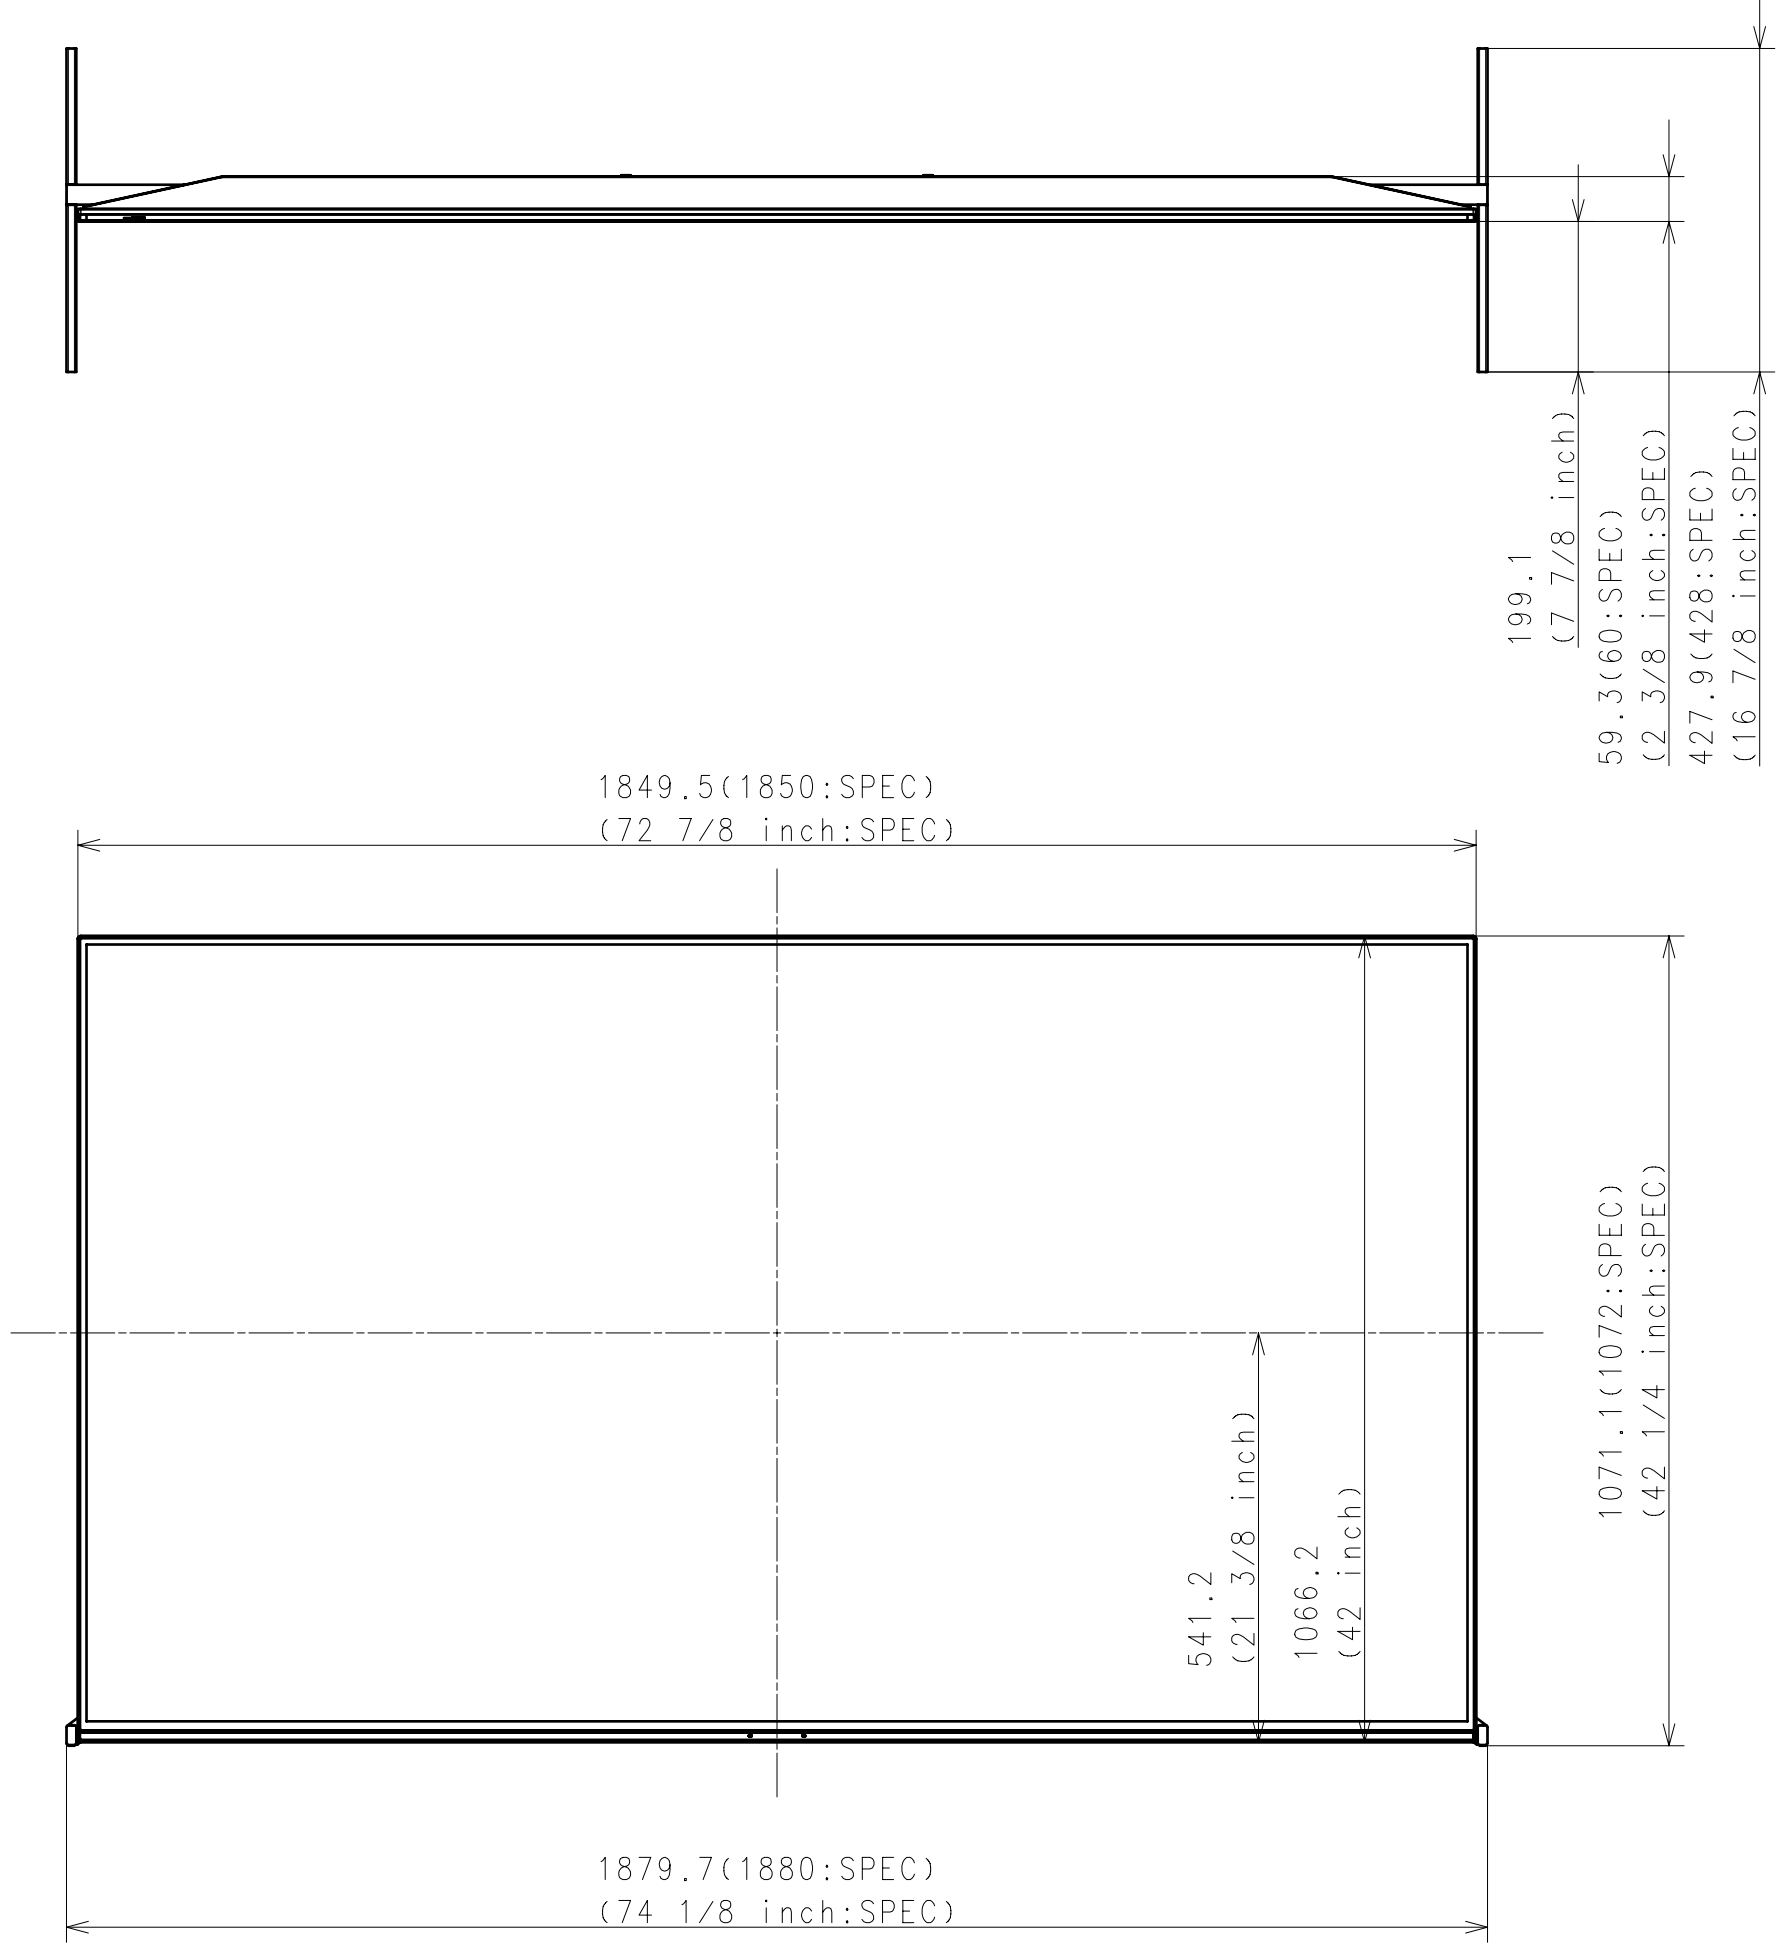

WITH STAND  
STANDARD POSITION

WITHOUT COVER

WITH COVER

RESPONSIBLE DEPARTMENT SHES TV B Div. PD Div. PD Dept.3		ORIGINAL MODEL 83 (A90J) EXTERIOR VIEW		DATE OF ISSUE 2021.02.16	
PLANNED BY U. KIUCHI		CHECKED BY U. KIUCHI		DOCUMENT TYPE OUTLINE	
DRAWN BY U. KIUCHI		APPROVED BY U. KIUCHI		TOOLERANCE DRAWING (JIS & ISO/JIS D015)	
SCALE 1:10		TENTATIVE MODEL 83 (A90J) EXTERIOR VIEW		MATERIAL COLOR FINISH COLOR	
SIZE A1		UNIT mm		SHEET/PAGES 1 / 4	

WITHOUT COVER

WITH COVER

DESCRIPTION 1	LEGAL OWNER	SCALE
83 (A90J) EXTERIOR VIEW	Sony Corporation	1:10
DESCRIPTION 2	PART NO.	SHEET/PAGES
83 (A90J) EXTERIOR VIEW		3 / 4

WITHOUT STAND

52.9(53:SPEC)  
 (2 1/8 inch:SPEC)  
 7.3(7.3:SPEC)  
 (5/16 inch:SPEC)

SU-WL450 SLIM

72.9(73:SPEC)  
 (2 7/8 inch:SPEC)

SU-WL450 STANDARD

114.7(115:SPEC)  
 (4 5/8 inch:SPEC)

DESCRIPTION 83 (A90J) EXTERIOR VIEW	LEGAL OWNER Sony Corporation	SCALE 1:10
DESCRIPTION 83 (A90J) EXTERIOR VIEW	PART NO.	SHEET/PAGES 4 / 4