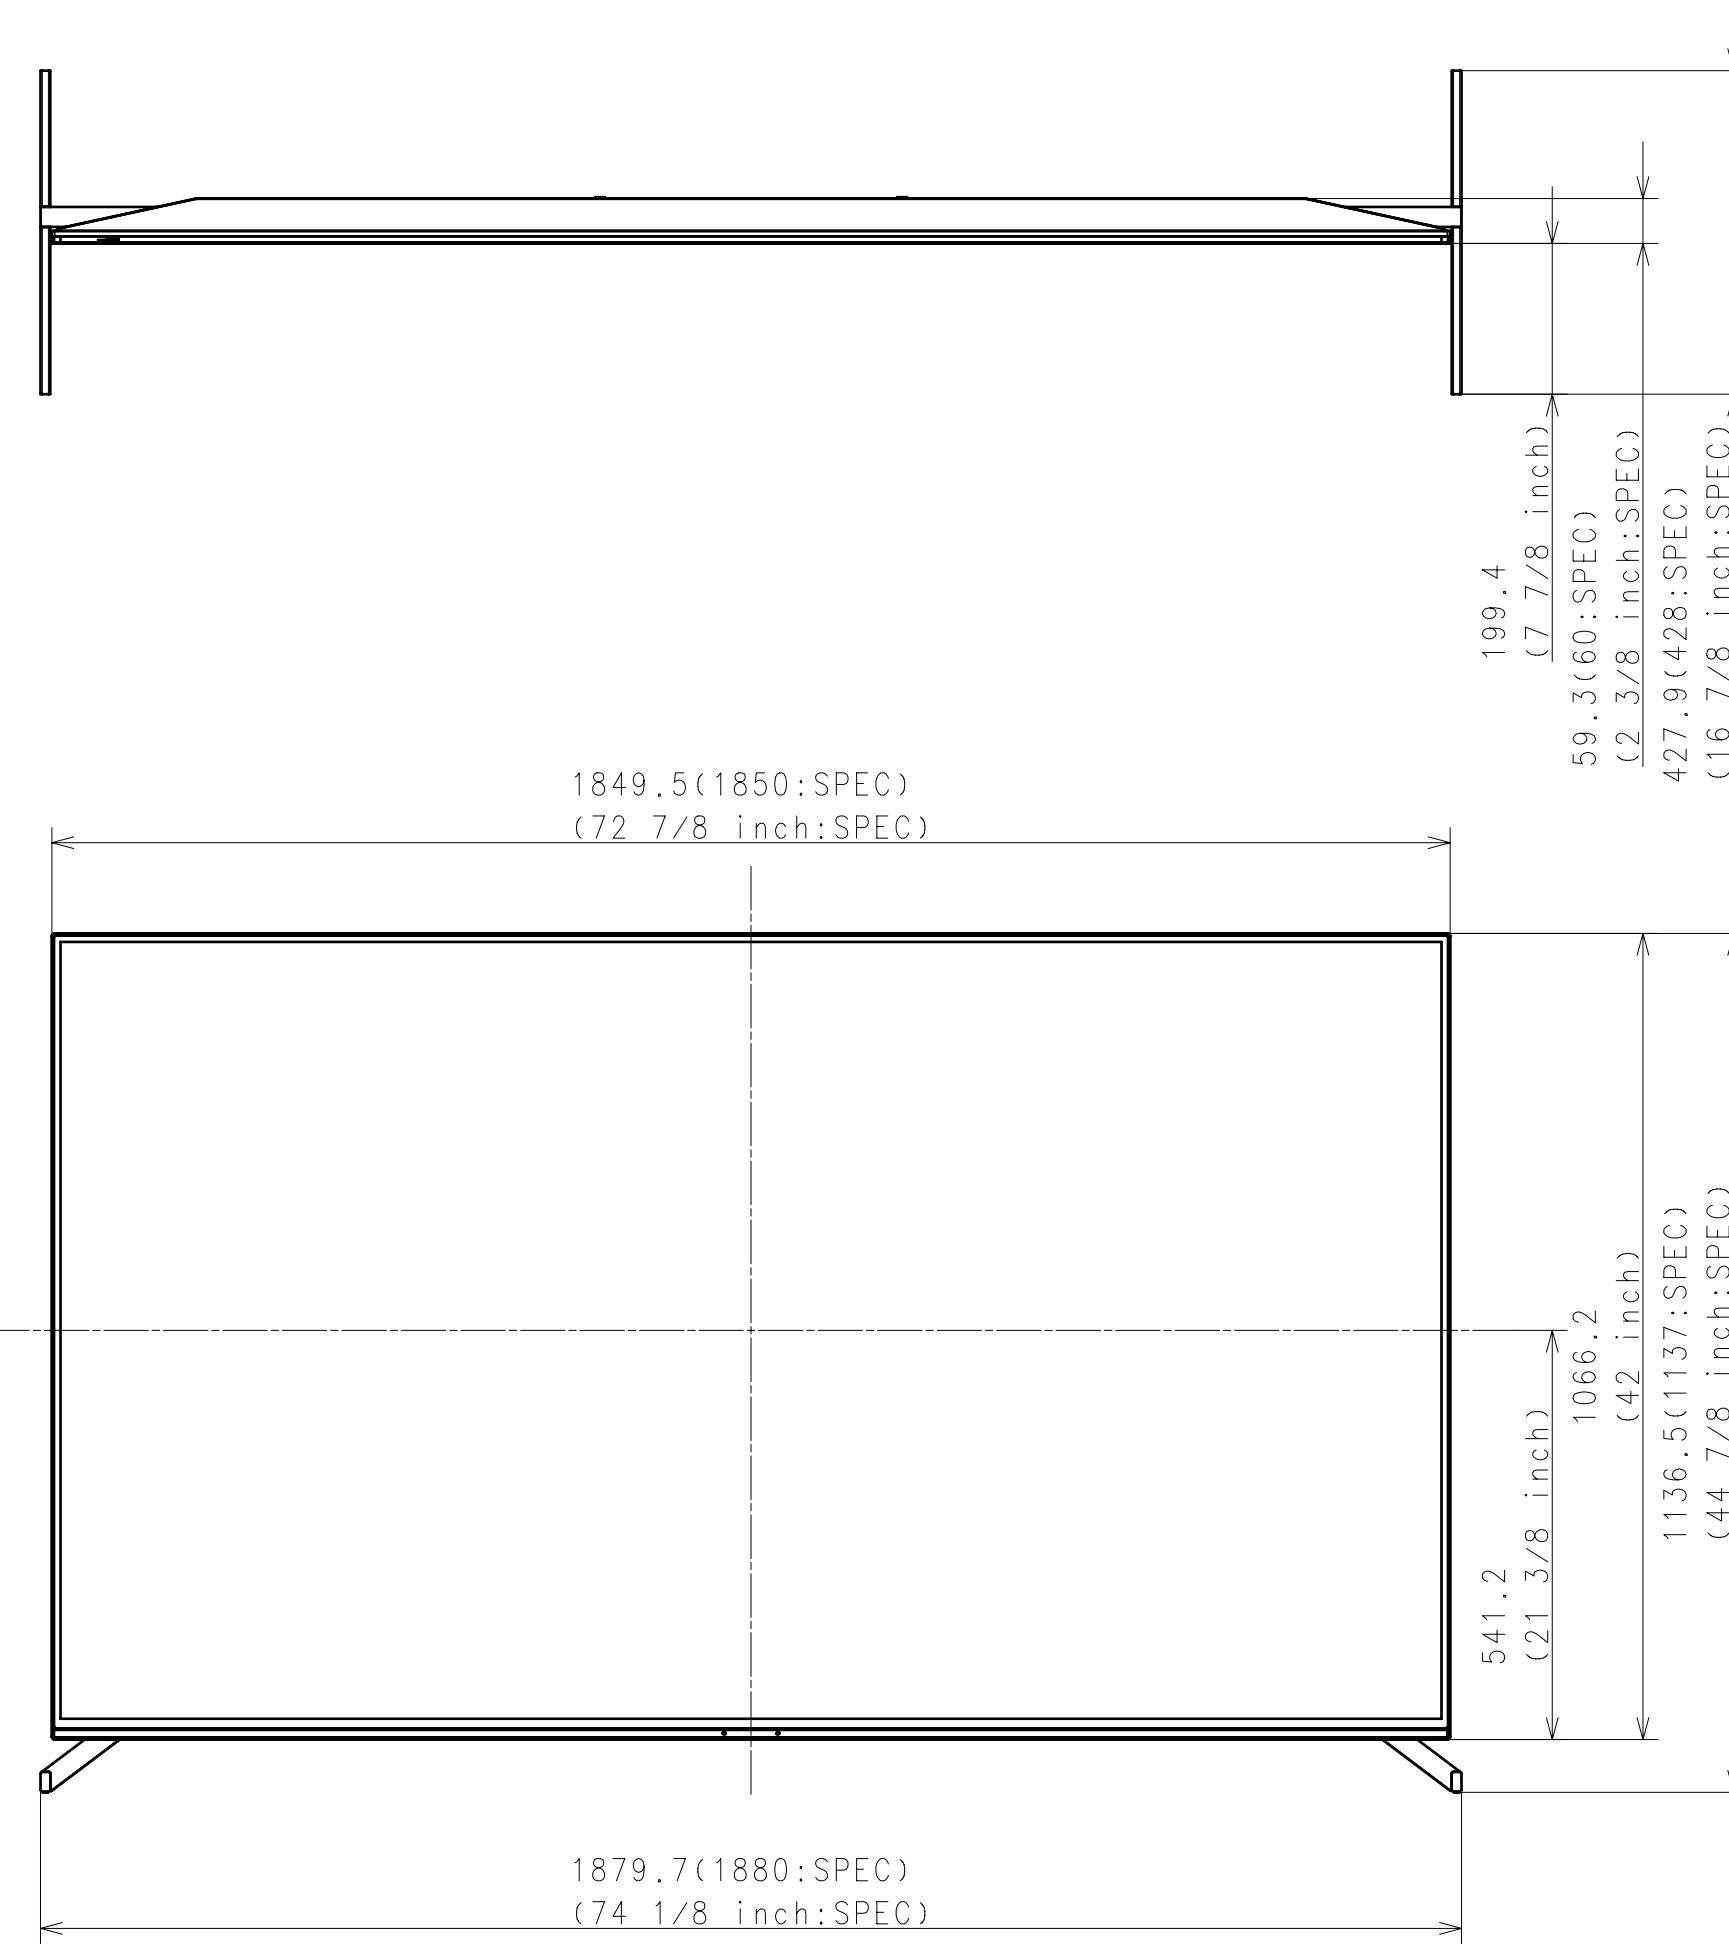

WITH STAND  
STANDARD POSITION

WITHOUT COVER

WITH COVER

RESPONSIBLE DEPARTMENT SHES TV B Div. PD Div. PD Dept.3		ORIGINAL MODEL 83 (A90J) EXTERIOR VIEW		DATE OF ISSUE 2021.02.16	
PLANNED BY U. KIUCHI		CHECKED BY U. KIUCHI		DOCUMENT TYPE OUTLINE	
DRAWN BY U. KIUCHI		APPROVED BY U. KIUCHI		TOOLERANCE DRAWING (JIS & ISO/JIS D015)	
SCALE 1:10		TENTATIVE MODEL 83 (A90J) EXTERIOR VIEW		MATERIAL COLOR FINISH COLOR	
SIZE A1		UNIT mm		SHEET/PAGES 1 / 4	

WITH STAND  
SOUND BAR POSITION

WITHOUT COVER

WITH COVER

DESCRIPTION	LEGAL OWNER	SCALE
83 (A90J) EXTERIOR VIEW	Sony Corporation	1:10
DESCRIPTION	PART NO.	SHEET/PAGES
83 (A90J) EXTERIOR VIEW		2 / 4

WITH STAND  
NARROW POSITION

WITHOUT COVER

WITH COVER

DESCRIPTION 1	LEGAL OWNER	SCALE
83 (A90J) EXTERIOR VIEW	Sony Corporation	1:10
DESCRIPTION 2	PART NO.	SHEET/PAGES
83 (A90J) EXTERIOR VIEW		3 / 4

WITHOUT STAND

52.9(53:SPEC)  
 (2 1/8 inch:SPEC)  
 7.3(7.3:SPEC)  
 (5/16 inch:SPEC)

SU-WL450 SLIM

72.9(73:SPEC)  
 (2 7/8 inch:SPEC)

SU-WL450 STANDARD

114.7(115:SPEC)  
 (4 5/8 inch:SPEC)

DESCRIPTION 83 (A90J) EXTERIOR VIEW	LEGAL OWNER Sony Corporation	SCALE 1:10
DESCRIPTION 83 (A90J) EXTERIOR VIEW	PART NO.	SHEET/PAGES 4 / 4