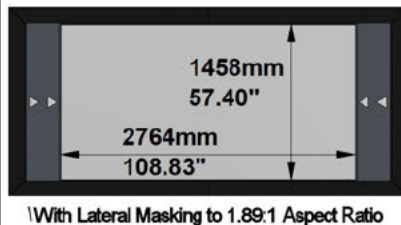

SCREEN CONFIGURATION SUMMARY

PROJECT: WP23-00685 - MovieMaskLR 3500 240 VAC

SCREEN: PFMAMMLR-00022 - 3500-MMLR-2.40-VAC

AVAILABLE FORMATS: