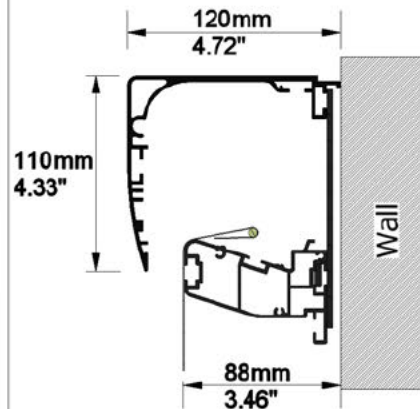

Cross Section A-A