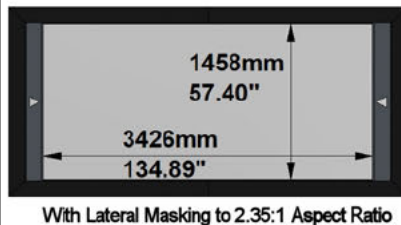

SCREEN CONFIGURATION SUMMARY

PROJECT: WP23-00685 - MovieMaskLR 3500 240 VAC

SCREEN: PFMAMMLR-00022 - 3500-MMLR-2.40-VAC

AVAILABLE FORMATS: