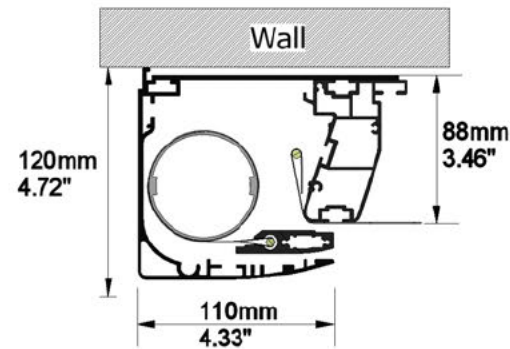

Cross Section B-B