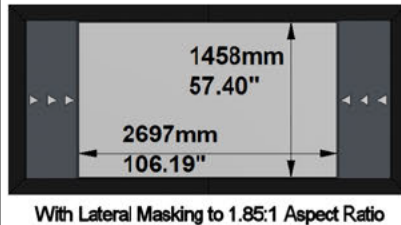

SCREEN CONFIGURATION SUMMARY

PROJECT: WP23-00685 - MovieMaskLR 3500 240 VAC

SCREEN: PFMAMMLR-00022 - 3500-MMLR-2.40-VAC

AVAILABLE FORMATS: