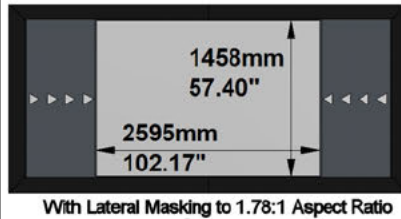

SCREEN CONFIGURATION SUMMARY

PROJECT: WP23-00685 - MovieMaskLR 3500 240 VAC

SCREEN: PFMAMMLR-00022 - 3500-MMLR-2.40-VAC

AVAILABLE FORMATS: