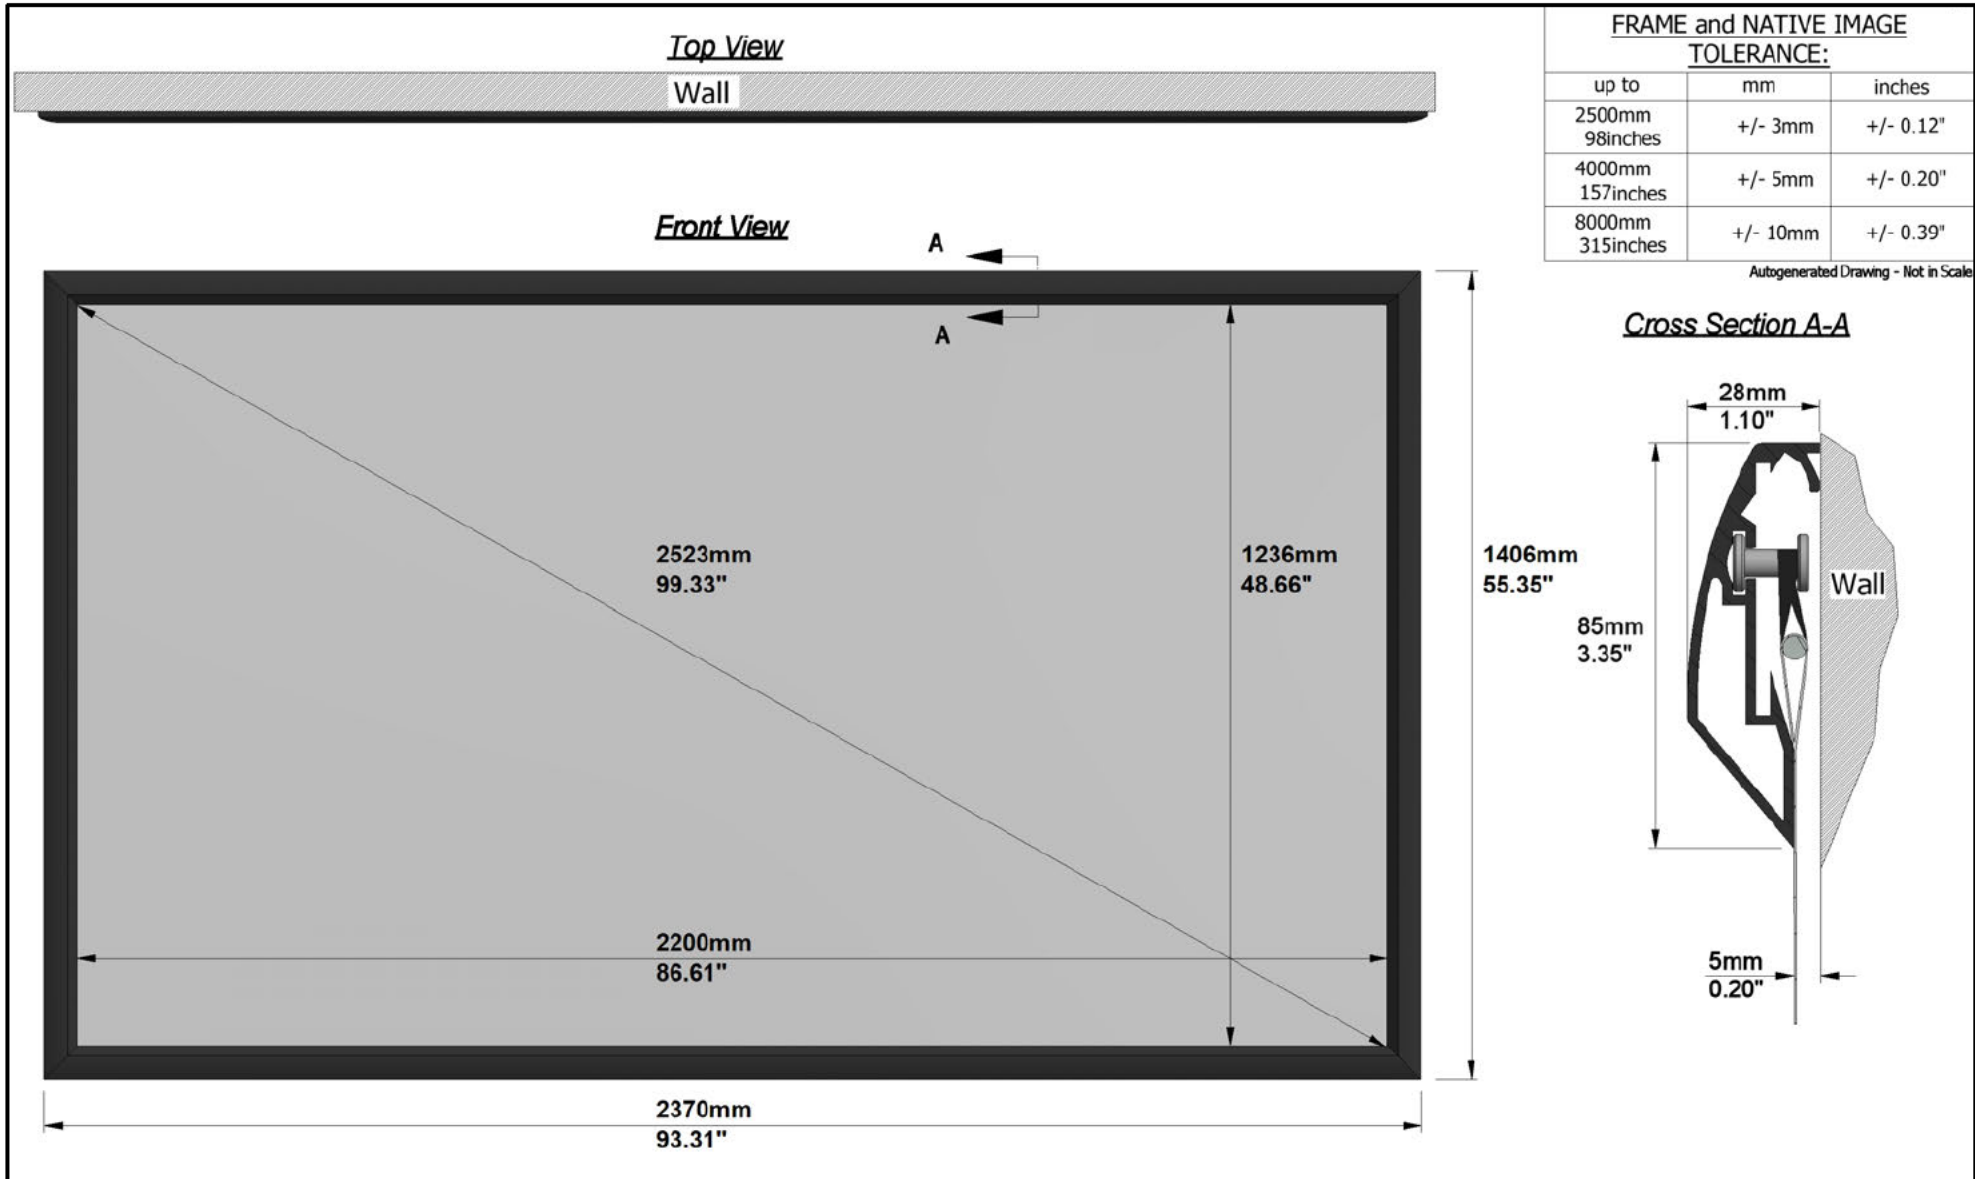

SCREEN CONFIGURATION SUMMARY

PROJECT: WP22-07550 - 2200 PLANO VAC

SCREEN: PFIXPLANO-00358 - 2200-PLANO-1.78-VAC