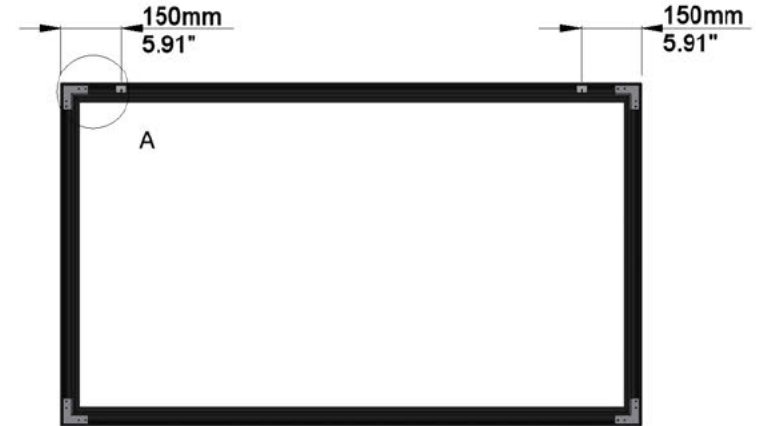

PACKAGING INFORMATION:

ESTIMATED SCREEN NET WEIGHT:

	SHIPPING DIMENSIONS				NUMBER OF BOXES	TOTAL SHIPPING WEIGHT	
	LENGTH	DEPTH	HEIGHT	PALLET HEIGHT		kg	lbs
mm	2550mm	150mm	180mm	290mm	1	kg	19.50
inches	100.39"	5.91"	7.09"	11.42"		lbs	42.90

Autogenerated Drawing - Not in Scale

Detail A