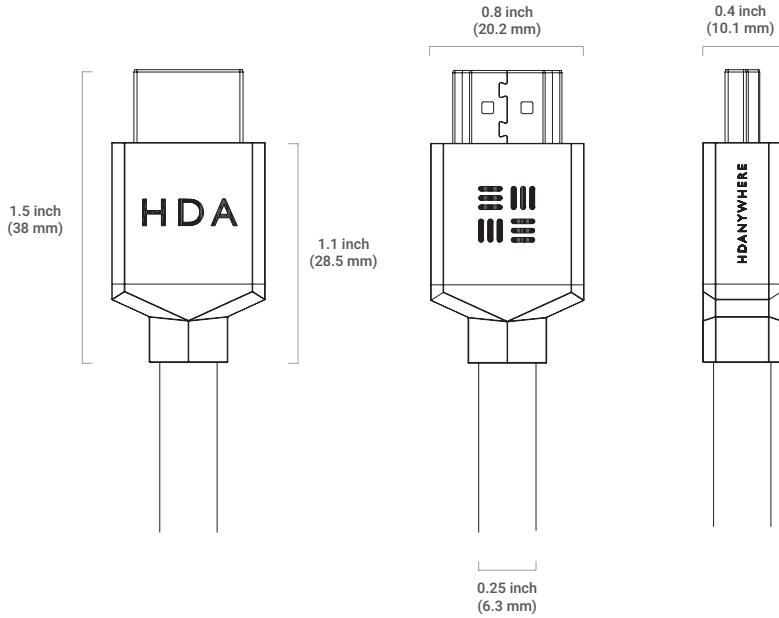

SPECIFICATIONS

Available Sizes	10/32.8, 15/49.2 m/ft
Thickness	17.3mm/0.6in
Colour	Carbonite
Max. Bend Radius	6cm/2.36in
Max. Pull Tension	15kg/33lbs
Operating temperature	14°F ~ 122°F (-10°C ~ 50°C) 10% ~ 90%, non-condensing
Storage temperature	-4°F ~ 140°F (-20°C ~ +60°C) 10% ~ 90%, non-condensing
Insulation (outer jacket)	PVC
Contacts	Gold plated
Configuration	19 Pin
Power Supply	Passive HDMI: 5V 4.5v~5.5v VCC
Guarantee	5-year guarantee

LENGTHS & SKUS

10.0m / 32.8ft	1.55.918.002.1	15.0m / 49.2ft	1.55.918.003.1
-----------------------	----------------	-----------------------	----------------

8K Ultra High Speed

8K HDMI CABLE DIMENSIONS

8K Ultra High Speed Slimwire Max (48G)