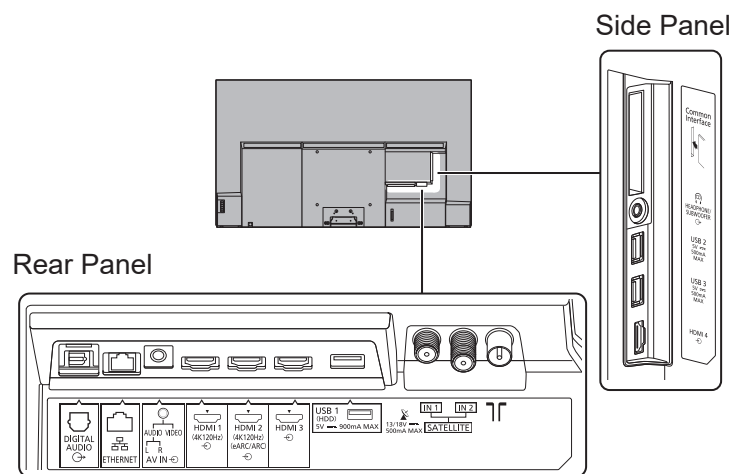

SPECIFICATIONS

Dimensions (W x H x D)	1 227 mm x 765 mm x 303 mm (With Pedestal) 1 227 mm x 711 mm x 69 mm (TV only)
Mass	18.5 kg (With Pedestal) 14.5 kg (TV only)

DIMENSIONS

JACKS

Note:  
To make sure that the OLED TV fits the cabinet properly when a high degree of precision is required, we recommend that you use the OLED TV itself to make the necessary cabinet measurements. Panasonic cannot be responsible for inaccuracies in cabinet design or manufacture.