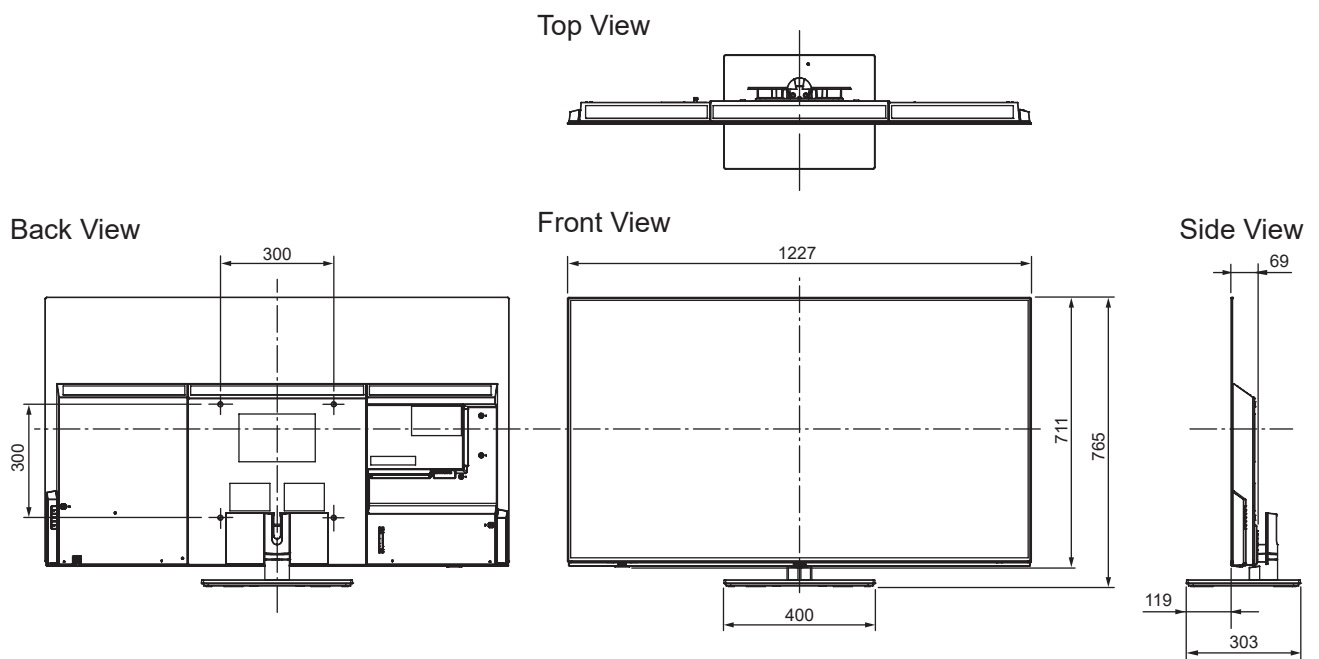

SPECIFICATIONS

Dimensions (W x H x D)	1 227 mm x 765 mm x 303 mm (With Pedestal) 1 227 mm x 711 mm x 69 mm (TV only)
Mass	18.5 kg (With Pedestal) 14.5 kg (TV only)

DIMENSIONS

JACKS

Note:  
To make sure that the OLED TV fits the cabinet properly when a high degree of precision is required, we recommend that you use the OLED TV itself to make the necessary cabinet measurements. Panasonic cannot be responsible for inaccuracies in cabinet design or manufacture.

Specifications are subject to change without notice.  
Non-metric weights and measurements are approximate.