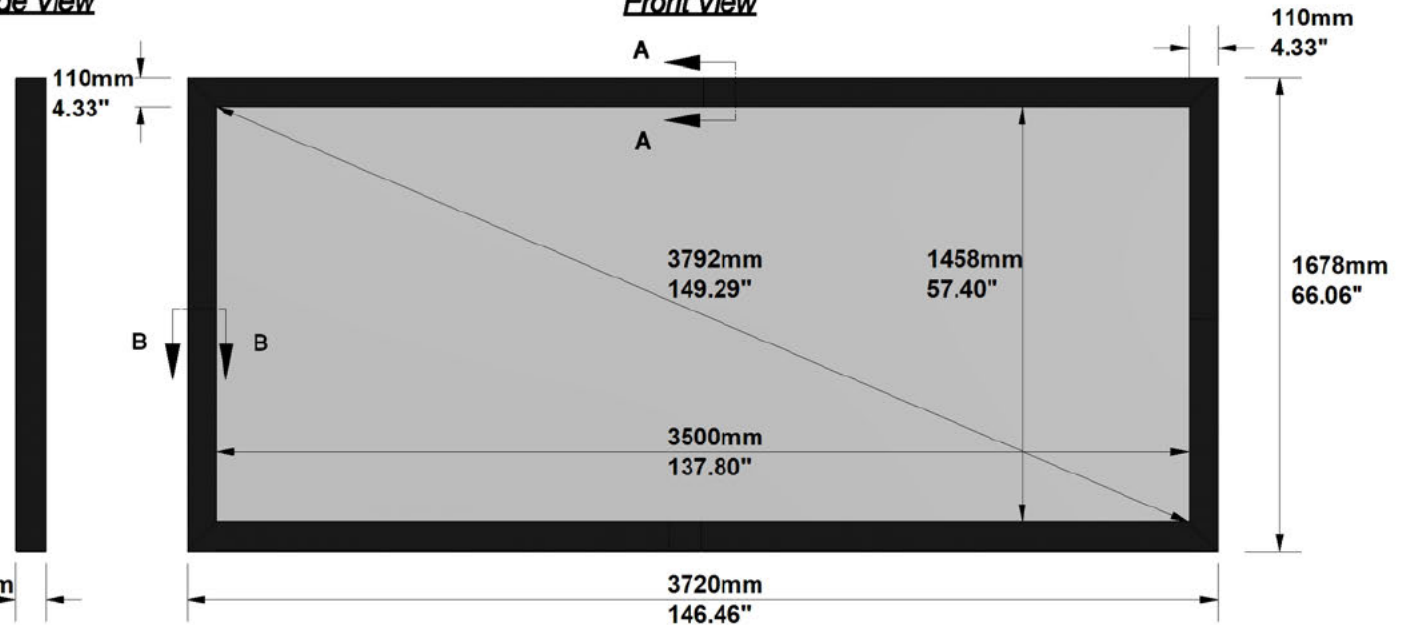

Front View

FRAME and NATIVE IMAGE TOLERANCE:

UP TO	MM	INCHES
2500mm/98"	+/- 3mm	+/- 0.12"
4000mm/157"	+/- 5mm	+/- 0.20"
8000mm/315"	+/- 10mm	+/- 0.39"

HOUSING TOLERANCE:		
UP TO	MM	INCHES
2500mm/98"	+/- 9mm	+/- 0.35"
4000mm/157"	+/- 15mm	+/- 0.59"
8000mm/315"	+/- 30mm	+/- 1.18"

Autogenerated Drawing - Not in Scale