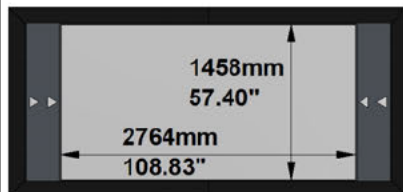

## AVAILABLE FORMATS:

With Lateral Masking to 1.78:1 Aspect Ratio

With Lateral Masking to 1.85:1 Aspect Ratio

With Lateral Masking to 1.89:1 Aspect Ratio

With Lateral Masking to 2.35:1 Aspect Ratio