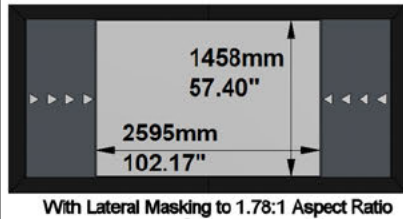

## SCREEN:

PFMAMMLR-00006

Description: 3500-MMLR-2.40-RW2  
Description 2: Overall size 3.720x1.678 mm  
Screen Model: MovieMask LR  
Native Aspect Ratio: 2.40 Blu-Ray scope (12:5)  
Fabric: Reference White 2  
Dimension Range: 3500mm

## AVAILABLE FORMATS:

With Lateral Masking to 1.78:1 Aspect Ratio

With Lateral Masking to 1.85:1 Aspect Ratio

With Lateral Masking to 1.89:1 Aspect Ratio

With Lateral Masking to 2.35:1 Aspect Ratio