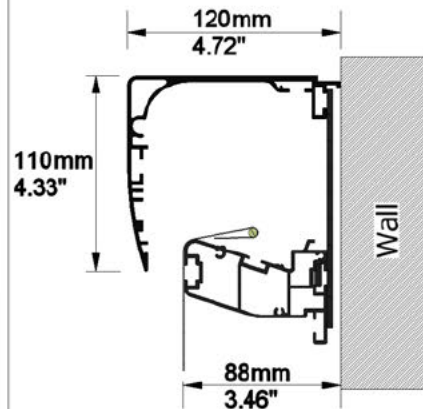

## SCREEN:

PFMAMMLR-00006

Description: 3500-MMLR-2.40-RW2  
Description 2: Overall size 3.720x1.678 mm  
Screen Model: MovieMask LR  
Native Aspect Ratio: 2.40 Blu-Ray scope (12:5)  
Fabric: Reference White 2  
Dimension Range: 3500mm

## AVAILABLE FORMATS:

With Lateral Masking to 1.78:1 Aspect Ratio

With Lateral Masking to 1.85:1 Aspect Ratio

With Lateral Masking to 1.89:1 Aspect Ratio

With Lateral Masking to 2.35:1 Aspect Ratio

## Cross Section A-A