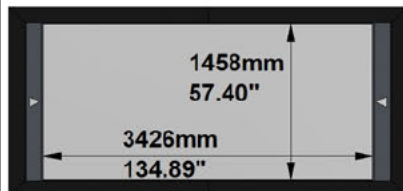

## AVAILABLE FORMATS:

With Lateral Masking to 1.78:1 Aspect Ratio

With Lateral Masking to 1.85:1 Aspect Ratio

With Lateral Masking to 1.89:1 Aspect Ratio

With Lateral Masking to 2.35:1 Aspect Ratio