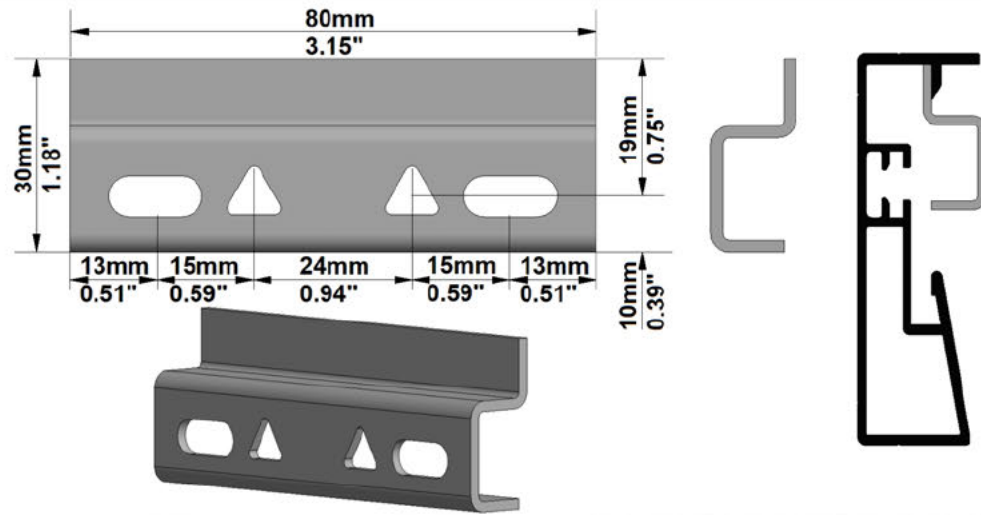

SCREEN CONFIGURATION SUMMARY

PROJECT: WP22-07701 - FRAMEPRO 3340 RG2

SCREEN: PFIFFRAMEPRORE-00758 - 3340-FRAMEPRORE-1.78-RG2

MOUNTING BRACKETS AND INSTALLATION VIEW:

BRACKETS FOR FRAME PRO RE, RB, FB <=3000 OVERALL SCREEN