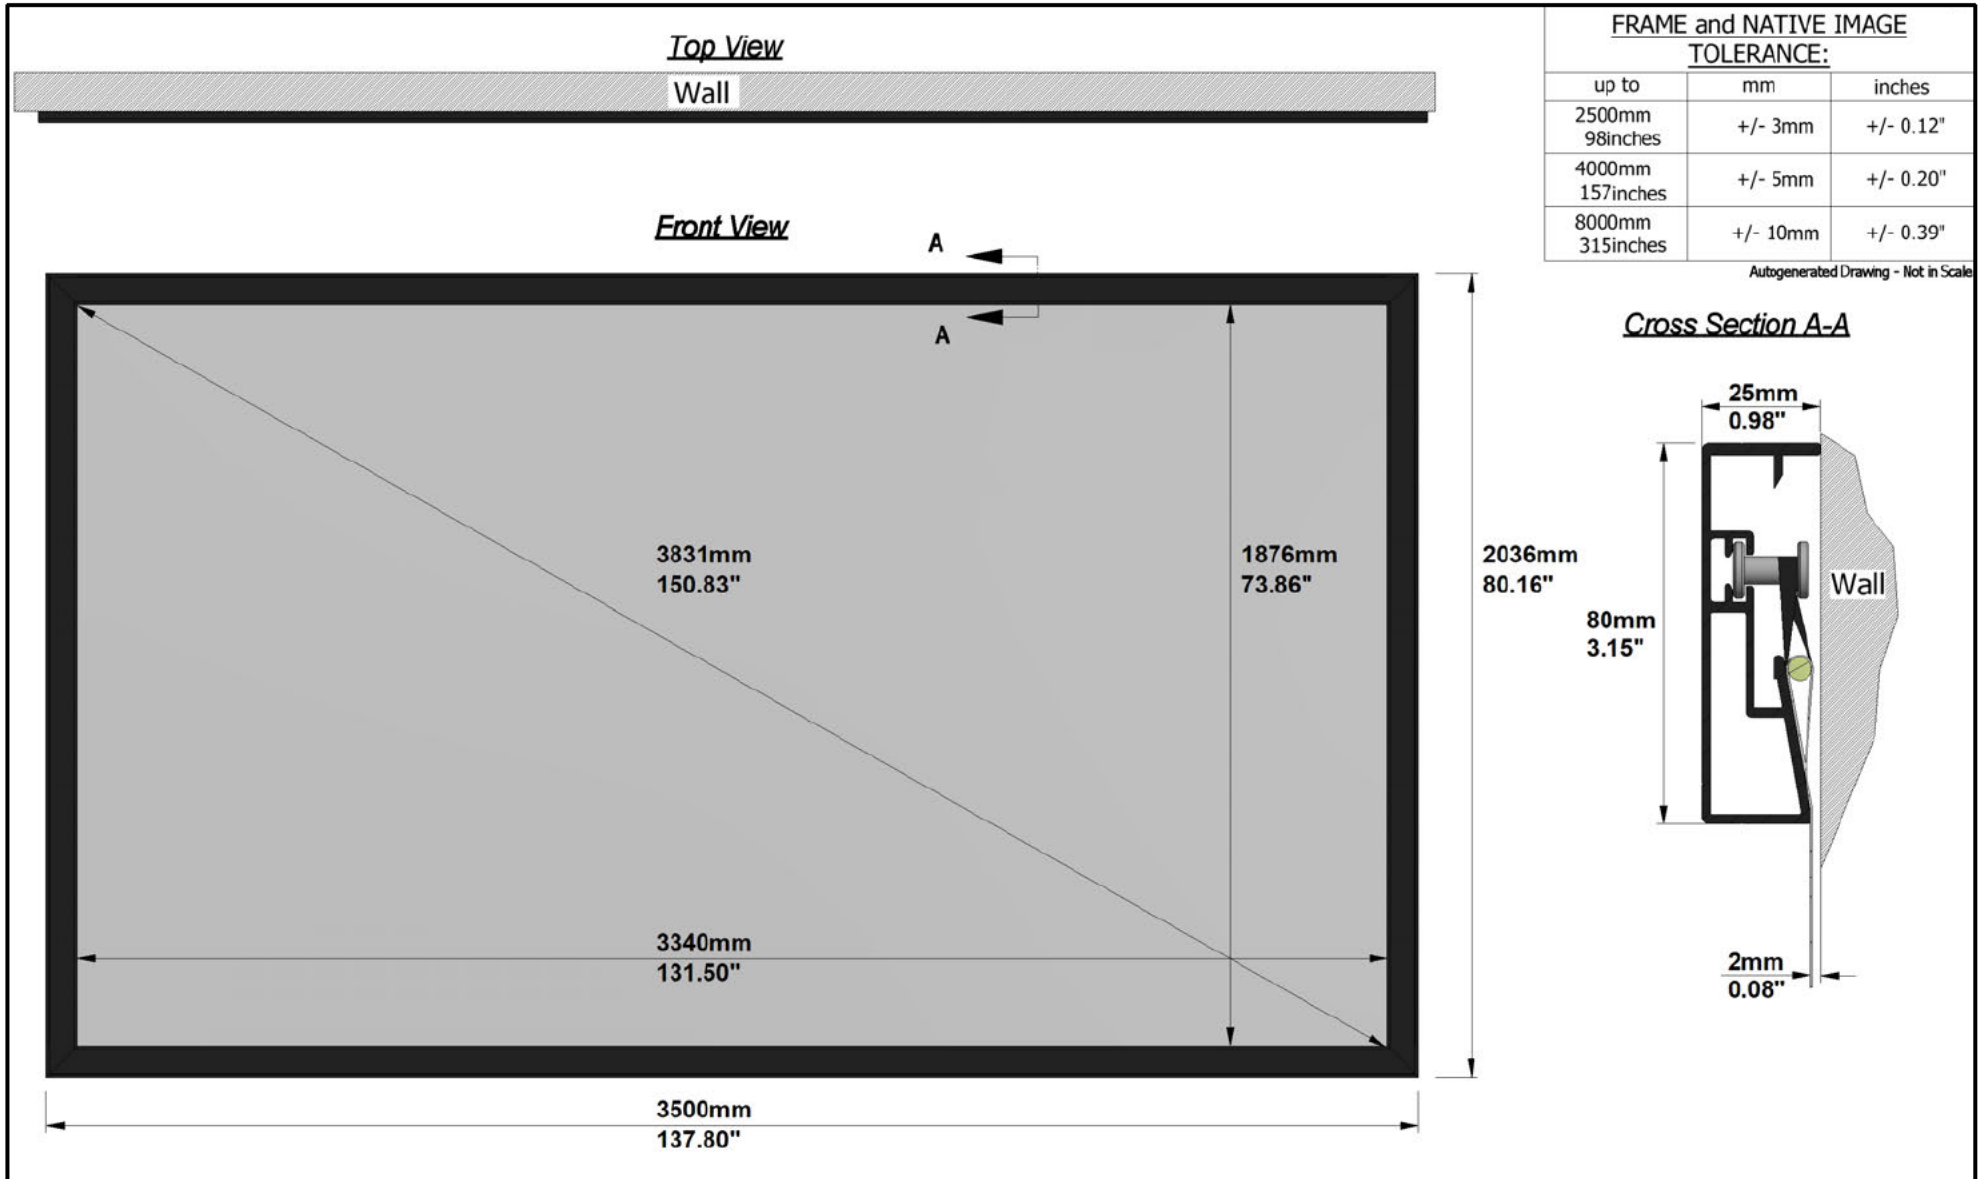

SCREEN CONFIGURATION SUMMARY

PROJECT: WP22-07701 - FRAMEPRO 3340 RG2

SCREEN: PFIXFRAMEPRORE-00758 - 3340-FRAMEPRORE-1.78-RG2