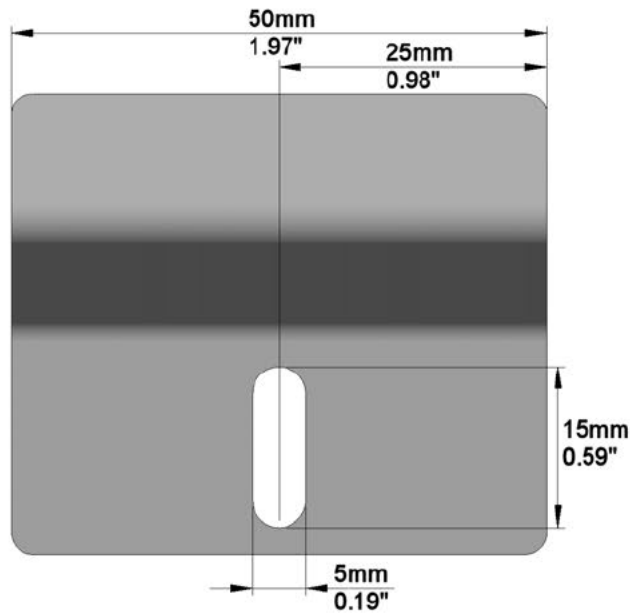

Email: [REDACTED]

Website: [REDACTED]

Comments:

SCREEN CONFIGURATION SUMMARY

PROJECT: WP22-07884 - PLANO 3000 VAC

SCREEN: PFIXPLANO-00180 - 3000-PLANO-1.78-VAC

FRAME and NATIVE IMAGE TOLERANCE:		
up to	mm	inches
2500mm 98inches	+/- 3mm	+/- 0.12"
4000mm 157inches	+/- 5mm	+/- 0.20"
8000mm 315inches	+/- 10mm	+/- 0.39"

SCREEN CONFIGURATION SUMMARY

PROJECT: WP22-07884 - PLANO 3000 VAC

SCREEN: PFIXPLANO-00180 - 3000-PLANO-1.78-VAC

MOUNTING BRACKETS AND INSTALLATION VIEW:

PACKAGING INFORMATION:

ESTIMATED SCREEN NET WEIGHT:

	SHIPPING DIMENSIONS				NUMBER OF BOXES	TOTAL SHIPPING WEIGHT	
	LENGTH	DEPTH	HEIGHT	PALLET HEIGHT		kg	lbs
mm	3350mm	150mm	180mm	290mm	1	kg	26.60
inches	131.89"	5.91"	7.09"	11.42"		lbs	58.52

Autogenerated Drawing - Not in Scale

Detail A