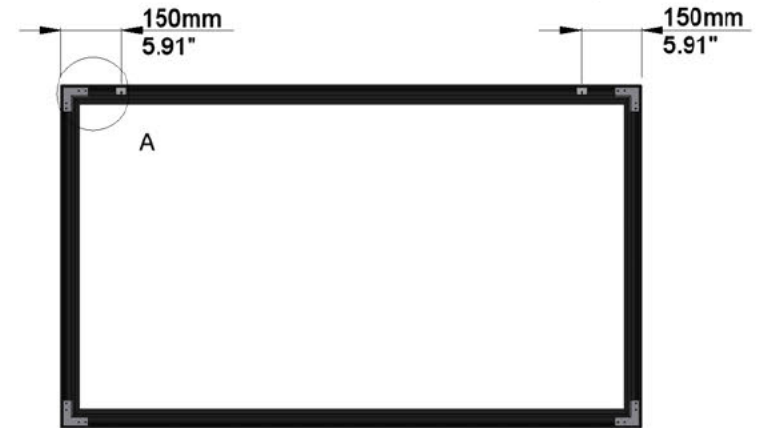

SCREEN CONFIGURATION SUMMARY

PROJECT: WP22-07884 - PLANO 3000 VAC

SCREEN: PFIXPLANO-00180 - 3000-PLANO-1.78-VAC

MOUNTING BRACKETS AND INSTALLATION VIEW:

PACKAGING INFORMATION:

ESTIMATED SCREEN NET WEIGHT:

	SHIPPING DIMENSIONS				NUMBER OF BOXES	TOTAL SHIPPING WEIGHT	
	LENGTH	DEPTH	HEIGHT	PALLET HEIGHT		kg	lbs
mm	3350mm	150mm	180mm	290mm	1	kg	26.60
inches	131.89"	5.91"	7.09"	11.42"		lbs	58.52

Autogenerated Drawing - Not in Scale

Detail A