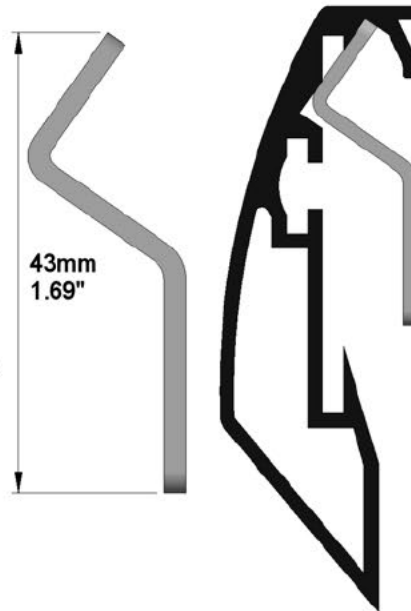

SCREEN CONFIGURATION SUMMARY

PROJECT: WP22-07884 - PLANO 3000 VAC

SCREEN: PFIXPLANO-00180 - 3000-PLANO-1.78-VAC

SCREEN:

PFIXPLANO-00180

Description: 3000-PLANO-1.78-VAC
Description 2: Overall size 3.170x1.855mm
Screen Model: Plano
Native Aspect Ratio: 1.78 Widescreen TV (16:9)
Fabric: Vision Acoustik
Dimension Range: 3000 mm Viewing Area

Email: [REDACTED]

Website: [REDACTED]

Comments:

SCREEN CONFIGURATION SUMMARY

PROJECT: WP22-07884 - PLANO 3000 VAC

SCREEN: PFIXPLANO-00180 - 3000-PLANO-1.78-VAC

FRAME and NATIVE IMAGE TOLERANCE:		
up to	mm	inches
2500mm 98inches	+/- 3mm	+/- 0.12"
4000mm 157inches	+/- 5mm	+/- 0.20"
8000mm 315inches	+/- 10mm	+/- 0.39"

SCREEN CONFIGURATION SUMMARY

PROJECT: WP22-07884 - PLANO 3000 VAC

SCREEN: PFIXPLANO-00180 - 3000-PLANO-1.78-VAC

MOUNTING BRACKETS AND INSTALLATION VIEW:

PACKAGING INFORMATION:

ESTIMATED SCREEN NET WEIGHT:

	SHIPPING DIMENSIONS				NUMBER OF BOXES	TOTAL SHIPPING WEIGHT	
	LENGTH	DEPTH	HEIGHT	PALLET HEIGHT		kg	lbs
mm	3350mm	150mm	180mm	290mm	1	kg	26.60
inches	131.89"	5.91"	7.09"	11.42"		lbs	58.52

Autogenerated Drawing - Not in Scale

Detail A