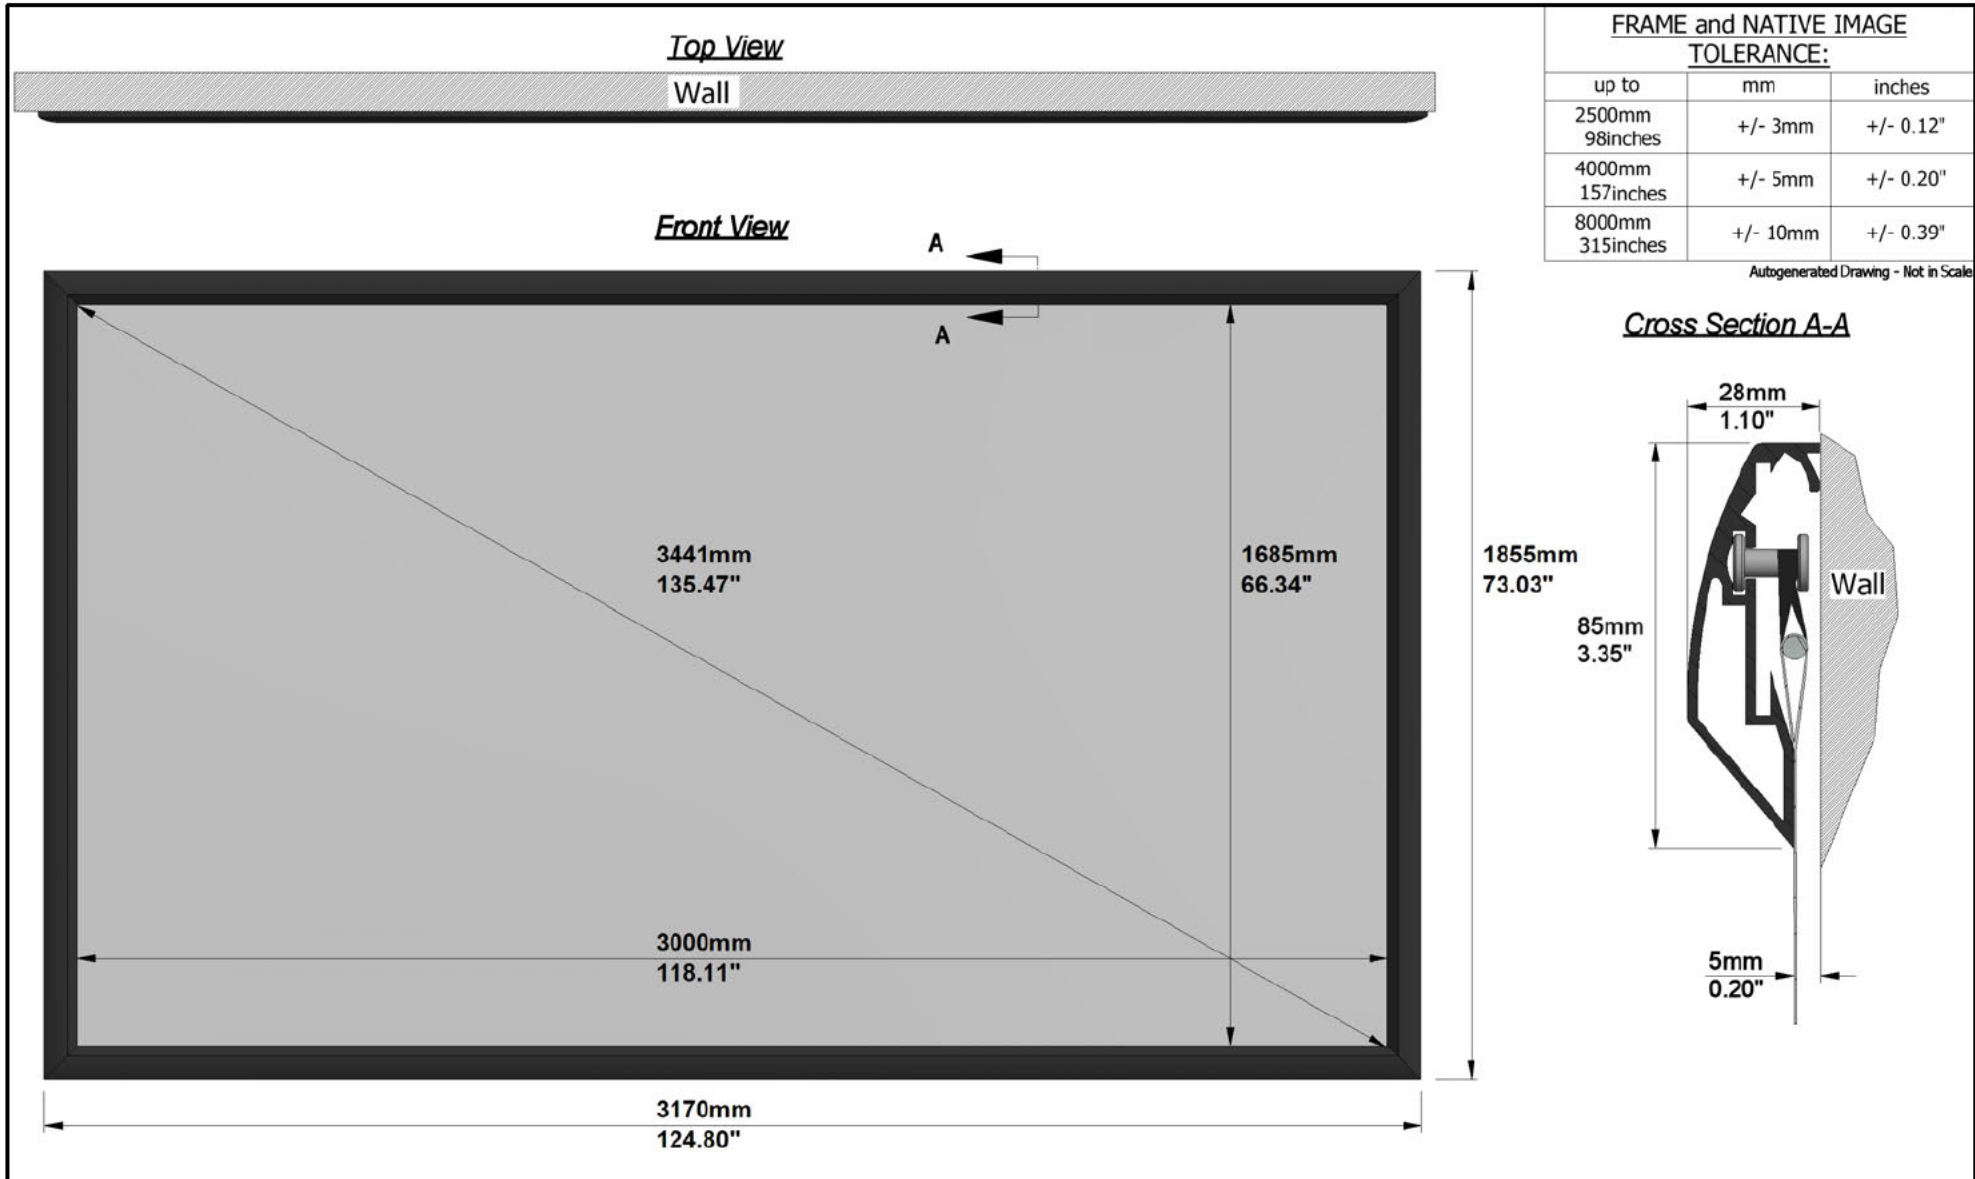

SCREEN CONFIGURATION SUMMARY

PROJECT: WP22-07884 - PLANO 3000 VAC

SCREEN: PFIXPLANO-00180 - 3000-PLANO-1.78-VAC

SCREEN:

PFIXPLANO-00180

Description: 3000-PLANO-1.78-VAC
Description 2: Overall size 3.170x1.855mm
Screen Model: Plano
Native Aspect Ratio: 1.78 Widescreen TV (16:9)
Fabric: Vision Acoustik
Dimension Range: 3000 mm Viewing Area

Email: [REDACTED]

Website: [REDACTED]

Comments:

SCREEN CONFIGURATION SUMMARY

PROJECT: WP22-07884 - PLANO 3000 VAC

SCREEN: PFIXPLANO-00180 - 3000-PLANO-1.78-VAC

FRAME and NATIVE IMAGE TOLERANCE:		
up to	mm	inches
2500mm 98inches	+/- 3mm	+/- 0.12"
4000mm 157inches	+/- 5mm	+/- 0.20"
8000mm 315inches	+/- 10mm	+/- 0.39"

SCREEN CONFIGURATION SUMMARY

PROJECT: WP22-07884 - PLANO 3000 VAC

SCREEN: PFIXPLANO-00180 - 3000-PLANO-1.78-VAC

MOUNTING BRACKETS AND INSTALLATION VIEW:

PACKAGING INFORMATION:

ESTIMATED SCREEN NET WEIGHT:

	SHIPPING DIMENSIONS				NUMBER OF BOXES	TOTAL SHIPPING WEIGHT	
	LENGTH	DEPTH	HEIGHT	PALLET HEIGHT		kg	lbs
mm	3350mm	150mm	180mm	290mm	1	kg	26.60
inches	131.89"	5.91"	7.09"	11.42"		lbs	58.52

Autogenerated Drawing - Not in Scale

Detail A