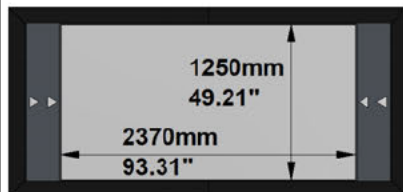

PROJECT: WP23-00675 - MovieMaskLR 3000 240 RGR

SCREEN: PFMAMMLR-00025 - 3000-MMLR-2.40-RG2

AVAILABLE FORMATS:

With Lateral Masking to 1.78:1 Aspect Ratio

With Lateral Masking to 1.85:1 Aspect Ratio

With Lateral Masking to 1.89:1 Aspect Ratio

With Lateral Masking to 2.35:1 Aspect Ratio

Cross Section A-A

Cross Section B-B

Side View

Front View

FRAME and NATIVE IMAGE TOLERANCE:

UP TO	MM	INCHES
2500mm/98"	+/- 3mm	+/- 0.12"
4000mm/157"	+/- 5mm	+/- 0.20"
8000mm/315"	+/- 10mm	+/- 0.39"

HOUSING TOLERANCE:

UP TO	MM	INCHES
2500mm/98"	+/- 9mm	+/- 0.35"
4000mm/157"	+/- 15mm	+/- 0.59"
8000mm/315"	+/- 30mm	+/- 1.18"

Autogenerated Drawing - Not in Scale

SCREEN CONFIGURATION SUMMARY

PROJECT: WP23-00675 - MovieMaskLR 3000 240 RGR