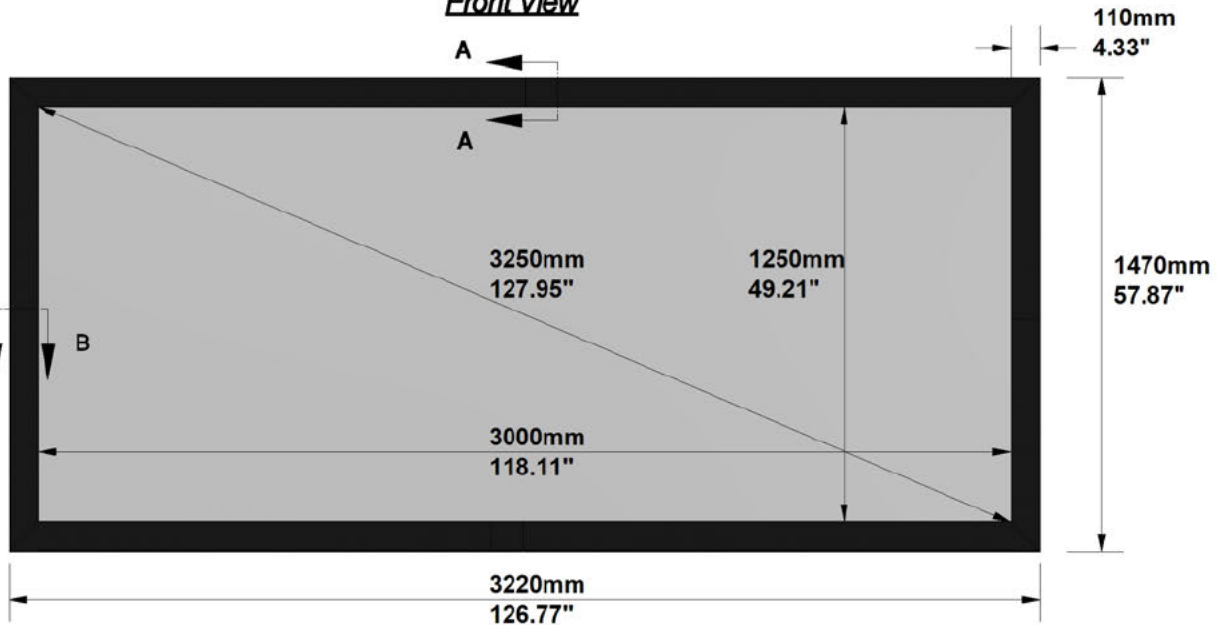

SCREEN CONFIGURATION SUMMARY

PROJECT: WP23-00675 - MovieMaskLR 3000 240 RGR

SCREEN: PFMAMMLR-00025 - 3000-MMLR-2.40-RG2

SCREEN:

PFMAMMLR-00025

Description: 3000-MMLR-2.40-RG2
Description 2: Overall size 3.220x1.470 mm
Screen Model: MovieMask LR
Native Aspect Ratio: 2.40 Blu-Ray scope (12:5)
Fabric: Reference Grey 2
Dimension Range: 3000mm

PROJECT: WP23-00675 - MovieMaskLR 3000 240 RGR

SCREEN: PFMAMMLR-00025 - 3000-MMLR-2.40-RG2

AVAILABLE FORMATS:

With Lateral Masking to 1.78:1 Aspect Ratio

With Lateral Masking to 1.85:1 Aspect Ratio

With Lateral Masking to 1.89:1 Aspect Ratio

With Lateral Masking to 2.35:1 Aspect Ratio

Cross Section A-A

Cross Section B-B

Side View

Front View

FRAME and NATIVE IMAGE TOLERANCE:

UP TO	MM	INCHES
2500mm/98"	+/- 3mm	+/- 0.12"
4000mm/157"	+/- 5mm	+/- 0.20"
8000mm/315"	+/- 10mm	+/- 0.39"

HOUSING TOLERANCE:

UP TO	MM	INCHES
2500mm/98"	+/- 9mm	+/- 0.35"
4000mm/157"	+/- 15mm	+/- 0.59"
8000mm/315"	+/- 30mm	+/- 1.18"

Autogenerated Drawing - Not in Scale

SCREEN CONFIGURATION SUMMARY

PROJECT: WP23-00675 - MovieMaskLR 3000 240 RGR