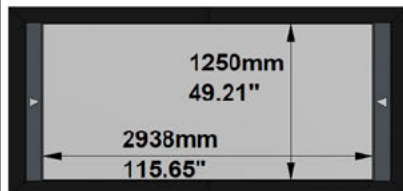

PROJECT: WP23-00675 - MovieMaskLR 3000 240 RGR

SCREEN: PFMAMMLR-00025 - 3000-MMLR-2.40-RG2

AVAILABLE FORMATS:

With Lateral Masking to 1.78:1 Aspect Ratio

With Lateral Masking to 1.85:1 Aspect Ratio

With Lateral Masking to 1.89:1 Aspect Ratio

With Lateral Masking to 2.35:1 Aspect Ratio

Cross Section A-A

Cross Section B-B

Side View

Front View

FRAME and NATIVE IMAGE TOLERANCE:

UP TO	MM	INCHES
2500mm/98"	+/- 3mm	+/- 0.12"
4000mm/157"	+/- 5mm	+/- 0.20"
8000mm/315"	+/- 10mm	+/- 0.39"