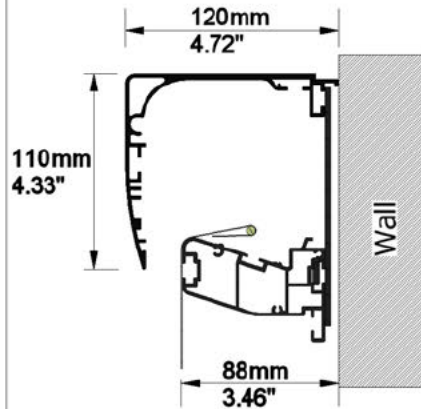

SCREEN CONFIGURATION SUMMARY

PROJECT: WP23-00675 - MovieMaskLR 3000 240 RGR

SCREEN: PFMAMMLR-00025 - 3000-MMLR-2.40-RG2

SCREEN:

PFMAMMLR-00025

Description: 3000-MMLR-2.40-RG2
Description 2: Overall size 3.220x1.470 mm
Screen Model: MovieMask LR
Native Aspect Ratio: 2.40 Blu-Ray scope (12:5)
Fabric: Reference Grey 2
Dimension Range: 3000mm

PROJECT: WP23-00675 - MovieMaskLR 3000 240 RGR

SCREEN: PFMAMMLR-00025 - 3000-MMLR-2.40-RG2

AVAILABLE FORMATS:

With Lateral Masking to 1.78:1 Aspect Ratio

With Lateral Masking to 1.85:1 Aspect Ratio

With Lateral Masking to 1.89:1 Aspect Ratio

With Lateral Masking to 2.35:1 Aspect Ratio

Cross Section A-A

Cross Section B-B

Side View

Front View

FRAME and NATIVE IMAGE TOLERANCE:

UP TO	MM	INCHES
2500mm/98"	+/- 3mm	+/- 0.12"
4000mm/157"	+/- 5mm	+/- 0.20"
8000mm/315"	+/- 10mm	+/- 0.39"

HOUSING TOLERANCE:

UP TO	MM	INCHES
2500mm/98"	+/- 9mm	+/- 0.35"
4000mm/157"	+/- 15mm	+/- 0.59"
8000mm/315"	+/- 30mm	+/- 1.18"

Autogenerated Drawing - Not in Scale

SCREEN CONFIGURATION SUMMARY

PROJECT: WP23-00675 - MovieMaskLR 3000 240 RGR