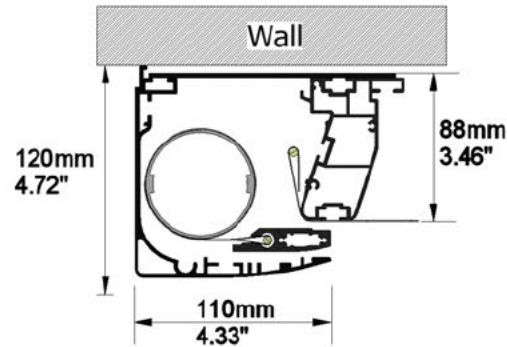

SCREEN CONFIGURATION SUMMARY

PROJECT: WP23-00675 - MovieMaskLR 3000 240 RGR

SCREEN: PFMAMMLR-00025 - 3000-MMLR-2.40-RG2

SCREEN:

PFMAMMLR-00025

Description: 3000-MMLR-2.40-RG2
Description 2: Overall size 3.220x1.470 mm
Screen Model: MovieMask LR
Native Aspect Ratio: 2.40 Blu-Ray scope (12:5)
Fabric: Reference Grey 2
Dimension Range: 3000mm

PROJECT: WP23-00675 - MovieMaskLR 3000 240 RGR

SCREEN: PFMAMMLR-00025 - 3000-MMLR-2.40-RG2

AVAILABLE FORMATS:

With Lateral Masking to 1.78:1 Aspect Ratio

With Lateral Masking to 1.85:1 Aspect Ratio

With Lateral Masking to 1.89:1 Aspect Ratio

With Lateral Masking to 2.35:1 Aspect Ratio

Cross Section A-A

Cross Section B-B

Side View

Front View

FRAME and NATIVE IMAGE TOLERANCE:

UP TO	MM	INCHES
2500mm/98"	+/- 3mm	+/- 0.12"
4000mm/157"	+/- 5mm	+/- 0.20"
8000mm/315"	+/- 10mm	+/- 0.39"

HOUSING TOLERANCE:

UP TO	MM	INCHES
2500mm/98"	+/- 9mm	+/- 0.35"
4000mm/157"	+/- 15mm	+/- 0.59"
8000mm/315"	+/- 30mm	+/- 1.18"

Autogenerated Drawing - Not in Scale

SCREEN CONFIGURATION SUMMARY

PROJECT: WP23-00675 - MovieMaskLR 3000 240 RGR