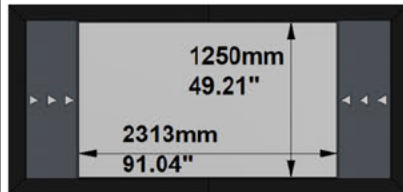

PROJECT: WP23-00675 - MovieMaskLR 3000 240 RGR

SCREEN: PFMAMMLR-00025 - 3000-MMLR-2.40-RG2

AVAILABLE FORMATS:

With Lateral Masking to 1.78:1 Aspect Ratio

With Lateral Masking to 1.85:1 Aspect Ratio

With Lateral Masking to 1.89:1 Aspect Ratio

With Lateral Masking to 2.35:1 Aspect Ratio

Cross Section A-A

Cross Section B-B

Side View

Front View

FRAME and NATIVE IMAGE TOLERANCE:

UP TO	MM	INCHES
2500mm/98"	+/- 3mm	+/- 0.12"
4000mm/157"	+/- 5mm	+/- 0.20"
8000mm/315"	+/- 10mm	+/- 0.39"