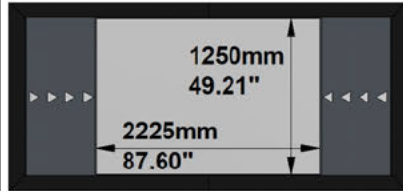

PROJECT: WP23-00675 - MovieMaskLR 3000 240 RGR

SCREEN: PFMAMMLR-00025 - 3000-MMLR-2.40-RG2

AVAILABLE FORMATS:

With Lateral Masking to 1.78:1 Aspect Ratio

With Lateral Masking to 1.85:1 Aspect Ratio

With Lateral Masking to 1.89:1 Aspect Ratio

With Lateral Masking to 2.35:1 Aspect Ratio

Cross Section A-A

Cross Section B-B

Side View

Front View

FRAME and NATIVE IMAGE TOLERANCE:

UP TO	MM	INCHES
2500mm/98"	+/- 3mm	+/- 0.12"
4000mm/157"	+/- 5mm	+/- 0.20"
8000mm/315"	+/- 10mm	+/- 0.39"