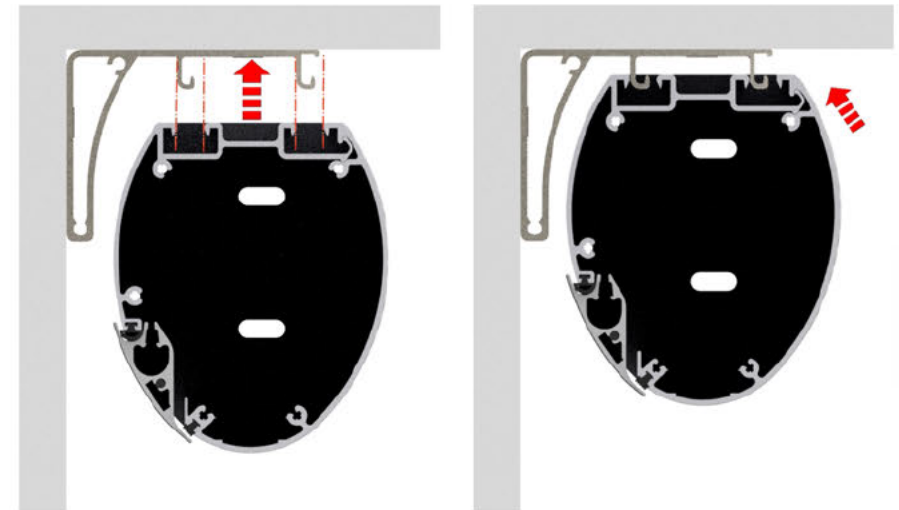

PACKAGING INFORMATION:

ESTIMATED SCREEN NET WEIGHT: 37.20Kg
81.80Lbs

	SHIPPING DIMENSION				NUMBER OF PACKAGE	TOTAL SHIPPING WEIGHT
	LENGHT	DEPTH	HEIGHT STD	HEIGHT PALLET		
mm	3760mm	200mm	210mm	320mm	1	kg 40.80
inches	148.03"	5.91"	7.09"	11.42"		lbs 89.76

1. FIX THE BRACKET ON THE WALL, AFTER INSERT THE CASING IN THE BRACKETS
2. INSERT THE BLOCKS SYSTEM BETWEEN THE CASING AND THE BRACETS

1.