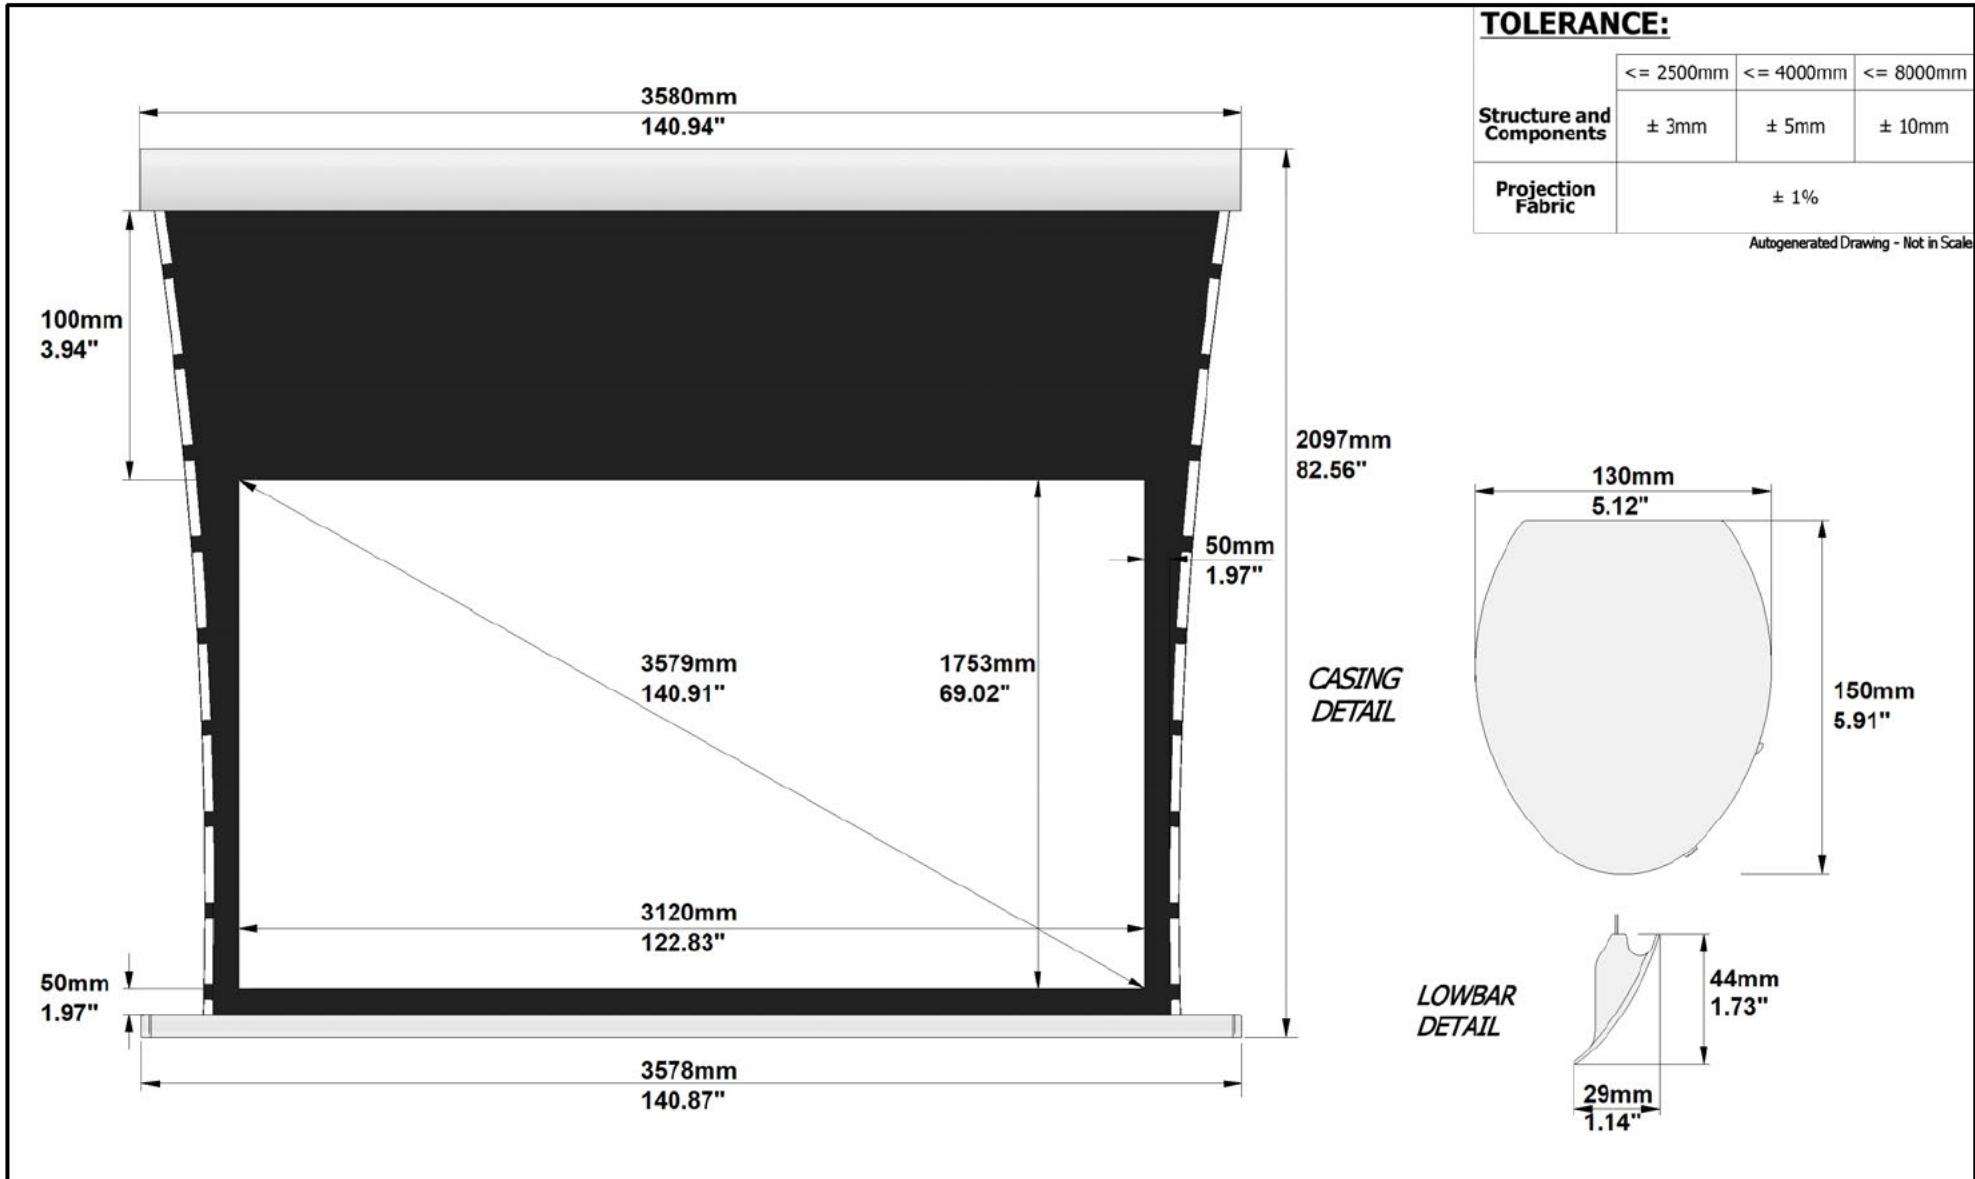

SCREEN CONFIGURATION SUMMARY

PROJECT: WP22-07561 - RUGBYPLUS 3120 RW2

SCREEN: PRONRUGBY-PLUS-00614 - 3120-RUGBY-PLUS-1.78-RW2-C05

SCREEN:

PRONRUGBY-PLUS-00614

Description: 3120-RUGBY-PLUS-1.78-RW2-C05
Description 2: Overall size 3.580x2.097 mm
Screen Model: Rugby-Plus
Native Aspect Ratio: 1.78 Widescreen TV (16:9)
Fabric: Reference White 2
Screen Finishing: Tensio Classic Border 5
Dimension Range: 3120 mm Viewing Area

	<= 2500mm	<= 4000mm	<= 8000mm
Structure and Components	± 3mm	± 5mm	± 10mm
Projection Fabric	± 1%		

Autogenerated Drawing - Not in Scale

SCREEN CONFIGURATION SUMMARY

PROJECT: WP22-07561 - RUGBYPLUS 3120 RW2

SCREEN: PRONRUGBY-PLUS-00614 - 3120-RUGBY-PLUS-1.78-RW2-C05

Autogenerate drawing - Not in scale

MOUNTING BRACKET AND INSTALLATION VIEW:

PACKAGING INFORMATION:

ESTIMATED SCREEN NET WEIGHT: 37.20Kg
81.80Lbs

	SHIPPING DIMENSION				NUMBER OF PACKAGE	TOTAL SHIPPING WEIGHT
	LENGHT	DEPTH	HEIGHT STD	HEIGHT PALLET		
mm	3760mm	200mm	210mm	320mm	1	kg 40.80
inches	148.03"	5.91"	7.09"	11.42"		lbs 89.76

1. FIX THE BRACKET ON THE WALL, AFTER INSERT THE CASING IN THE BRACKETS
2. INSERT THE BLOCKS SYSTEM BETWEEN THE CASING AND THE BRACETS