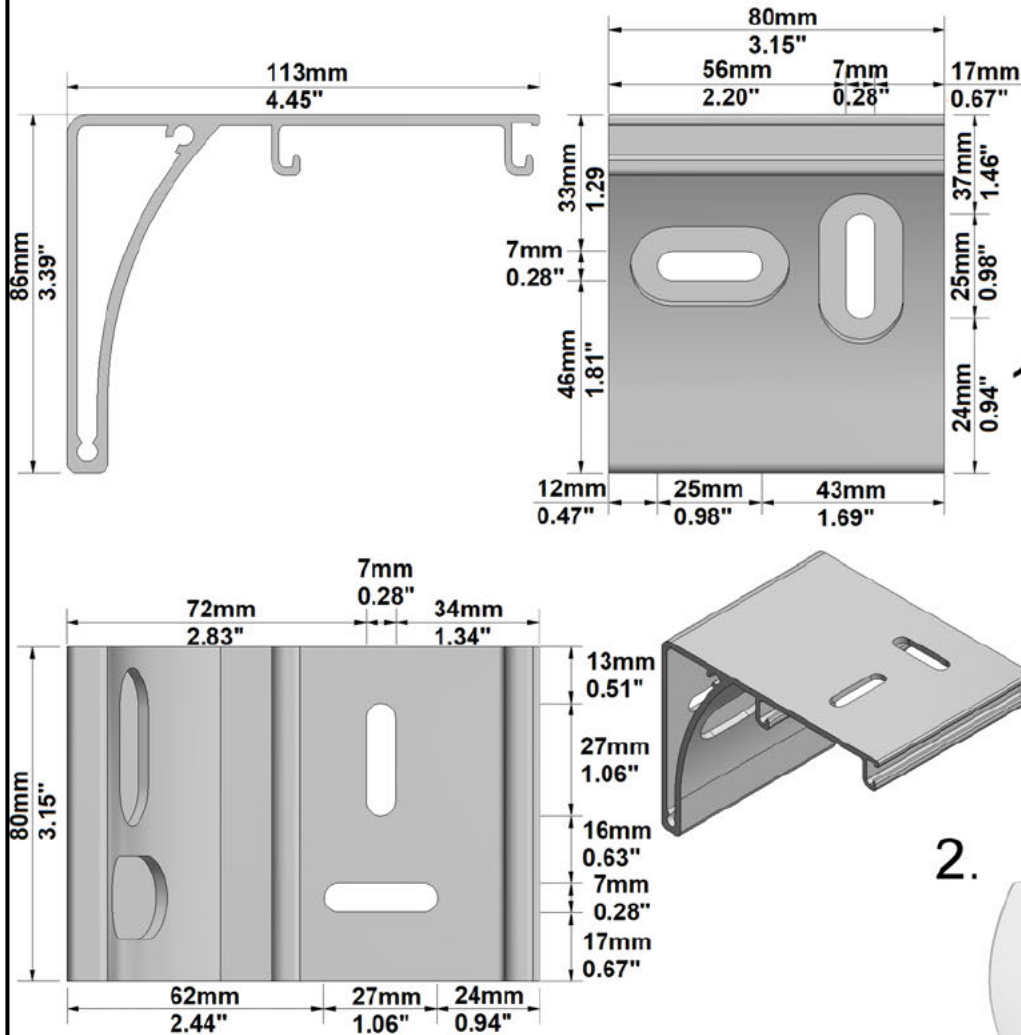

	<= 2500mm	<= 4000mm	<= 8000mm
Structure and Components	± 3mm	± 5mm	± 10mm
Projection Fabric	± 1%		

Autogenerated Drawing - Not in Scale

SCREEN CONFIGURATION SUMMARY

PROJECT: WP22-07561 - RUGBYPLUS 3120 RW2

SCREEN: PRONRUGBY-PLUS-00614 - 3120-RUGBY-PLUS-1.78-RW2-C05

Autogenerate drawing - Not in scale

MOUNTING BRACKET AND INSTALLATION VIEW:

PACKAGING INFORMATION:

ESTIMATED SCREEN NET WEIGHT: 37.20Kg
81.80Lbs