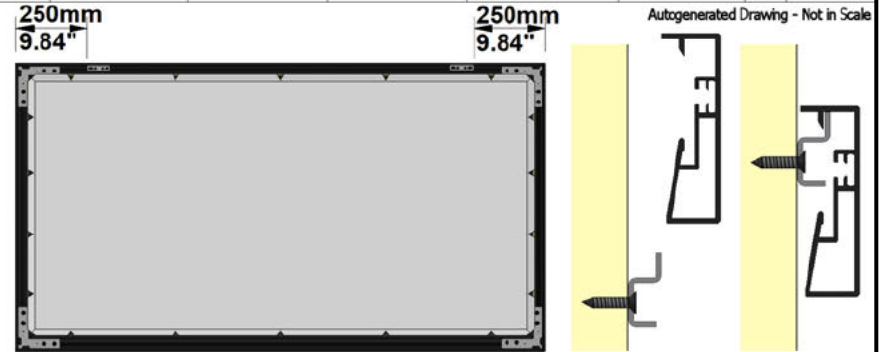

PACKAGING INFORMATION:

ESTIMATED SCREEN NET WEIGHT:

SHIPPING DIMENSIONS				NUMBER OF BOXES	TOTAL SHIPPING WEIGHT
LENGTH	DEPTH	HEIGHT	PALLET HEIGHT		
mm	150mm	180mm	290mm	1	kg
inches					lbs