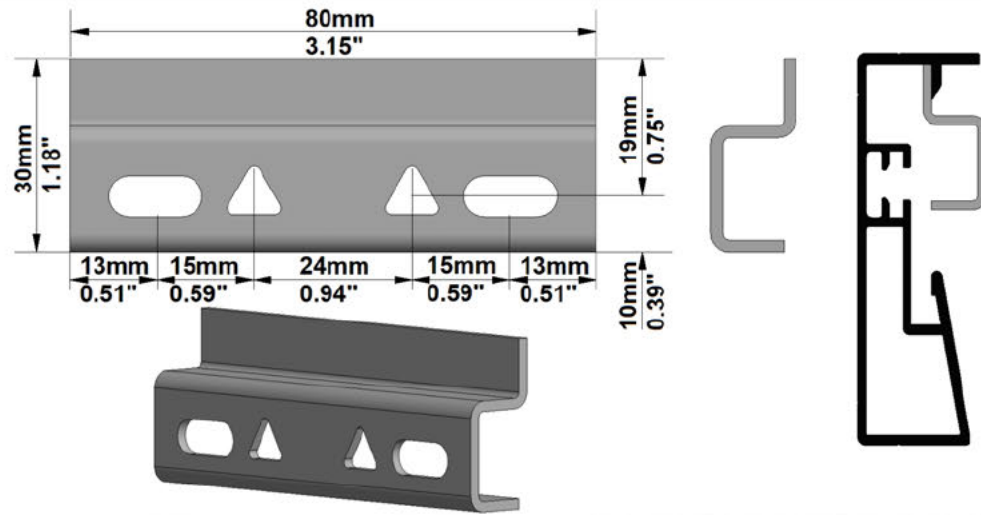

SCREEN CONFIGURATION SUMMARY

PROJECT: WP22-07557 - FRAMEPRO 3840 RW2

SCREEN: PFIFFRAMEPRORE-00754 - 3840-FRAMEPRORE-1.78-RW2

MOUNTING BRACKETS AND INSTALLATION VIEW:

BRACKETS FOR FRAME PRO RE, RB, FB <=3000 OVERALL SCREEN