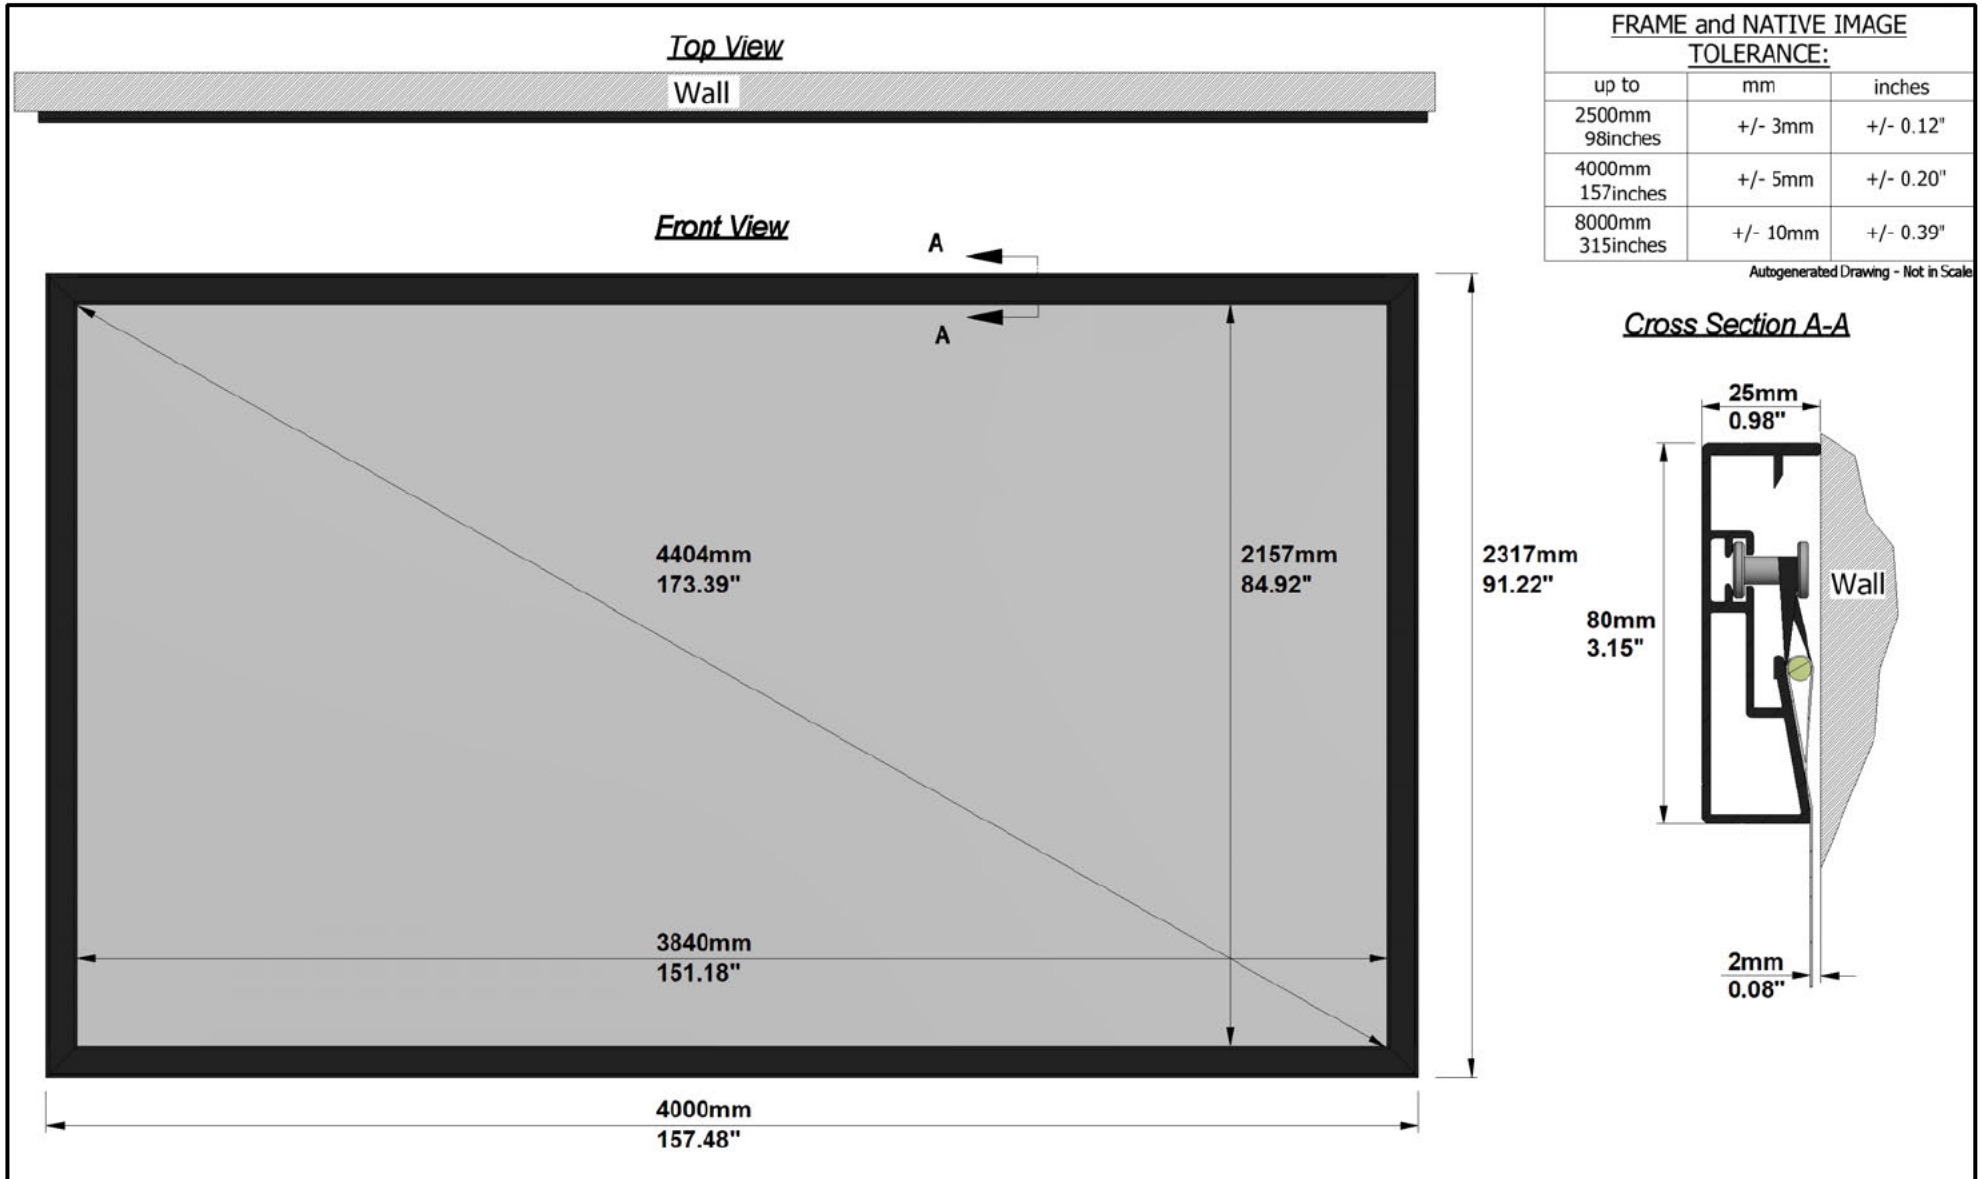

SCREEN CONFIGURATION SUMMARY

PROJECT: WP22-07557 - FRAMEPRO 3840 RW2

SCREEN: PFIXFRAMEPRORE-00754 - 3840-FRAMEPRORE-1.78-RW2