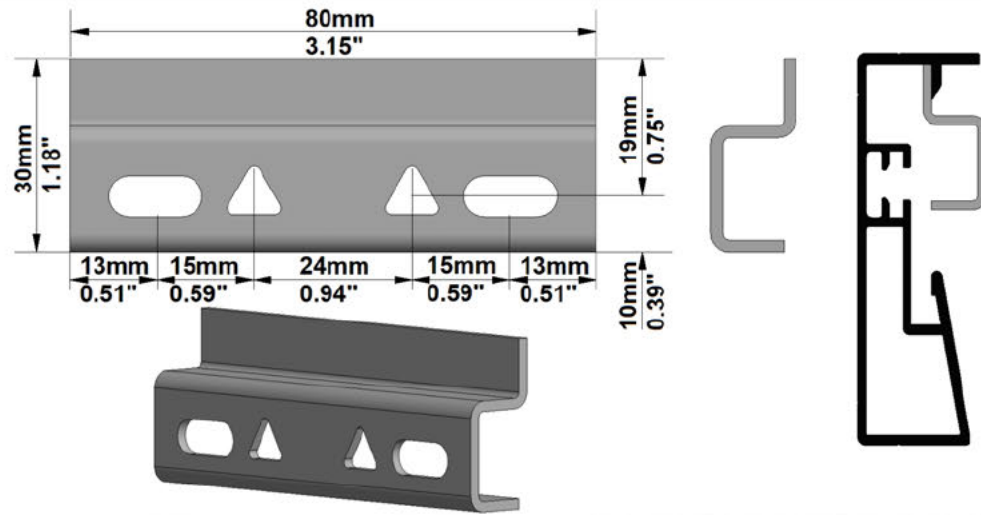

SCREEN CONFIGURATION SUMMARY

PROJECT: WP22-07553 - FRAMEPRO 3340 RW2

SCREEN: PFIFFRAMEPRORE-00748 - 3340-FRAMEPRORE-1.78-RW2

MOUNTING BRACKETS AND INSTALLATION VIEW:

BRACKETS FOR FRAME PRO RE, RB, FB <=3000 OVERALL SCREEN