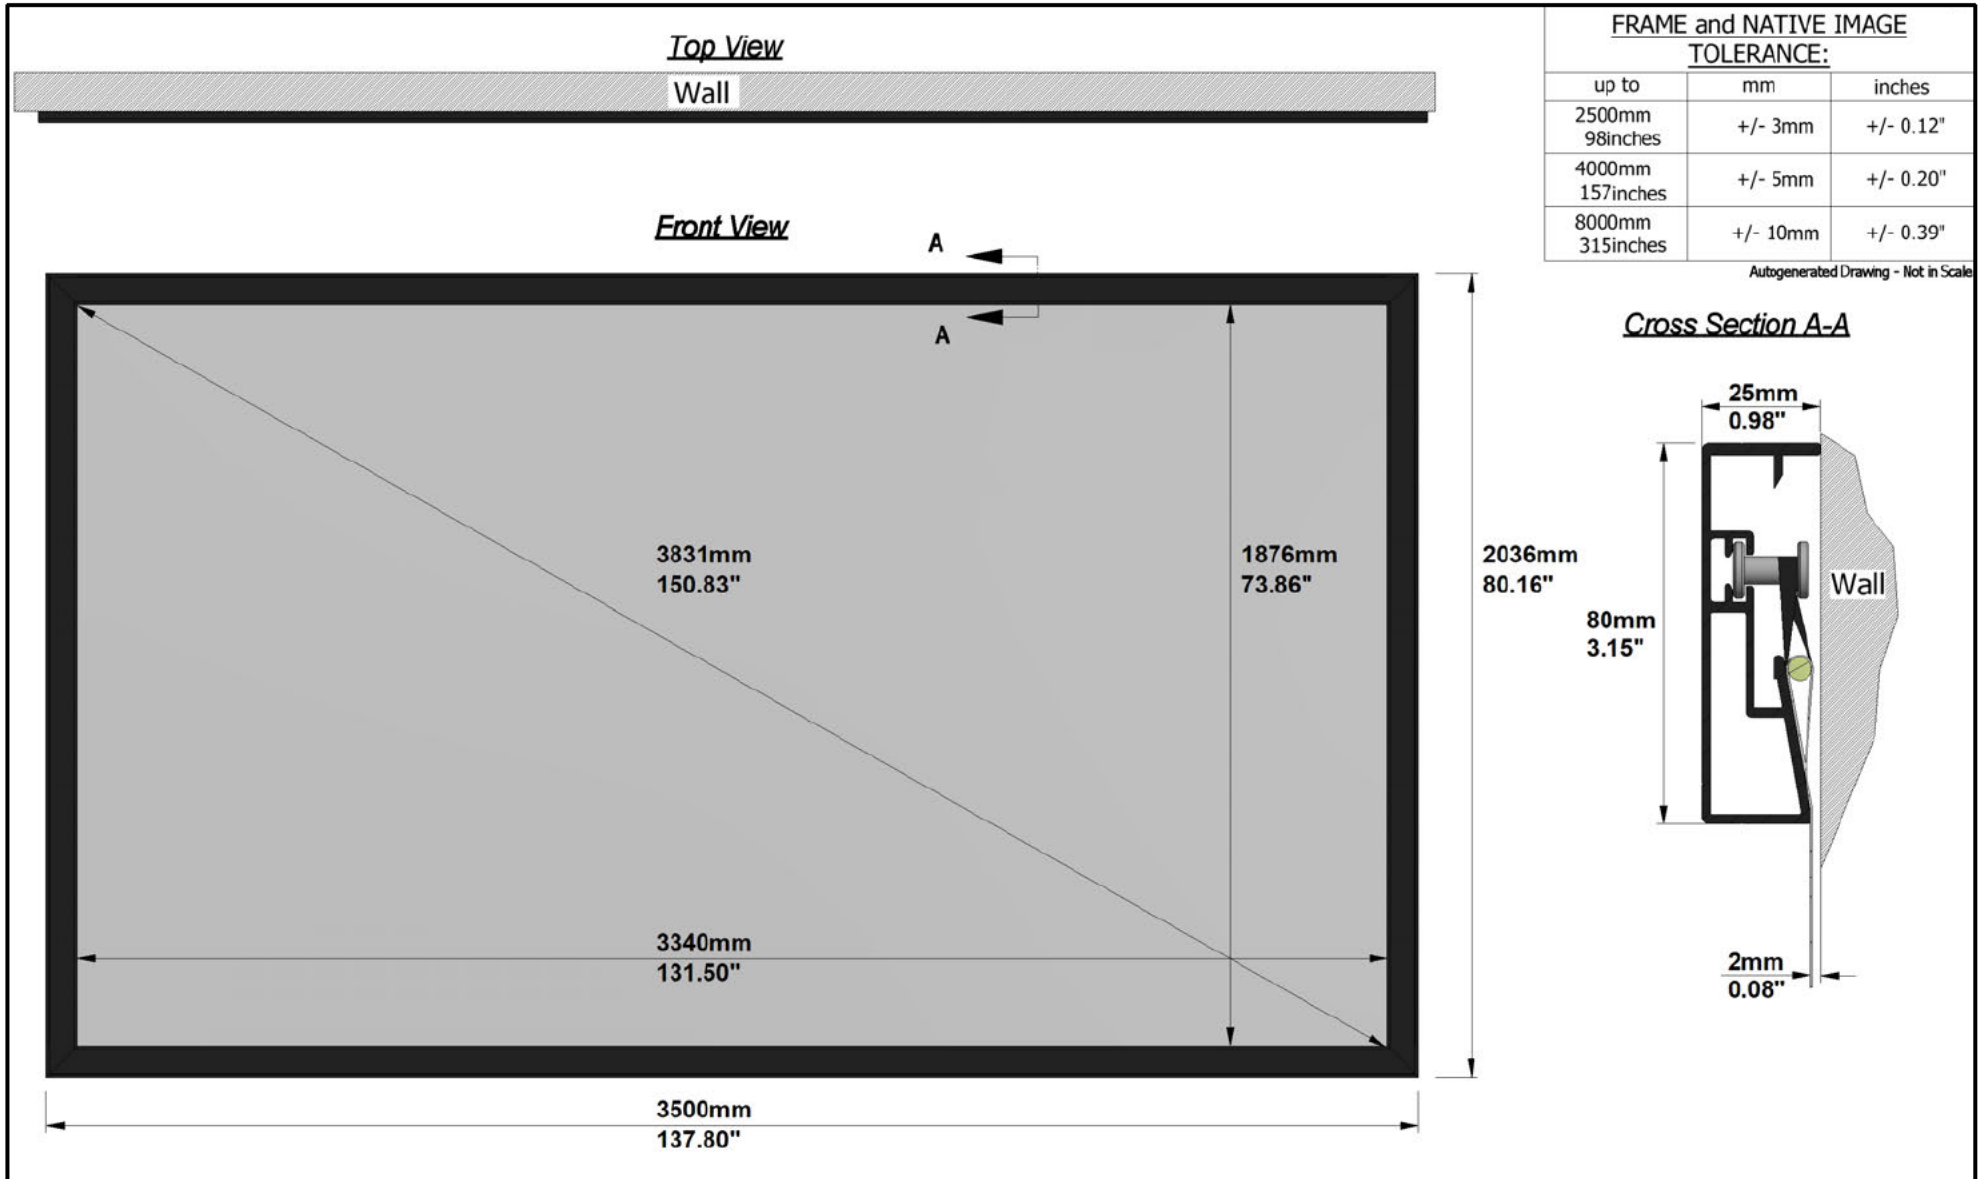

SCREEN CONFIGURATION SUMMARY

PROJECT: WP22-07553 - FRAMEPRO 3340 RW2

SCREEN: PFIXFRAMEPRORE-00748 - 3340-FRAMEPRORE-1.78-RW2