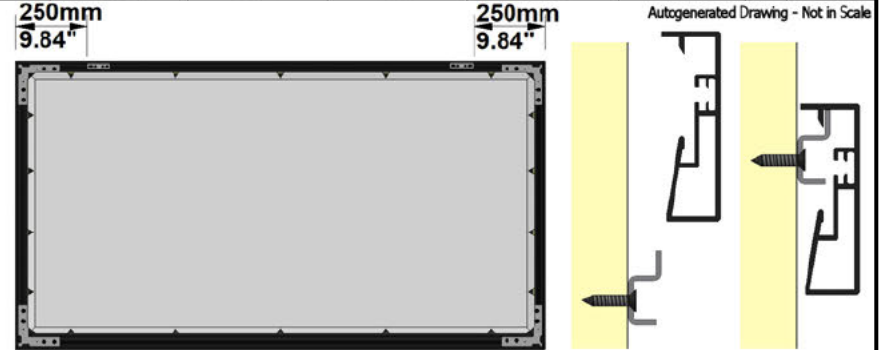

PACKAGING INFORMATION:

ESTIMATED SCREEN NET WEIGHT: 22.40Kg
49.30Lbs

SHIPPING DIMENSIONS				NUMBER OF BOXES	TOTAL SHIPPING WEIGHT
LENGTH	DEPTH	HEIGHT	PALLET HEIGHT		
mm	2376mm	150mm	180mm	1	kg 25.70
inches	93.54"	5.91"	7.09"		lbs 56.54