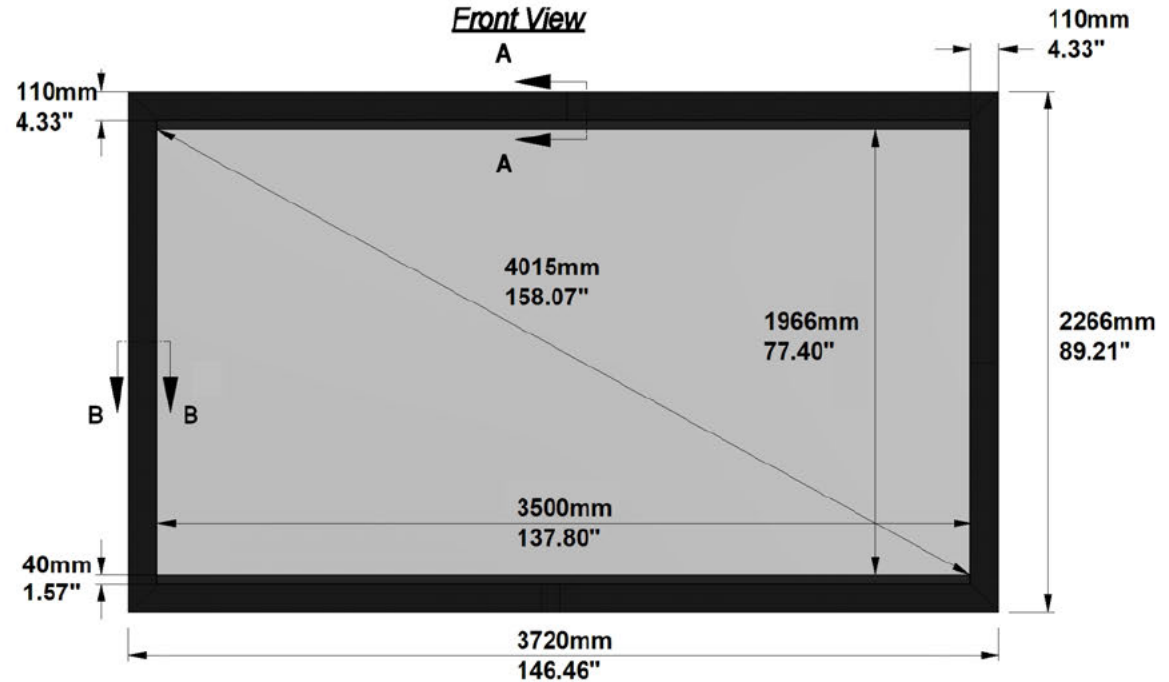

SCREEN CONFIGURATION SUMMARY

PROJECT: WP23-00474 - MovieMaskTB 3500 16x9 RWH

SCREEN: PFMAMMTB-00009 - 3500-MMTB-1.78-RW2

SCREEN:

PFMAMMTB-00009

Description: 3500-MMTB-1.78-RW2
Description 2: Overall size 3.720x2.266 mm
Screen Model: MovieMask TB
Native Aspect Ratio: 1.78 Widescreen TV (16:9)
Fabric: Reference White 2
Dimension Range: 3500mm

PROJECT: WP23-00474 - MovieMaskTB 3500 16x9 RWH

SCREEN: PFMAMMTB-00009 - 3500-MMTB-1.78-RW2

AVAILABLE FORMATS:

With Top/Bottom Masking to 2.40:1 Aspect Ratio

With Top/Bottom Masking to 2.35:1 Aspect Ratio

With Top/Bottom Masking to 1.89:1 Aspect Ratio

With Top/Bottom Masking to 1.85:1 Aspect Ratio

Cross Section A-A

Cross Section B-B

Side View

Front View

FRAME and NATIVE IMAGE TOLERANCE:

UP TO	MM	INCHES
2500mm/98"	+/- 3mm	+/- 0.12"
4000mm/157"	+/- 5mm	+/- 0.20"
8000mm/315"	+/- 10mm	+/- 0.39"

HOUSING TOLERANCE:

UP TO	MM	INCHES
2500mm/98"	+/- 9mm	+/- 0.35"
4000mm/157"	+/- 15mm	+/- 0.59"
8000mm/315"	+/- 30mm	+/- 1.18"

Autogenerated Drawing - Not in Scale

SCREEN CONFIGURATION SUMMARY

PROJECT: WP23-00474 - MovieMaskTB 3500 16x9 RWH