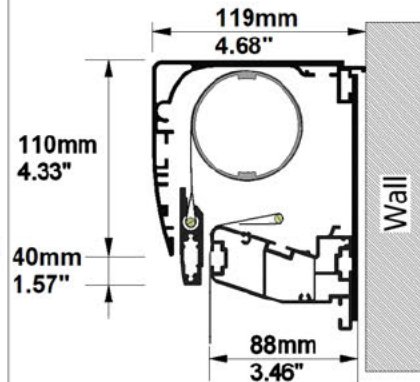

SCREEN CONFIGURATION SUMMARY

PROJECT: WP23-00474 - MovieMaskTB 3500 16x9 RWH

SCREEN: PFMAMMTB-00009 - 3500-MMTB-1.78-RW2

SCREEN:

PFMAMMTB-00009

Description: 3500-MMTB-1.78-RW2
Description 2: Overall size 3.720x2.266 mm
Screen Model: MovieMask TB
Native Aspect Ratio: 1.78 Widescreen TV (16:9)
Fabric: Reference White 2
Dimension Range: 3500mm

PROJECT: WP23-00474 - MovieMaskTB 3500 16x9 RWH

SCREEN: PFMAMMTB-00009 - 3500-MMTB-1.78-RW2

AVAILABLE FORMATS:

With Top/Bottom Masking to 2.40:1 Aspect Ratio

With Top/Bottom Masking to 2.35:1 Aspect Ratio

With Top/Bottom Masking to 1.89:1 Aspect Ratio

With Top/Bottom Masking to 1.85:1 Aspect Ratio

Cross Section A-A

Cross Section B-B

Side View

Front View

FRAME and NATIVE IMAGE TOLERANCE:

UP TO	MM	INCHES
2500mm/98"	+/- 3mm	+/- 0.12"
4000mm/157"	+/- 5mm	+/- 0.20"
8000mm/315"	+/- 10mm	+/- 0.39"

HOUSING TOLERANCE:

UP TO	MM	INCHES
2500mm/98"	+/- 9mm	+/- 0.35"
4000mm/157"	+/- 15mm	+/- 0.59"
8000mm/315"	+/- 30mm	+/- 1.18"

Autogenerated Drawing - Not in Scale

SCREEN CONFIGURATION SUMMARY

PROJECT: WP23-00474 - MovieMaskTB 3500 16x9 RWH