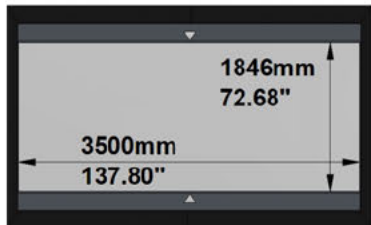

SCREEN CONFIGURATION SUMMARY

PROJECT: WP23-00474 - MovieMaskTB 3500 16x9 RWH

SCREEN: PFMAMMTB-00009 - 3500-MMTB-1.78-RW2

SCREEN:

PFMAMMTB-00009

Description: 3500-MMTB-1.78-RW2
Description 2: Overall size 3.720x2.266 mm
Screen Model: MovieMask TB
Native Aspect Ratio: 1.78 Widescreen TV (16:9)
Fabric: Reference White 2
Dimension Range: 3500mm

PROJECT: WP23-00474 - MovieMaskTB 3500 16x9 RWH

SCREEN: PFMAMMTB-00009 - 3500-MMTB-1.78-RW2

AVAILABLE FORMATS:

With Top/Bottom Masking to 2.40:1 Aspect Ratio

With Top/Bottom Masking to 2.35:1 Aspect Ratio

With Top/Bottom Masking to 1.89:1 Aspect Ratio

With Top/Bottom Masking to 1.85:1 Aspect Ratio

Cross Section A-A

Cross Section B-B

Side View

Front View

FRAME and NATIVE IMAGE TOLERANCE:

UP TO	MM	INCHES
2500mm/98"	+/- 3mm	+/- 0.12"
4000mm/157"	+/- 5mm	+/- 0.20"
8000mm/315"	+/- 10mm	+/- 0.39"

HOUSING TOLERANCE:

UP TO	MM	INCHES
2500mm/98"	+/- 9mm	+/- 0.35"
4000mm/157"	+/- 15mm	+/- 0.59"
8000mm/315"	+/- 30mm	+/- 1.18"

Autogenerated Drawing - Not in Scale

SCREEN CONFIGURATION SUMMARY

PROJECT: WP23-00474 - MovieMaskTB 3500 16x9 RWH