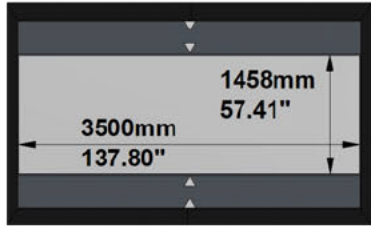

SCREEN CONFIGURATION SUMMARY

PROJECT: WP23-00474 - MovieMaskTB 3500 16x9 RWH

SCREEN: PFMAMMTB-00009 - 3500-MMTB-1.78-RW2

SCREEN:

PFMAMMTB-00009

Description: 3500-MMTB-1.78-RW2
Description 2: Overall size 3.720x2.266 mm
Screen Model: MovieMask TB
Native Aspect Ratio: 1.78 Widescreen TV (16:9)
Fabric: Reference White 2
Dimension Range: 3500mm

PROJECT: WP23-00474 - MovieMaskTB 3500 16x9 RWH

SCREEN: PFMAMMTB-00009 - 3500-MMTB-1.78-RW2

AVAILABLE FORMATS:

With Top/Bottom Masking to 2.40:1 Aspect Ratio

With Top/Bottom Masking to 2.35:1 Aspect Ratio

With Top/Bottom Masking to 1.89:1 Aspect Ratio

With Top/Bottom Masking to 1.85:1 Aspect Ratio

Cross Section A-A

Cross Section B-B

Side View

Front View

FRAME and NATIVE IMAGE TOLERANCE:

UP TO	MM	INCHES
2500mm/98"	+/- 3mm	+/- 0.12"
4000mm/157"	+/- 5mm	+/- 0.20"
8000mm/315"	+/- 10mm	+/- 0.39"

HOUSING TOLERANCE:

UP TO	MM	INCHES
2500mm/98"	+/- 9mm	+/- 0.35"
4000mm/157"	+/- 15mm	+/- 0.59"
8000mm/315"	+/- 30mm	+/- 1.18"

Autogenerated Drawing - Not in Scale

SCREEN CONFIGURATION SUMMARY

PROJECT: WP23-00474 - MovieMaskTB 3500 16x9 RWH