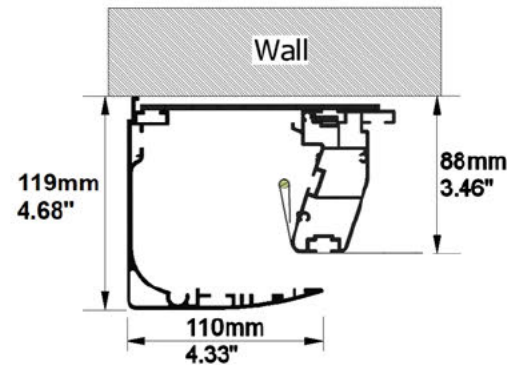

SCREEN CONFIGURATION SUMMARY

PROJECT: WP23-00474 - MovieMaskTB 3500 16x9 RWH

SCREEN: PFMAMMTB-00009 - 3500-MMTB-1.78-RW2

SCREEN:

PFMAMMTB-00009

Description: 3500-MMTB-1.78-RW2
Description 2: Overall size 3.720x2.266 mm
Screen Model: MovieMask TB
Native Aspect Ratio: 1.78 Widescreen TV (16:9)
Fabric: Reference White 2
Dimension Range: 3500mm

PROJECT: WP23-00474 - MovieMaskTB 3500 16x9 RWH

SCREEN: PFMAMMTB-00009 - 3500-MMTB-1.78-RW2

AVAILABLE FORMATS:

With Top/Bottom Masking to 2.40:1 Aspect Ratio

With Top/Bottom Masking to 2.35:1 Aspect Ratio

With Top/Bottom Masking to 1.89:1 Aspect Ratio

With Top/Bottom Masking to 1.85:1 Aspect Ratio

Cross Section A-A

Cross Section B-B

Side View

Front View

FRAME and NATIVE IMAGE TOLERANCE:

UP TO	MM	INCHES
2500mm/98"	+/- 3mm	+/- 0.12"
4000mm/157"	+/- 5mm	+/- 0.20"
8000mm/315"	+/- 10mm	+/- 0.39"

HOUSING TOLERANCE:

UP TO	MM	INCHES
2500mm/98"	+/- 9mm	+/- 0.35"
4000mm/157"	+/- 15mm	+/- 0.59"
8000mm/315"	+/- 30mm	+/- 1.18"

Autogenerated Drawing - Not in Scale

SCREEN CONFIGURATION SUMMARY

PROJECT: WP23-00474 - MovieMaskTB 3500 16x9 RWH