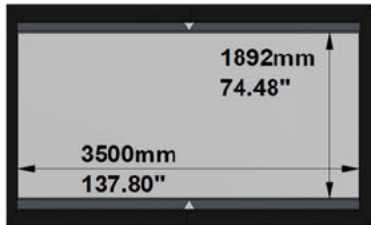

SCREEN CONFIGURATION SUMMARY

PROJECT: WP23-00474 - MovieMaskTB 3500 16x9 RWH

SCREEN: PFMAMMTB-00009 - 3500-MMTB-1.78-RW2

SCREEN:

PFMAMMTB-00009

Description: 3500-MMTB-1.78-RW2
Description 2: Overall size 3.720x2.266 mm
Screen Model: MovieMask TB
Native Aspect Ratio: 1.78 Widescreen TV (16:9)
Fabric: Reference White 2
Dimension Range: 3500mm

PROJECT: WP23-00474 - MovieMaskTB 3500 16x9 RWH

SCREEN: PFMAMMTB-00009 - 3500-MMTB-1.78-RW2

AVAILABLE FORMATS:

With Top/Bottom Masking to 2.40:1 Aspect Ratio

With Top/Bottom Masking to 2.35:1 Aspect Ratio

With Top/Bottom Masking to 1.89:1 Aspect Ratio

With Top/Bottom Masking to 1.85:1 Aspect Ratio

Cross Section A-A

Cross Section B-B

Side View

Front View

FRAME and NATIVE IMAGE TOLERANCE:

UP TO	MM	INCHES
2500mm/98"	+/- 3mm	+/- 0.12"
4000mm/157"	+/- 5mm	+/- 0.20"
8000mm/315"	+/- 10mm	+/- 0.39"

HOUSING TOLERANCE:

UP TO	MM	INCHES
2500mm/98"	+/- 9mm	+/- 0.35"
4000mm/157"	+/- 15mm	+/- 0.59"
8000mm/315"	+/- 30mm	+/- 1.18"

Autogenerated Drawing - Not in Scale

SCREEN CONFIGURATION SUMMARY

PROJECT: WP23-00474 - MovieMaskTB 3500 16x9 RWH