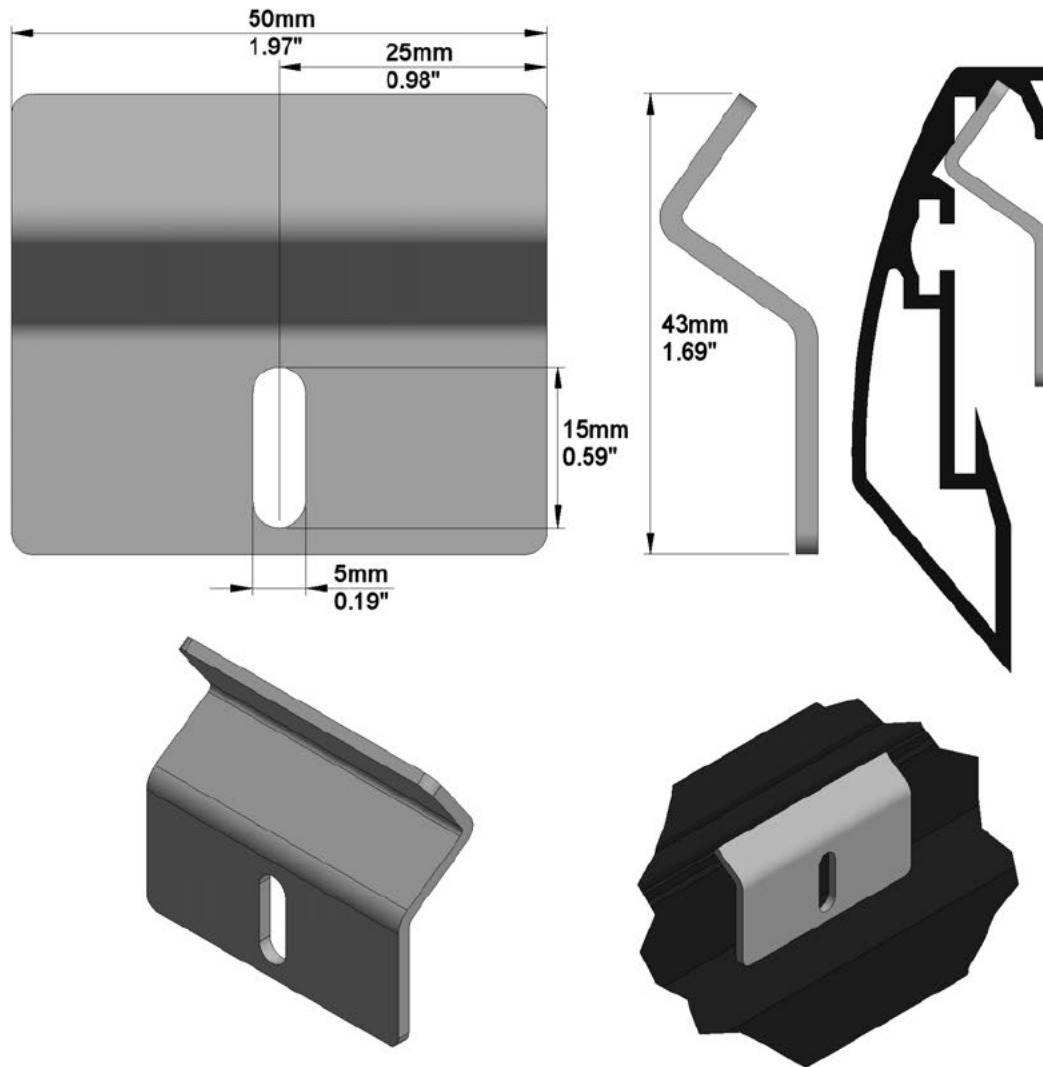

SCREEN CONFIGURATION SUMMARY

PROJECT: WP22-07540 - 3000 PLANO RW2

SCREEN: PFIXPLANO-00879 - 3000-PLANO-1.78-RW2

MOUNTING BRACKETS AND INSTALLATION VIEW: