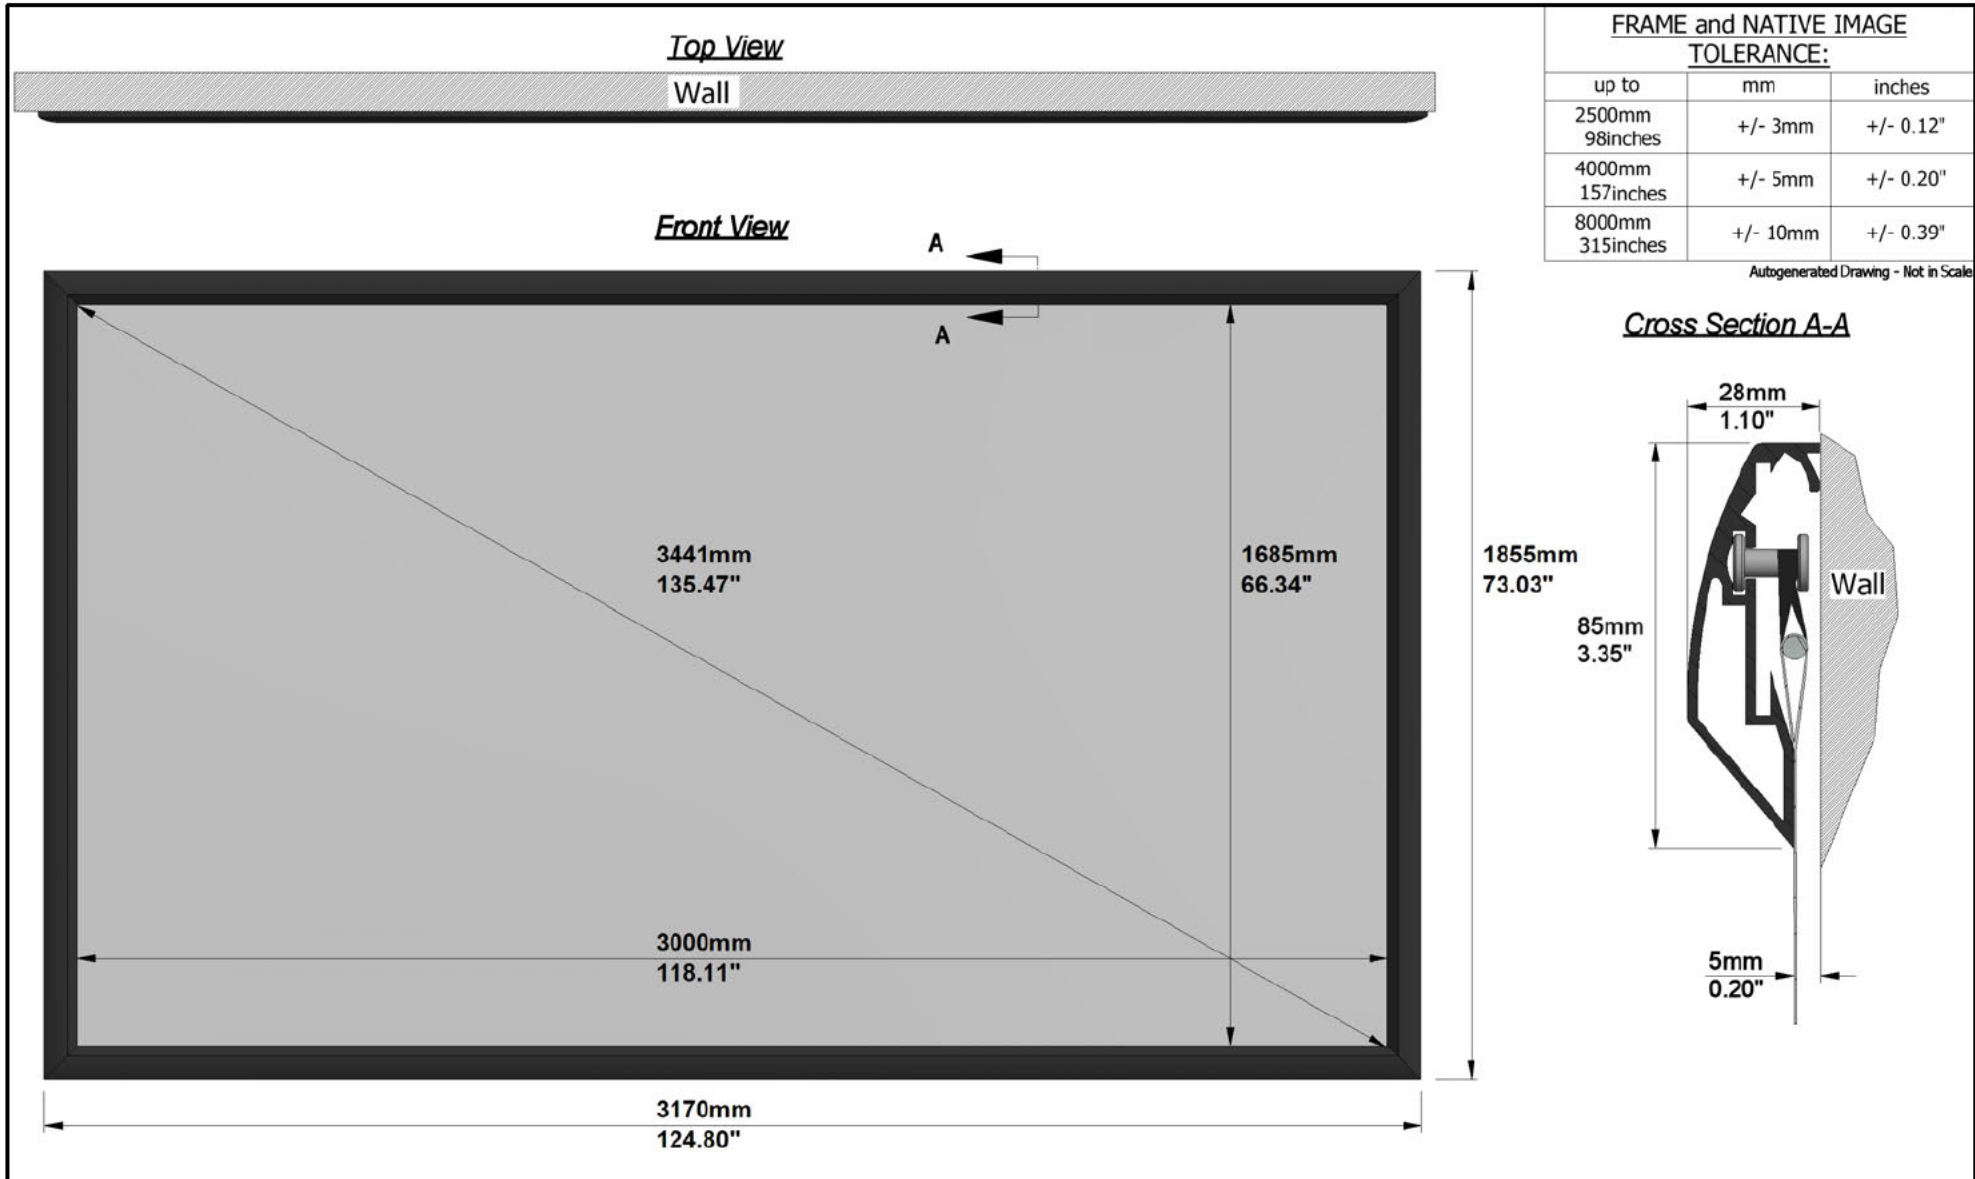

SCREEN CONFIGURATION SUMMARY

PROJECT: WP22-07540 - 3000 PLANO RW2

SCREEN: PFIXPLANO-00879 - 3000-PLANO-1.78-RW2

SCREEN:

PFIXPLANO-00879

Description: 3000-PLANO-1.78-RW2
Description 2: Overall size 3.170x1.855 mm
Screen Model: Plano
Native Aspect Ratio: 1.78 Widescreen TV (16:9)
Fabric: Reference White 2
Dimension Range: 3000 mm Viewing Area

Email: [REDACTED]

Website: www.awe-europe.com

Comments:

SCREEN CONFIGURATION SUMMARY

PROJECT: WP22-07540 - 3000 PLANO RW2

SCREEN: PFIXPLANO-00879 - 3000-PLANO-1.78-RW2

FRAME and NATIVE IMAGE TOLERANCE:

up to	mm	inches
2500mm 98inches	+/- 3mm	+/- 0.12"
4000mm 157inches	+/- 5mm	+/- 0.20"
8000mm 315inches	+/- 10mm	+/- 0.39"

ESTIMATED SCREEN NET WEIGHT:

	SHIPPING DIMENSIONS				NUMBER OF BOXES	TOTAL SHIPPING WEIGHT	
	LENGTH	DEPTH	HEIGHT	PALLET HEIGHT		kg	lbs
mm	3350mm	150mm	180mm	290mm	1	kg	26.60
inches	131.89"	5.91"	7.09"	11.42"		lbs	58.52

Autogenerated Drawing - Not in Scale

Detail A