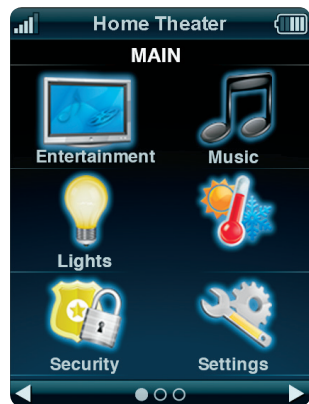

TRC-1080

PROGRAMMABLE WI-FI (COLOR LCD) UNIVERSAL REMOTE CONTROL

Convenience customized

Envision your life in a home that helps you reach new levels of convenience. The TRC-1080 automatically “wakes up” when lifted thanks to pick-up sensor technology. With the capability to support virtually unlimited entertainment products, your family will realize the full potential of a URC Total Control® system. Just one button press

gives you immediate access to your entertainment components and more. Enjoy robust functionality to create a custom menu for quick access to things important to you. Dim the lights before powering up your Blu-ray player or raise them before catching up on your reading, all from the comfort of your chair.

Sophisticated style

Featuring a vivid 2-inch color high-resolution screen, with backlit LCD, the TRC-1080's sleek ergonomic design sits in a stylish piano black tabletop charging cradle that looks fabulous in any environment. Plus, with just the right number of buttons including the four colored buttons, you can enjoy fast access to every function and

Simply Brilliant.

TRC-1080 PROGRAMMABLE WI-FI (COLOR LCD)
UNIVERSAL REMOTE CONTROL

Tech Talk

- 2-inch, vivid full-color backlit LCD
- LCD screen area supports up to 6 buttons per screen
- Pick-up sensor technology activates backlit buttons automatically
- Sleek, ergonomic design in stylish piano black
- Hard button keys to support virtually every common function (power, numeric keys, channel up and down, navigation, four colored buttons and more)
- Quick connect Wi-Fi
- Offsite programming via the Internet
- Two-way control for a multitude of A/V components
- **Wi-Fi:** IEEE 802.11b/g/n
- **Weight (without AC Adapter):** 7.8 oz. with battery
- **Size:** 8.8"(H) x 2.3"(W) x 0.9"(D)
- **Battery:** Rechargeable Lithium polymer, 1960mAH
- Includes charging cradle
- One Year USA Limited Warranty