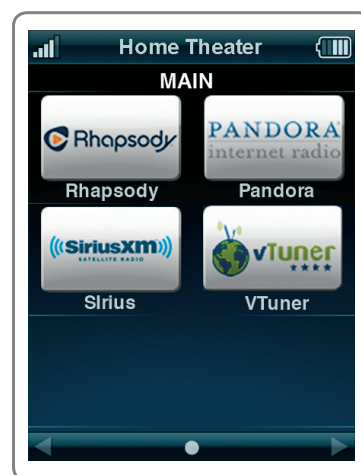

explore any interactive service your TV/cable subscriber provides. The TRC-1080 also employs the latest in battery technology making it the perfect eco-friendly addition to your system.

Designed with your Total Control system in mind

Designed to be an extension of the Total Control family of products, this remote features quick connect Wi-Fi which means no waiting to take control. The feedback feature provides real-time monitoring right on your remote screen so you can see many things you're controlling. A full range of integrated components means having the freedom to set and monitor the temperature on your thermostat or change music lists while cooking dinner – making it easy to enjoy total control of just about anything.

Simply Brilliant.

TRC-1080 PROGRAMMABLE WI-FI (COLOR LCD)
UNIVERSAL REMOTE CONTROL

Tech Talk

- 2-inch, vivid full-color backlit LCD
- LCD screen area supports up to 6 buttons per screen
- Pick-up sensor technology activates backlit buttons automatically
- Sleek, ergonomic design in stylish piano black
- Hard button keys to support virtually every common function (power, numeric keys, channel up and down, navigation, four colored buttons and more)
- Quick connect Wi-Fi
- Offsite programming via the Internet
- Two-way control for a multitude of A/V components
- **Wi-Fi:** IEEE 802.11b/g/n
- **Weight (without AC Adapter):** 7.8 oz. with battery
- **Size:** 8.8"(H) x 2.3"(W) x 0.9"(D)
- **Battery:** Rechargeable Lithium polymer, 1960mAH
- Includes charging cradle
- One Year USA Limited Warranty

System Integration with URC Products

- Provides two-way feedback from URC Total Control product line
- Delivers two-way feedback from compatible third-party devices
- Displays live video for surveillance when used with URC cameras