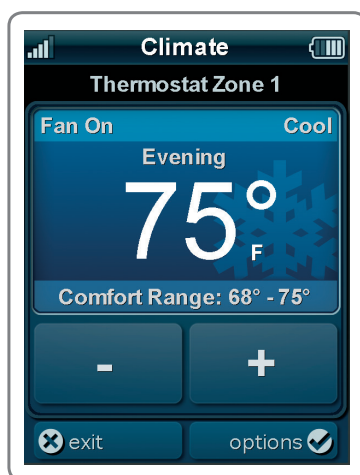

explore any interactive service your TV/cable subscriber provides. The TRC-1080 also employs the latest in battery technology making it the perfect eco-friendly addition to your system.

Designed with your Total Control system in mind

Designed to be an extension of the Total Control family of products, this remote features quick connect Wi-Fi which means no waiting to take control. The feedback feature provides real-time monitoring right on your remote screen so you can see many things you're controlling. A full range of integrated components means having the freedom to set and monitor the temperature on your thermostat or change music lists while cooking dinner – making it easy to enjoy total control of just about anything.

Simply Brilliant.

TRC-1080 PROGRAMMABLE WI-FI (COLOR LCD)
UNIVERSAL REMOTE CONTROL

Tech Talk

- 2-inch, vivid full-color backlit LCD
- LCD screen area supports up to 6 buttons per screen
- Pick-up sensor technology activates backlit buttons automatically
- Sleek, ergonomic design in stylish piano black
- Hard button keys to support virtually every common function (power, numeric keys, channel up and down, navigation, four colored buttons and more)
- Quick connect Wi-Fi
- Offsite programming via the Internet
- Two-way control for a multitude of A/V components
- **Wi-Fi:** IEEE 802.11b/g/n
- **Weight (without AC Adapter):** 7.8 oz. with battery
- **Size:** 8.8"(H) x 2.3"(W) x 0.9"(D)
- **Battery:** Rechargeable Lithium polymer, 1960mAH
- Includes charging cradle
- One Year USA Limited Warranty