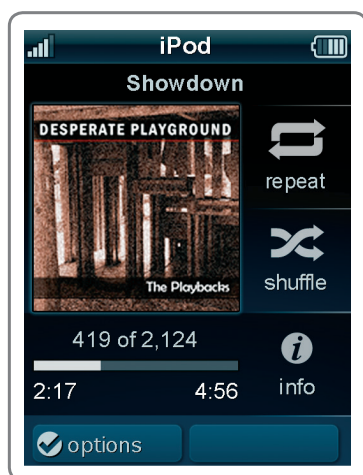

explore any interactive service your TV/cable subscriber provides. The TRC-1080 also employs the latest in battery technology making it the perfect eco-friendly addition to your system.

Designed with your Total Control system in mind

Designed to be an extension of the Total Control family of products, this remote features quick connect Wi-Fi which means no waiting to take control. The feedback feature provides real-time monitoring right on your remote screen so you can see many things you're controlling. A full range of integrated components means having the freedom to set and monitor the temperature on your thermostat or change music lists while cooking dinner – making it easy to enjoy total control of just about anything.

Simply Brilliant.

TRC-1080 PROGRAMMABLE WI-FI (COLOR LCD)
UNIVERSAL REMOTE CONTROL

Tech Talk

- 2-inch, vivid full-color backlit LCD
- LCD screen area supports up to 6 buttons per screen
- Pick-up sensor technology activates backlit buttons automatically
- Sleek, ergonomic design in stylish piano black
- Hard button keys to support virtually every common function (power, numeric keys, channel up and down, navigation, four colored buttons and more)
- Quick connect Wi-Fi
- Offsite programming via the Internet
- Two-way control for a multitude of A/V components
- **Wi-Fi:** IEEE 802.11b/g/n
- **Weight (without AC Adapter):** 7.8 oz. with battery
- **Size:** 8.8"(H) x 2.3"(W) x 0.9"(D)
- **Battery:** Rechargeable Lithium polymer, 1960mAH
- Includes charging cradle
- One Year USA Limited Warranty