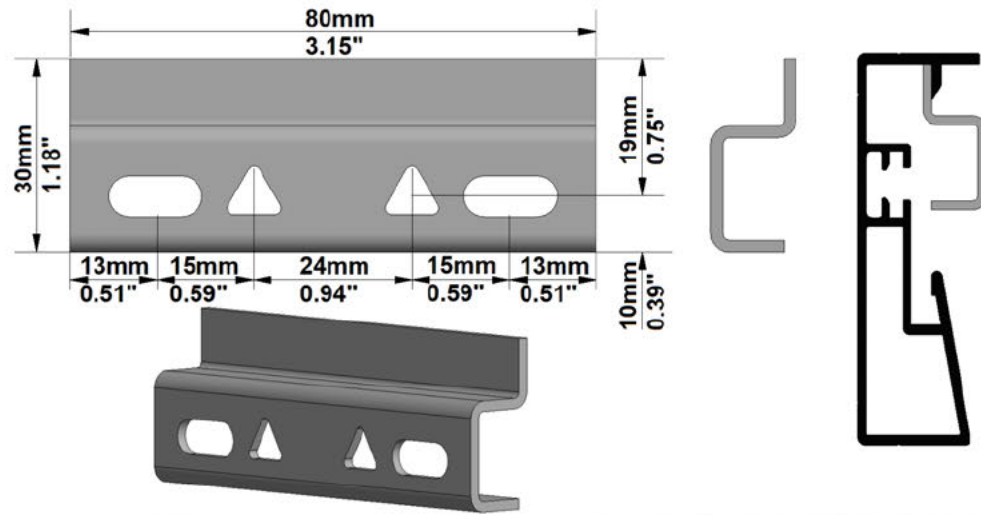

SCREEN CONFIGURATION SUMMARY

PROJECT: WP22-07558 - FRAMEPRO 4840 RW2

SCREEN: PFIFFRAMEPRORE-00755 - 4840-FRAMEPRORE-1.78-RW2

MOUNTING BRACKETS AND INSTALLATION VIEW:

BRACKETS FOR FRAME PRO RE, RB, FB <=3000 OVERALL SCREEN