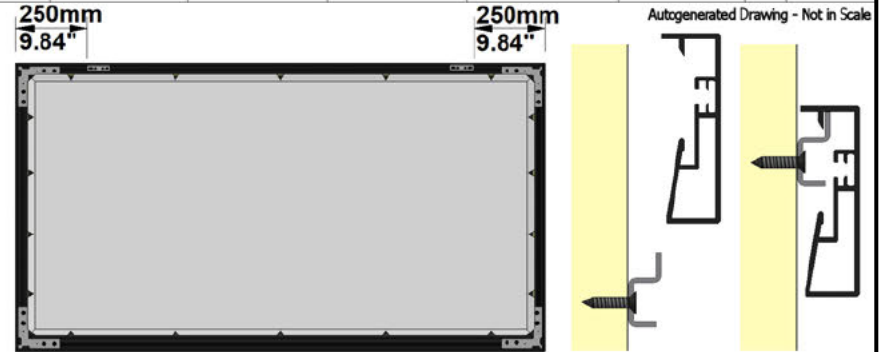

PACKAGING INFORMATION:

ESTIMATED SCREEN NET WEIGHT:

SHIPPING DIMENSIONS				NUMBER OF BOXES	TOTAL SHIPPING WEIGHT
LENGTH	DEPTH	HEIGHT	PALLET HEIGHT		
mm	150mm	180mm	290mm	1	kg
inches					lbs