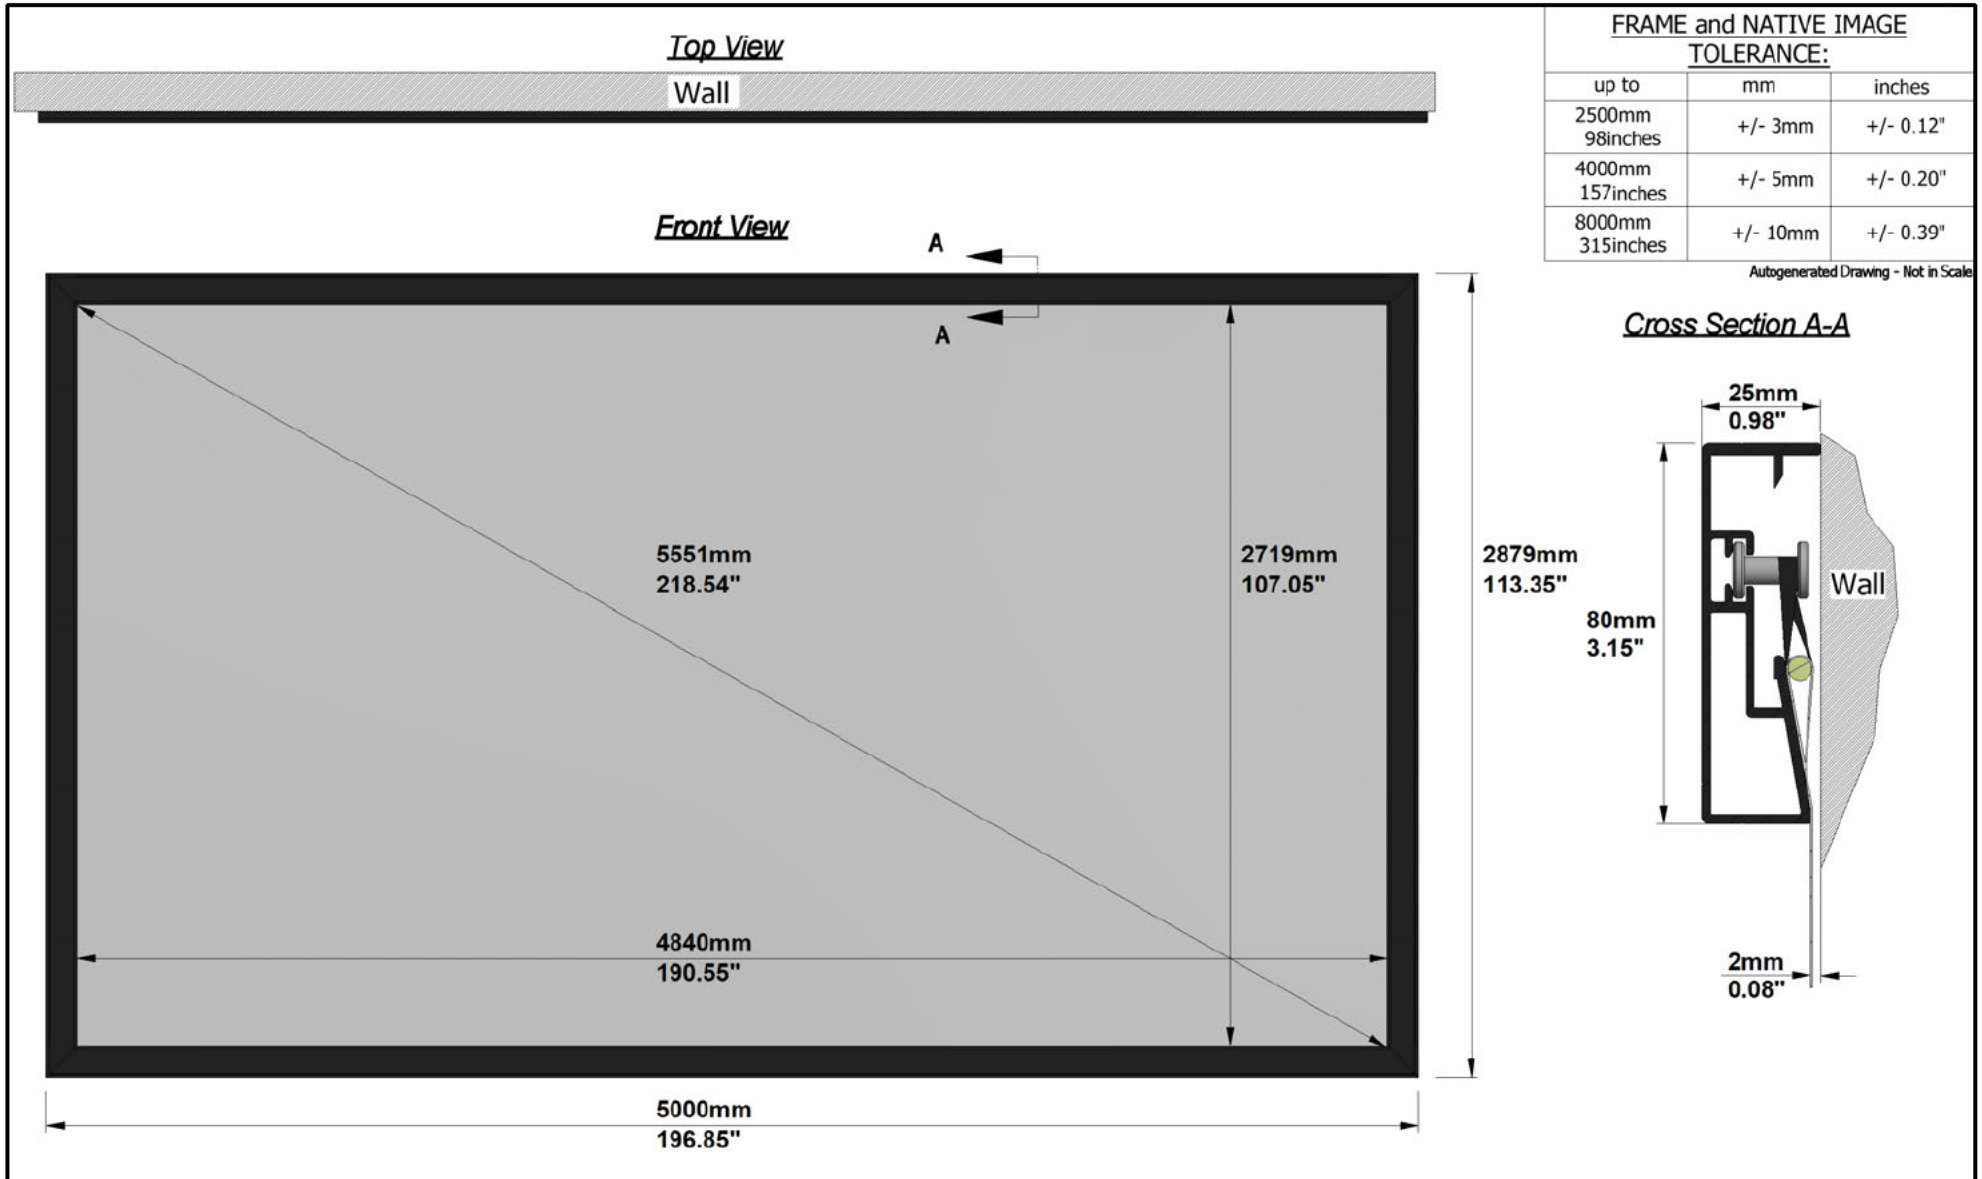

SCREEN CONFIGURATION SUMMARY

PROJECT: WP22-07558 - FRAMEPRO 4840 RW2

SCREEN: PFIKFRAMEPRORE-00755 - 4840-FRAMEPRORE-1.78-RW2

SCREEN:

PFIKFRAMEPRORE-00755

Description: 4840-FRAMEPRORE-1.78-RW2

Description 2: Overall size 5.000x2.879 mm

Screen Model: FramePro Rear Elastic

Native Aspect Ratio: 1.78 Widescreen TV (16:9)

Fabric: Reference White 2

Dimension Range: 4840 mm Viewing Area

OPTIONS:

Screen Finish Option: Flock Black

Horizontal profile cutting Option: Horizontal profile in 2 parts

SCREEN CONFIGURATION SUMMARY

PROJECT: WP22-07558 - FRAMEPRO 4840 RW2

SCREEN: PFIFFRAMEPRORE-00755 - 4840-FRAMEPRORE-1.78-RW2

MOUNTING BRACKETS AND INSTALLATION VIEW:

BRACKETS FOR FRAME PRO RE, RB, FB <=3000 OVERALL SCREEN