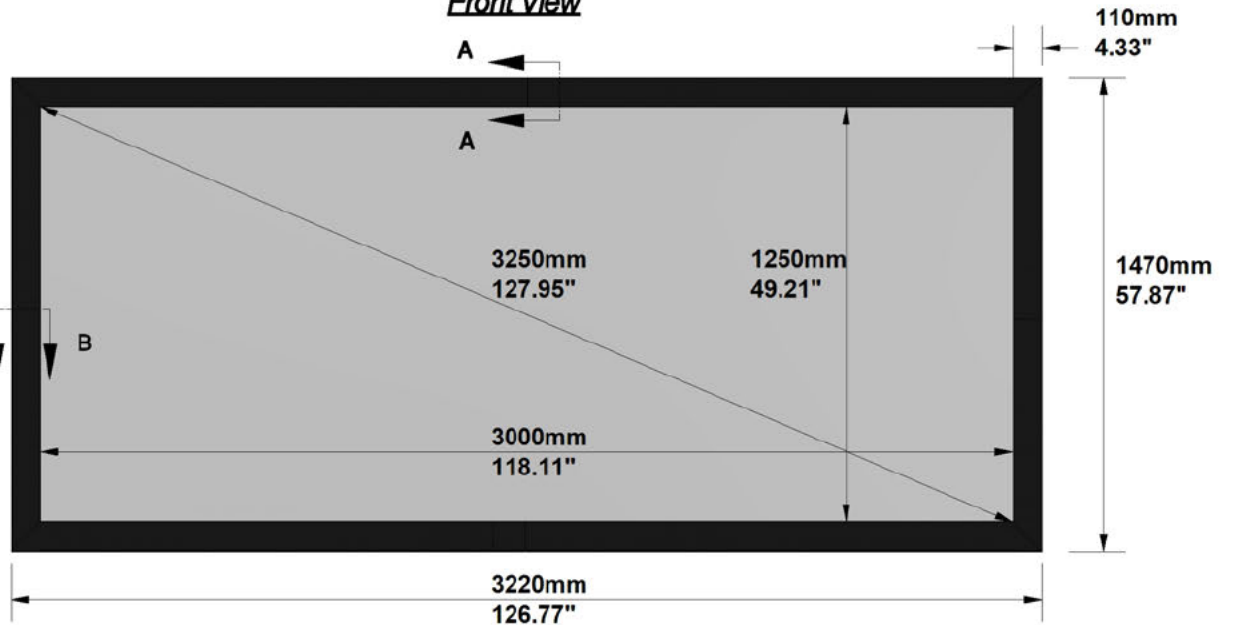

Front View

FRAME and NATIVE IMAGE TOLERANCE:

UP TO	MM	INCHES
2500mm/98"	+/- 3mm	+/- 0.12"
4000mm/157"	+/- 5mm	+/- 0.20"
8000mm/315"	+/- 10mm	+/- 0.39"

HOUSING TOLERANCE:		
UP TO	MM	INCHES
2500mm/98"	+/- 9mm	+/- 0.35"
4000mm/157"	+/- 15mm	+/- 0.59"
8000mm/315"	+/- 30mm	+/- 1.18"

Autogenerated Drawing - Not in Scale