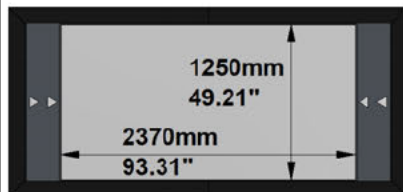

## AVAILABLE FORMATS:

With Lateral Masking to 1.78:1 Aspect Ratio

With Lateral Masking to 1.85:1 Aspect Ratio

With Lateral Masking to 1.89:1 Aspect Ratio

With Lateral Masking to 2.35:1 Aspect Ratio