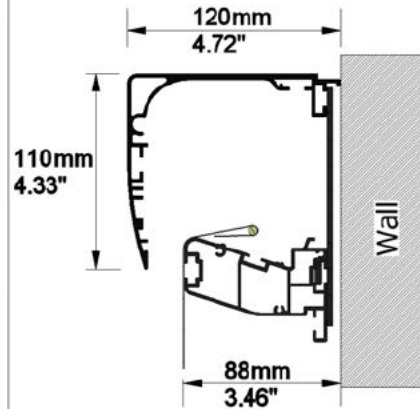

## SCREEN:

PFMAMMLR-00020

Description: 3000-MMLR-2.40-VAC  
Description 2: Overall size 3.220x1.470 mm  
Screen Model: MovieMask LR  
Native Aspect Ratio: 2.40 Blu-Ray scope (12:5)  
Fabric: Vision Acoustik  
Dimension Range: 3000mm

## AVAILABLE FORMATS:

With Lateral Masking to 1.78:1 Aspect Ratio

With Lateral Masking to 1.85:1 Aspect Ratio

With Lateral Masking to 1.89:1 Aspect Ratio

With Lateral Masking to 2.35:1 Aspect Ratio

## Cross Section A-A