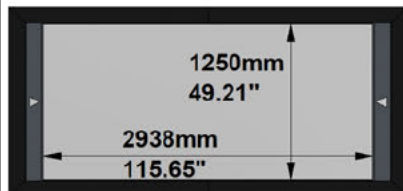

## AVAILABLE FORMATS:

With Lateral Masking to 1.78:1 Aspect Ratio

With Lateral Masking to 1.85:1 Aspect Ratio

With Lateral Masking to 1.89:1 Aspect Ratio

With Lateral Masking to 2.35:1 Aspect Ratio