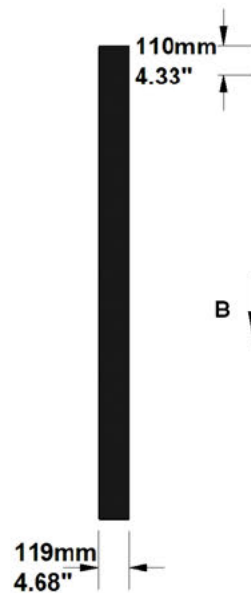

SCREEN CONFIGURATION SUMMARY

PROJECT: WP23-00684 - MovieMaskLR 3000 240 VAC

SCREEN: PFMAMMLR-00020 - 3000-MMLR-2.40-VAC

AVAILABLE FORMATS:

With Lateral Masking to 1.78:1 Aspect Ratio

With Lateral Masking to 1.85:1 Aspect Ratio

With Lateral Masking to 1.89:1 Aspect Ratio

With Lateral Masking to 2.35:1 Aspect Ratio

Cross Section A-A

Cross Section B-B

Side View

Front View

FRAME and NATIVE IMAGE TOLERANCE:

UP TO	MM	INCHES
2500mm/98"	+/- 3mm	+/- 0.12"
4000mm/157"	+/- 5mm	+/- 0.20"
8000mm/315"	+/- 10mm	+/- 0.39"

HOUSING TOLERANCE:		
UP TO	MM	INCHES
2500mm/98"	+/- 9mm	+/- 0.35"
4000mm/157"	+/- 15mm	+/- 0.59"
8000mm/315"	+/- 30mm	+/- 1.18"

Autogenerated Drawing - Not in Scale