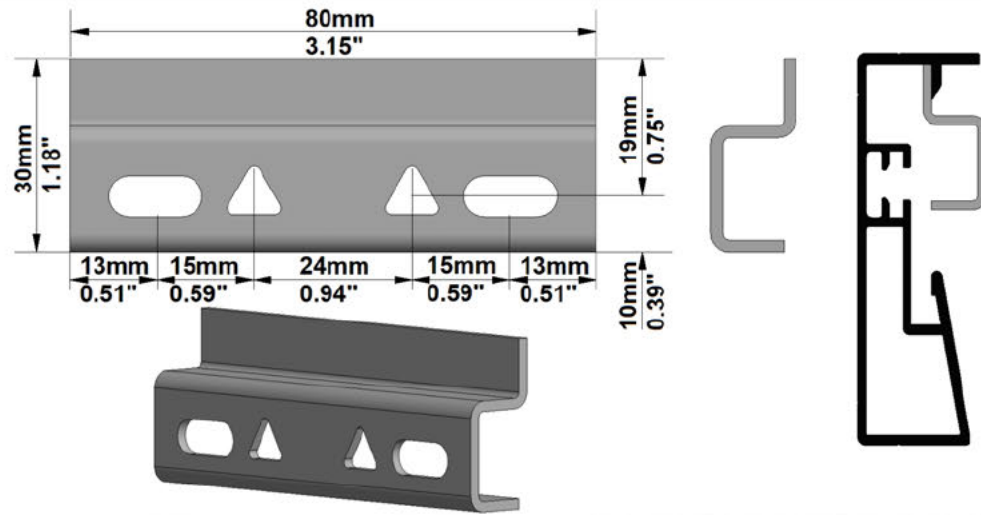

SCREEN CONFIGURATION SUMMARY

PROJECT: WP22-07703 - FRAMEPRO 4840 RG2

SCREEN: PFIxFRAMEPRORE-00760 - 4840-FRAMEPRORE-1.78-RG2

MOUNTING BRACKETS AND INSTALLATION VIEW:

BRACKETS FOR FRAME PRO RE, RB, FB <=3000 OVERALL SCREEN