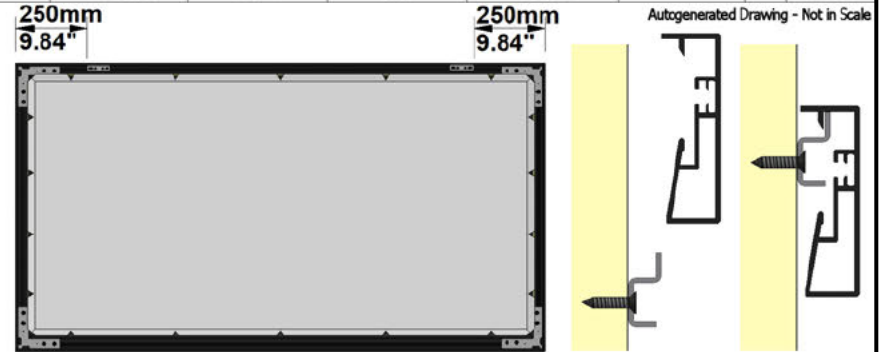

PACKAGING INFORMATION:

ESTIMATED SCREEN NET WEIGHT: 32.50Kg
71.50Lbs

SHIPPING DIMENSIONS				NUMBER OF BOXES	TOTAL SHIPPING WEIGHT
LENGTH	DEPTH	HEIGHT	PALLET HEIGHT		
mm	3219mm	150mm	180mm	1	kg 37.30
inches	126.73"	5.91"	7.09"		lbs 82.06