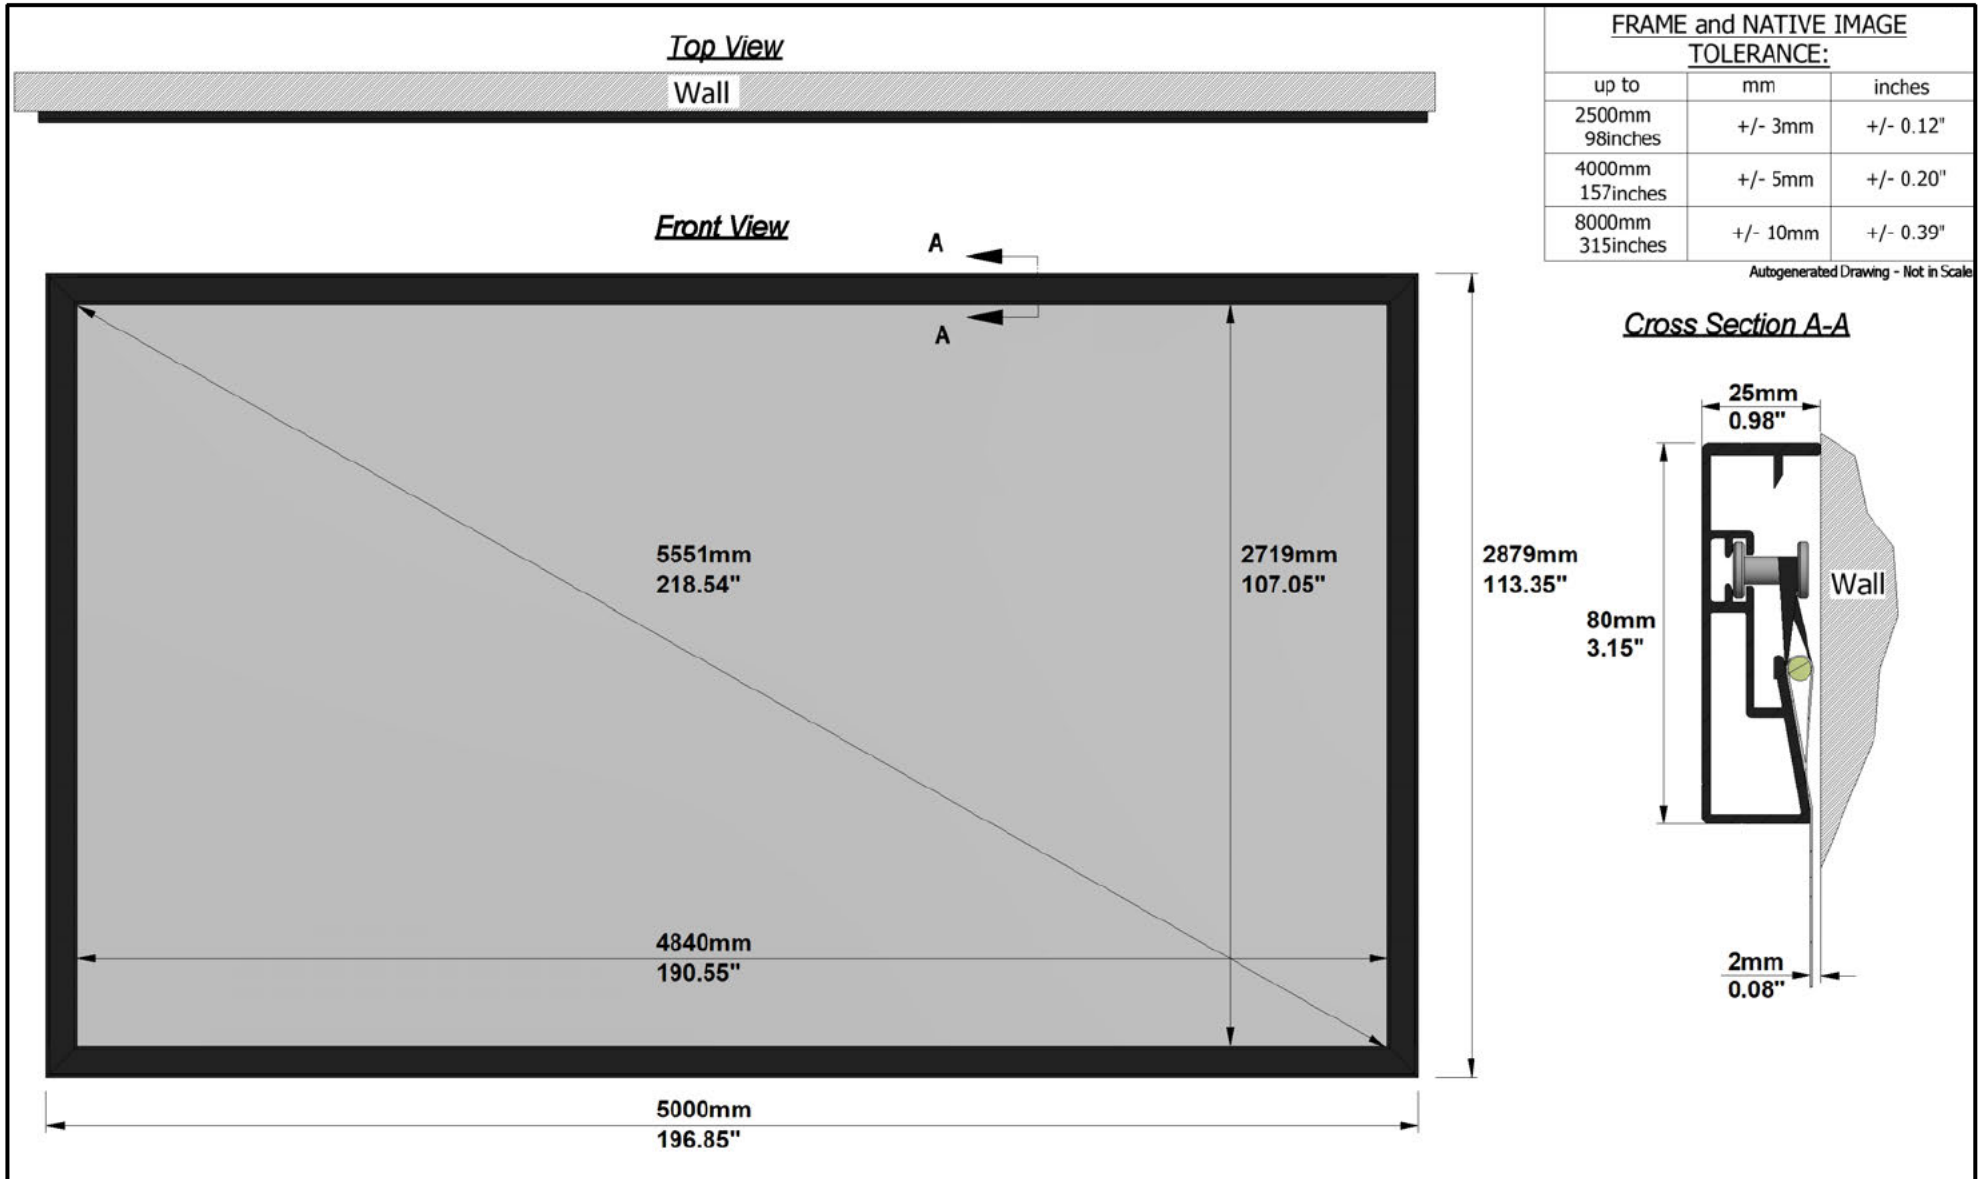

SCREEN CONFIGURATION SUMMARY

PROJECT: WP22-07703 - FRAMEPRO 4840 RG2

SCREEN: PFIxFRAMEPRORE-00760 - 4840-FRAMEPRORE-1.78-RG2