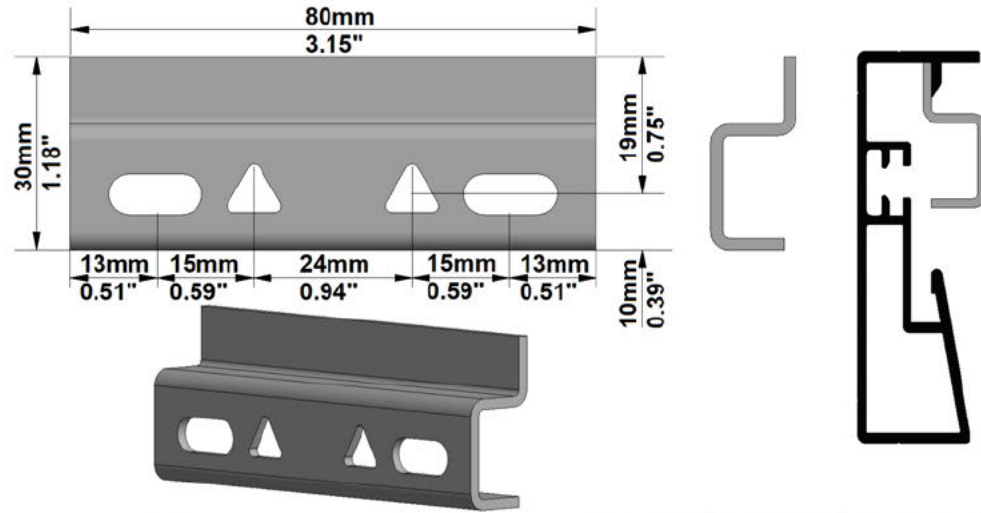

SCREEN CONFIGURATION SUMMARY

PROJECT: WP22-07708 - FRAMEPRO 3840 VAC

SCREEN: PFIxFRAMEPRORE-00125 - 3840-FRAMEPRORE-1.78-VAC

MOUNTING BRACKETS AND INSTALLATION VIEW:

BRACKETS FOR FRAME PRO RE, RB, FB <=3000 OVERALL SCREEN