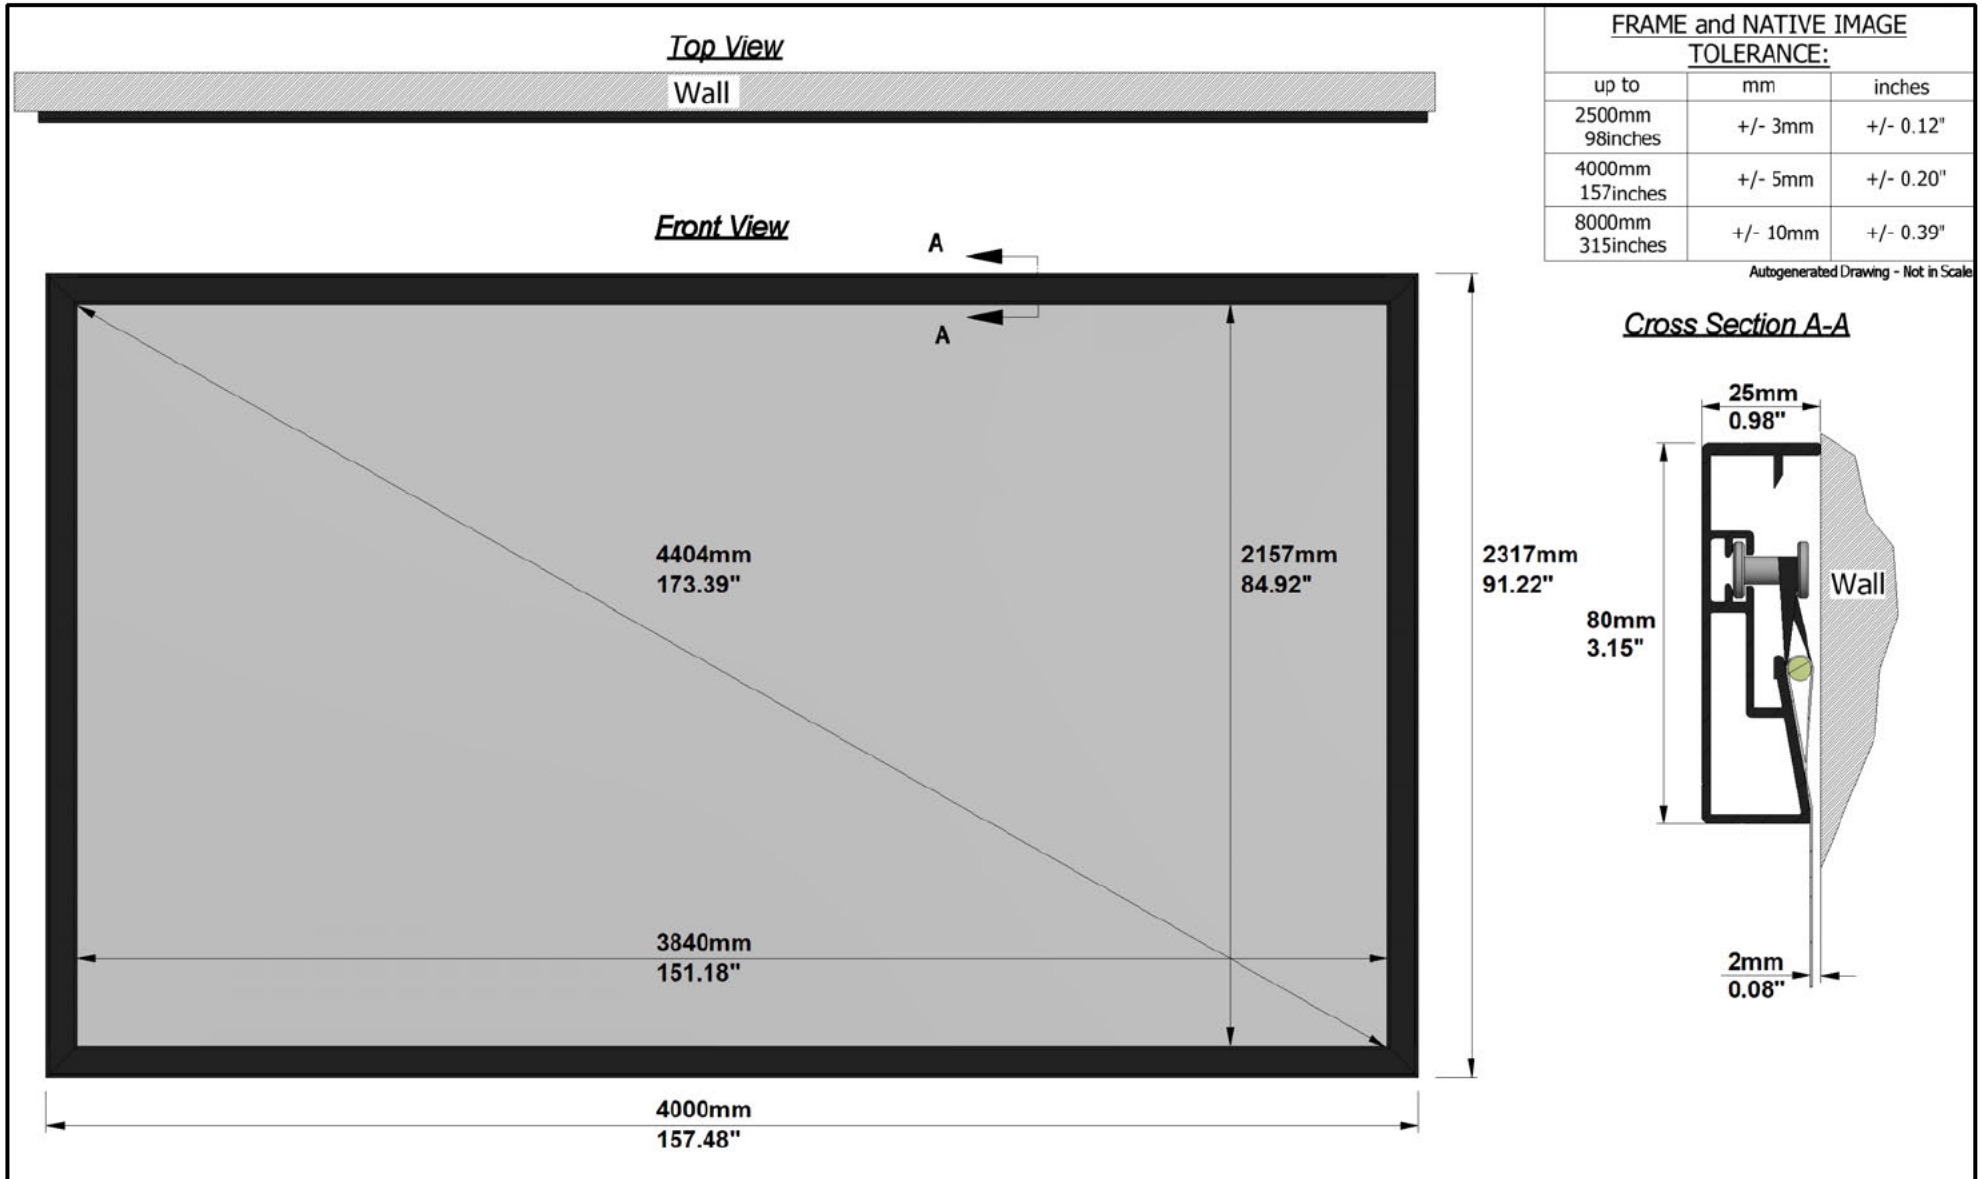

SCREEN CONFIGURATION SUMMARY

PROJECT: WP22-07708 - FRAMEPRO 3840 VAC

SCREEN: PFIxFRAMEPRORE-00125 - 3840-FRAMEPRORE-1.78-VAC