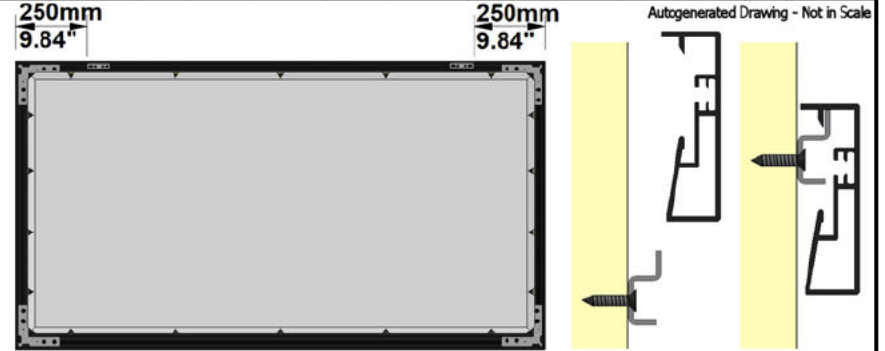

PACKAGING INFORMATION:

ESTIMATED SCREEN NET WEIGHT: 25.80Kg
56.80Lbs

SHIPPING DIMENSIONS				NUMBER OF BOXES	TOTAL SHIPPING WEIGHT
LENGTH	DEPTH	HEIGHT	PALLET HEIGHT		
mm	2657mm	150mm	180mm	1	kg 29.60
inches	104.61"	5.91"	7.09"		lbs 65.12