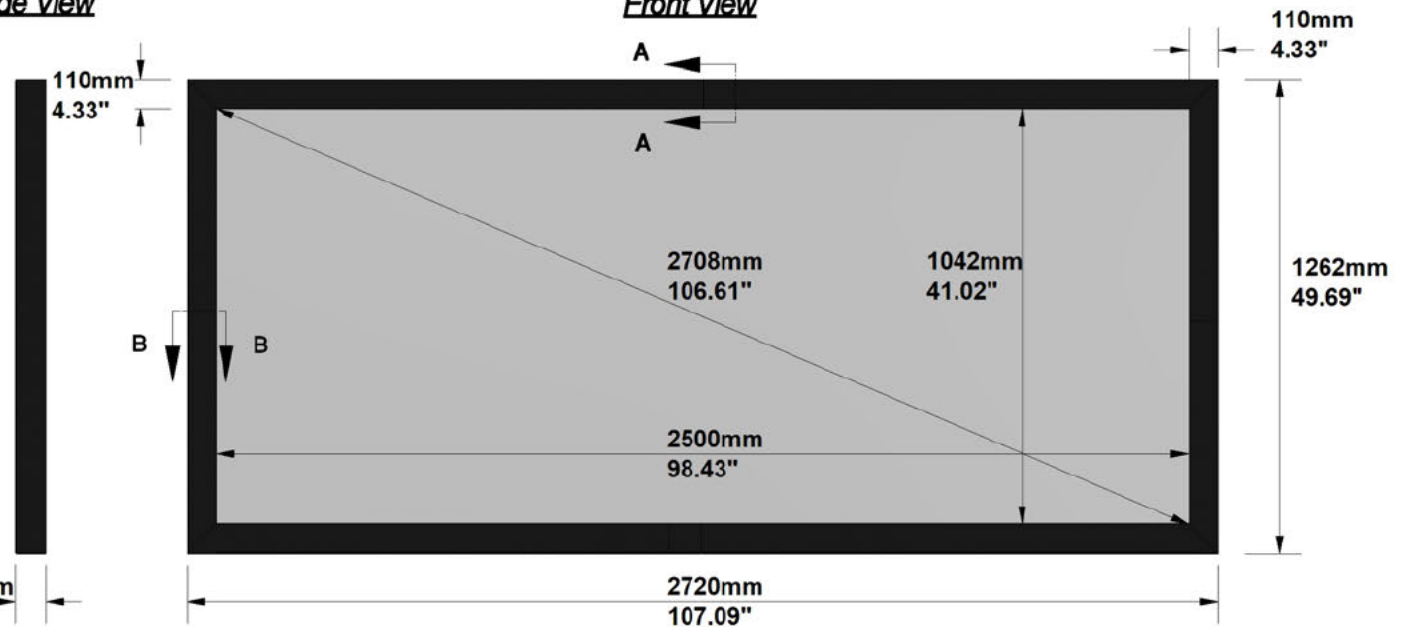

## Cross Section A-A

## Side View

## FRAME and NATIVE IMAGE TOLERANCE:

UP TO	MM	INCHES
2500mm/98"	+/- 3mm	+/- 0.12"
4000mm/157"	+/- 5mm	+/- 0.20"
8000mm/315"	+/- 10mm	+/- 0.39"