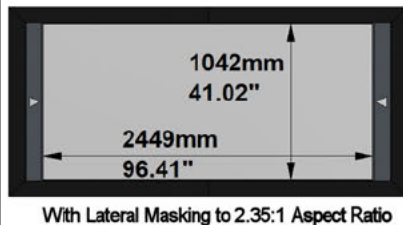

SCREEN CONFIGURATION SUMMARY

PROJECT: WP23-00529 - MovieMaskLR 2500 240 RWH

SCREEN: PFMAMMLR-00013 - 2500-MMLR-2.40-RW2

AVAILABLE FORMATS: