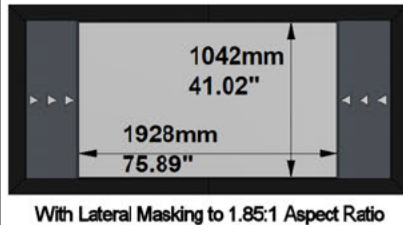

SCREEN CONFIGURATION SUMMARY

PROJECT: WP23-00529 - MovieMaskLR 2500 240 RWH

SCREEN: PFMAMMLR-00013 - 2500-MMLR-2.40-RW2

AVAILABLE FORMATS: