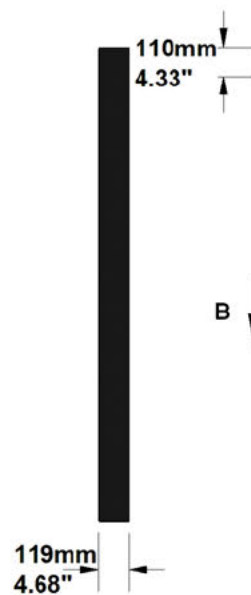

SCREEN CONFIGURATION SUMMARY

PROJECT: WP23-00529 - MovieMaskLR 2500 240 RWH

SCREEN: PFMAMMLR-00013 - 2500-MMLR-2.40-RW2

AVAILABLE FORMATS:

Cross Section A-A

Cross Section B-B

Side View

Front View

FRAME and NATIVE IMAGE TOLERANCE:

UP TO	MM	INCHES
2500mm/98"	+/- 3mm	+/- 0.12"
4000mm/157"	+/- 5mm	+/- 0.20"
8000mm/315"	+/- 10mm	+/- 0.39"

HOUSING TOLERANCE:

UP TO	MM	INCHES
2500mm/98"	+/- 9mm	+/- 0.35"
4000mm/157"	+/- 15mm	+/- 0.59"
8000mm/315"	+/- 30mm	+/- 1.18"

Autogenerated Drawing - Not in Scale