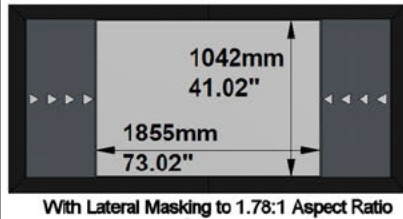

SCREEN CONFIGURATION SUMMARY

PROJECT: WP23-00529 - MovieMaskLR 2500 240 RWH

SCREEN: PFMAMMLR-00013 - 2500-MMLR-2.40-RW2

AVAILABLE FORMATS: