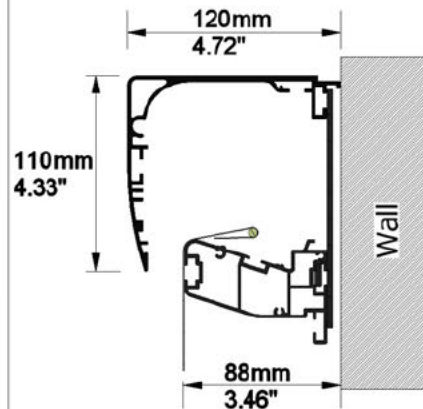

Cross Section A-A