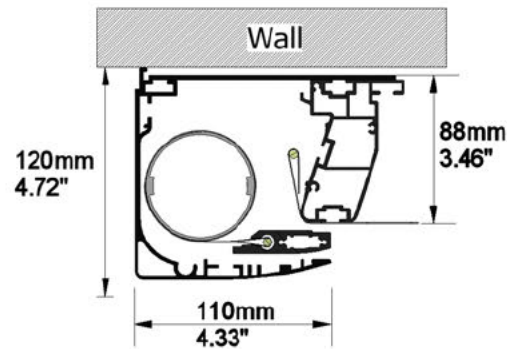

Cross Section B-B