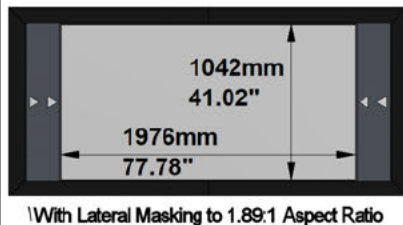

SCREEN CONFIGURATION SUMMARY

PROJECT: WP23-00529 - MovieMaskLR 2500 240 RWH

SCREEN: PFMAMMLR-00013 - 2500-MMLR-2.40-RW2

AVAILABLE FORMATS: