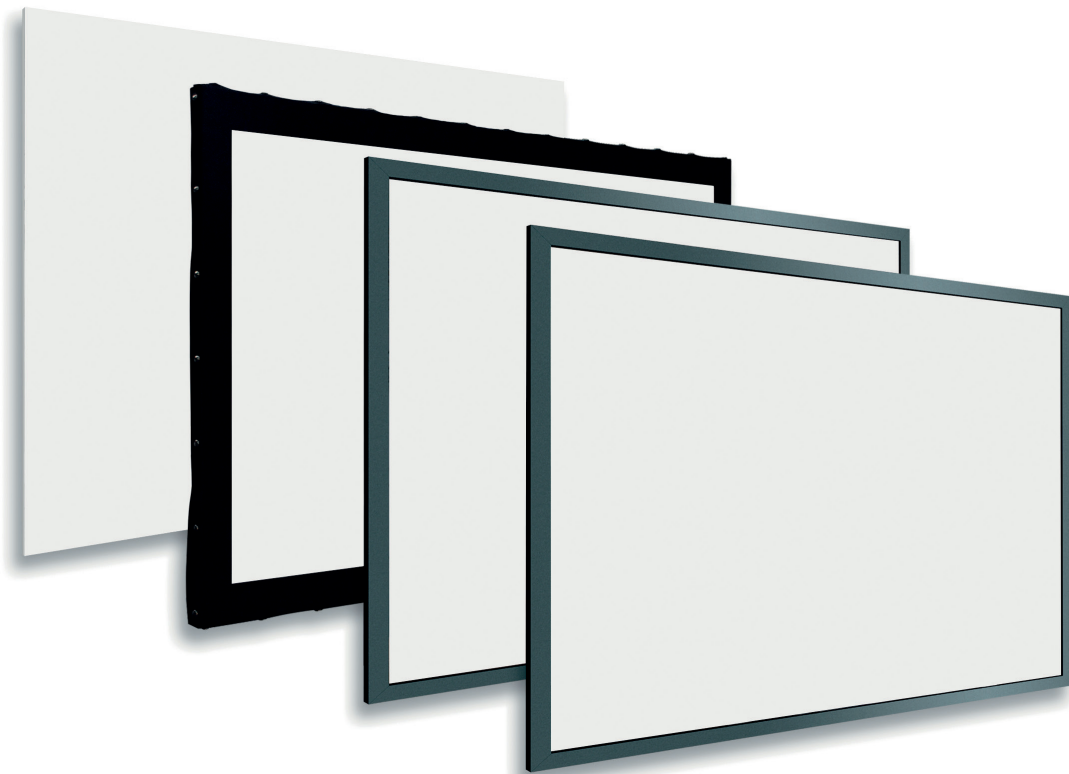

A screen that offers a fourfold service. Following in the footsteps of Frame, FramePro features a structural aluminium frame – divided into several parts for easier transport – and particularly robust and hard wearing angles, which add solidity to the assembly. This model distinguishes itself by enabling four different types of configuration: depending on the chosen version, the projection surface can be front or rear mounted, by means of the traditional elastic bands or with snap buttons.

An additional option is the black flocked frame: the velour finish completely absorbs any light and enhances the perception of contrast in the projected images.

Unprecedented versatility, for the most demanding spectator and for the most atypical situations.

FramePro Front Elastic Bands

Version with front-mounted projection surface, applied with elastics

The best response to aesthetic demands and to the expectations of minimalist architecture: the projection surface conceals the structural parts of the screen, harmonising discreetly with the surrounding ambience.

The wall mount (all sizes) includes spacers: this solution has been designed especially for easy installation, and to separate the screen from the wall by a couple of centimetres where necessary (e.g. in case of backlighting). Alternatively, floor assembly is possible by means of specific professional stands. Sizes are customisable. The profile can be divided into several parts.