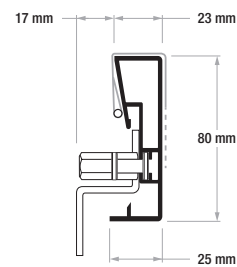

Projection Surfaces (see page 6)

- > VisionFold / VisionFoldRear

Standard Accessories

- > Kit with wall-mount brackets
- > Kit containing elastics, iron rods and cursor for the assembly of the surface
- > For the assembly of the frame: angles and joints (where applicable) complete with screws and nuts

PSS Formats

1.33:1	1.60:1	1.78:1	2.35:1
4:3	16:10	16:9	21:9

FramePro FE Front Elastics

Aspect Ratio	Viewing Width	Viewing Height	Diagonal Inches	Overall Width	Overall Height	Packaging Dimensions	Net Weight	Gross Weight
	A	B	N	A	B	mm	kg	kg
1,33 (4:3)	2000	1504	99	2000	1504	2200x150x180	13	16
	2500	1880	123	2500	1880	2700x150x180	17	20
	3000	2256	148	3000	2256	3200x150x180	22	25
	3500	2632	172	3500	2632	2832x150x180	27	30
1,78 (16:9)	2000	1124	90	2000	1124	2200x150x180	12	15
	2500	1404	113	2500	1404	2700x150x180	16	19
	3000	1685	135	3000	1685	3200x150x180	21	24
	3500	1966	158	3500	1966	2166x150x180	26	29
1,60 (16:10)	2000	1250	93	2000	1250	2200x150x180	13	16
	2500	1563	116	2500	1563	2700x150x180	17	20
	3000	1875	139	3000	1875	3200x150x180	22	25
	3500	2188	162	3500	2188	2388x150x180	27	30
2,35 (21:9)	2000	851	86	2000	851	2200x150x180	12	15
	2500	1064	107	2500	1064	2700x150x180	16	19
	3000	1277	128	3000	1277	3200x150x180	21	24
	3500	1489	150	3500	1489	1950x150x180	26	29