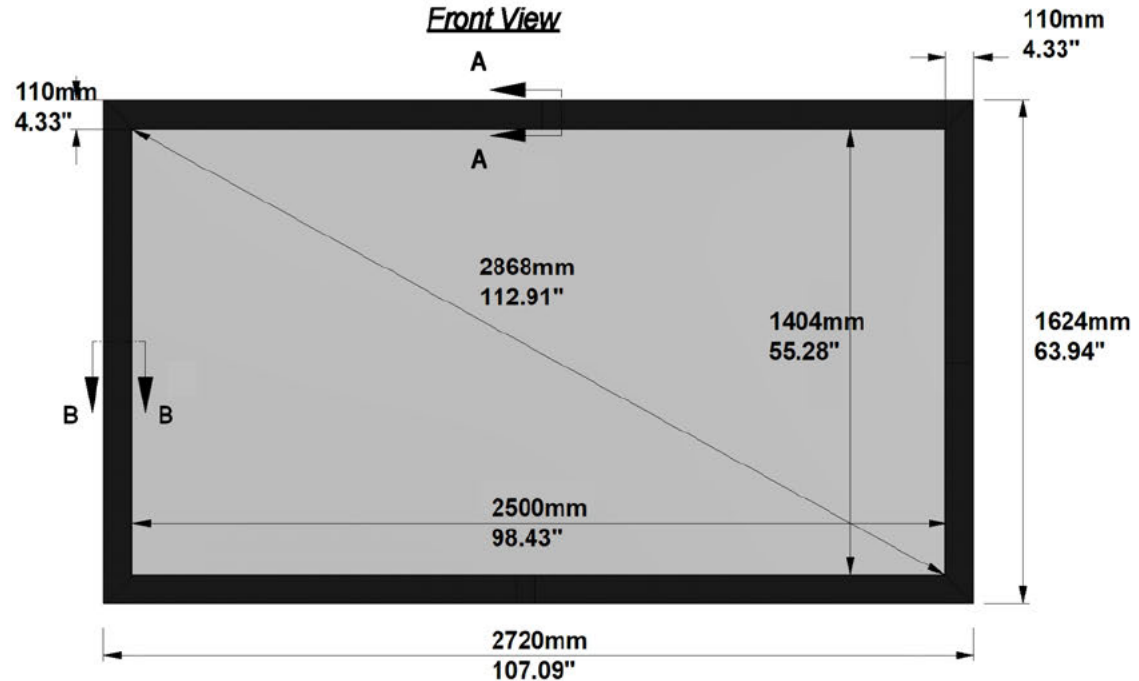

SCREEN CONFIGURATION SUMMARY

PROJECT: WP23-00472 - MovieMaskTB 2500 16x9 RWH

SCREEN: PFMAMMTB-00006 - 2500-MMTB-1.78-RW2

SCREEN:

PFMAMMTB-00006

Description: 2500-MMTB-1.78-RW2
Description 2: Overall size 2.720x1.624 mm
Screen Model: MovieMask TB
Native Aspect Ratio: 1.78 Widescreen TV (16:9)
Fabric: Reference White 2
Dimension Range: 2500mm

PROJECT: WP23-00472 - MovieMaskTB 2500 16x9 RWH

SCREEN: PFMAMMTB-00006 - 2500-MMTB-1.78-RW2

AVAILABLE FORMATS:

With Top/Bottom Masking to 2.40:1 Aspect Ratio

With Top/Bottom Masking to 2.35:1 Aspect Ratio

With Top/Bottom Masking to 1.89:1 Aspect Ratio

With Top/Bottom Masking to 1.85:1 Aspect Ratio

Cross Section A-A

Cross Section B-B

Side View

Front View

FRAME and NATIVE IMAGE TOLERANCE:

UP TO	MM	INCHES
2500mm/98"	+/- 3mm	+/- 0.12"
4000mm/157"	+/- 5mm	+/- 0.20"
8000mm/315"	+/- 10mm	+/- 0.39"

HOUSING TOLERANCE:		
UP TO	MM	INCHES
2500mm/98"	+/- 9mm	+/- 0.35"
4000mm/157"	+/- 15mm	+/- 0.59"
8000mm/315"	+/- 30mm	+/- 1.18"

Autogenerated Drawing - Not in Scale

SCREEN CONFIGURATION SUMMARY

PROJECT: WP23-00472 - MovieMaskTB 2500 16x9 RWH