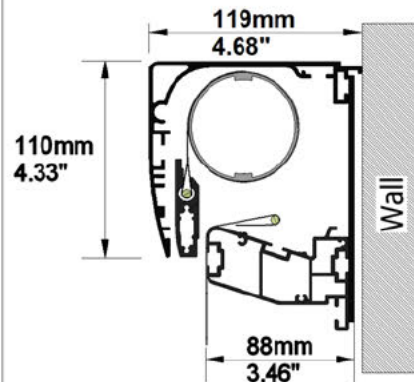

SCREEN CONFIGURATION SUMMARY

PROJECT: WP23-00472 - MovieMaskTB 2500 16x9 RWH

SCREEN: PFMAMMTB-00006 - 2500-MMTB-1.78-RW2

SCREEN:

PFMAMMTB-00006

Description: 2500-MMTB-1.78-RW2
Description 2: Overall size 2.720x1.624 mm
Screen Model: MovieMask TB
Native Aspect Ratio: 1.78 Widescreen TV (16:9)
Fabric: Reference White 2
Dimension Range: 2500mm

PROJECT: WP23-00472 - MovieMaskTB 2500 16x9 RWH

SCREEN: PFMAMMTB-00006 - 2500-MMTB-1.78-RW2

AVAILABLE FORMATS:

With Top/Bottom Masking to 2.40:1 Aspect Ratio

With Top/Bottom Masking to 2.35:1 Aspect Ratio

With Top/Bottom Masking to 1.89:1 Aspect Ratio

With Top/Bottom Masking to 1.85:1 Aspect Ratio

Cross Section A-A

Cross Section B-B

Side View

Front View

FRAME and NATIVE IMAGE TOLERANCE:

UP TO	MM	INCHES
2500mm/98"	+/- 3mm	+/- 0.12"
4000mm/157"	+/- 5mm	+/- 0.20"
8000mm/315"	+/- 10mm	+/- 0.39"

HOUSING TOLERANCE:		
UP TO	MM	INCHES
2500mm/98"	+/- 9mm	+/- 0.35"
4000mm/157"	+/- 15mm	+/- 0.59"
8000mm/315"	+/- 30mm	+/- 1.18"

Autogenerated Drawing - Not in Scale

SCREEN CONFIGURATION SUMMARY

PROJECT: WP23-00472 - MovieMaskTB 2500 16x9 RWH