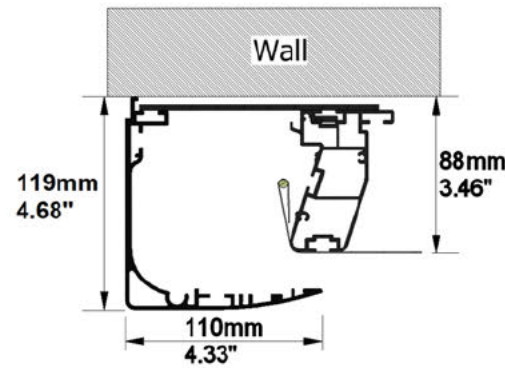

SCREEN CONFIGURATION SUMMARY

PROJECT: WP23-00472 - MovieMaskTB 2500 16x9 RWH

SCREEN: PFMAMMTB-00006 - 2500-MMTB-1.78-RW2

SCREEN:

PFMAMMTB-00006

Description: 2500-MMTB-1.78-RW2
Description 2: Overall size 2.720x1.624 mm
Screen Model: MovieMask TB
Native Aspect Ratio: 1.78 Widescreen TV (16:9)
Fabric: Reference White 2
Dimension Range: 2500mm

PROJECT: WP23-00472 - MovieMaskTB 2500 16x9 RWH

SCREEN: PFMAMMTB-00006 - 2500-MMTB-1.78-RW2

AVAILABLE FORMATS:

With Top/Bottom Masking to 2.40:1 Aspect Ratio

With Top/Bottom Masking to 2.35:1 Aspect Ratio

With Top/Bottom Masking to 1.89:1 Aspect Ratio

With Top/Bottom Masking to 1.85:1 Aspect Ratio

Cross Section A-A

Cross Section B-B

Side View

Front View

FRAME and NATIVE IMAGE TOLERANCE:

UP TO	MM	INCHES
2500mm/98"	+/- 3mm	+/- 0.12"
4000mm/157"	+/- 5mm	+/- 0.20"
8000mm/315"	+/- 10mm	+/- 0.39"

HOUSING TOLERANCE:		
UP TO	MM	INCHES
2500mm/98"	+/- 9mm	+/- 0.35"
4000mm/157"	+/- 15mm	+/- 0.59"
8000mm/315"	+/- 30mm	+/- 1.18"

Autogenerated Drawing - Not in Scale

SCREEN CONFIGURATION SUMMARY

PROJECT: WP23-00472 - MovieMaskTB 2500 16x9 RWH