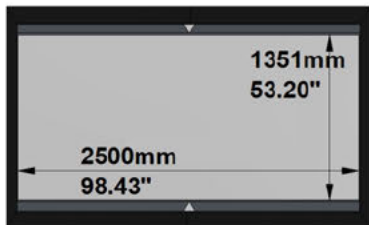

SCREEN CONFIGURATION SUMMARY

PROJECT: WP23-00472 - MovieMaskTB 2500 16x9 RWH

SCREEN: PFMAMMTB-00006 - 2500-MMTB-1.78-RW2

SCREEN:

PFMAMMTB-00006

Description: 2500-MMTB-1.78-RW2
Description 2: Overall size 2.720x1.624 mm
Screen Model: MovieMask TB
Native Aspect Ratio: 1.78 Widescreen TV (16:9)
Fabric: Reference White 2
Dimension Range: 2500mm

PROJECT: WP23-00472 - MovieMaskTB 2500 16x9 RWH

SCREEN: PFMAMMTB-00006 - 2500-MMTB-1.78-RW2

AVAILABLE FORMATS:

With Top/Bottom Masking to 2.40:1 Aspect Ratio

With Top/Bottom Masking to 2.35:1 Aspect Ratio

With Top/Bottom Masking to 1.89:1 Aspect Ratio

With Top/Bottom Masking to 1.85:1 Aspect Ratio

Cross Section A-A

Cross Section B-B

Side View

Front View

FRAME and NATIVE IMAGE TOLERANCE:

UP TO	MM	INCHES
2500mm/98"	+/- 3mm	+/- 0.12"
4000mm/157"	+/- 5mm	+/- 0.20"
8000mm/315"	+/- 10mm	+/- 0.39"

HOUSING TOLERANCE:		
UP TO	MM	INCHES
2500mm/98"	+/- 9mm	+/- 0.35"
4000mm/157"	+/- 15mm	+/- 0.59"
8000mm/315"	+/- 30mm	+/- 1.18"

Autogenerated Drawing - Not in Scale

SCREEN CONFIGURATION SUMMARY

PROJECT: WP23-00472 - MovieMaskTB 2500 16x9 RWH