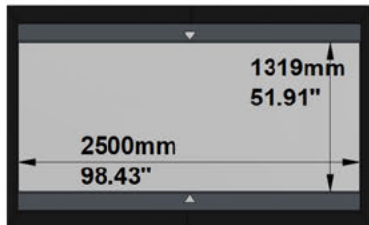

SCREEN CONFIGURATION SUMMARY

PROJECT: WP23-00472 - MovieMaskTB 2500 16x9 RWH

SCREEN: PFMAMMTB-00006 - 2500-MMTB-1.78-RW2

SCREEN:

PFMAMMTB-00006

Description: 2500-MMTB-1.78-RW2
Description 2: Overall size 2.720x1.624 mm
Screen Model: MovieMask TB
Native Aspect Ratio: 1.78 Widescreen TV (16:9)
Fabric: Reference White 2
Dimension Range: 2500mm

PROJECT: WP23-00472 - MovieMaskTB 2500 16x9 RWH

SCREEN: PFMAMMTB-00006 - 2500-MMTB-1.78-RW2

AVAILABLE FORMATS:

With Top/Bottom Masking to 2.40:1 Aspect Ratio

With Top/Bottom Masking to 2.35:1 Aspect Ratio

With Top/Bottom Masking to 1.89:1 Aspect Ratio

With Top/Bottom Masking to 1.85:1 Aspect Ratio

Cross Section A-A

Cross Section B-B

Side View

Front View

FRAME and NATIVE IMAGE TOLERANCE:

UP TO	MM	INCHES
2500mm/98"	+/- 3mm	+/- 0.12"
4000mm/157"	+/- 5mm	+/- 0.20"
8000mm/315"	+/- 10mm	+/- 0.39"

HOUSING TOLERANCE:		
UP TO	MM	INCHES
2500mm/98"	+/- 9mm	+/- 0.35"
4000mm/157"	+/- 15mm	+/- 0.59"
8000mm/315"	+/- 30mm	+/- 1.18"

Autogenerated Drawing - Not in Scale

SCREEN CONFIGURATION SUMMARY

PROJECT: WP23-00472 - MovieMaskTB 2500 16x9 RWH