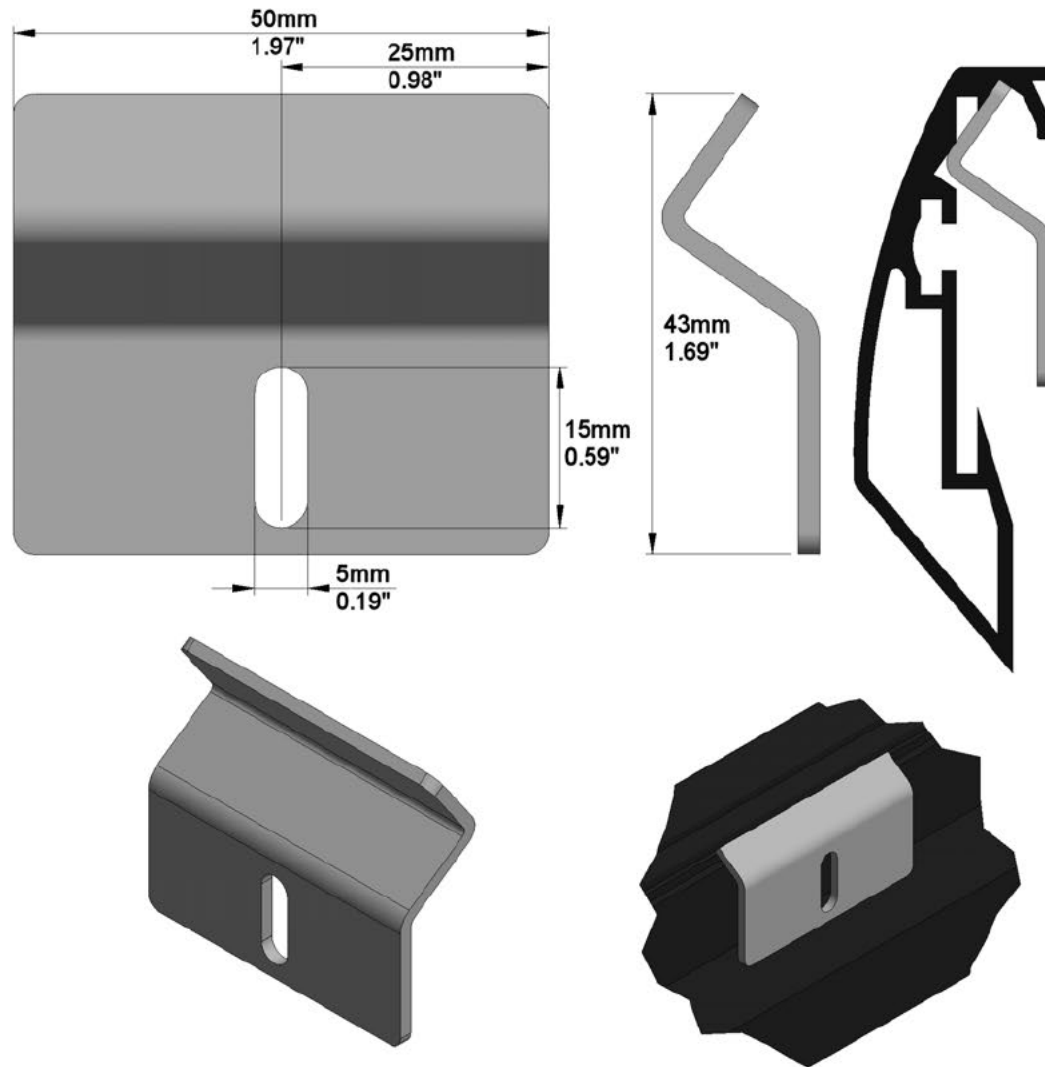

SCREEN: PFIXPLANO-00919 - 2200-PLANO-1.78-RG2

MOUNTING BRACKETS AND INSTALLATION VIEW:

PACKAGING INFORMATION:

ESTIMATED SCREEN NET WEIGHT:

	SHIPPING DIMENSIONS				NUMBER OF BOXES	TOTAL SHIPPING WEIGHT	
	LENGTH	DEPTH	HEIGHT	PALLET HEIGHT		kg	lbs
mm	2550mm	150mm	180mm	290mm	1	kg	19.50
inches	100.39"	5.91"	7.09"	11.42"		lbs	42.90

Autogenerated Drawing - Not in Scale

Detail A