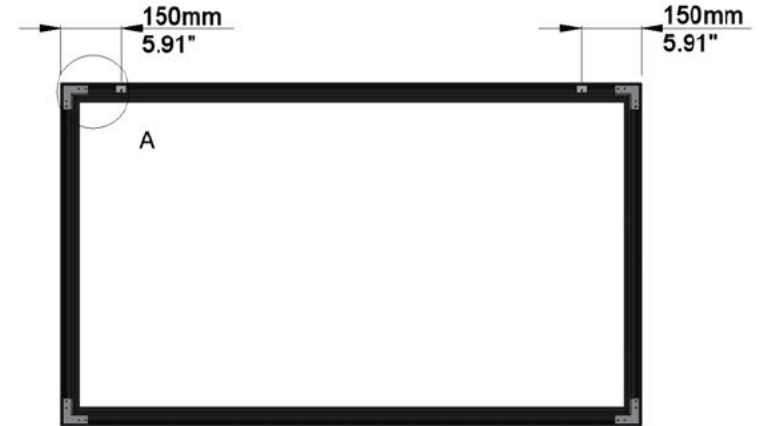

SCREEN CONFIGURATION SUMMARY

PROJECT: WP22-07541 - 2200 PLANO RG2

SCREEN: PFIXPLANO-00919 - 2200-PLANO-1.78-RG2

SCREEN:

PFIXPLANO-00919

Description: 2200-PLANO-1.78-RG2
Description 2: Overall size 2.370x1.406 mm
Screen Model: Plano
Native Aspect Ratio: 1.78 Widescreen TV (16:9)
Fabric: Reference Grey 2
Dimension Range: 2200 mm Viewing Area

SCREEN: PFIXPLANO-00919 - 2200-PLANO-1.78-RG2

MOUNTING BRACKETS AND INSTALLATION VIEW:

PACKAGING INFORMATION:

ESTIMATED SCREEN NET WEIGHT:

	SHIPPING DIMENSIONS				NUMBER OF BOXES	TOTAL SHIPPING WEIGHT	
	LENGTH	DEPTH	HEIGHT	PALLET HEIGHT		kg	lbs
mm	2550mm	150mm	180mm	290mm	1	kg	19.50
inches	100.39"	5.91"	7.09"	11.42"		lbs	42.90

Autogenerated Drawing - Not in Scale

Detail A