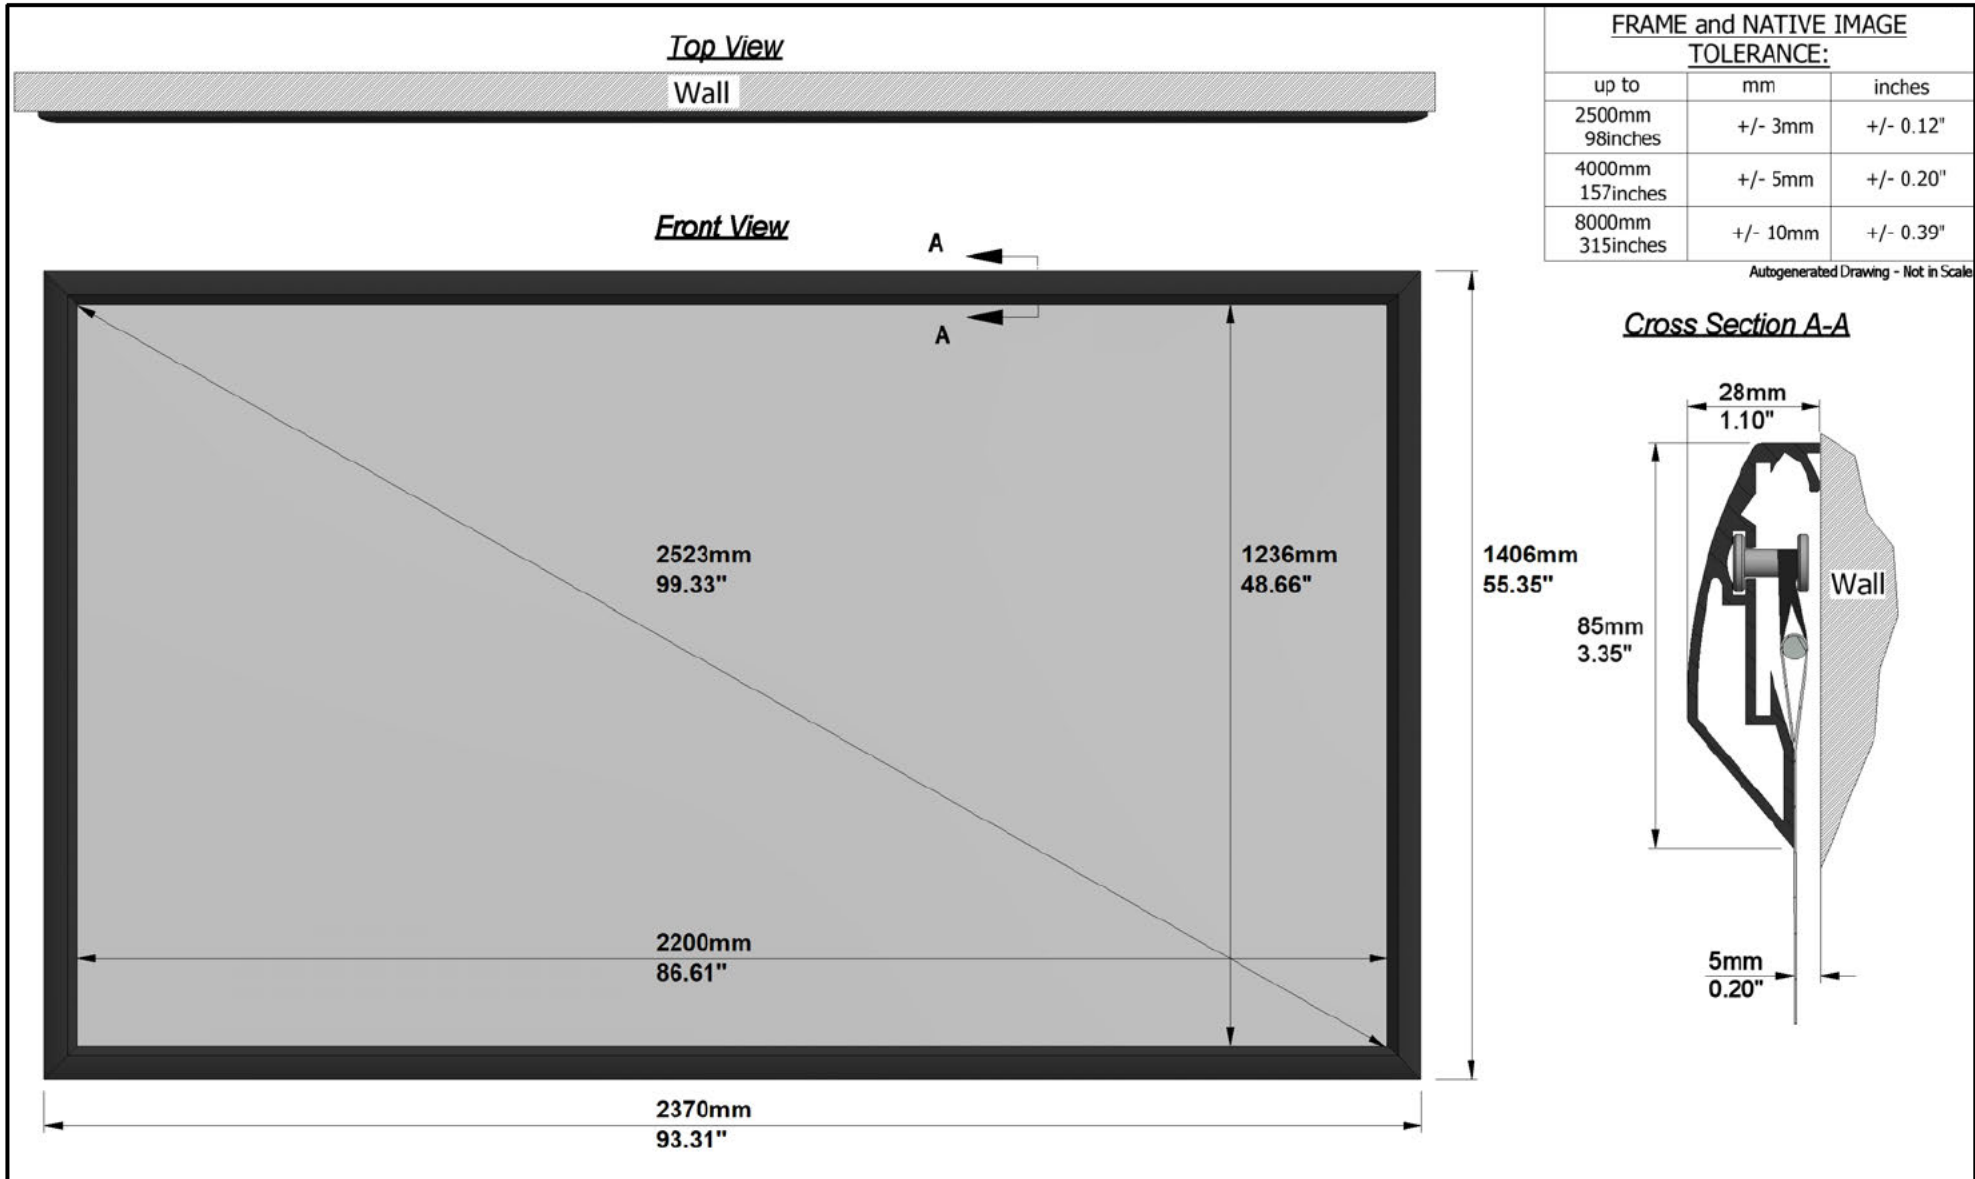

SCREEN CONFIGURATION SUMMARY

PROJECT: WP22-07541 - 2200 PLANO RG2

SCREEN: PFIXPLANO-00919 - 2200-PLANO-1.78-RG2

SCREEN:

PFIXPLANO-00919

Description: 2200-PLANO-1.78-RG2
Description 2: Overall size 2.370x1.406 mm
Screen Model: Plano
Native Aspect Ratio: 1.78 Widescreen TV (16:9)
Fabric: Reference Grey 2
Dimension Range: 2200 mm Viewing Area

Email: [REDACTED]

Website: www.awe-europe.com

Comments:

SCREEN CONFIGURATION SUMMARY

PROJECT: WP22-07541 - 2200 PLANO RG2

SCREEN: PFIXPLANO-00919 - 2200-PLANO-1.78-RG2

SCREEN CONFIGURATION SUMMARY

PROJECT: WP22-07541 - 2200 PLANO RG2

SCREEN: PFIXPLANO-00919 - 2200-PLANO-1.78-RG2

MOUNTING BRACKETS AND INSTALLATION VIEW:

PACKAGING INFORMATION:

ESTIMATED SCREEN NET WEIGHT:

	SHIPPING DIMENSIONS				NUMBER OF BOXES	TOTAL SHIPPING WEIGHT	
	LENGTH	DEPTH	HEIGHT	PALLET HEIGHT		kg	lbs
mm	2550mm	150mm	180mm	290mm	1	kg	19.50
inches	100.39"	5.91"	7.09"	11.42"		lbs	42.90

Autogenerated Drawing - Not in Scale

Detail A