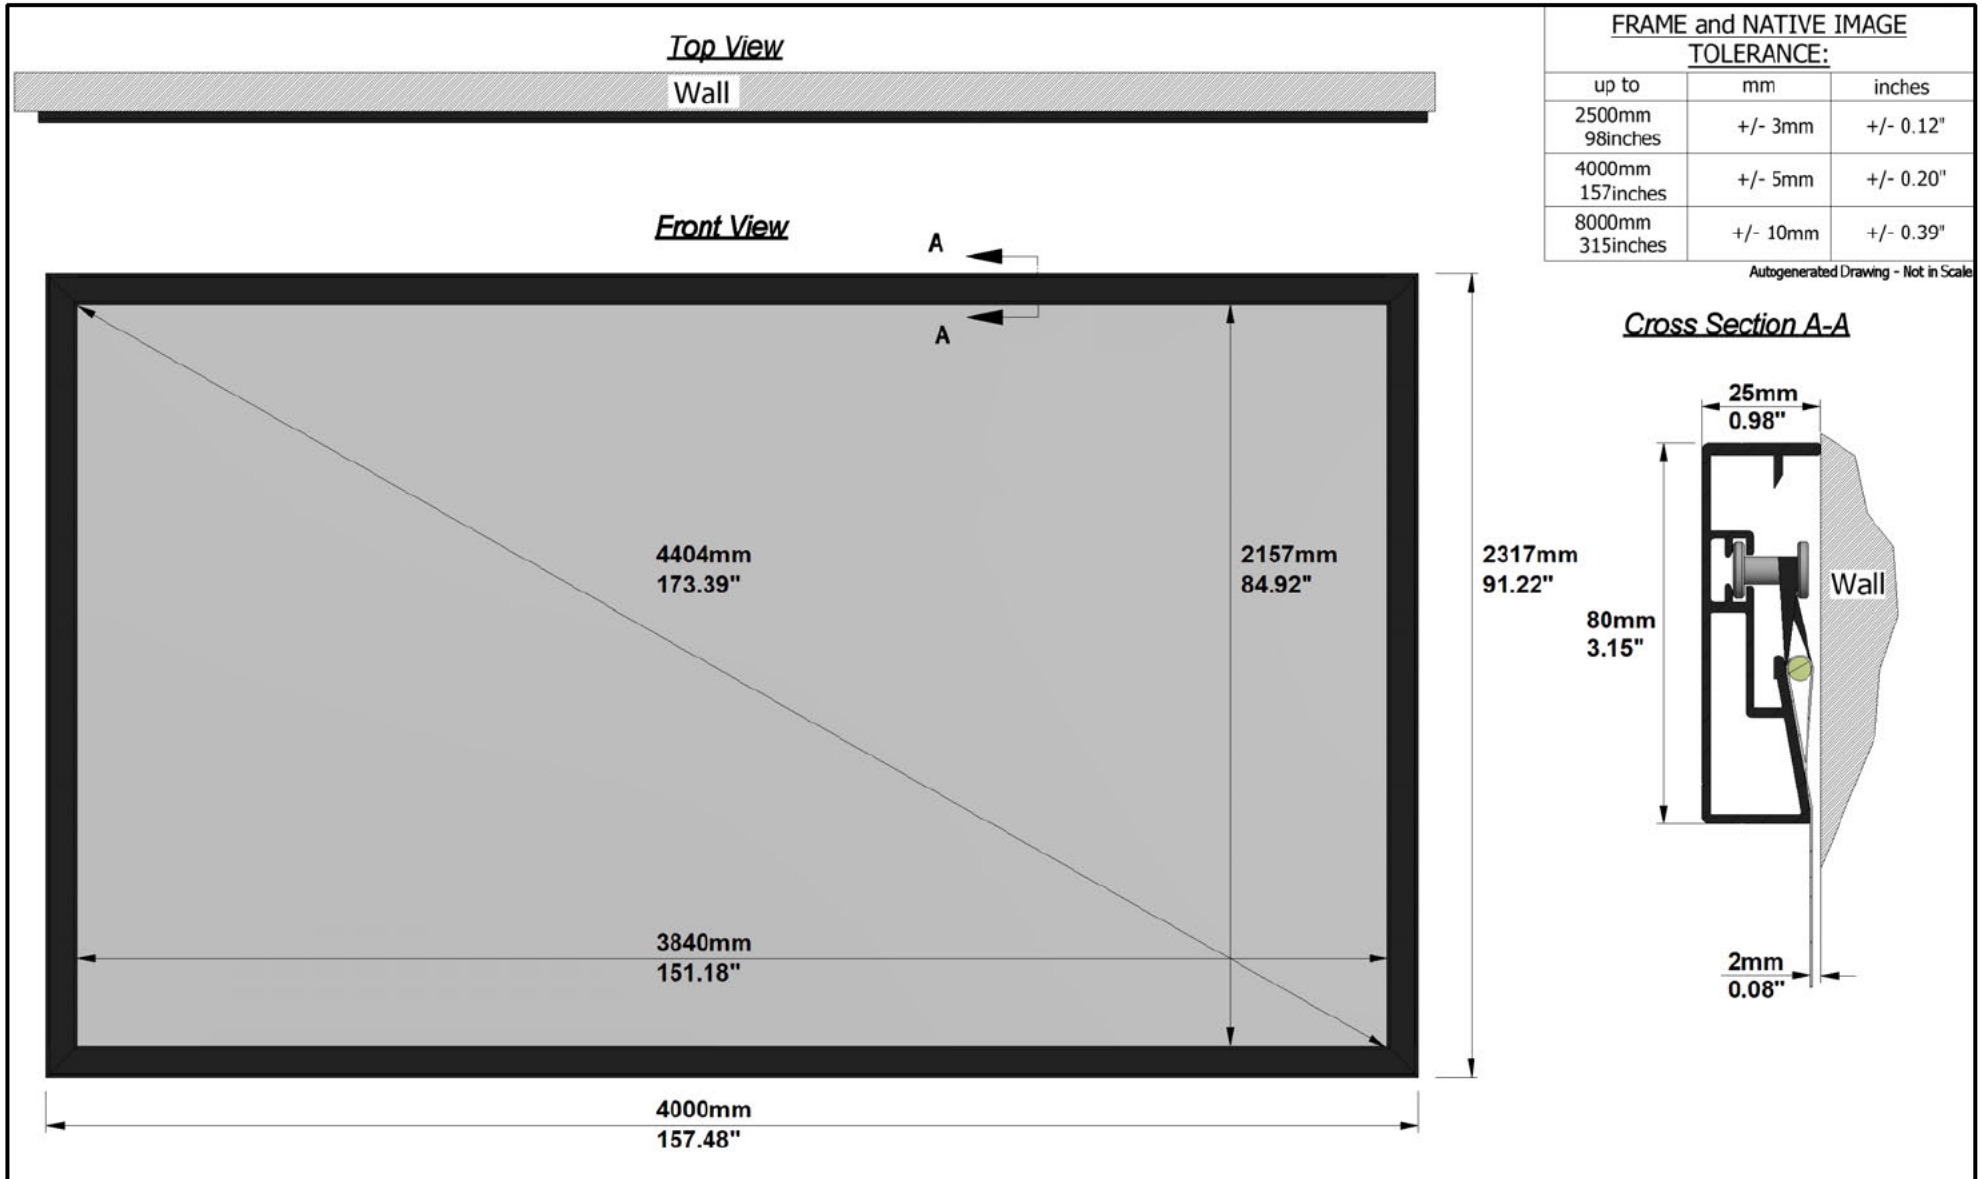

SCREEN CONFIGURATION SUMMARY

PROJECT: WP22-07702 - FRAMEPRO 3840 RG2

SCREEN: PFIXFRAMEPRORE-00759 - 3840-FRAMEPRORE-1.78-RG2