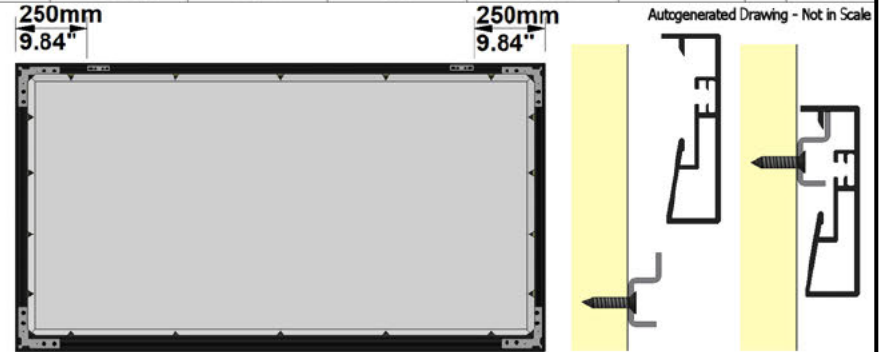

PACKAGING INFORMATION:

ESTIMATED SCREEN NET WEIGHT: 25.80Kg
56.80Lbs

SHIPPING DIMENSIONS				NUMBER OF BOXES	TOTAL SHIPPING WEIGHT
LENGTH	DEPTH	HEIGHT	PALLET HEIGHT		
mm	2657mm	150mm	180mm	1	kg 29.60
inches	104.61"	5.91"	7.09"		lbs 65.12