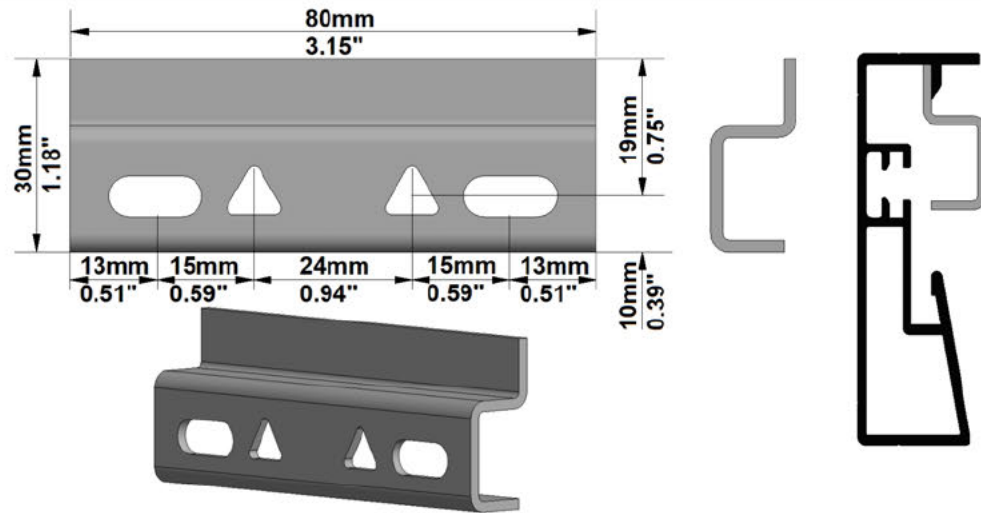

SCREEN CONFIGURATION SUMMARY

PROJECT: WP22-07702 - FRAMEPRO 3840 RG2

SCREEN: PFIFFRAMEPRORE-00759 - 3840-FRAMEPRORE-1.78-RG2

MOUNTING BRACKETS AND INSTALLATION VIEW:

BRACKETS FOR FRAME PRO RE, RB, FB <=3000 OVERALL SCREEN