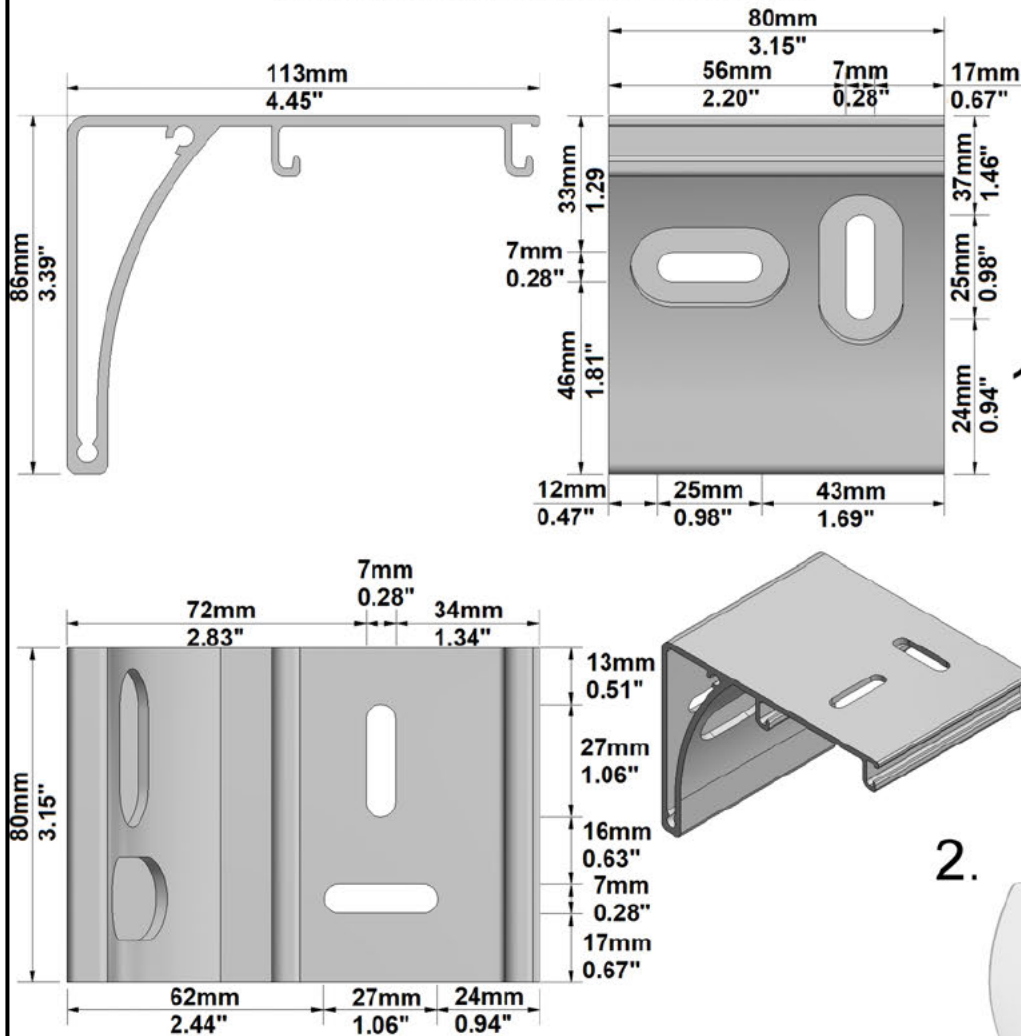

SCREEN CONFIGURATION SUMMARY

PROJECT: WP22-07564 - RUGBYPLUS 2620 AGR

SCREEN: PRONRUGBY-PLUS-00434 - 2620-RUGBY-PLUS-1.78-AGR-C05

Autogenerate drawing - Not in scale

MOUNTING BRACKET AND INSTALLATION VIEW: