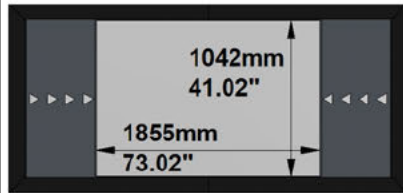

SCREEN CONFIGURATION SUMMARY

PROJECT: WP23-00682 - MovieMaskLR 2500 240 VAC

SCREEN: PFMAMMLR-00019 - 2500-MMLR-2.40-VAC

SCREEN:

PFMAMMLR-00019

Description: 2500-MMLR-2.40-VAC
Description 2: Overall size 2.720x1.262 mm
Screen Model: MovieMask LR
Native Aspect Ratio: 2.40 Blu-Ray scope (12:5)
Fabric: Vision Acoustik
Dimension Range: 2500mm

PROJECT: WP23-00682 - MovieMaskLR 2500 240 VAC

SCREEN: PFMAMMLR-00019 - 2500-MMLR-2.40-VAC

AVAILABLE FORMATS:

With Lateral Masking to 1.78:1 Aspect Ratio

With Lateral Masking to 1.85:1 Aspect Ratio

With Lateral Masking to 1.89:1 Aspect Ratio

With Lateral Masking to 2.35:1 Aspect Ratio

Cross Section A-A

Cross Section B-B

Side View

Front View

FRAME and NATIVE IMAGE TOLERANCE:

UP TO	MM	INCHES
2500mm/98"	+/- 3mm	+/- 0.12"
4000mm/157"	+/- 5mm	+/- 0.20"
8000mm/315"	+/- 10mm	+/- 0.39"