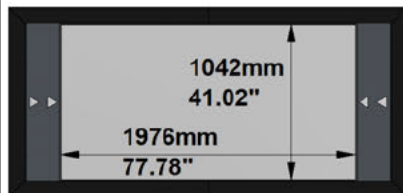

PROJECT: WP23-00682 - MovieMaskLR 2500 240 VAC

SCREEN: PFMAMMLR-00019 - 2500-MMLR-2.40-VAC

AVAILABLE FORMATS:

With Lateral Masking to 1.78:1 Aspect Ratio

With Lateral Masking to 1.85:1 Aspect Ratio

With Lateral Masking to 1.89:1 Aspect Ratio

With Lateral Masking to 2.35:1 Aspect Ratio

Cross Section A-A

Cross Section B-B

Side View

Front View

FRAME and NATIVE IMAGE TOLERANCE:

UP TO	MM	INCHES
2500mm/98"	+/- 3mm	+/- 0.12"
4000mm/157"	+/- 5mm	+/- 0.20"
8000mm/315"	+/- 10mm	+/- 0.39"