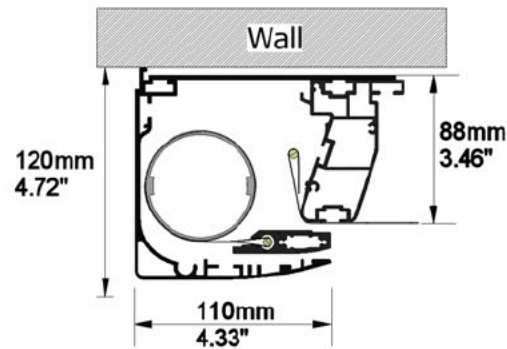

SCREEN CONFIGURATION SUMMARY

PROJECT: WP23-00682 - MovieMaskLR 2500 240 VAC

SCREEN: PFMAMMLR-00019 - 2500-MMLR-2.40-VAC

SCREEN:

PFMAMMLR-00019

Description: 2500-MMLR-2.40-VAC
Description 2: Overall size 2.720x1.262 mm
Screen Model: MovieMask LR
Native Aspect Ratio: 2.40 Blu-Ray scope (12:5)
Fabric: Vision Acoustik
Dimension Range: 2500mm

PROJECT: WP23-00682 - MovieMaskLR 2500 240 VAC

SCREEN: PFMAMMLR-00019 - 2500-MMLR-2.40-VAC

AVAILABLE FORMATS:

With Lateral Masking to 1.78:1 Aspect Ratio

With Lateral Masking to 1.85:1 Aspect Ratio

With Lateral Masking to 1.89:1 Aspect Ratio

With Lateral Masking to 2.35:1 Aspect Ratio

Cross Section A-A

Cross Section B-B

Side View

Front View

FRAME and NATIVE IMAGE TOLERANCE:

UP TO	MM	INCHES
2500mm/98"	+/- 3mm	+/- 0.12"
4000mm/157"	+/- 5mm	+/- 0.20"
8000mm/315"	+/- 10mm	+/- 0.39"

HOUSING TOLERANCE:		
UP TO	MM	INCHES
2500mm/98"	+/- 9mm	+/- 0.35"
4000mm/157"	+/- 15mm	+/- 0.59"
8000mm/315"	+/- 30mm	+/- 1.18"

Autogenerated Drawing - Not in Scale

SCREEN CONFIGURATION SUMMARY

PROJECT: WP23-00682 - MovieMaskLR 2500 240 VAC