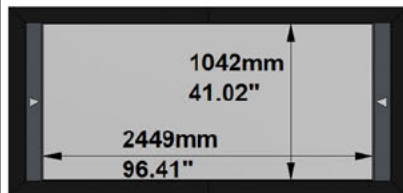

PROJECT: WP23-00682 - MovieMaskLR 2500 240 VAC

SCREEN: PFMAMMLR-00019 - 2500-MMLR-2.40-VAC

AVAILABLE FORMATS:

With Lateral Masking to 1.78:1 Aspect Ratio

With Lateral Masking to 1.85:1 Aspect Ratio

With Lateral Masking to 1.89:1 Aspect Ratio

With Lateral Masking to 2.35:1 Aspect Ratio

Cross Section A-A

Cross Section B-B

Side View

Front View

FRAME and NATIVE IMAGE TOLERANCE:

UP TO	MM	INCHES
2500mm/98"	+/- 3mm	+/- 0.12"
4000mm/157"	+/- 5mm	+/- 0.20"
8000mm/315"	+/- 10mm	+/- 0.39"