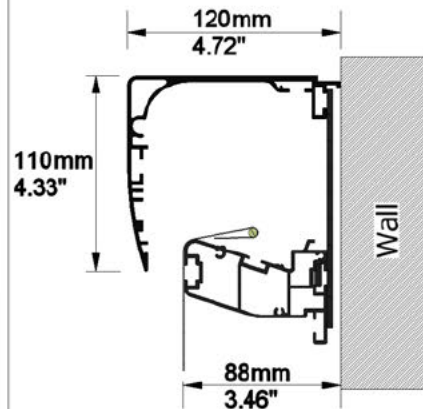

SCREEN CONFIGURATION SUMMARY

PROJECT: WP23-00682 - MovieMaskLR 2500 240 VAC

SCREEN: PFMAMMLR-00019 - 2500-MMLR-2.40-VAC

SCREEN:

PFMAMMLR-00019

Description: 2500-MMLR-2.40-VAC
Description 2: Overall size 2.720x1.262 mm
Screen Model: MovieMask LR
Native Aspect Ratio: 2.40 Blu-Ray scope (12:5)
Fabric: Vision Acoustik
Dimension Range: 2500mm

PROJECT: WP23-00682 - MovieMaskLR 2500 240 VAC

SCREEN: PFMAMMLR-00019 - 2500-MMLR-2.40-VAC

AVAILABLE FORMATS:

With Lateral Masking to 1.78:1 Aspect Ratio

With Lateral Masking to 1.85:1 Aspect Ratio

With Lateral Masking to 1.89:1 Aspect Ratio

With Lateral Masking to 2.35:1 Aspect Ratio

Cross Section A-A

Cross Section B-B

Side View

Front View

FRAME and NATIVE IMAGE TOLERANCE:

UP TO	MM	INCHES
2500mm/98"	+/- 3mm	+/- 0.12"
4000mm/157"	+/- 5mm	+/- 0.20"
8000mm/315"	+/- 10mm	+/- 0.39"

HOUSING TOLERANCE:		
UP TO	MM	INCHES
2500mm/98"	+/- 9mm	+/- 0.35"
4000mm/157"	+/- 15mm	+/- 0.59"
8000mm/315"	+/- 30mm	+/- 1.18"

Autogenerated Drawing - Not in Scale

SCREEN CONFIGURATION SUMMARY

PROJECT: WP23-00682 - MovieMaskLR 2500 240 VAC