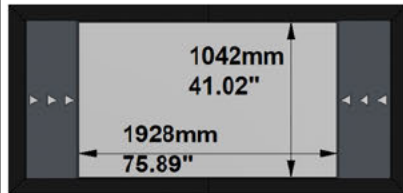

With Lateral Masking to 1.85:1 Aspect Ratio