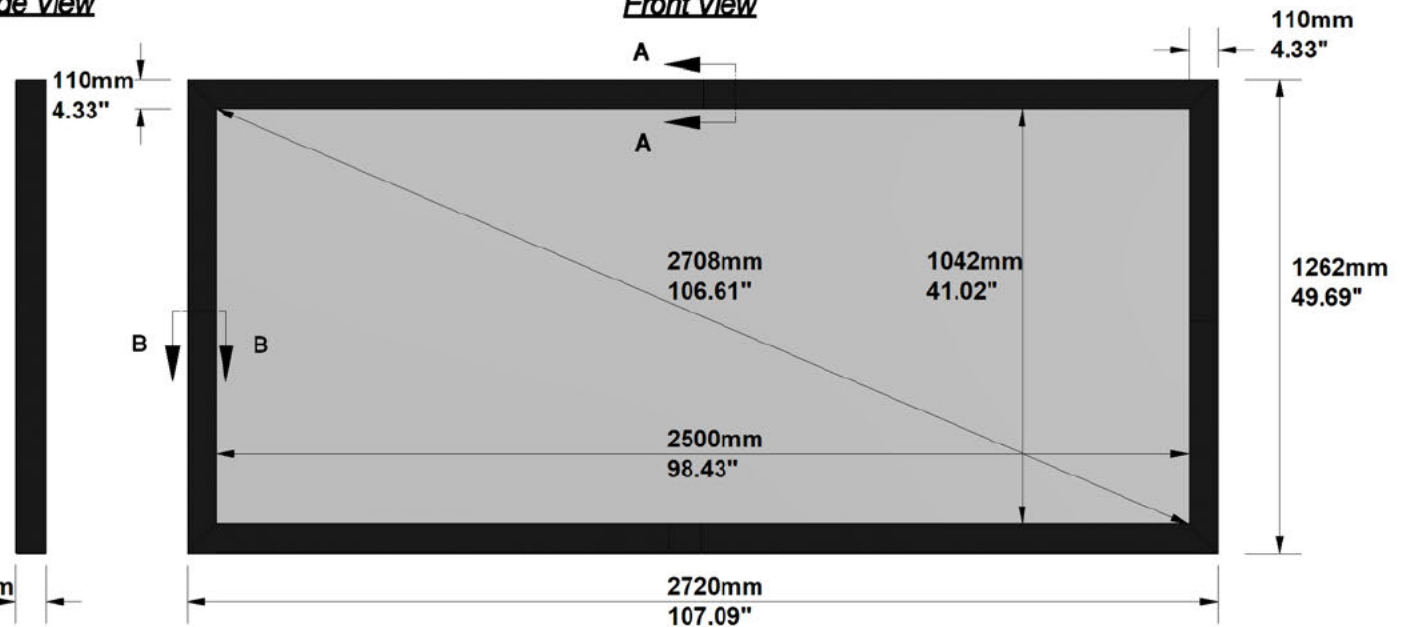

With Lateral Masking to 2.35:1 Aspect Ratio

Cross Section A-A

Cross Section B-B

Side View

Front View

FRAME and NATIVE IMAGE TOLERANCE:

UP TO	MM	INCHES
2500mm/98"	+/- 3mm	+/- 0.12"
4000mm/157"	+/- 5mm	+/- 0.20"
8000mm/315"	+/- 10mm	+/- 0.39"

HOUSING TOLERANCE:		
UP TO	MM	INCHES
2500mm/98"	+/- 9mm	+/- 0.35"
4000mm/157"	+/- 15mm	+/- 0.59"
8000mm/315"	+/- 30mm	+/- 1.18"

Autogenerated Drawing - Not in Scale

SCREEN CONFIGURATION SUMMARY

PROJECT: WP23-00682 - MovieMaskLR 2500 240 VAC