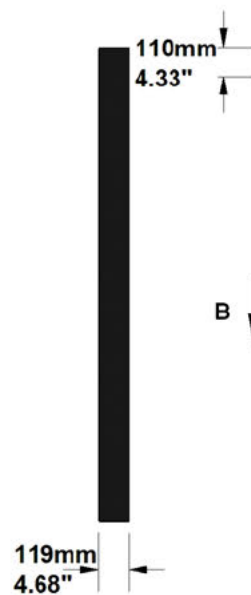

SCREEN CONFIGURATION SUMMARY

PROJECT: WP23-00682 - MovieMaskLR 2500 240 VAC

SCREEN: PFMAMMLR-00019 - 2500-MMLR-2.40-VAC

SCREEN:

PFMAMMLR-00019

Description: 2500-MMLR-2.40-VAC
Description 2: Overall size 2.720x1.262 mm
Screen Model: MovieMask LR
Native Aspect Ratio: 2.40 Blu-Ray scope (12:5)
Fabric: Vision Acoustik
Dimension Range: 2500mm

PROJECT: WP23-00682 - MovieMaskLR 2500 240 VAC

SCREEN: PFMAMMLR-00019 - 2500-MMLR-2.40-VAC

AVAILABLE FORMATS:

With Lateral Masking to 1.78:1 Aspect Ratio

With Lateral Masking to 1.85:1 Aspect Ratio

With Lateral Masking to 1.89:1 Aspect Ratio

With Lateral Masking to 2.35:1 Aspect Ratio

Cross Section A-A

Cross Section B-B

Side View

Front View

FRAME and NATIVE IMAGE TOLERANCE:

UP TO	MM	INCHES
2500mm/98"	+/- 3mm	+/- 0.12"
4000mm/157"	+/- 5mm	+/- 0.20"
8000mm/315"	+/- 10mm	+/- 0.39"

HOUSING TOLERANCE:		
UP TO	MM	INCHES
2500mm/98"	+/- 9mm	+/- 0.35"
4000mm/157"	+/- 15mm	+/- 0.59"
8000mm/315"	+/- 30mm	+/- 1.18"

Autogenerated Drawing - Not in Scale

SCREEN CONFIGURATION SUMMARY

PROJECT: WP23-00682 - MovieMaskLR 2500 240 VAC