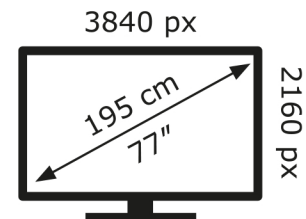

LG Electronics

OLED77M39LA

147 kWh/1000h

ABCDEF**G**

349 kWh/1000h

2019/2013