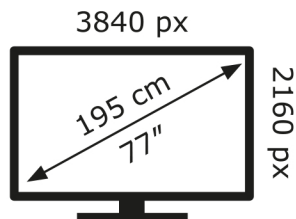

ENERG

LG Electronics

OLED77M39LA

147 kWh/1000h

ABCDEF**G**

349 kWh/1000h

2019/2013

ENERG