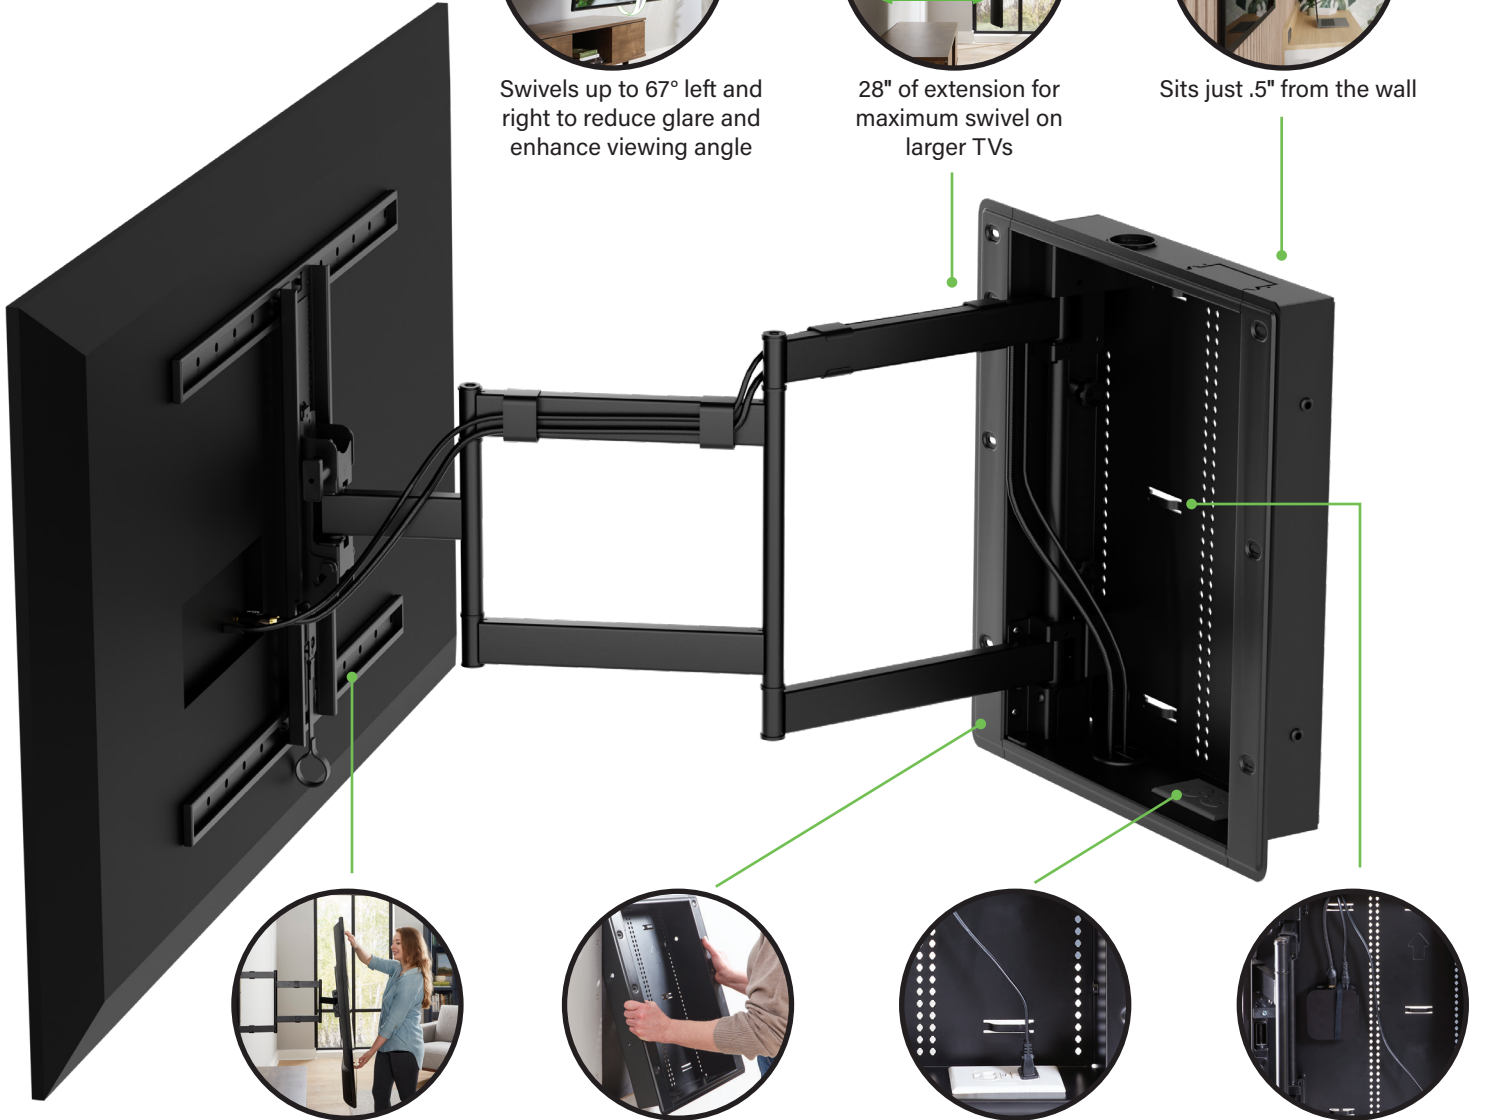

IN-WALL FULL-MOTION TV MOUNT

The VIWLF128-B2 Large In-Wall Full Motion mount is a premium-grade solution for those seeking the ultimate viewing experience for screens ranging from 42"-85". With up to 28" of extension and a 67° swivel range, this mount sits nearly flush with the wall when retracted (.5"), and features an enclosure that provides AV storage while maintaining a professional aesthetic. Store third-party devices such as streaming players, switches and more, making it the perfect solution for any home entertainment setup.

Model **VIWLF128-B2**

RETRACTED VIEW

Swivels up to 67° left and right to reduce glare and enhance viewing angle

28" of extension for maximum swivel on larger TVs

Sits just .5" from the wall

Virtual Axis™ finger-tip tilt

In-wall box fits between two 16" on center studs

In-wall power outlet
(Not Included)

Six attachment slots with included Velcro to secure components

MODEL
VIWLF128

UPC
793795538741

HOLDS UP TO WEIGHT
135 lbs. / 61.2 kg

SWIVELS / TILTS
67° left and right* / Tilt: 4° Up and 10° down

PRODUCT DIMENSIONS (W X D X H)
24.9" x 3.9" x 15.7" (632.6 x 98 x 400 cm)

PACKAGE DIMENSIONS (W X D X H)
26.48" x 19.06" x 4.95" (67.26 x 48.41 x 12.57 cm)