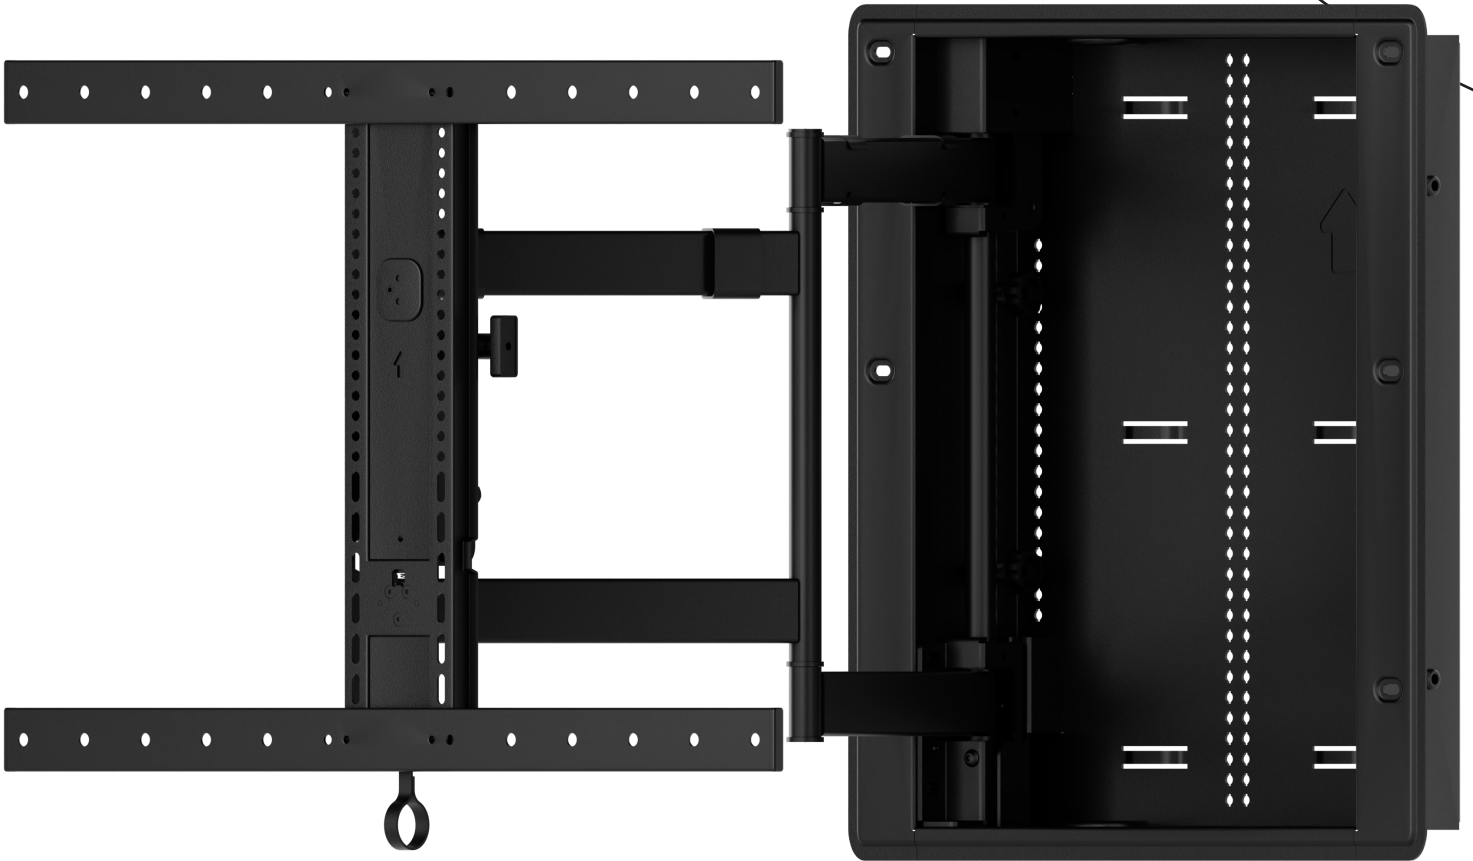

IN-WALL FULL-MOTION TV MOUNT

The VIWLF128-B2 Large In-Wall Full Motion mount is a premium-grade solution for those seeking the ultimate viewing experience for screens ranging from 42"-85". With up to 28" of extension and a 67° swivel range, this mount sits nearly flush with the wall when retracted (.5"), and features an enclosure that provides AV storage while maintaining a professional aesthetic. Store third-party devices such as streaming players, switches and more, making it the perfect solution for any home entertainment setup.

Model **VIWLF128-B2**

RETRACTED VIEW

Swivels up to 67° left and right to reduce glare and enhance viewing angle

28" of extension for maximum swivel on larger TVs

Sits just .5" from the wall

Virtual Axis™ finger-tip tilt

In-wall box fits between two 16" on center studs

In-wall power outlet
(Not Included)

Six attachment slots with included Velcro to secure components

MODEL
VIWLF128

UPC
793795538741

HOLDS UP TO WEIGHT
135 lbs. / 61.2 kg

SWIVELS / TILTS
67° left and right* / Tilt: 4° Up and 10° down

PRODUCT DIMENSIONS (W X D X H)
24.9" x 3.9" x 15.7" (632.6 x 98 x 400 cm)

PACKAGE DIMENSIONS (W X D X H)
26.48" x 19.06" x 4.95" (67.26 x 48.41 x 12.57 cm)