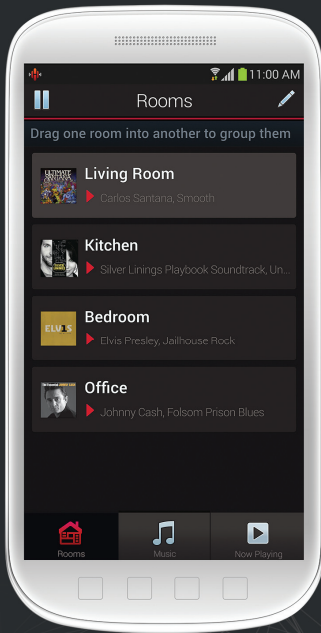

THE HEOS APP.

A SIMPLE, EASY TO USE INTERFACE

Stream from your favorite online music services, or listen to tracks directly from your phone, tablet or USB drives. With HEOS, you have all the options you need and all the access you want.