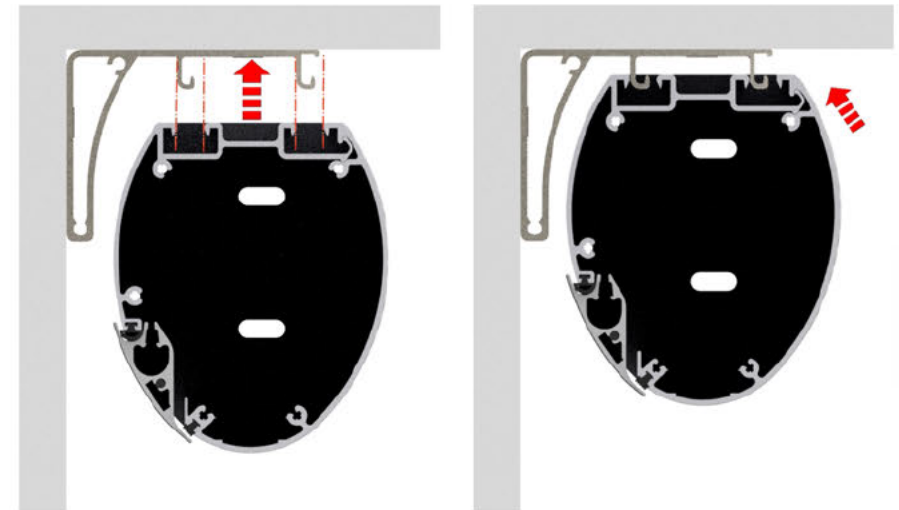

PACKAGING INFORMATION:

ESTIMATED SCREEN NET WEIGHT: 37.20Kg
81.80Lbs

	SHIPPING DIMENSION				NUMBER OF PACKAGE	TOTAL SHIPPING WEIGHT
	LENGHT	DEPTH	HEIGHT STD	HEIGHT PALLET		
mm	3760mm	200mm	210mm	320mm	1	kg 40.80
inches	148.03"	5.91"	7.09"	11.42"		lbs 89.76

1. FIX THE BRACKET ON THE WALL, AFTER INSERT THE CASING IN THE BRACKETS
2. INSERT THE BLOCKS SYSTEM BETWEEN THE CASING AND THE BRACKETS

1.