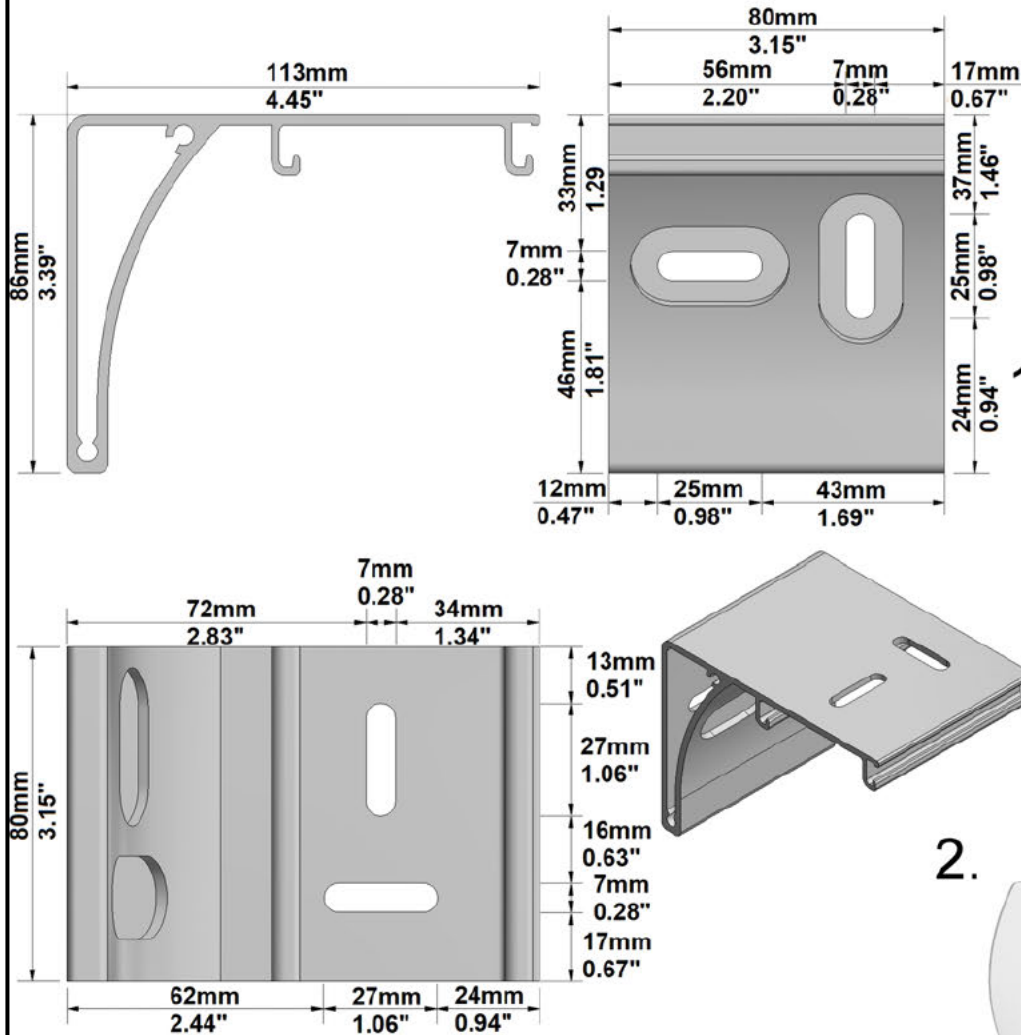

	<= 2500mm	<= 4000mm	<= 8000mm
Structure and Components	± 3mm	± 5mm	± 10mm
Projection Fabric	± 1%		

Autogenerated Drawing - Not in Scale

SCREEN CONFIGURATION SUMMARY

PROJECT: WP22-07565 - RUGBYPLUS 3120 AGR

SCREEN: PRONRUGBY-PLUS-00617 - 3120-RUGBY-PLUS-1.78-AGR-C05

Autogenerated drawing - Not in scale

MOUNTING BRACKET AND INSTALLATION VIEW:

PACKAGING INFORMATION:

ESTIMATED SCREEN NET WEIGHT: 37.20Kg
81.80Lbs