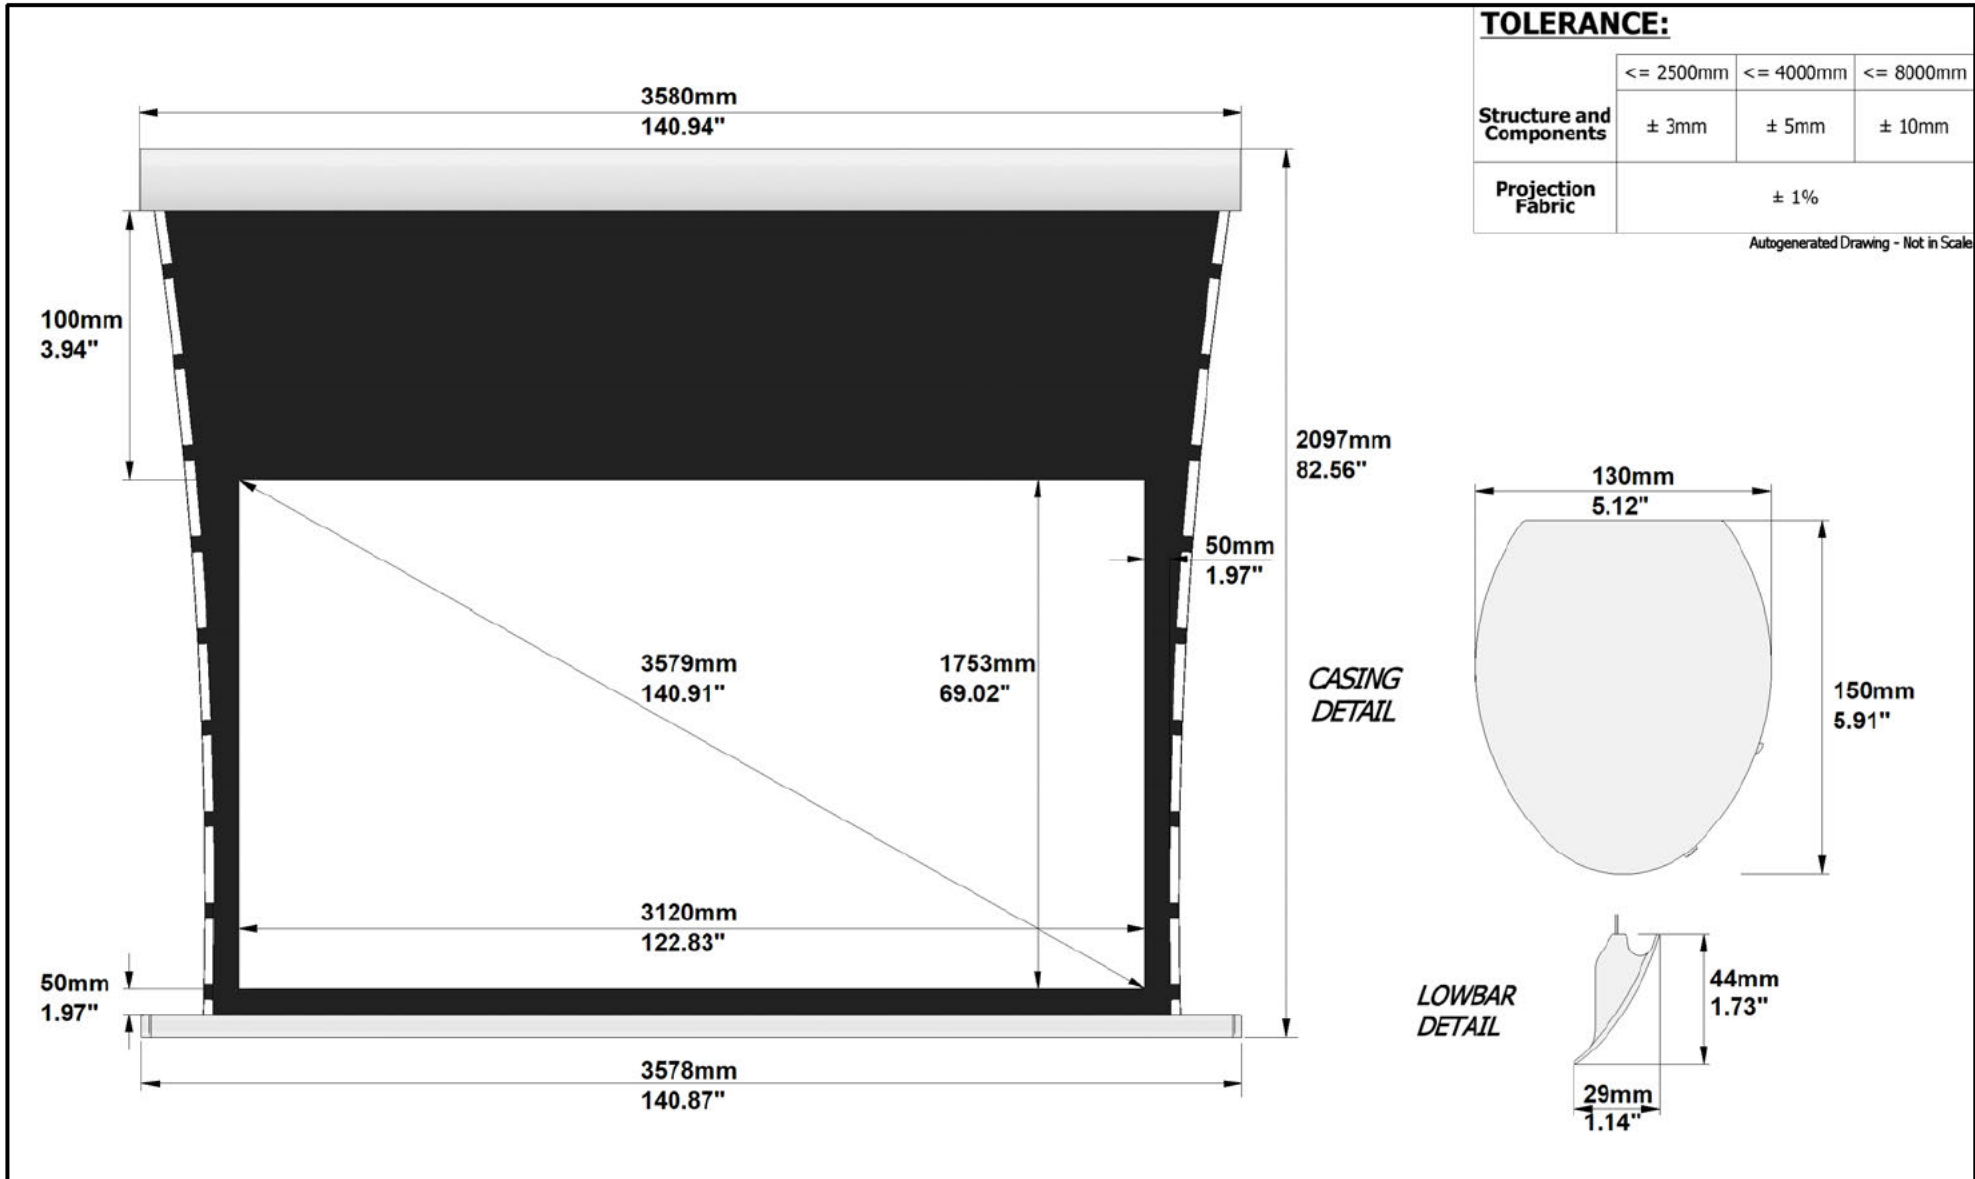

SCREEN CONFIGURATION SUMMARY

PROJECT: WP22-07565 - RUGBYPLUS 3120 AGR

SCREEN: PRONRUGBY-PLUS-00617 - 3120-RUGBY-PLUS-1.78-AGR-C05

SCREEN:

PRONRUGBY-PLUS-00617

Description: 3120-RUGBY-PLUS-1.78-AGR-C05
Description 2: Overall size 3.580x2.097 mm
Screen Model: Rugby-Plus
Native Aspect Ratio: 1.78 Widescreen TV (16:9)
Fabric: Ambient Grey
Screen Finishing: Tensio Classic Border 5
Dimension Range: 3120 mm Viewing Area

	<= 2500mm	<= 4000mm	<= 8000mm
Structure and Components	± 3mm	± 5mm	± 10mm
Projection Fabric	± 1%		

Autogenerated Drawing - Not in Scale

SCREEN CONFIGURATION SUMMARY

PROJECT: WP22-07565 - RUGBYPLUS 3120 AGR

SCREEN: PRONRUGBY-PLUS-00617 - 3120-RUGBY-PLUS-1.78-AGR-C05

Autogenerated drawing - Not in scale

MOUNTING BRACKET AND INSTALLATION VIEW:

PACKAGING INFORMATION:

ESTIMATED SCREEN NET WEIGHT: 37.20Kg
81.80Lbs

	SHIPPING DIMENSION				NUMBER OF PACKAGE	TOTAL SHIPPING WEIGHT
	LENGHT	DEPTH	HEIGHT STD	HEIGHT PALLET		
mm	3760mm	200mm	210mm	320mm	1	kg 40.80
inches	148.03"	5.91"	7.09"	11.42"		lbs 89.76

1. FIX THE BRACKET ON THE WALL, AFTER INSERT THE CASING IN THE BRACKETS
2. INSERT THE BLOCKS SYSTEM BETWEEN THE CASING AND THE BRACKETS