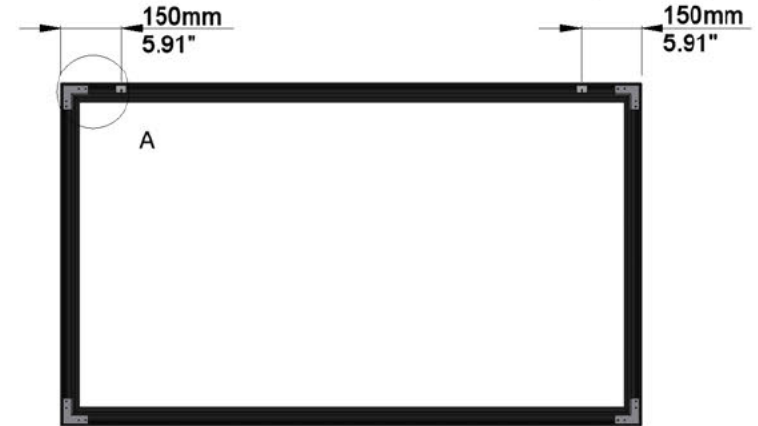

SCREEN CONFIGURATION SUMMARY

PROJECT: WP22-07552 - 2500 PLANO VAC

SCREEN: PFIXPLANO-00066 - 2500-PLANO-1.78-VAC

SCREEN:

PFIXPLANO-00066

Description: 2500-PLANO-1.78-VAC
Description 2: Overall size 2.670x1.574mm S20
Screen Model: Plano
Native Aspect Ratio: 1.78 Widescreen TV (16:9)
Fabric: Vision Acoustik
Dimension Range: 2500 mm Viewing Area

MOUNTING BRACKETS AND INSTALLATION VIEW:

PACKAGING INFORMATION:

ESTIMATED SCREEN NET WEIGHT:

	SHIPPING DIMENSIONS				NUMBER OF BOXES	TOTAL SHIPPING WEIGHT	
	LENGTH	DEPTH	HEIGHT	PALLET HEIGHT		kg	lbs
mm	2850mm	150mm	180mm	290mm	1	kg	22.20
inches	112.20"	5.91"	7.09"	11.42"		lbs	48.84

Autogenerated Drawing - Not in Scale

Detail A