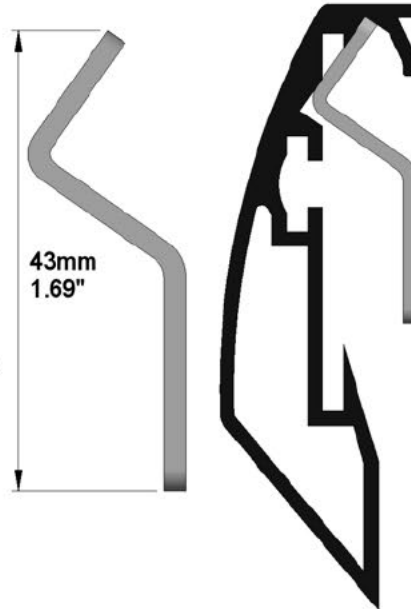

SCREEN CONFIGURATION SUMMARY

PROJECT: WP22-07552 - 2500 PLANO VAC

SCREEN: PFIXPLANO-00066 - 2500-PLANO-1.78-VAC

SCREEN:

PFIXPLANO-00066

Description: 2500-PLANO-1.78-VAC
Description 2: Overall size 2.670x1.574mm S20
Screen Model: Plano
Native Aspect Ratio: 1.78 Widescreen TV (16:9)
Fabric: Vision Acoustik
Dimension Range: 2500 mm Viewing Area

MOUNTING BRACKETS AND INSTALLATION VIEW:

PACKAGING INFORMATION:

ESTIMATED SCREEN NET WEIGHT:

	SHIPPING DIMENSIONS				NUMBER OF BOXES	TOTAL SHIPPING WEIGHT	
	LENGTH	DEPTH	HEIGHT	PALLET HEIGHT		kg	lbs
mm	2850mm	150mm	180mm	290mm	1	kg	22.20
inches	112.20"	5.91"	7.09"	11.42"		lbs	48.84

Autogenerated Drawing - Not in Scale

Detail A