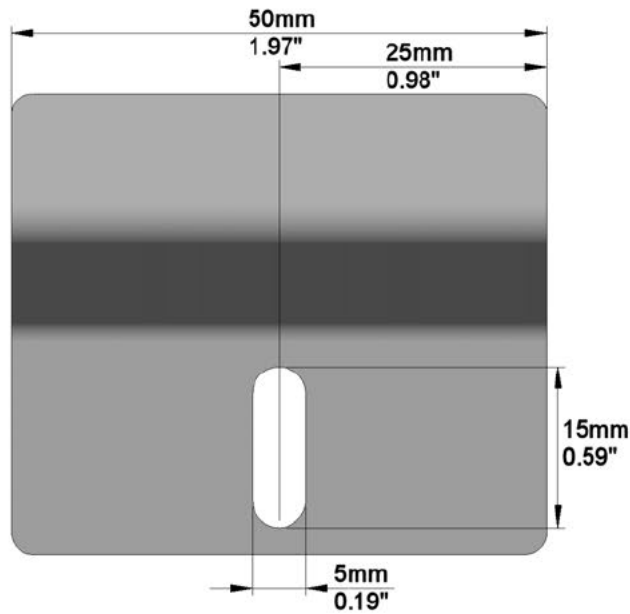

SCREEN CONFIGURATION SUMMARY

PROJECT: WP22-07552 - 2500 PLANO VAC

SCREEN: PFIXPLANO-00066 - 2500-PLANO-1.78-VAC

SCREEN:

PFIXPLANO-00066

Description: 2500-PLANO-1.78-VAC
Description 2: Overall size 2.670x1.574mm S20
Screen Model: Plano
Native Aspect Ratio: 1.78 Widescreen TV (16:9)
Fabric: Vision Acoustik
Dimension Range: 2500 mm Viewing Area

MOUNTING BRACKETS AND INSTALLATION VIEW:

PACKAGING INFORMATION:

ESTIMATED SCREEN NET WEIGHT:

	SHIPPING DIMENSIONS				NUMBER OF BOXES	TOTAL SHIPPING WEIGHT	
	LENGTH	DEPTH	HEIGHT	PALLET HEIGHT		kg	lbs
mm	2850mm	150mm	180mm	290mm	1	kg	22.20
inches	112.20"	5.91"	7.09"	11.42"		lbs	48.84

Autogenerated Drawing - Not in Scale

Detail A