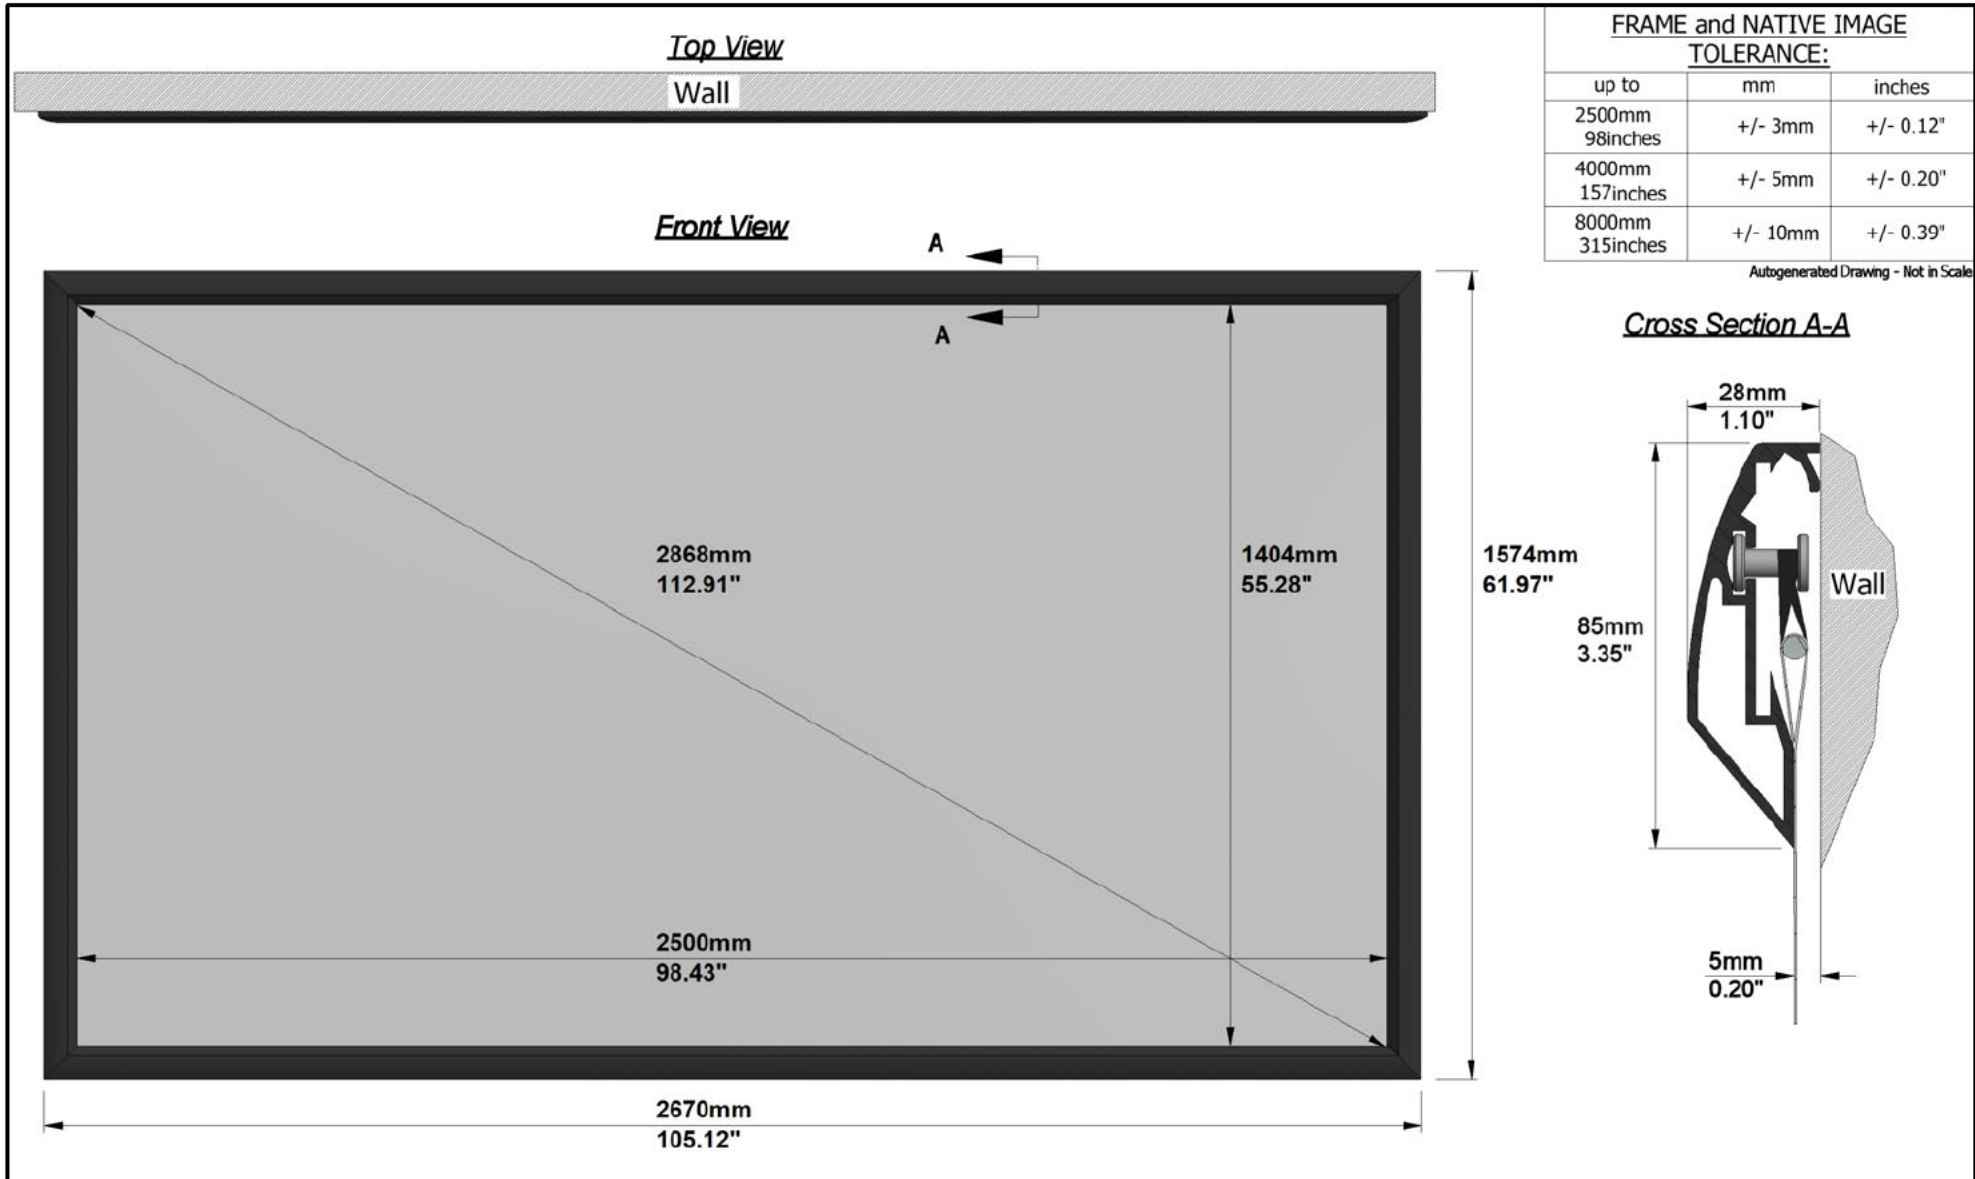

SCREEN CONFIGURATION SUMMARY

PROJECT: WP22-07552 - 2500 PLANO VAC

SCREEN: PFIXPLANO-00066 - 2500-PLANO-1.78-VAC

SCREEN:

PFIXPLANO-00066

Description: 2500-PLANO-1.78-VAC
Description 2: Overall size 2.670x1.574mm S20
Screen Model: Plano
Native Aspect Ratio: 1.78 Widescreen TV (16:9)
Fabric: Vision Acoustik
Dimension Range: 2500 mm Viewing Area

Comments:

SCREEN CONFIGURATION SUMMARY

PROJECT: WP22-07552 - 2500 PLANO VAC

SCREEN: PFIXPLANO-00066 - 2500-PLANO-1.78-VAC

SCREEN CONFIGURATION SUMMARY

PROJECT: WP22-07552 - 2500 PLANO VAC

SCREEN: PFIXPLANO-00066 - 2500-PLANO-1.78-VAC

MOUNTING BRACKETS AND INSTALLATION VIEW:

PACKAGING INFORMATION:

ESTIMATED SCREEN NET WEIGHT:

	SHIPPING DIMENSIONS				NUMBER OF BOXES	TOTAL SHIPPING WEIGHT	
	LENGTH	DEPTH	HEIGHT	PALLET HEIGHT		kg	lbs
mm	2850mm	150mm	180mm	290mm	1	kg	22.20
inches	112.20"	5.91"	7.09"	11.42"		lbs	48.84

Autogenerated Drawing - Not in Scale

Detail A