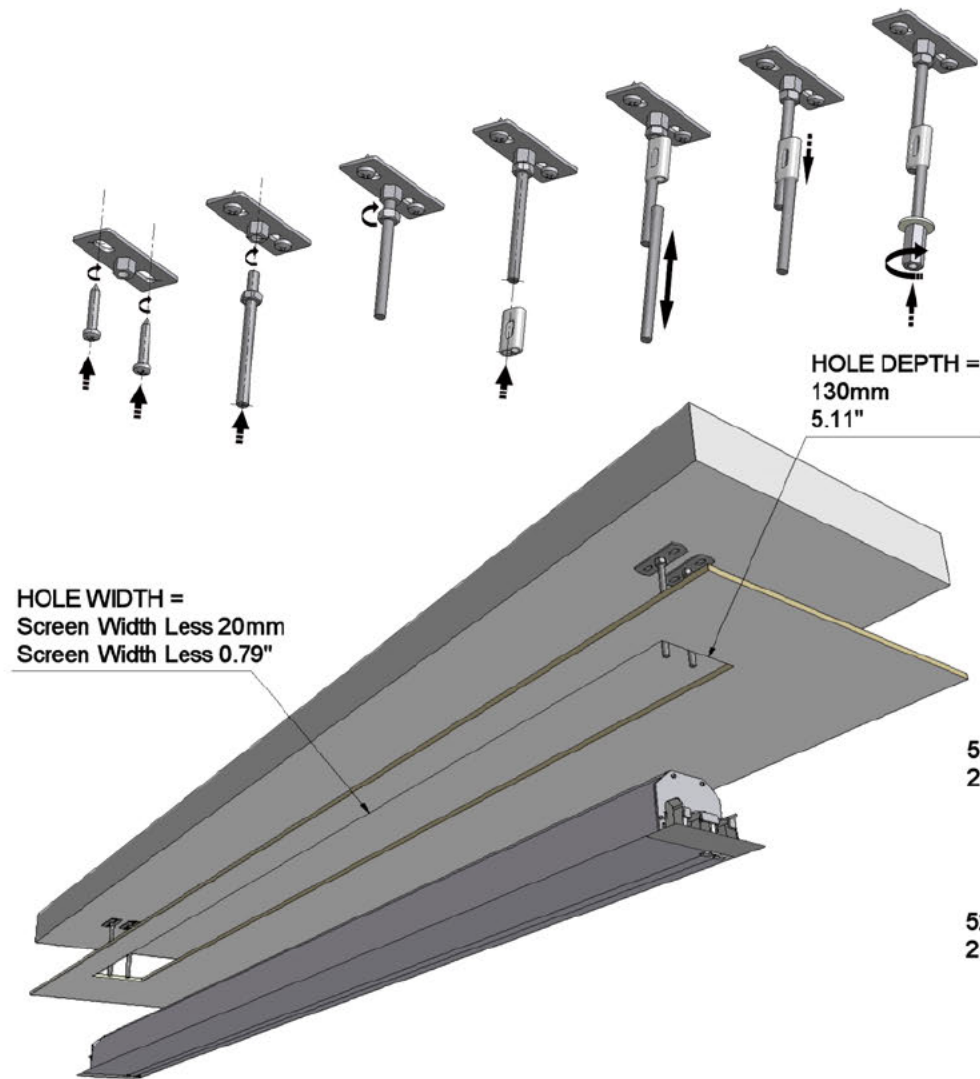

SCREEN CONFIGURATION SUMMARY

PROJECT: WP22-07588 - INCEEL 2650 AGR

SCREEN: PRININCEEL-02370 - 2650-INCEEL-1.78-AGR-C05

MOUNTING BRACKET AND INSTALLATION VIEW: