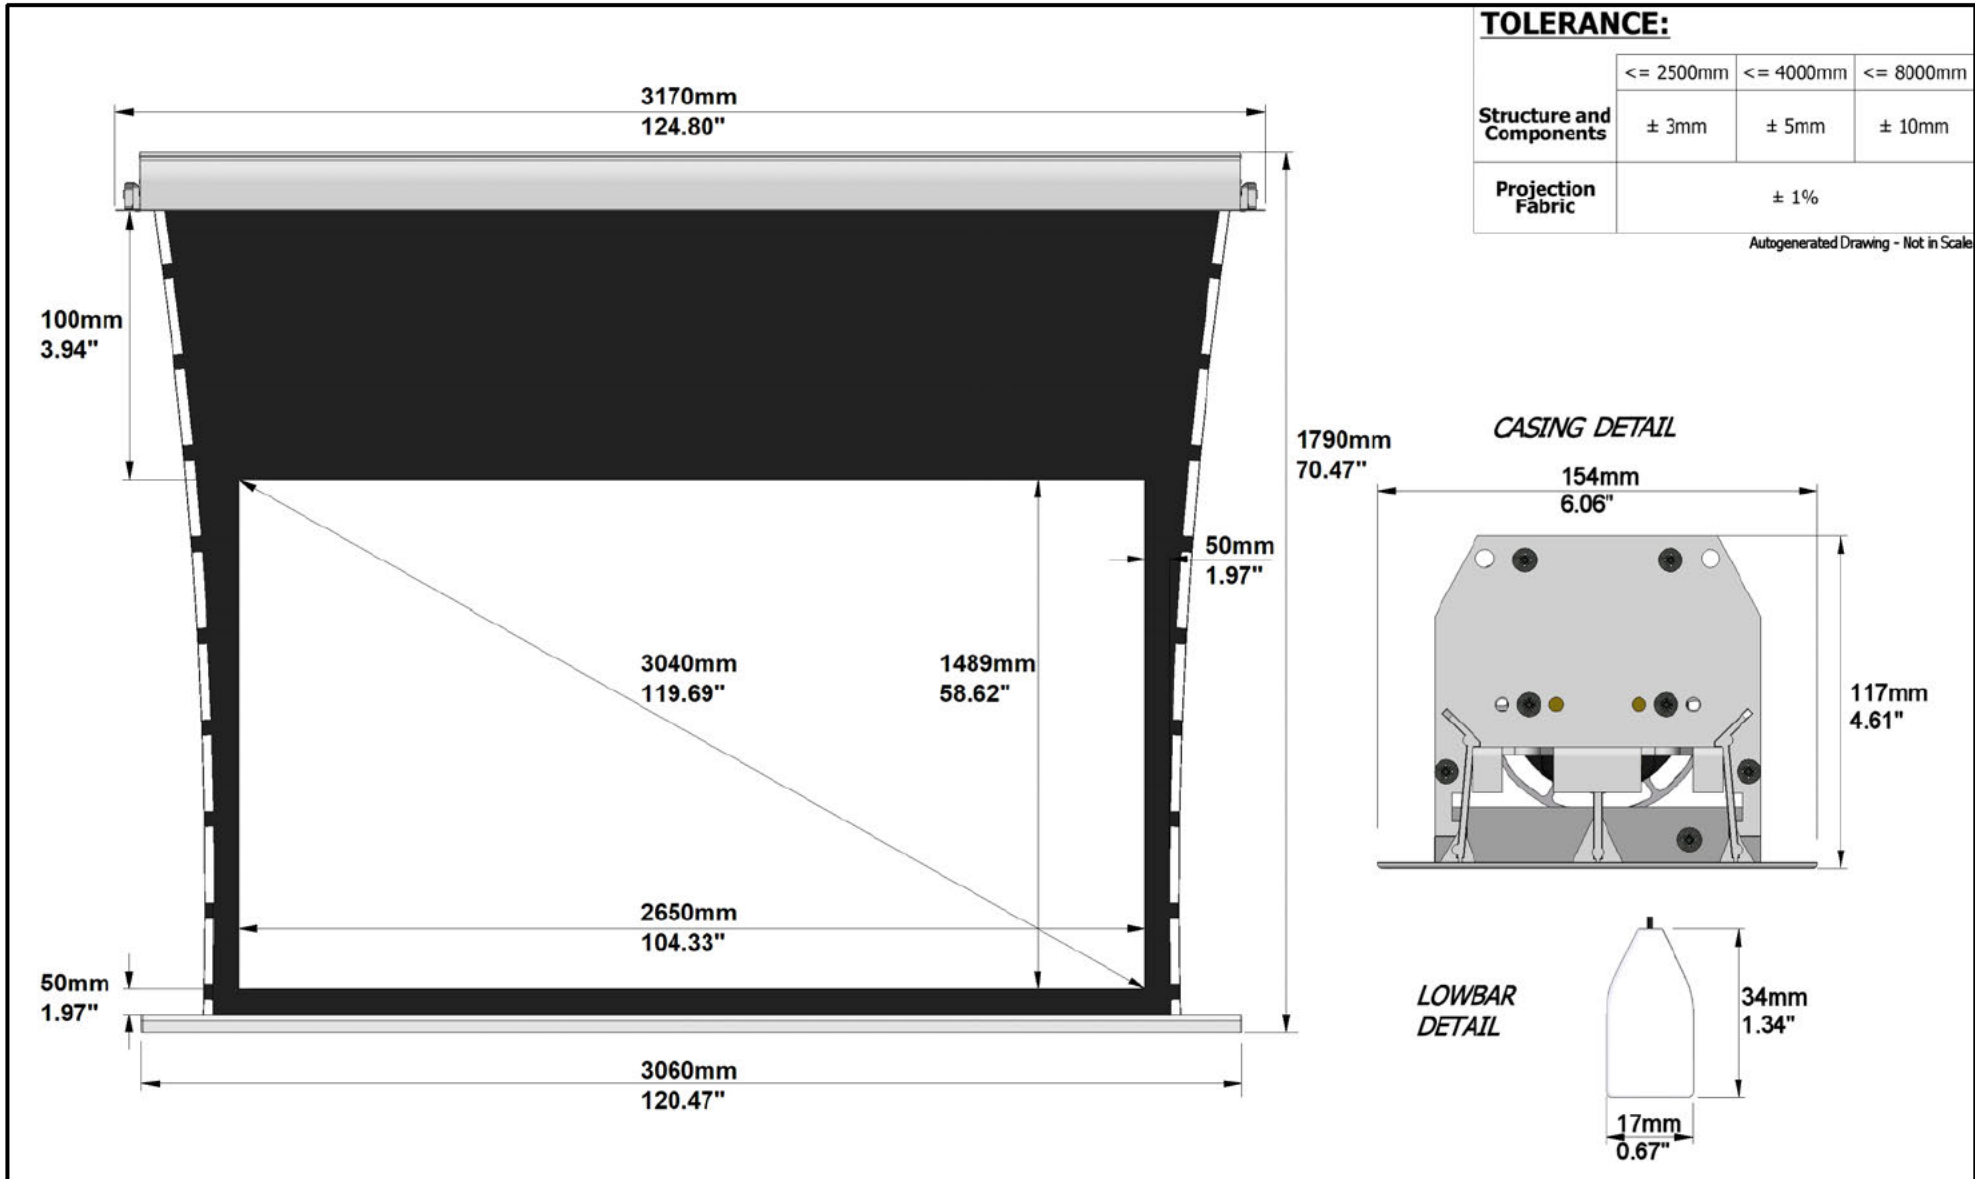

Dimension Range: 2650 mm Viewing Area

## TOLERANCE:

	<= 2500mm	<= 4000mm	<= 8000mm
Structure and Components	± 3mm	± 5mm	± 10mm
Projection Fabric	± 1%		

Autogenerated Drawing - Not in Scale