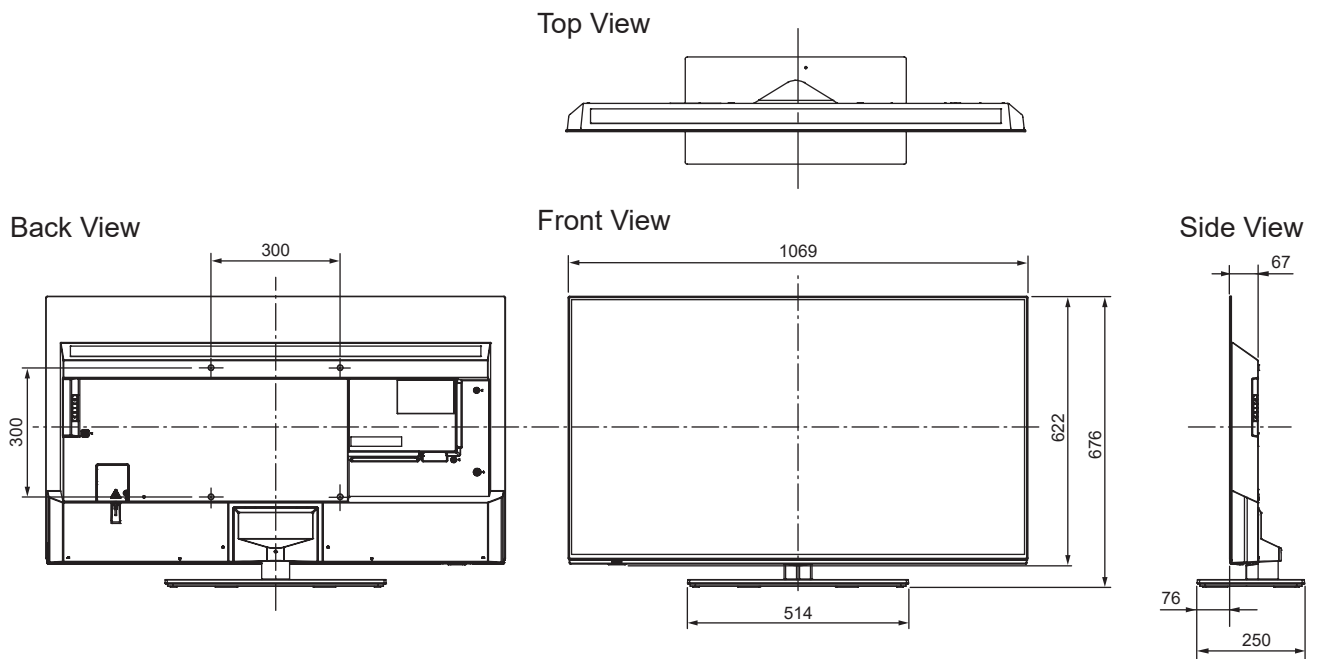

SPECIFICATIONS

Dimensions (W x H x D)	1 069 mm x 676 mm x 250 mm (With Pedestal) 1 069 mm x 622 mm x 67 mm (TV only)
Mass	20.0 kg (With Pedestal) 16.0 kg (TV only)

DIMENSIONS

JACKS

Note:
To make sure that the OLED TV fits the cabinet properly when a high degree of precision is required, we recommend that you use the OLED TV itself to make the necessary cabinet measurements. Panasonic cannot be responsible for inaccuracies in cabinet design or manufacture.

Specifications are subject to change without notice.
Non-metric weights and measurements are approximate.