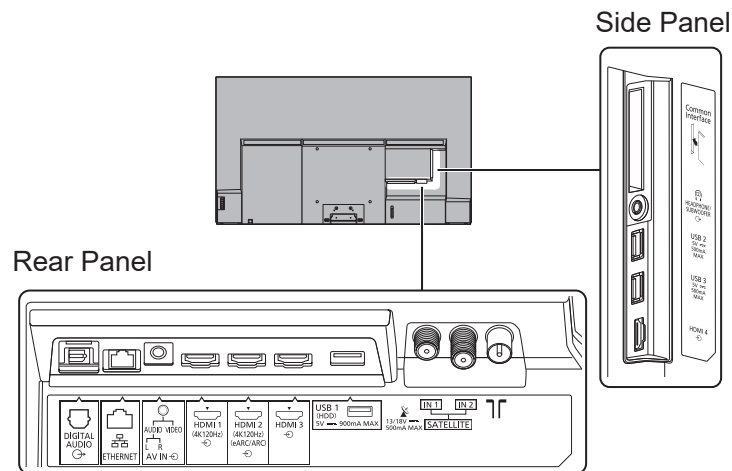

SPECIFICATIONS

Dimensions (W x H x D)	1 069 mm x 676 mm x 250 mm (With Pedestal) 1 069 mm x 622 mm x 67 mm (TV only)
Mass	20.0 kg (With Pedestal) 16.0 kg (TV only)

DIMENSIONS

JACKS

Note:
To make sure that the OLED TV fits the cabinet properly when a high degree of precision is required, we recommend that you use the OLED TV itself to make the necessary cabinet measurements. Panasonic cannot be responsible for inaccuracies in cabinet design or manufacture.