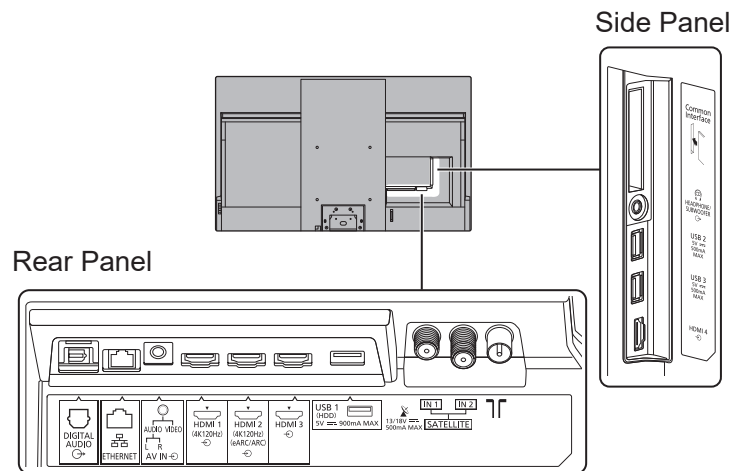

SPECIFICATIONS

Dimensions (W x H x D)	1 448 mm x 910 mm x 350 mm (With Pedestal) 1 448 mm x 888 mm x 69 mm (TV only)
Mass	29.5 kg (With Pedestal) 24.5 kg (TV only)

DIMENSIONS

JACKS

Note:
To make sure that the OLED TV fits the cabinet properly when a high degree of precision is required, we recommend that you use the OLED TV itself to make the necessary cabinet measurements. Panasonic cannot be responsible for inaccuracies in cabinet design or manufacture.