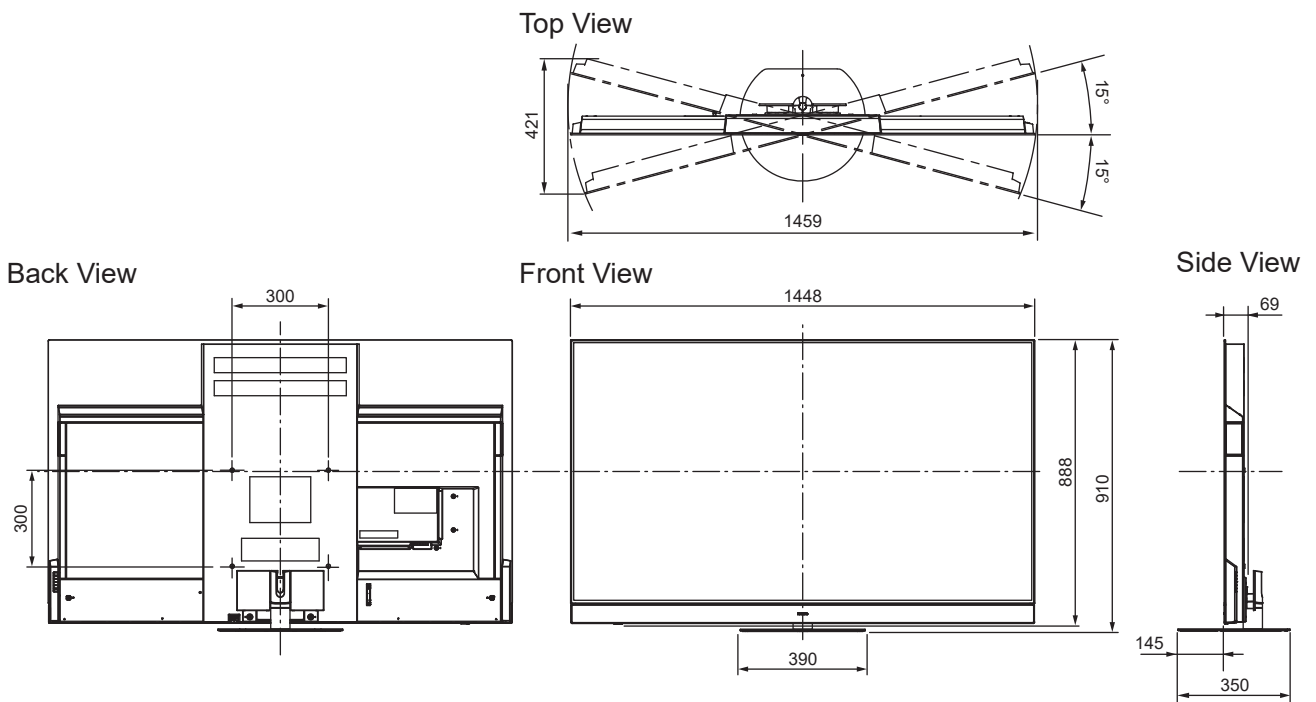

SPECIFICATIONS

Dimensions (W x H x D)	1 448 mm x 910 mm x 350 mm (With Pedestal) 1 448 mm x 888 mm x 69 mm (TV only)
Mass	29.5 kg (With Pedestal) 24.5 kg (TV only)

DIMENSIONS

JACKS

Note:
To make sure that the OLED TV fits the cabinet properly when a high degree of precision is required, we recommend that you use the OLED TV itself to make the necessary cabinet measurements. Panasonic cannot be responsible for inaccuracies in cabinet design or manufacture.

Specifications are subject to change without notice.
Non-metric weights and measurements are approximate.