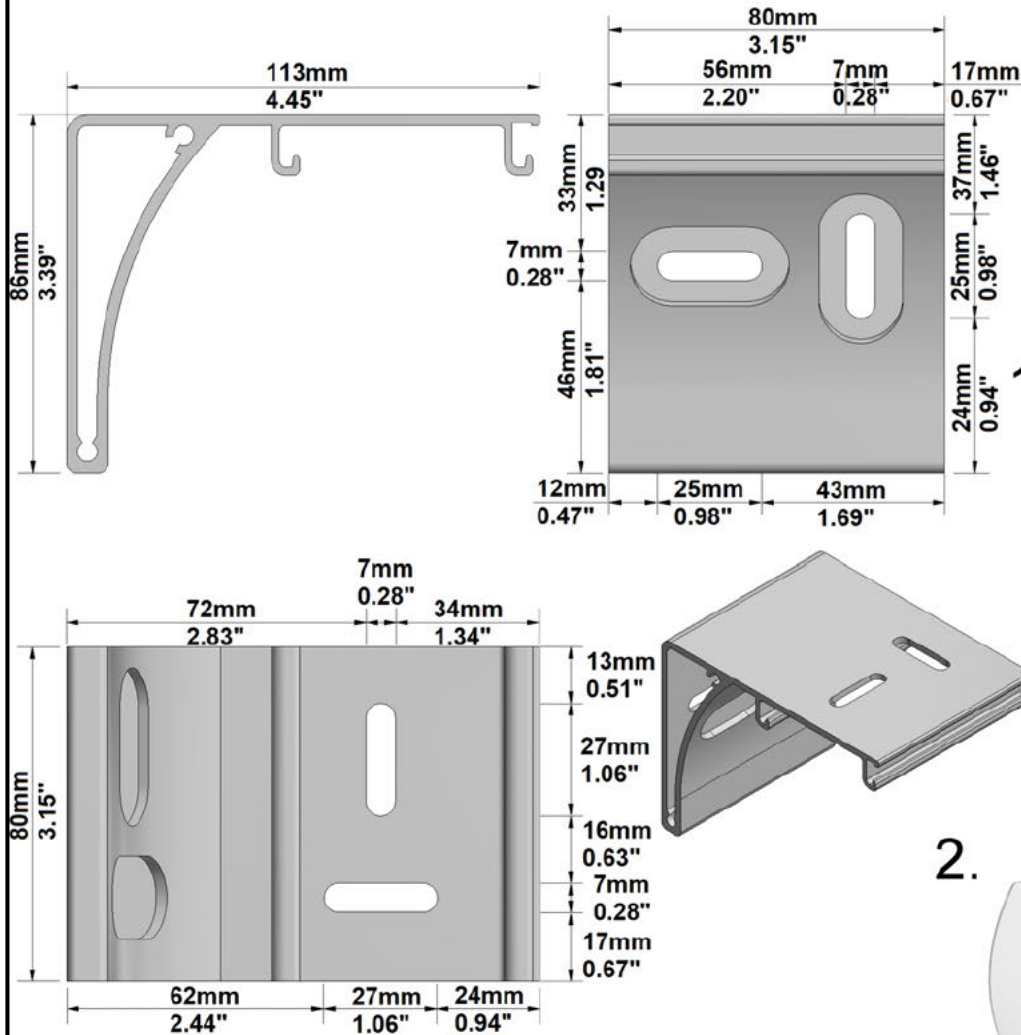

SCREEN CONFIGURATION SUMMARY

PROJECT: WP22-07560 - RUGBYPLUS 2620 RW2

SCREEN: PRONRUGBY-PLUS-00613 - 2620-RUGBY-PLUS-1.78-RW2-C05

Autogenerate drawing - Not in scale

MOUNTING BRACKET AND INSTALLATION VIEW: