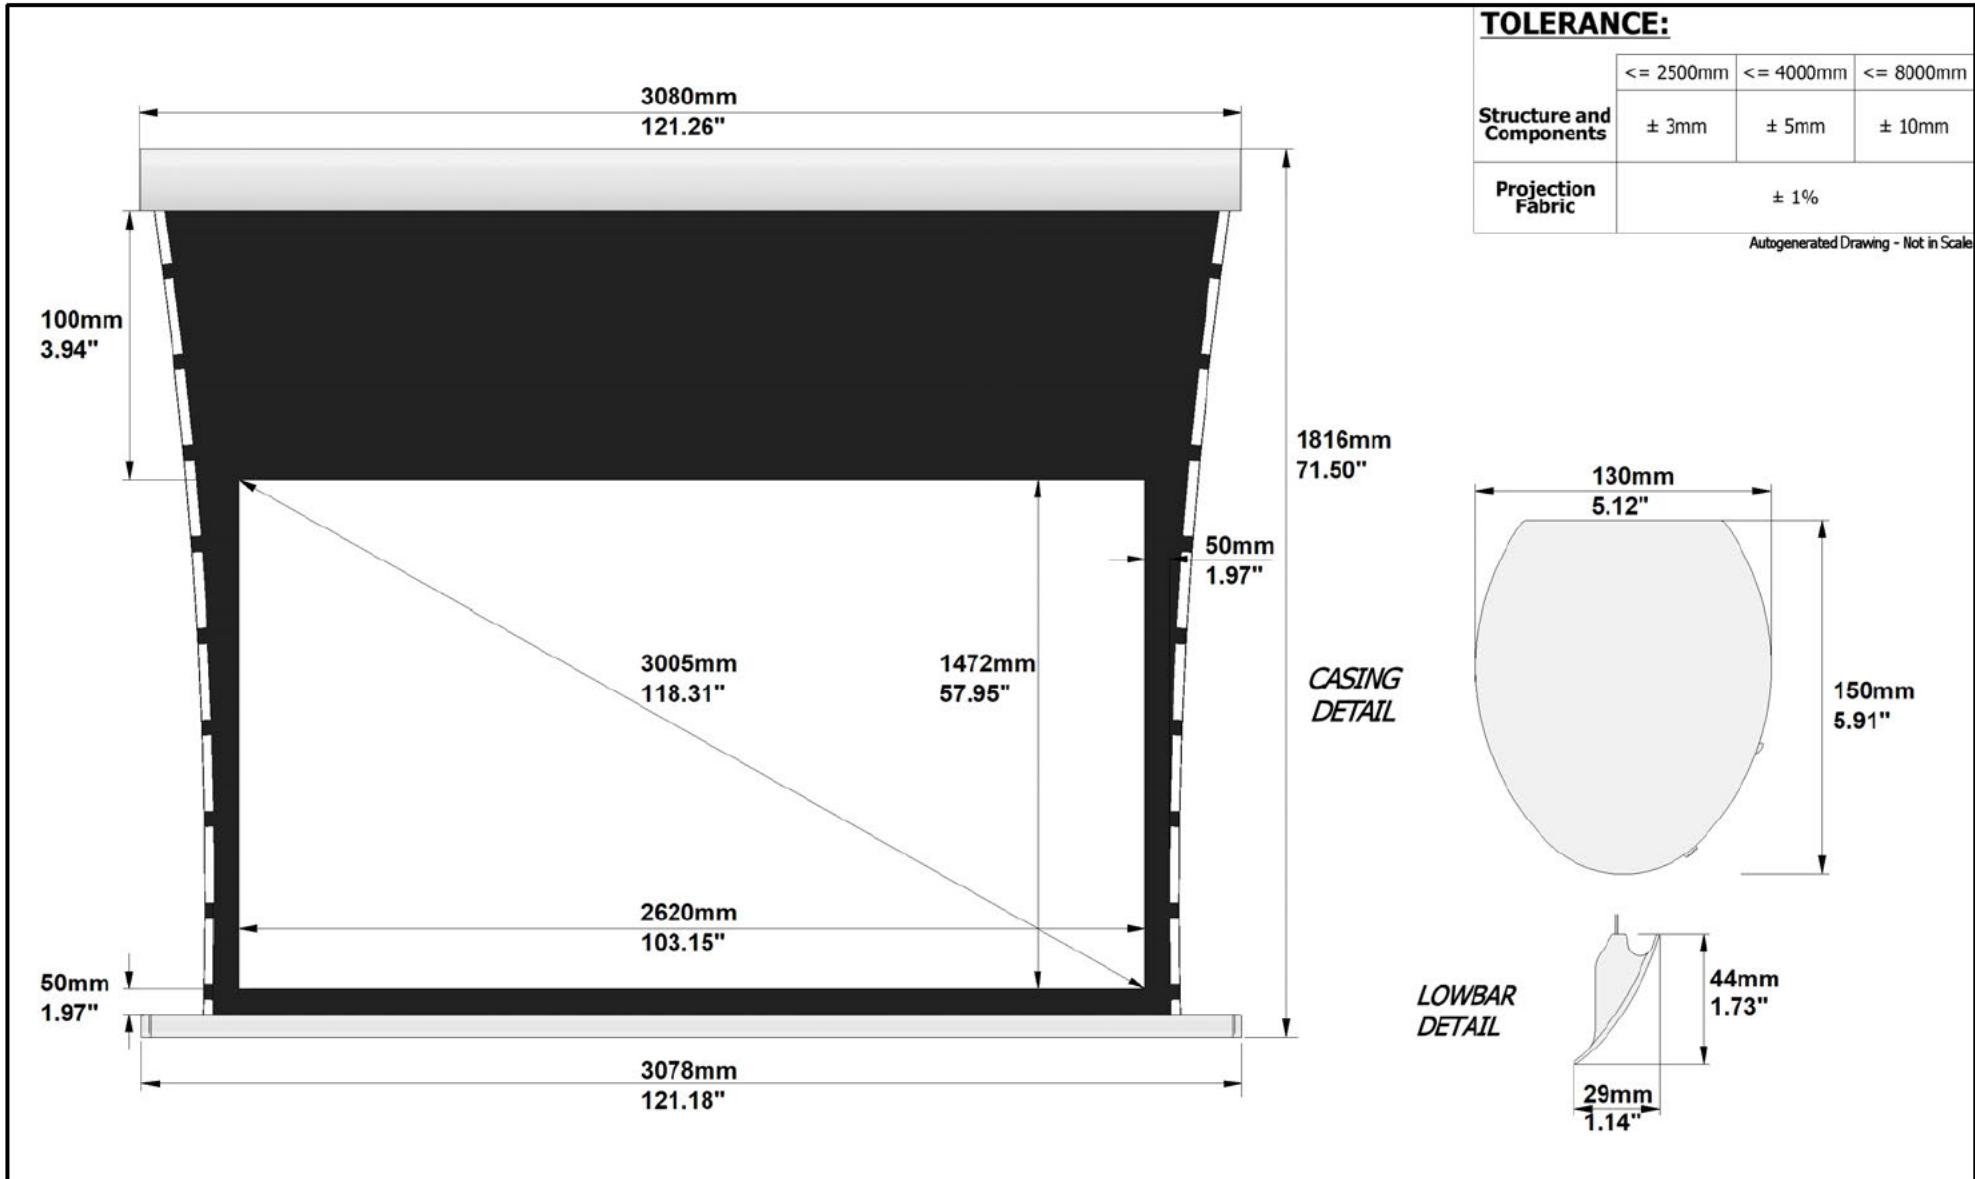

## TOLERANCE:

	<= 2500mm	<= 4000mm	<= 8000mm
Structure and Components	± 3mm	± 5mm	± 10mm
Projection Fabric	± 1%		

Autogenerated Drawing - Not in Scale