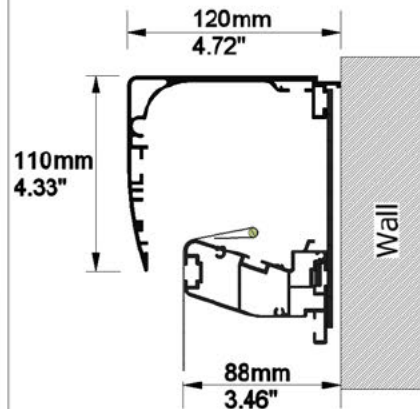

SCREEN CONFIGURATION SUMMARY

PROJECT: WP23-00686 - MovieMaskLR 4000 240 VAC

SCREEN: PFMAMMLR-00023 - 4000-MMLR-2.40-VAC

SCREEN:

PFMAMMLR-00023

Description: 4000-MMLR-2.40-VAC
Description 2: Overall size 4.220x1.887 mm
Screen Model: MovieMask LR
Native Aspect Ratio: 2.40 Blu-Ray scope (12:5)
Fabric: Vision Acoustik
Dimension Range: 4000mm

PROJECT: WP23-00686 - MovieMaskLR 4000 240 VAC

SCREEN: PFMAMMLR-00023 - 4000-MMLR-2.40-VAC

AVAILABLE FORMATS:

With Lateral Masking to 1.78:1 Aspect Ratio

With Lateral Masking to 1.85:1 Aspect Ratio

With Lateral Masking to 1.89:1 Aspect Ratio

With Lateral Masking to 2.35:1 Aspect Ratio

Cross Section A-A

Cross Section B-B

Side View

Front View

FRAME and NATIVE IMAGE TOLERANCE:

UP TO	MM	INCHES
2500mm/98"	+/- 3mm	+/- 0.12"
4000mm/157"	+/- 5mm	+/- 0.20"
8000mm/315"	+/- 10mm	+/- 0.39"

HOUSING TOLERANCE:		
UP TO	MM	INCHES
2500mm/98"	+/- 9mm	+/- 0.35"
4000mm/157"	+/- 15mm	+/- 0.59"
8000mm/315"	+/- 30mm	+/- 1.18"

Autogenerated Drawing - Not in Scale

SCREEN CONFIGURATION SUMMARY

PROJECT: WP23-00686 - MovieMaskLR 4000 240 VAC