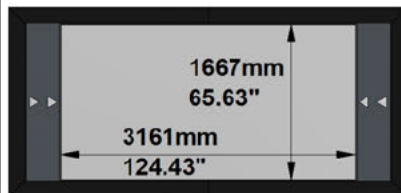

PROJECT: WP23-00686 - MovieMaskLR 4000 240 VAC

SCREEN: PFMAMMLR-00023 - 4000-MMLR-2.40-VAC

AVAILABLE FORMATS:

With Lateral Masking to 1.78:1 Aspect Ratio

With Lateral Masking to 1.85:1 Aspect Ratio

With Lateral Masking to 1.89:1 Aspect Ratio

With Lateral Masking to 2.35:1 Aspect Ratio

Cross Section A-A

Cross Section B-B

Side View

Front View

FRAME and NATIVE IMAGE TOLERANCE:

UP TO	MM	INCHES
2500mm/98"	+/- 3mm	+/- 0.12"
4000mm/157"	+/- 5mm	+/- 0.20"
8000mm/315"	+/- 10mm	+/- 0.39"