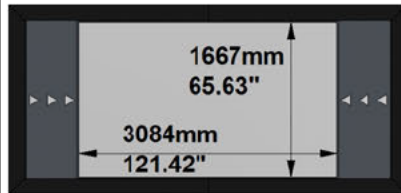

With Lateral Masking to 1.85:1 Aspect Ratio