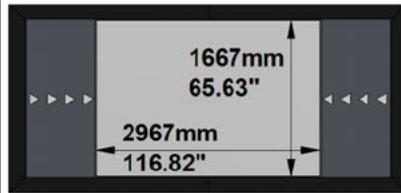

SCREEN CONFIGURATION SUMMARY

PROJECT: WP23-00686 - MovieMaskLR 4000 240 VAC

SCREEN: PFMAMMLR-00023 - 4000-MMLR-2.40-VAC

AVAILABLE FORMATS:

With Lateral Masking to 1.78:1 Aspect Ratio