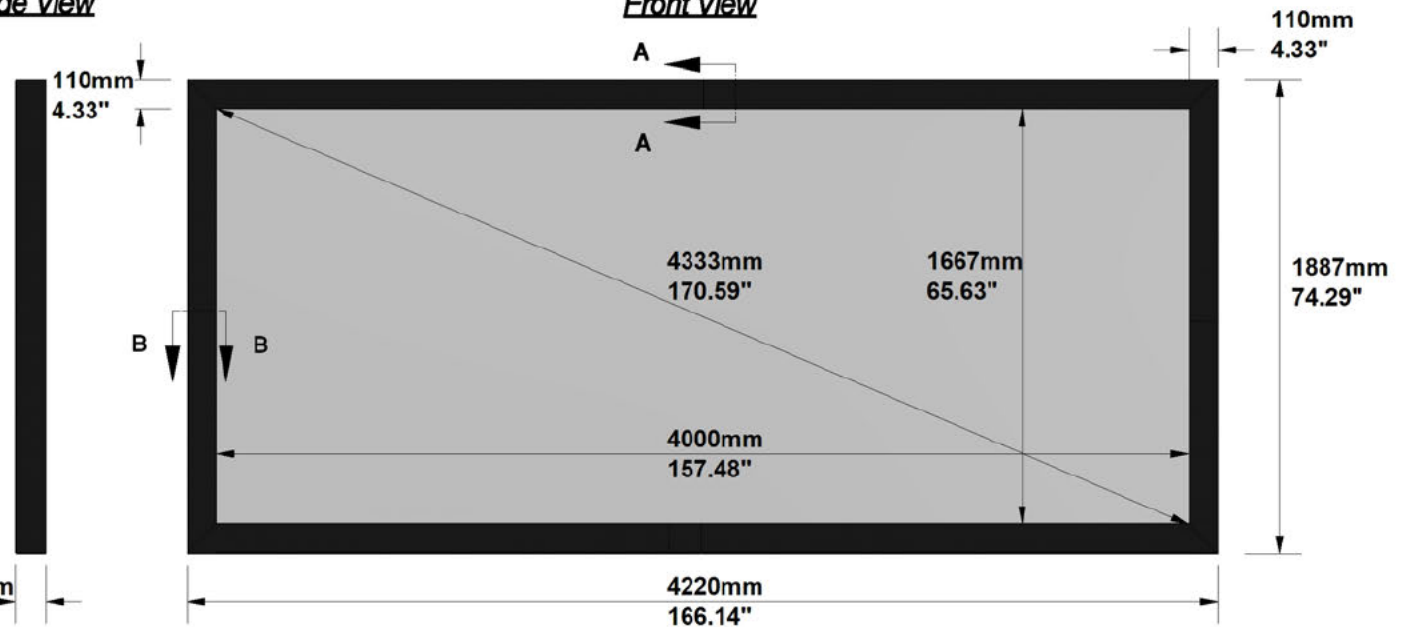

With Lateral Masking to 2.35:1 Aspect Ratio

Cross Section A-A

Cross Section B-B

Side View

Front View

FRAME and NATIVE IMAGE TOLERANCE:

UP TO	MM	INCHES
2500mm/98"	+/- 3mm	+/- 0.12"
4000mm/157"	+/- 5mm	+/- 0.20"
8000mm/315"	+/- 10mm	+/- 0.39"

HOUSING TOLERANCE:		
UP TO	MM	INCHES
2500mm/98"	+/- 9mm	+/- 0.35"
4000mm/157"	+/- 15mm	+/- 0.59"
8000mm/315"	+/- 30mm	+/- 1.18"

Autogenerated Drawing - Not in Scale

SCREEN CONFIGURATION SUMMARY

PROJECT: WP23-00686 - MovieMaskLR 4000 240 VAC