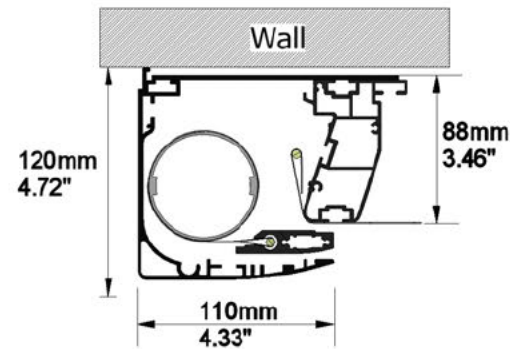

SCREEN CONFIGURATION SUMMARY

PROJECT: WP23-00686 - MovieMaskLR 4000 240 VAC

SCREEN: PFMAMMLR-00023 - 4000-MMLR-2.40-VAC

SCREEN:

PFMAMMLR-00023

Description: 4000-MMLR-2.40-VAC
Description 2: Overall size 4.220x1.887 mm
Screen Model: MovieMask LR
Native Aspect Ratio: 2.40 Blu-Ray scope (12:5)
Fabric: Vision Acoustik
Dimension Range: 4000mm

PROJECT: WP23-00686 - MovieMaskLR 4000 240 VAC

SCREEN: PFMAMMLR-00023 - 4000-MMLR-2.40-VAC

AVAILABLE FORMATS:

With Lateral Masking to 1.78:1 Aspect Ratio

With Lateral Masking to 1.85:1 Aspect Ratio

With Lateral Masking to 1.89:1 Aspect Ratio

With Lateral Masking to 2.35:1 Aspect Ratio

Cross Section A-A

Cross Section B-B

Side View

Front View

FRAME and NATIVE IMAGE TOLERANCE:

UP TO	MM	INCHES
2500mm/98"	+/- 3mm	+/- 0.12"
4000mm/157"	+/- 5mm	+/- 0.20"
8000mm/315"	+/- 10mm	+/- 0.39"

HOUSING TOLERANCE:		
UP TO	MM	INCHES
2500mm/98"	+/- 9mm	+/- 0.35"
4000mm/157"	+/- 15mm	+/- 0.59"
8000mm/315"	+/- 30mm	+/- 1.18"

Autogenerated Drawing - Not in Scale

SCREEN CONFIGURATION SUMMARY

PROJECT: WP23-00686 - MovieMaskLR 4000 240 VAC