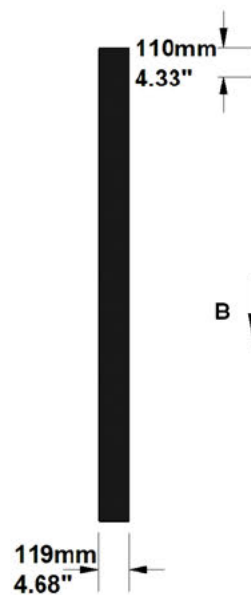

SCREEN CONFIGURATION SUMMARY

PROJECT: WP23-00686 - MovieMaskLR 4000 240 VAC

SCREEN: PFMAMMLR-00023 - 4000-MMLR-2.40-VAC

SCREEN:

PFMAMMLR-00023

Description: 4000-MMLR-2.40-VAC
Description 2: Overall size 4.220x1.887 mm
Screen Model: MovieMask LR
Native Aspect Ratio: 2.40 Blu-Ray scope (12:5)
Fabric: Vision Acoustik
Dimension Range: 4000mm

PROJECT: WP23-00686 - MovieMaskLR 4000 240 VAC

SCREEN: PFMAMMLR-00023 - 4000-MMLR-2.40-VAC

AVAILABLE FORMATS:

With Lateral Masking to 1.78:1 Aspect Ratio

With Lateral Masking to 1.85:1 Aspect Ratio

With Lateral Masking to 1.89:1 Aspect Ratio

With Lateral Masking to 2.35:1 Aspect Ratio

Cross Section A-A

Cross Section B-B

Side View

Front View

FRAME and NATIVE IMAGE TOLERANCE:

UP TO	MM	INCHES
2500mm/98"	+/- 3mm	+/- 0.12"
4000mm/157"	+/- 5mm	+/- 0.20"
8000mm/315"	+/- 10mm	+/- 0.39"

HOUSING TOLERANCE:		
UP TO	MM	INCHES
2500mm/98"	+/- 9mm	+/- 0.35"
4000mm/157"	+/- 15mm	+/- 0.59"
8000mm/315"	+/- 30mm	+/- 1.18"

Autogenerated Drawing - Not in Scale

SCREEN CONFIGURATION SUMMARY

PROJECT: WP23-00686 - MovieMaskLR 4000 240 VAC