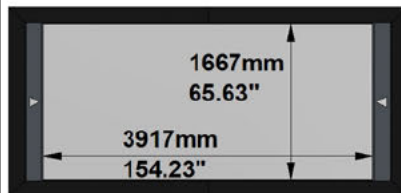

PROJECT: WP23-00686 - MovieMaskLR 4000 240 VAC

SCREEN: PFMAMMLR-00023 - 4000-MMLR-2.40-VAC

AVAILABLE FORMATS:

With Lateral Masking to 1.78:1 Aspect Ratio

With Lateral Masking to 1.85:1 Aspect Ratio

With Lateral Masking to 1.89:1 Aspect Ratio

With Lateral Masking to 2.35:1 Aspect Ratio

Cross Section A-A

Cross Section B-B

Side View

Front View

FRAME and NATIVE IMAGE TOLERANCE:

UP TO	MM	INCHES
2500mm/98"	+/- 3mm	+/- 0.12"
4000mm/157"	+/- 5mm	+/- 0.20"
8000mm/315"	+/- 10mm	+/- 0.39"