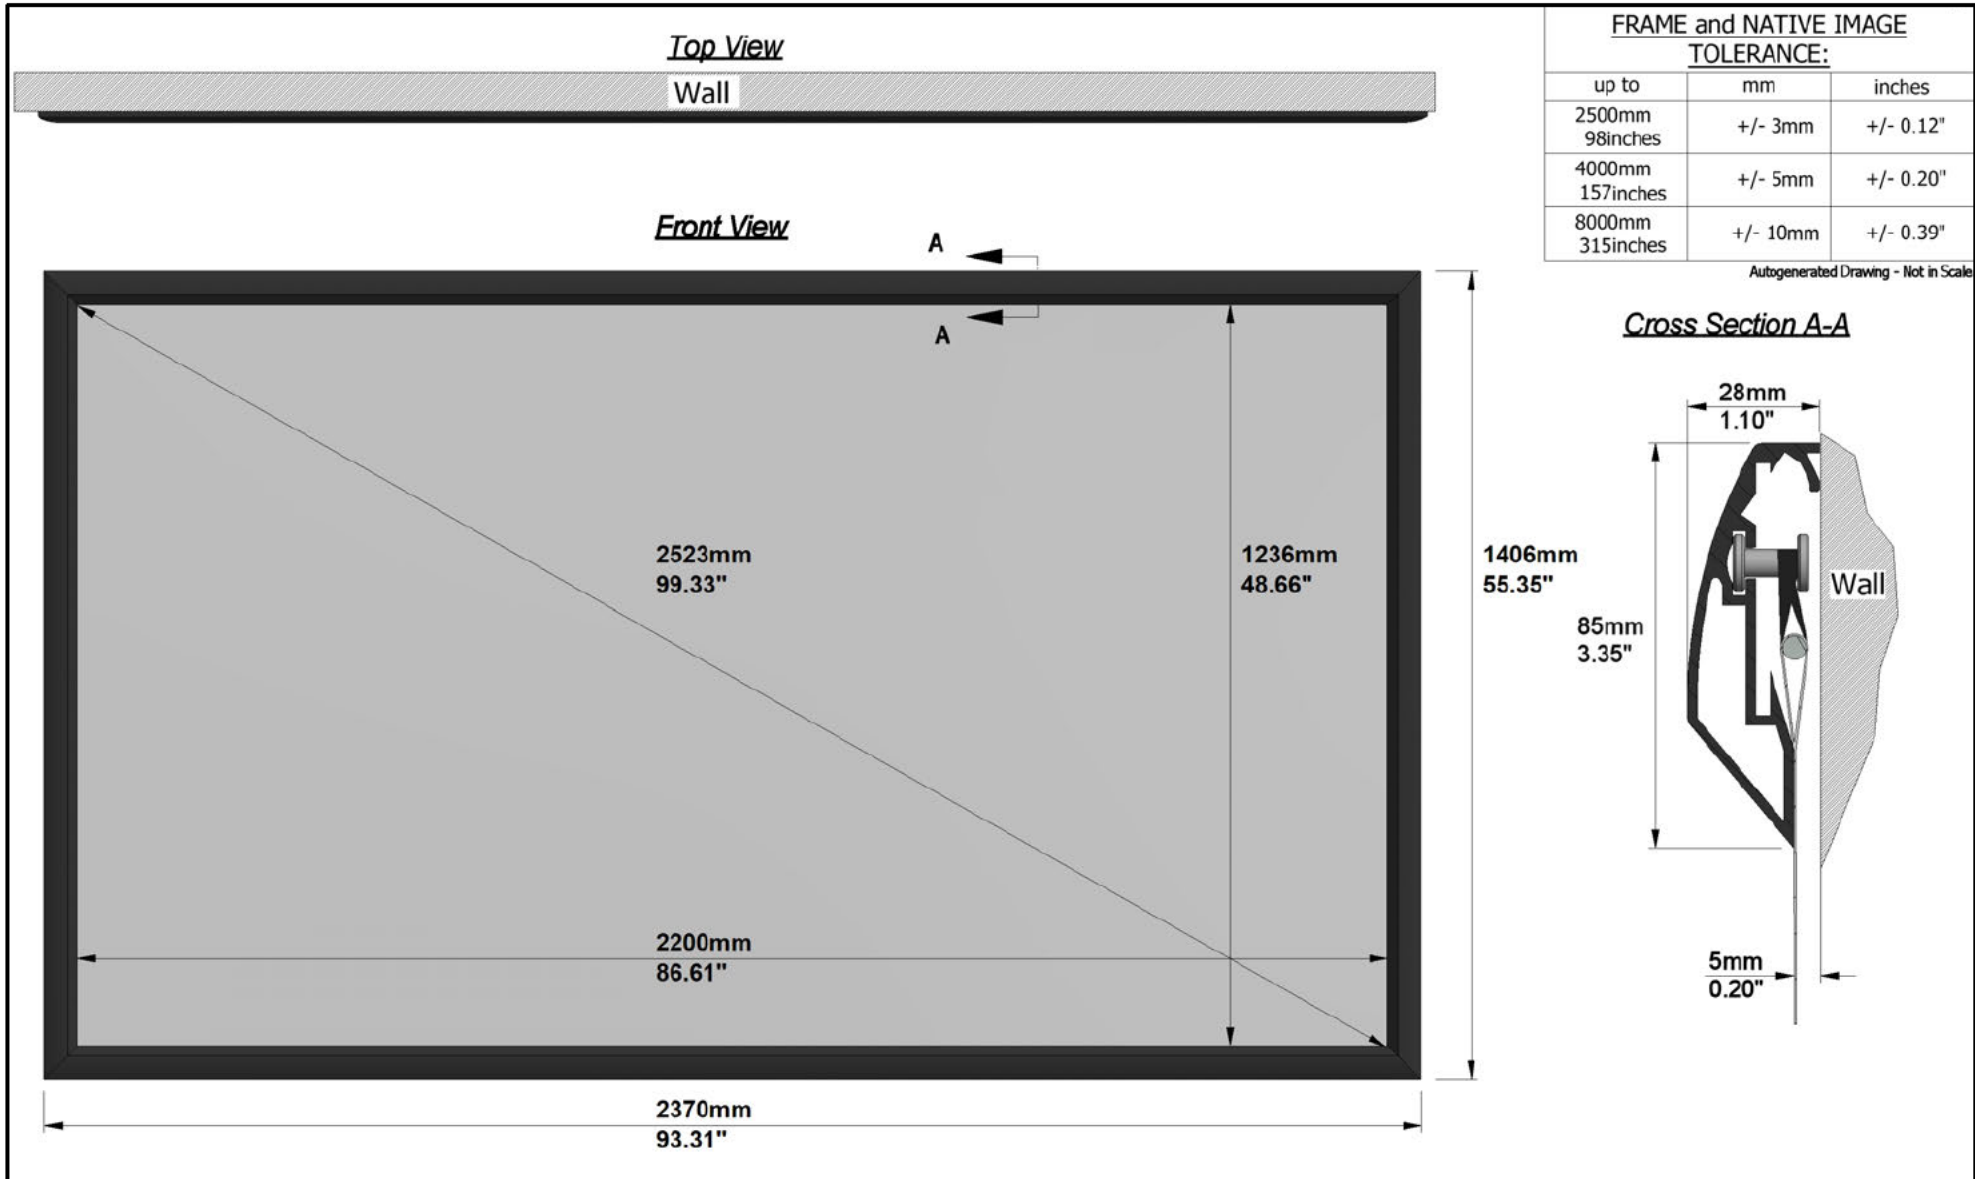

SCREEN CONFIGURATION SUMMARY

PROJECT: WP22-07535 - 2200 PLANO RW2

SCREEN: PFIXPLANO-00882 - 2200-PLANO-1.78-RW2

SCREEN:

PFIXPLANO-00882

Description: 2200-PLANO-1.78-RW2
Description 2: Overall size 2.370x1.406 mm
Screen Model: Plano
Native Aspect Ratio: 1.78 Widescreen TV (16:9)
Fabric: Reference White 2
Dimension Range: 2200 mm Viewing Area

Comments:

SCREEN CONFIGURATION SUMMARY

PROJECT: WP22-07535 - 2200 PLANO RW2

SCREEN: PFIXPLANO-00882 - 2200-PLANO-1.78-RW2

FRAME and NATIVE IMAGE TOLERANCE:		
up to	mm	inches
2500mm 98inches	+/- 3mm	+/- 0.12"
4000mm 157inches	+/- 5mm	+/- 0.20"
8000mm 315inches	+/- 10mm	+/- 0.39"

ESTIMATED SCREEN NET WEIGHT:

	SHIPPING DIMENSIONS				NUMBER OF BOXES	TOTAL SHIPPING WEIGHT	
	LENGTH	DEPTH	HEIGHT	PALLET HEIGHT		kg	lbs
mm	2550mm	150mm	180mm	290mm	1	kg	
inches	100.39"	5.91"	7.09"	11.42"		lbs	

Autogenerated Drawing - Not in Scale

Detail A