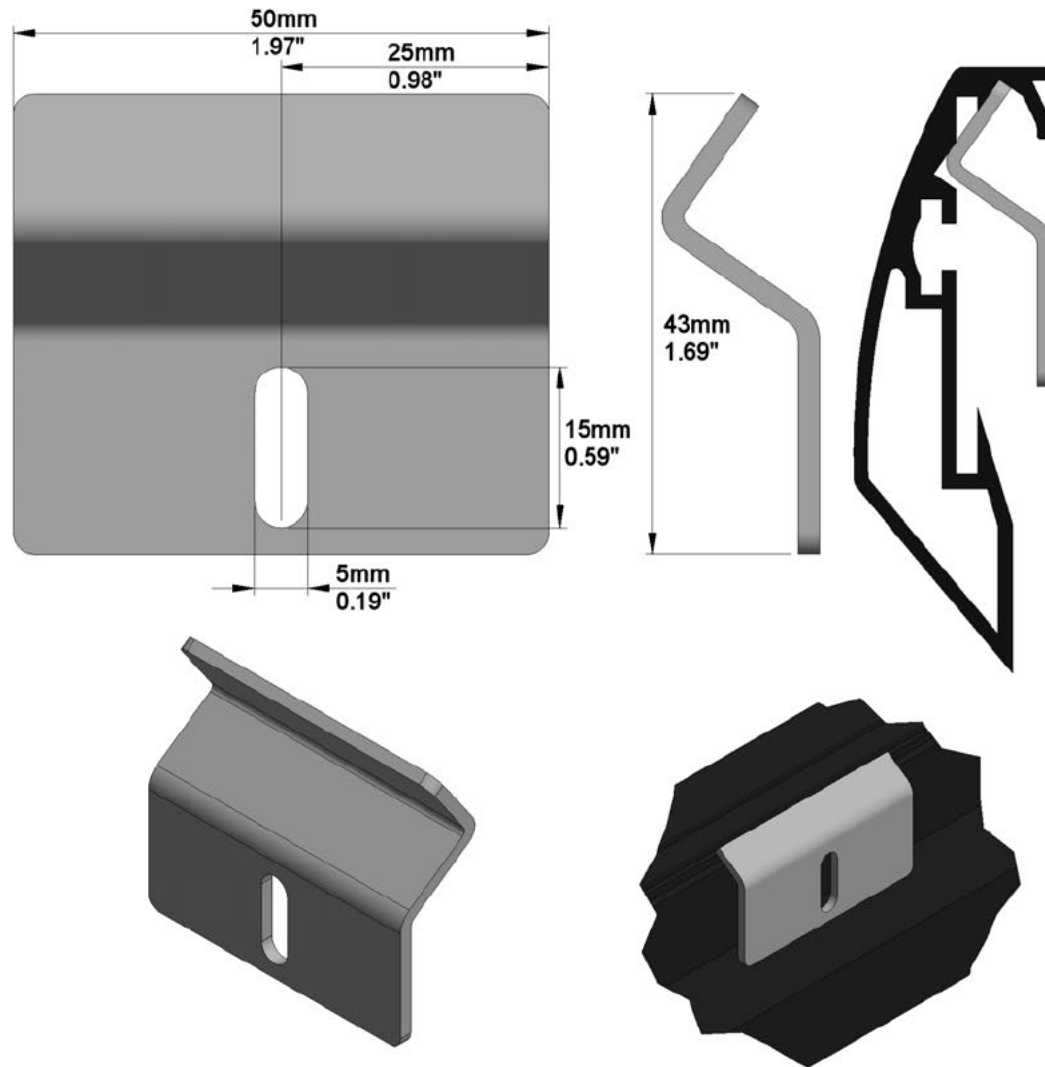

SCREEN CONFIGURATION SUMMARY

PROJECT: WP22-07535 - 2200 PLANO RW2

SCREEN: PFIXPLANO-00882 - 2200-PLANO-1.78-RW2

MOUNTING BRACKETS AND INSTALLATION VIEW: