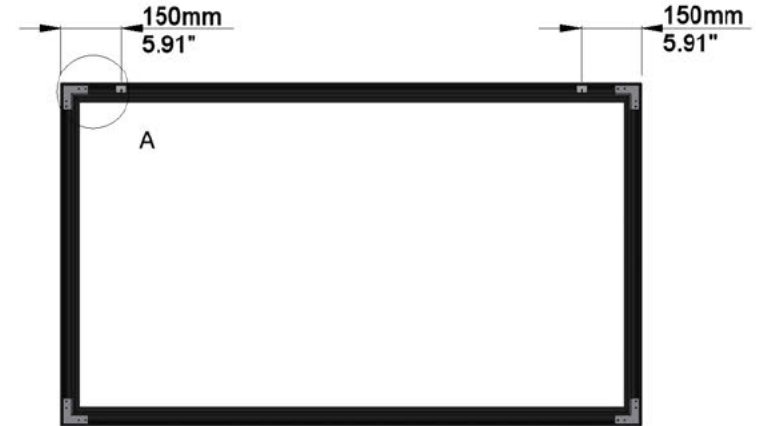

PACKAGING INFORMATION:

ESTIMATED SCREEN NET WEIGHT:

	SHIPPING DIMENSIONS				NUMBER OF BOXES	TOTAL SHIPPING WEIGHT	
	LENGTH	DEPTH	HEIGHT	PALLET HEIGHT		kg	lbs
mm	2550mm	150mm	180mm	290mm	1	kg	
inches	100.39"	5.91"	7.09"	11.42"		lbs	

Autogenerated Drawing - Not in Scale

Detail A