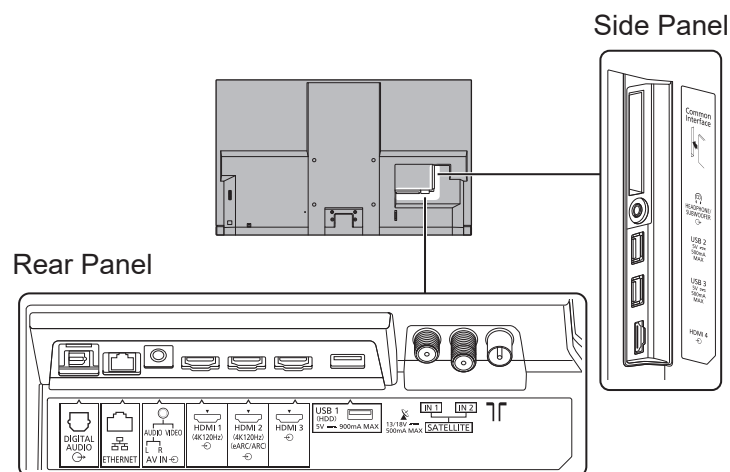

SPECIFICATIONS

Dimensions (W x H x D)	1 723 mm x 1 073 mm x 350 mm (With Pedestal) 1 723 mm x 1 050 mm x 78 mm (TV only)
Mass	50.0 kg (With Pedestal) 43.0 kg (TV only)

DIMENSIONS

JACKS

Note:
To make sure that the OLED TV fits the cabinet properly when a high degree of precision is required, we recommend that you use the OLED TV itself to make the necessary cabinet measurements. Panasonic cannot be responsible for inaccuracies in cabinet design or manufacture.