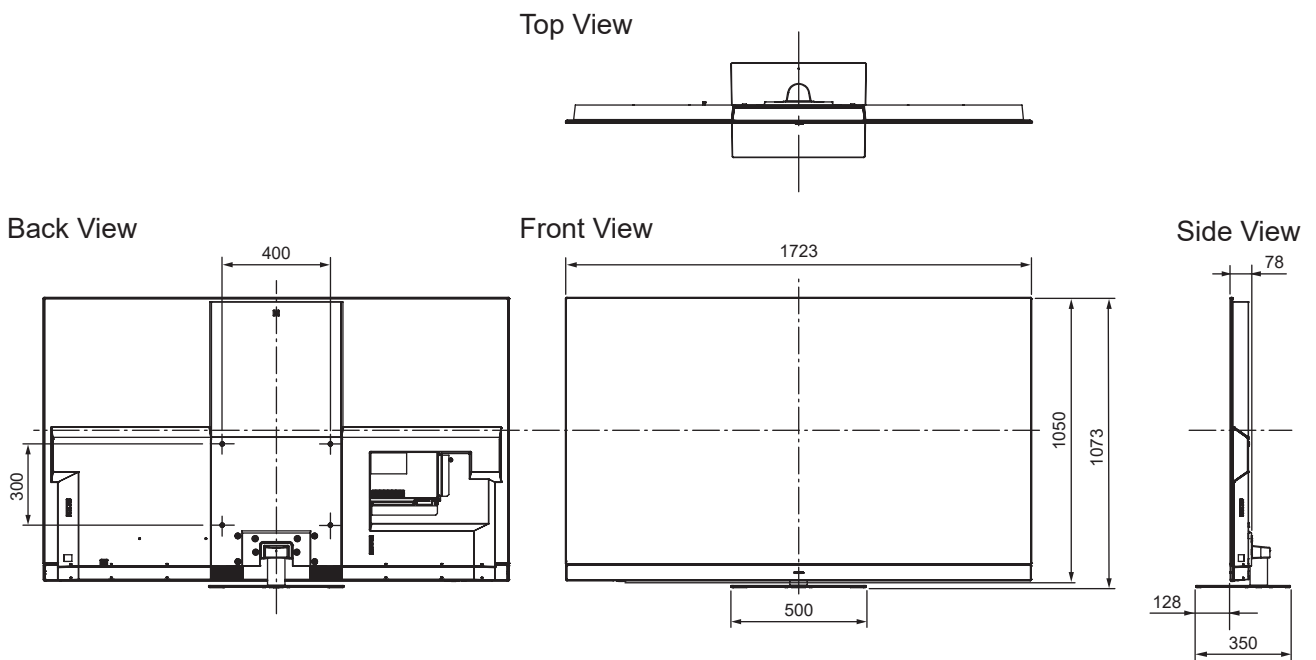

SPECIFICATIONS

Dimensions (W x H x D)	1 723 mm x 1 073 mm x 350 mm (With Pedestal) 1 723 mm x 1 050 mm x 78 mm (TV only)
Mass	50.0 kg (With Pedestal) 43.0 kg (TV only)

DIMENSIONS

JACKS

Note:
To make sure that the OLED TV fits the cabinet properly when a high degree of precision is required, we recommend that you use the OLED TV itself to make the necessary cabinet measurements. Panasonic cannot be responsible for inaccuracies in cabinet design or manufacture.

Specifications are subject to change without notice.
Non-metric weights and measurements are approximate.