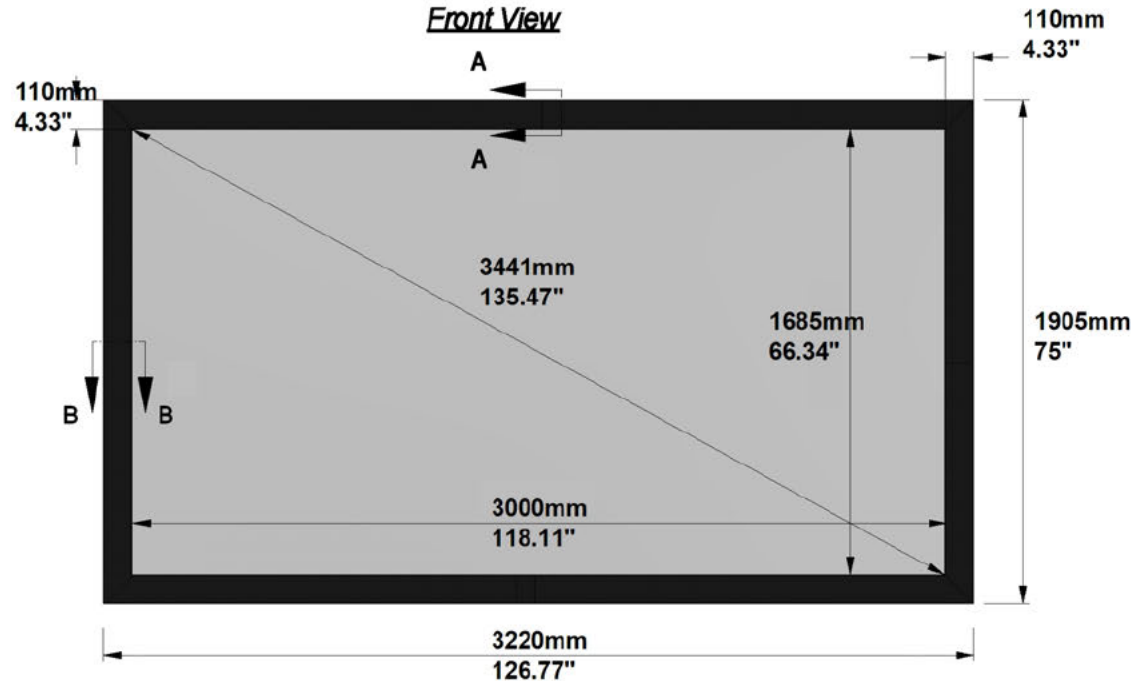

## AVAILABLE FORMATS:

With Top/Bottom Masking to 2.40:1 Aspect Ratio

With Top/Bottom Masking to 2.35:1 Aspect Ratio

With Top/Bottom Masking to 1.89:1 Aspect Ratio

With Top/Bottom Masking to 1.85:1 Aspect Ratio

*Cross Section A-A*

*Cross Section B-B*

*Side View*

*Front View*

## FRAME and NATIVE IMAGE TOLERANCE:

UP TO	MM	INCHES
2500mm/98"	+/- 3mm	+/- 0.12"
4000mm/157"	+/- 5mm	+/- 0.20"
8000mm/315"	+/- 10mm	+/- 0.39"

HOUSING TOLERANCE:		
UP TO	MM	INCHES
2500mm/98"	+/- 9mm	+/- 0.35"
4000mm/157"	+/- 15mm	+/- 0.59"
8000mm/315"	+/- 30mm	+/- 1.18"

Autogenerated Drawing - Not in Scale