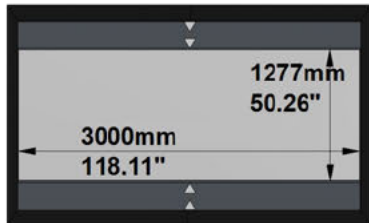

## AVAILABLE FORMATS:

With Top/Bottom Masking to 2.40:1 Aspect Ratio

With Top/Bottom Masking to 2.35:1 Aspect Ratio

With Top/Bottom Masking to 1.89:1 Aspect Ratio

With Top/Bottom Masking to 1.85:1 Aspect Ratio