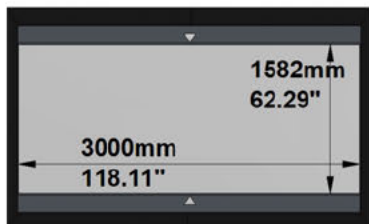

## AVAILABLE FORMATS:

With Top/Bottom Masking to 2.40:1 Aspect Ratio

With Top/Bottom Masking to 2.35:1 Aspect Ratio

With Top/Bottom Masking to 1.89:1 Aspect Ratio

With Top/Bottom Masking to 1.85:1 Aspect Ratio