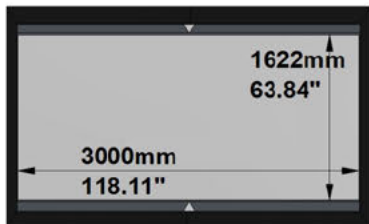

## AVAILABLE FORMATS:

With Top/Bottom Masking to 2.40:1 Aspect Ratio

With Top/Bottom Masking to 2.35:1 Aspect Ratio

With Top/Bottom Masking to 1.89:1 Aspect Ratio

With Top/Bottom Masking to 1.85:1 Aspect Ratio

*Cross Section A-A*

*Cross Section B-B*

*Side View*

*Front View*