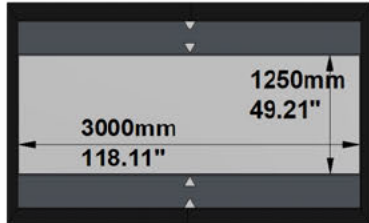

SCREEN CONFIGURATION SUMMARY

PROJECT: WP23-00473 - MovieMaskTB 3000 16x9 RWH

SCREEN: PFMAMMTB-00007 - 3000-MMTB-1.78-RW2

AVAILABLE FORMATS:

With Top/Bottom Masking to 2.40:1 Aspect Ratio