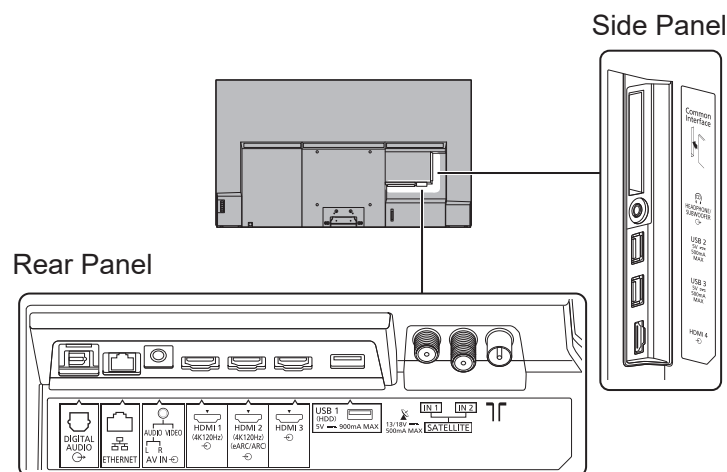

SPECIFICATIONS

Dimensions (W x H x D)	1 448 mm x 895 mm x 350 mm (With Pedestal) 1 448 mm x 835 mm x 69 mm (TV only)
Mass	23.0 kg (With Pedestal) 18.0 kg (TV only)

DIMENSIONS

JACKS

Note:

To make sure that the OLED TV fits the cabinet properly when a high degree of precision is required, we recommend that you use the OLED TV itself to make the necessary cabinet measurements. Panasonic cannot be responsible for inaccuracies in cabinet design or manufacture.