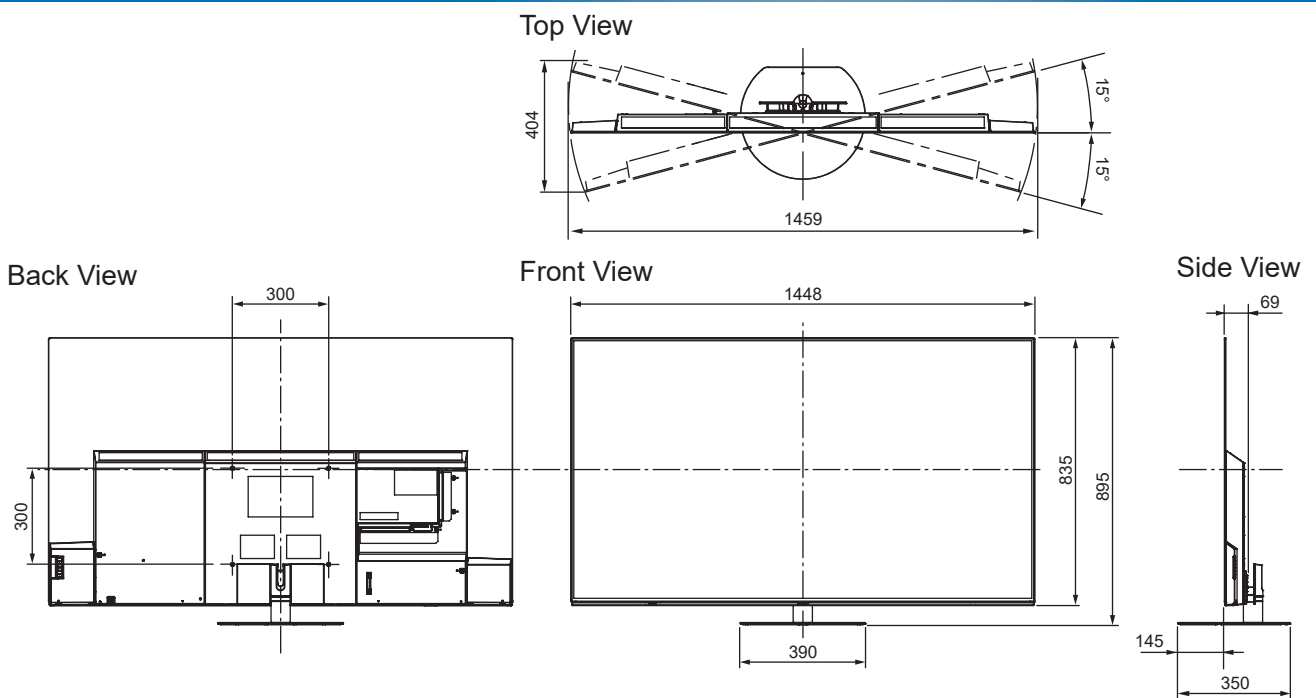

SPECIFICATIONS

Dimensions (W x H x D)	1 448 mm x 895 mm x 350 mm (With Pedestal) 1 448 mm x 835 mm x 69 mm (TV only)
Mass	23.0 kg (With Pedestal) 18.0 kg (TV only)

DIMENSIONS

JACKS

Note:

To make sure that the OLED TV fits the cabinet properly when a high degree of precision is required, we recommend that you use the OLED TV itself to make the necessary cabinet measurements. Panasonic cannot be responsible for inaccuracies in cabinet design or manufacture.

Specifications are subject to change without notice. Non-metric weights and measurements are approximate.