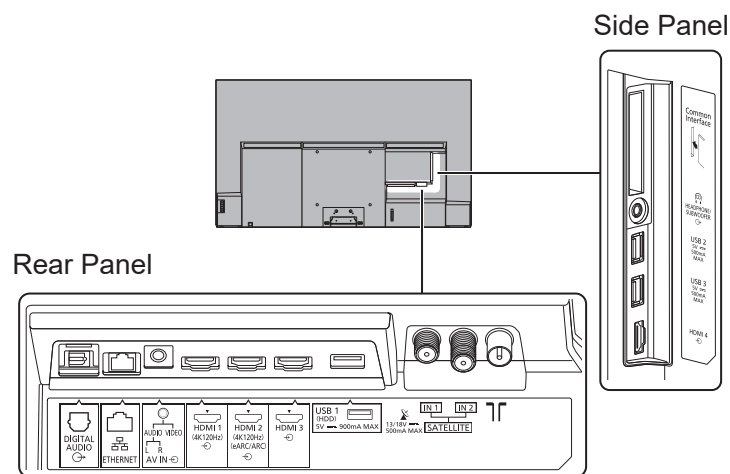

SPECIFICATIONS

Dimensions (W x H x D)	1 448 mm x 889 mm x 303 mm (With Pedestal) 1 448 mm x 835 mm x 69 mm (TV only)
Mass	21.0 kg (With Pedestal) 17.0 kg (TV only)

DIMENSIONS

JACKS

Note:  
To make sure that the OLED TV fits the cabinet properly when a high degree of precision is required, we recommend that you use the OLED TV itself to make the necessary cabinet measurements. Panasonic cannot be responsible for inaccuracies in cabinet design or manufacture.