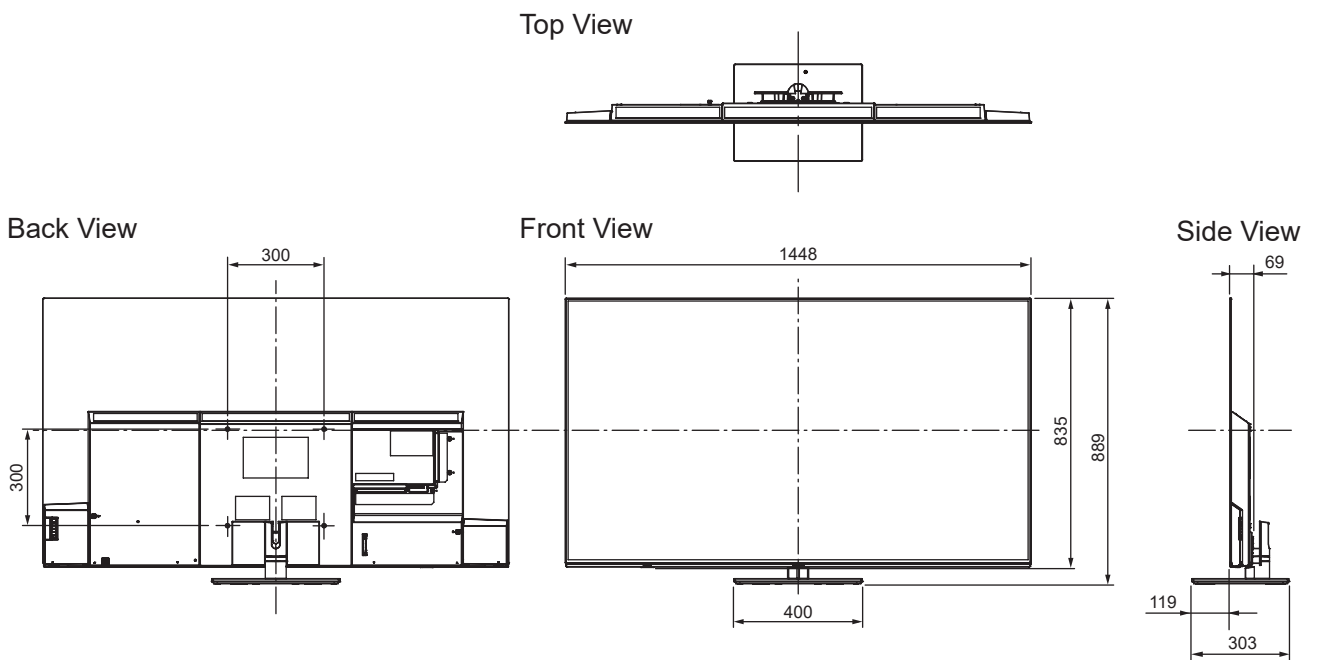

SPECIFICATIONS

Dimensions (W x H x D)	1 448 mm x 889 mm x 303 mm (With Pedestal) 1 448 mm x 835 mm x 69 mm (TV only)
Mass	21.0 kg (With Pedestal) 17.0 kg (TV only)

DIMENSIONS

JACKS

Note:  
To make sure that the OLED TV fits the cabinet properly when a high degree of precision is required, we recommend that you use the OLED TV itself to make the necessary cabinet measurements. Panasonic cannot be responsible for inaccuracies in cabinet design or manufacture.

Specifications are subject to change without notice.  
Non-metric weights and measurements are approximate.