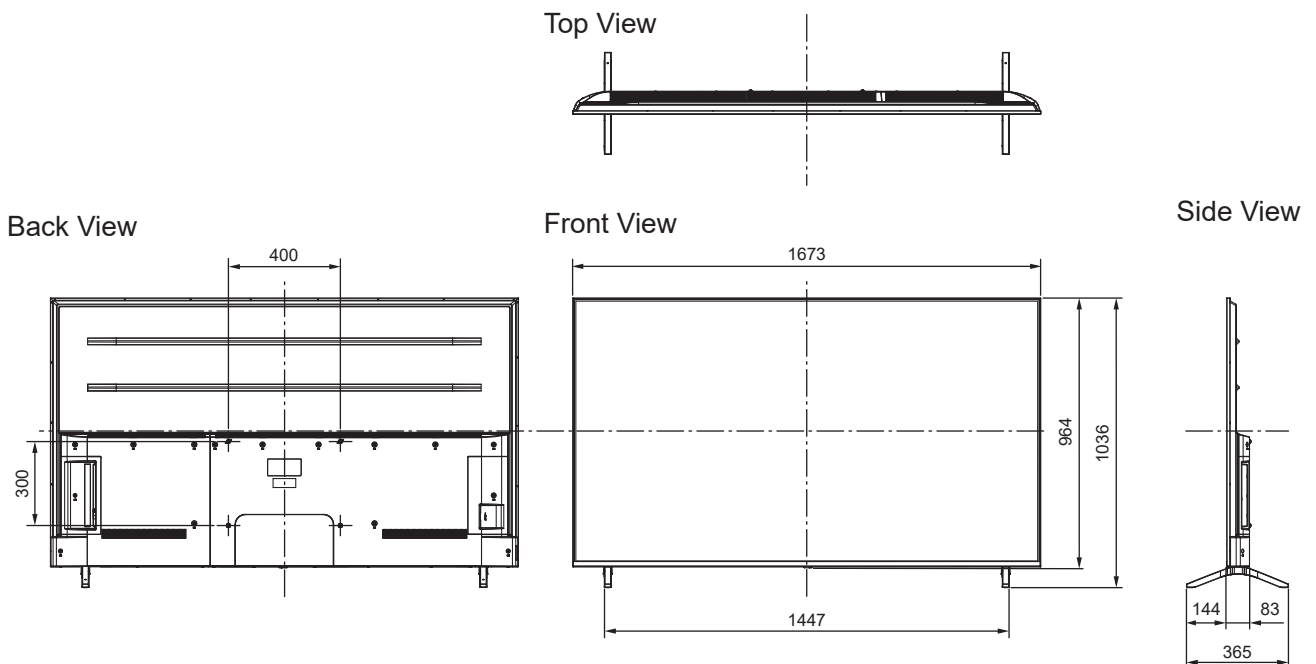

SPECIFICATIONS

Dimensions (W x H x D)	1 673 mm x 1 036 mm x 365 mm (With Pedestal) 1 673 mm x 964 mm x 83 mm (TV only)
Mass	32.0 kg (With Pedestal) 31.0 kg (TV only)

DIMENSIONS

JACKS

Note:
To make sure that the LED TV fits the cabinet properly when a high degree of precision is required, we recommend that you use the LED TV itself to make the necessary cabinet measurements. Panasonic cannot be responsible for inaccuracies in cabinet design or manufacture.

Specifications are subject to change without notice.
Non-metric weights and measurements are approximate.