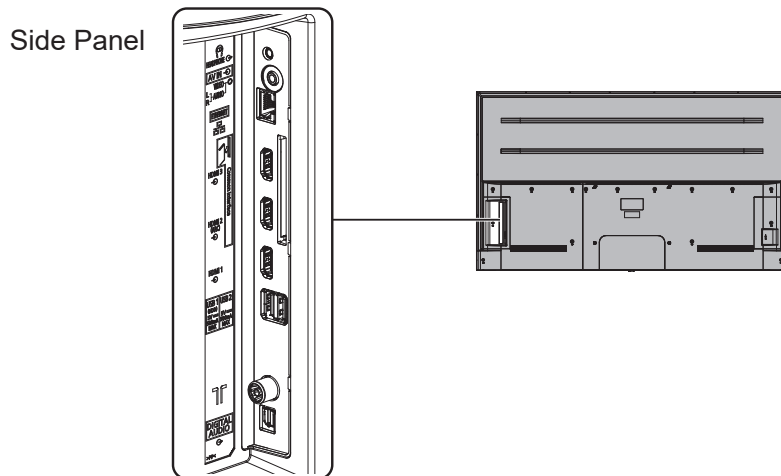

SPECIFICATIONS

Dimensions (W x H x D)	1 673 mm x 1 036 mm x 365 mm (With Pedestal) 1 673 mm x 964 mm x 83 mm (TV only)
Mass	32.0 kg (With Pedestal) 31.0 kg (TV only)

DIMENSIONS

JACKS

Note:
To make sure that the LED TV fits the cabinet properly when a high degree of precision is required, we recommend that you use the LED TV itself to make the necessary cabinet measurements. Panasonic cannot be responsible for inaccuracies in cabinet design or manufacture.