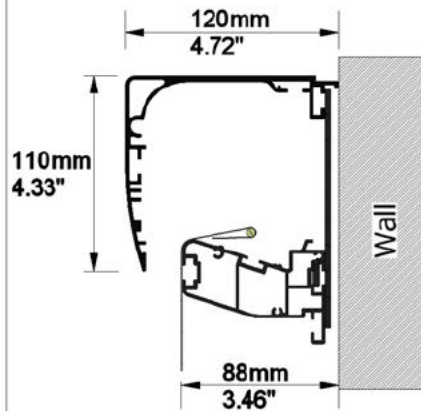

SCREEN CONFIGURATION SUMMARY

PROJECT: WP23-00556 - MovieMaskLR 4000 240 RWH

SCREEN: PFMAMMLR-00021 - 4000-MMLR-2.40-RW2

SCREEN:

PFMAMMLR-00021

Description: 4000-MMLR-2.40-RW2
Description 2: Overall size 4.220x1.887 mm
Screen Model: MovieMask LR
Native Aspect Ratio: 2.40 Blu-Ray scope (12:5)
Fabric: Reference White 2
Dimension Range: 4000mm

PROJECT: WP23-00556 - MovieMaskLR 4000 240 RWH

SCREEN: PFMAMMLR-00021 - 4000-MMLR-2.40-RW2

AVAILABLE FORMATS:

With Lateral Masking to 1.78:1 Aspect Ratio

With Lateral Masking to 1.85:1 Aspect Ratio

With Lateral Masking to 1.89:1 Aspect Ratio

With Lateral Masking to 2.35:1 Aspect Ratio

Cross Section A-A

Cross Section B-B

Side View

Front View

FRAME and NATIVE IMAGE TOLERANCE:

UP TO	MM	INCHES
2500mm/98"	+/- 3mm	+/- 0.12"
4000mm/157"	+/- 5mm	+/- 0.20"
8000mm/315"	+/- 10mm	+/- 0.39"

HOUSING TOLERANCE:		
UP TO	MM	INCHES
2500mm/98"	+/- 9mm	+/- 0.35"
4000mm/157"	+/- 15mm	+/- 0.59"
8000mm/315"	+/- 30mm	+/- 1.18"

Autogenerated Drawing - Not in Scale

SCREEN CONFIGURATION SUMMARY

PROJECT: WP23-00556 - MovieMaskLR 4000 240 RWH