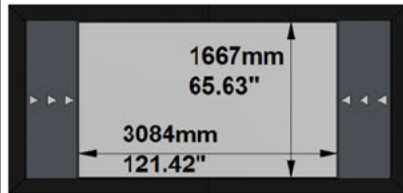

PROJECT: WP23-00556 - MovieMaskLR 4000 240 RWH

SCREEN: PFMAMMLR-00021 - 4000-MMLR-2.40-RW2

AVAILABLE FORMATS:

With Lateral Masking to 1.78:1 Aspect Ratio

With Lateral Masking to 1.85:1 Aspect Ratio

With Lateral Masking to 1.89:1 Aspect Ratio

With Lateral Masking to 2.35:1 Aspect Ratio

Cross Section A-A

Cross Section B-B

Side View

Front View

FRAME and NATIVE IMAGE TOLERANCE:

UP TO	MM	INCHES
2500mm/98"	+/- 3mm	+/- 0.12"
4000mm/157"	+/- 5mm	+/- 0.20"
8000mm/315"	+/- 10mm	+/- 0.39"