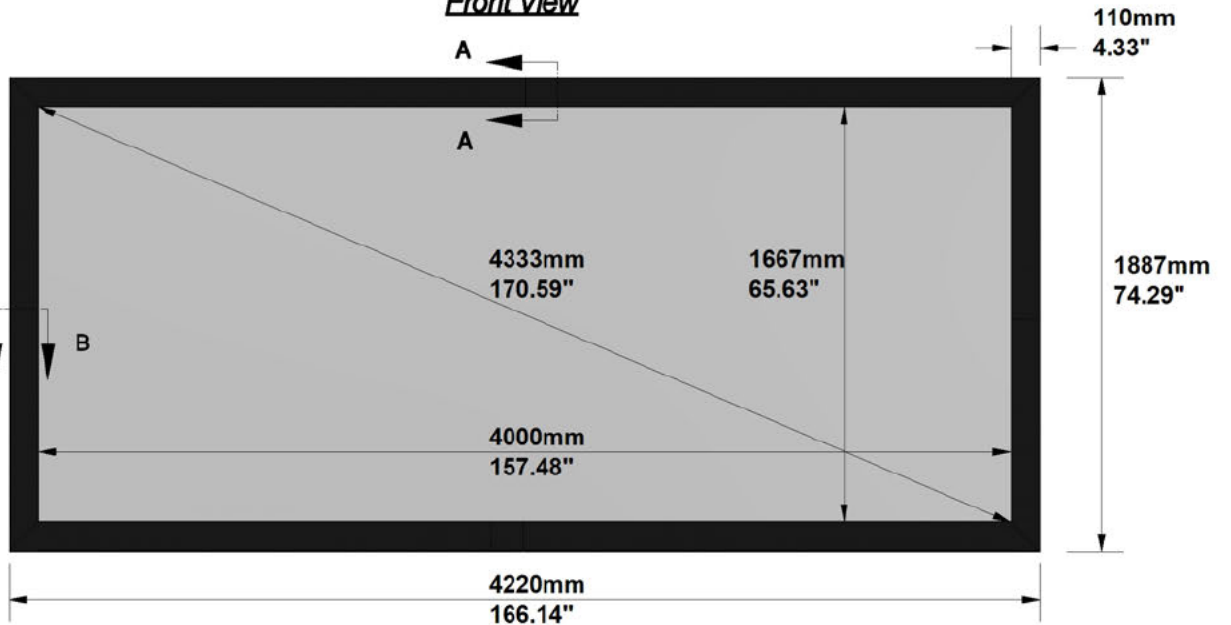

SCREEN CONFIGURATION SUMMARY

PROJECT: WP23-00556 - MovieMaskLR 4000 240 RWH

SCREEN: PFMAMMLR-00021 - 4000-MMLR-2.40-RW2

SCREEN:

PFMAMMLR-00021

Description: 4000-MMLR-2.40-RW2
Description 2: Overall size 4.220x1.887 mm
Screen Model: MovieMask LR
Native Aspect Ratio: 2.40 Blu-Ray scope (12:5)
Fabric: Reference White 2
Dimension Range: 4000mm

PROJECT: WP23-00556 - MovieMaskLR 4000 240 RWH

SCREEN: PFMAMMLR-00021 - 4000-MMLR-2.40-RW2

AVAILABLE FORMATS:

With Lateral Masking to 1.78:1 Aspect Ratio

With Lateral Masking to 1.85:1 Aspect Ratio

With Lateral Masking to 1.89:1 Aspect Ratio

With Lateral Masking to 2.35:1 Aspect Ratio

Cross Section A-A

Cross Section B-B

Side View

Front View

FRAME and NATIVE IMAGE TOLERANCE:

UP TO	MM	INCHES
2500mm/98"	+/- 3mm	+/- 0.12"
4000mm/157"	+/- 5mm	+/- 0.20"
8000mm/315"	+/- 10mm	+/- 0.39"

HOUSING TOLERANCE:		
UP TO	MM	INCHES
2500mm/98"	+/- 9mm	+/- 0.35"
4000mm/157"	+/- 15mm	+/- 0.59"
8000mm/315"	+/- 30mm	+/- 1.18"

Autogenerated Drawing - Not in Scale

SCREEN CONFIGURATION SUMMARY

PROJECT: WP23-00556 - MovieMaskLR 4000 240 RWH