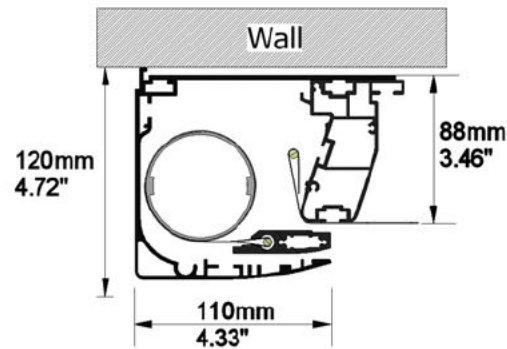

SCREEN CONFIGURATION SUMMARY

PROJECT: WP23-00556 - MovieMaskLR 4000 240 RWH

SCREEN: PFMAMMLR-00021 - 4000-MMLR-2.40-RW2

SCREEN:

PFMAMMLR-00021

Description: 4000-MMLR-2.40-RW2
Description 2: Overall size 4.220x1.887 mm
Screen Model: MovieMask LR
Native Aspect Ratio: 2.40 Blu-Ray scope (12:5)
Fabric: Reference White 2
Dimension Range: 4000mm

PROJECT: WP23-00556 - MovieMaskLR 4000 240 RWH

SCREEN: PFMAMMLR-00021 - 4000-MMLR-2.40-RW2

AVAILABLE FORMATS:

With Lateral Masking to 1.78:1 Aspect Ratio

With Lateral Masking to 1.85:1 Aspect Ratio

With Lateral Masking to 1.89:1 Aspect Ratio

With Lateral Masking to 2.35:1 Aspect Ratio

Cross Section A-A

Cross Section B-B

Side View

Front View

FRAME and NATIVE IMAGE TOLERANCE:

UP TO	MM	INCHES
2500mm/98"	+/- 3mm	+/- 0.12"
4000mm/157"	+/- 5mm	+/- 0.20"
8000mm/315"	+/- 10mm	+/- 0.39"

HOUSING TOLERANCE:		
UP TO	MM	INCHES
2500mm/98"	+/- 9mm	+/- 0.35"
4000mm/157"	+/- 15mm	+/- 0.59"
8000mm/315"	+/- 30mm	+/- 1.18"

Autogenerated Drawing - Not in Scale

SCREEN CONFIGURATION SUMMARY

PROJECT: WP23-00556 - MovieMaskLR 4000 240 RWH