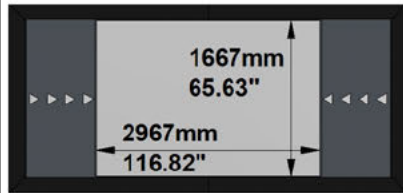

PROJECT: WP23-00556 - MovieMaskLR 4000 240 RWH

SCREEN: PFMAMMLR-00021 - 4000-MMLR-2.40-RW2

AVAILABLE FORMATS:

With Lateral Masking to 1.78:1 Aspect Ratio

With Lateral Masking to 1.85:1 Aspect Ratio

With Lateral Masking to 1.89:1 Aspect Ratio

With Lateral Masking to 2.35:1 Aspect Ratio

Cross Section A-A

Cross Section B-B

Side View

Front View

FRAME and NATIVE IMAGE TOLERANCE:

UP TO	MM	INCHES
2500mm/98"	+/- 3mm	+/- 0.12"
4000mm/157"	+/- 5mm	+/- 0.20"
8000mm/315"	+/- 10mm	+/- 0.39"