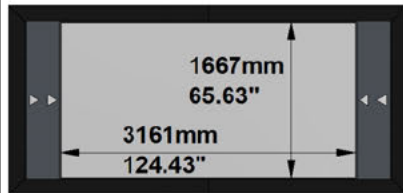

PROJECT: WP23-00556 - MovieMaskLR 4000 240 RWH

SCREEN: PFMAMMLR-00021 - 4000-MMLR-2.40-RW2

AVAILABLE FORMATS:

With Lateral Masking to 1.78:1 Aspect Ratio

With Lateral Masking to 1.85:1 Aspect Ratio

With Lateral Masking to 1.89:1 Aspect Ratio

With Lateral Masking to 2.35:1 Aspect Ratio

Cross Section A-A

Cross Section B-B

Side View

Front View

FRAME and NATIVE IMAGE TOLERANCE:

UP TO	MM	INCHES
2500mm/98"	+/- 3mm	+/- 0.12"
4000mm/157"	+/- 5mm	+/- 0.20"
8000mm/315"	+/- 10mm	+/- 0.39"