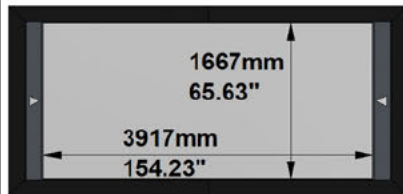

PROJECT: WP23-00556 - MovieMaskLR 4000 240 RWH

SCREEN: PFMAMMLR-00021 - 4000-MMLR-2.40-RW2

AVAILABLE FORMATS:

With Lateral Masking to 1.78:1 Aspect Ratio

With Lateral Masking to 1.85:1 Aspect Ratio

With Lateral Masking to 1.89:1 Aspect Ratio

With Lateral Masking to 2.35:1 Aspect Ratio

Cross Section A-A

Cross Section B-B

Side View

Front View

FRAME and NATIVE IMAGE TOLERANCE:

UP TO	MM	INCHES
2500mm/98"	+/- 3mm	+/- 0.12"
4000mm/157"	+/- 5mm	+/- 0.20"
8000mm/315"	+/- 10mm	+/- 0.39"

HOUSING TOLERANCE:		
UP TO	MM	INCHES
2500mm/98"	+/- 9mm	+/- 0.35"
4000mm/157"	+/- 15mm	+/- 0.59"
8000mm/315"	+/- 30mm	+/- 1.18"

Autogenerated Drawing - Not in Scale

SCREEN CONFIGURATION SUMMARY

PROJECT: WP23-00556 - MovieMaskLR 4000 240 RWH